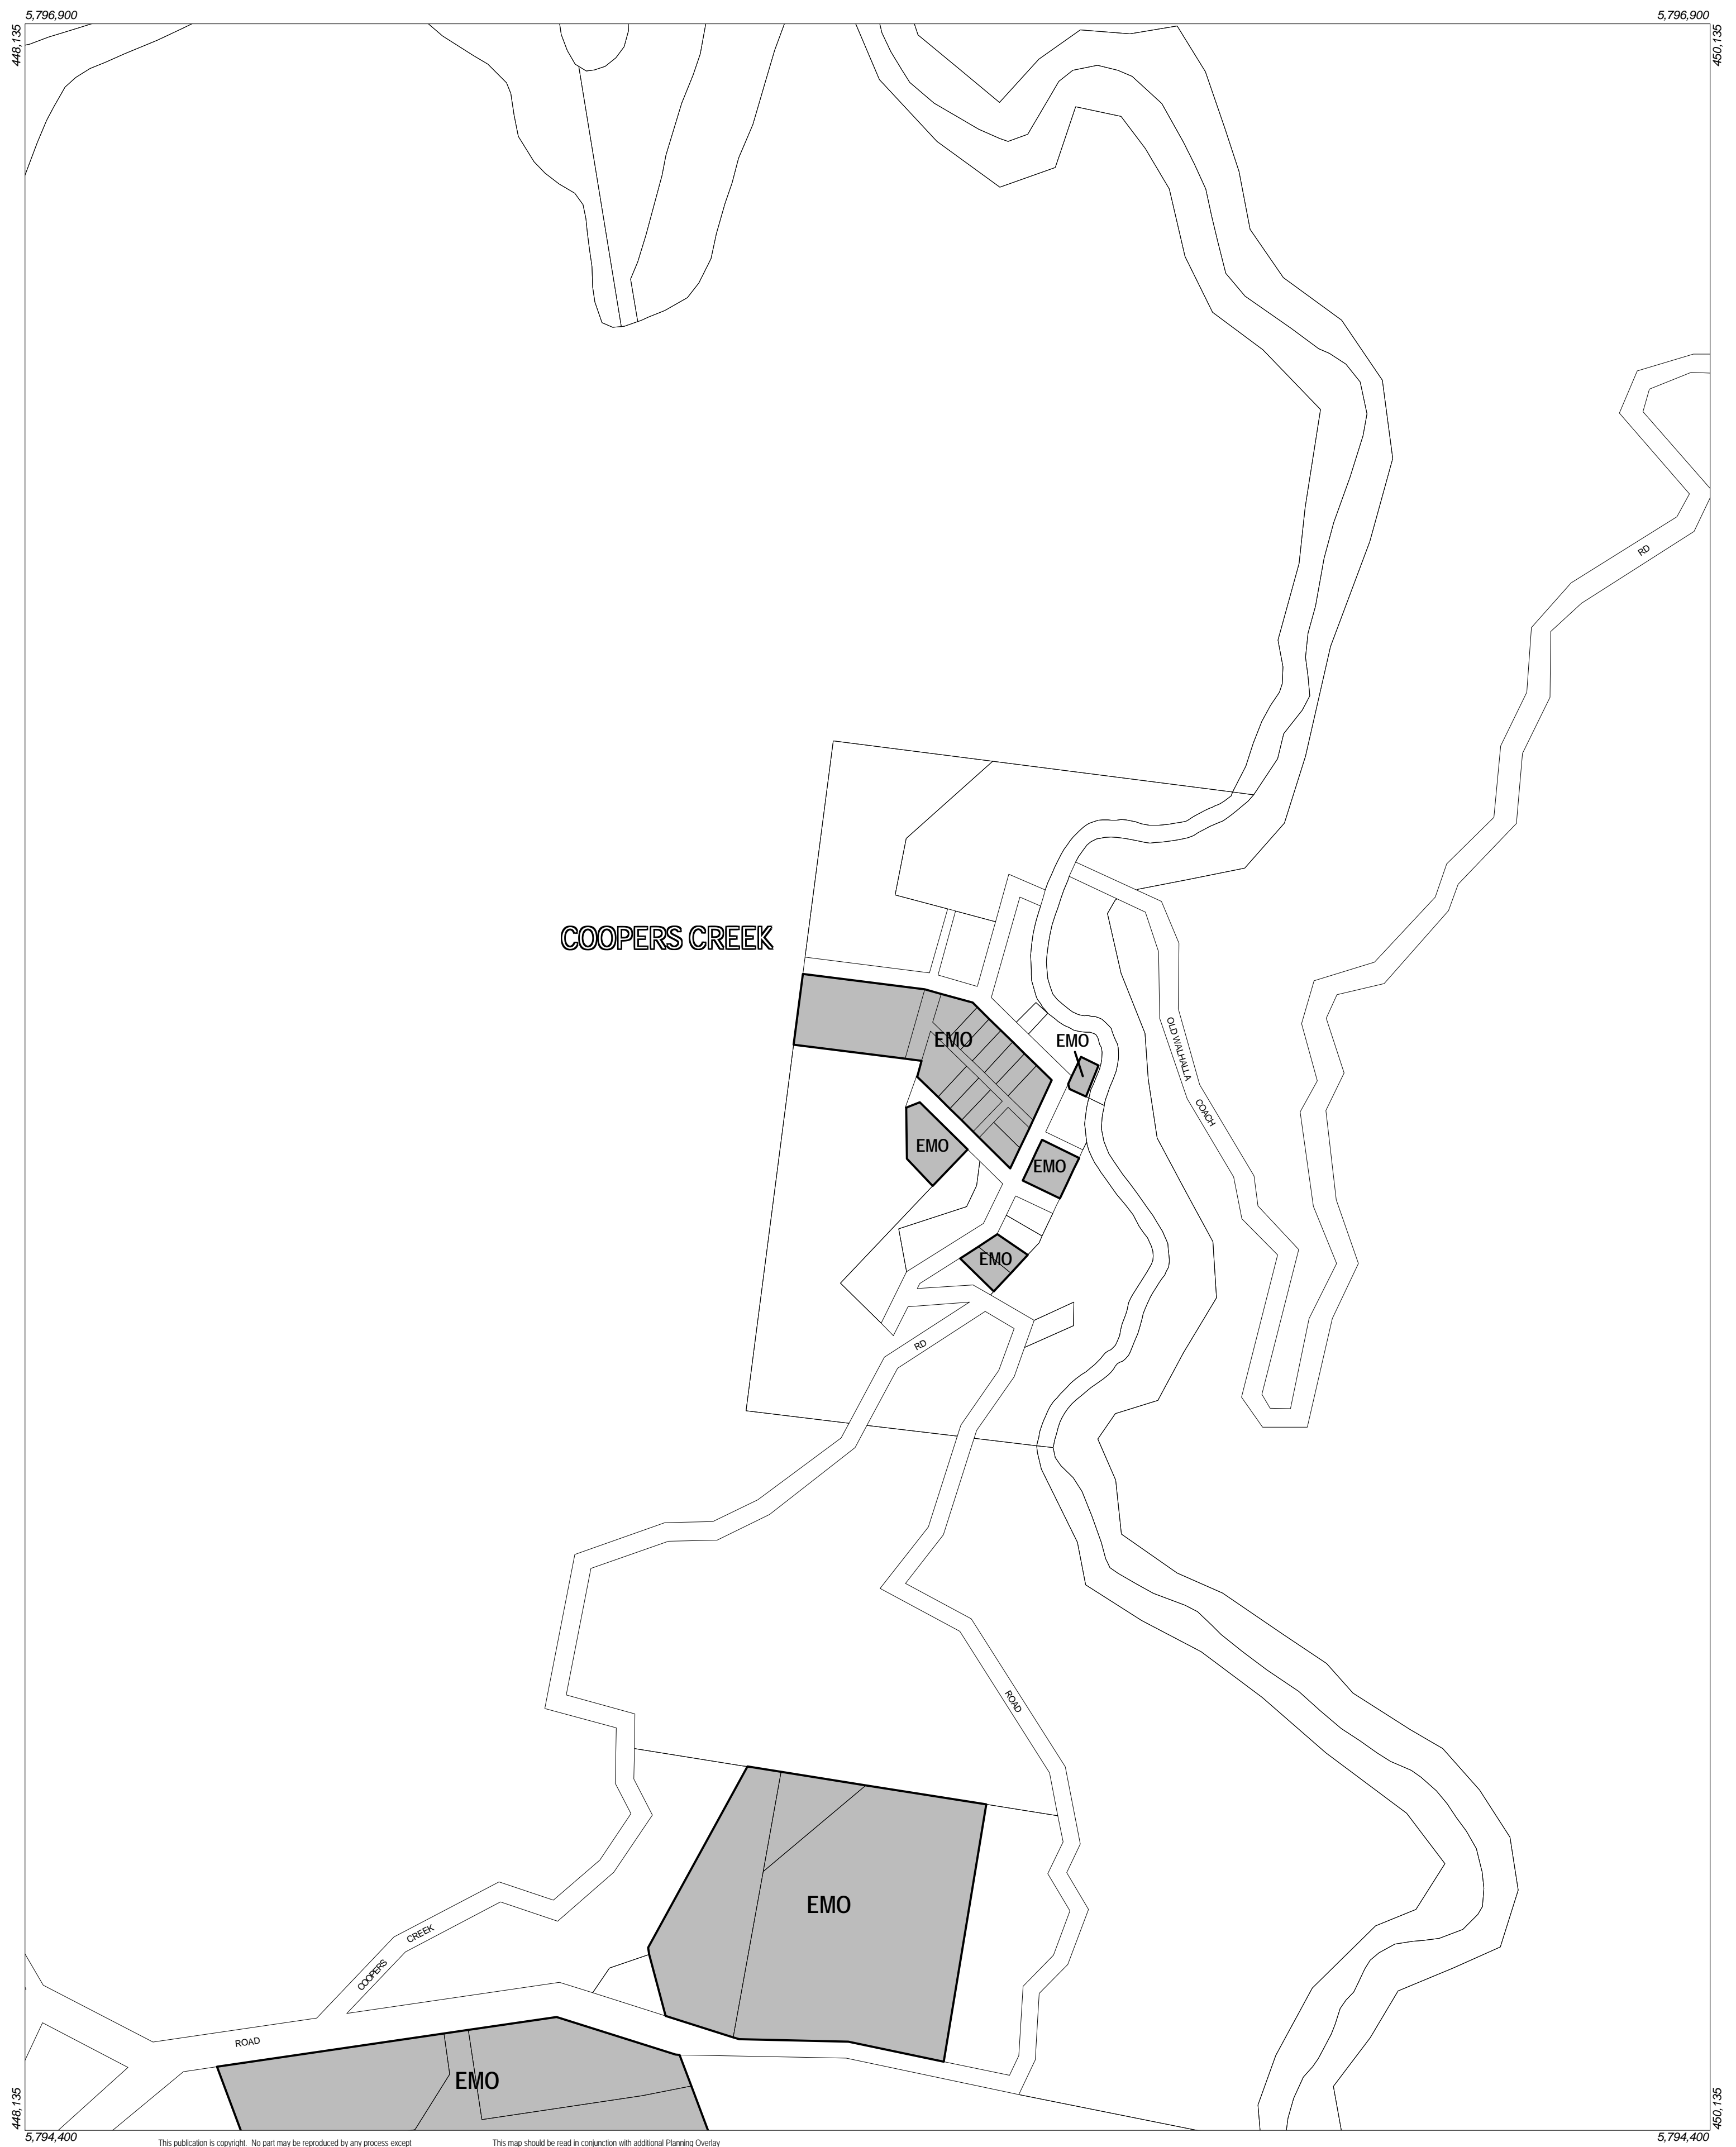

BAW BAW PLANNING SCHEME - LOCAL PROVISION

Overlays
EMO Erosion Management Overlay

AUSTRALIAN MAP GRID ZONE 55

Amendment C17
Printed: 4/2/2003