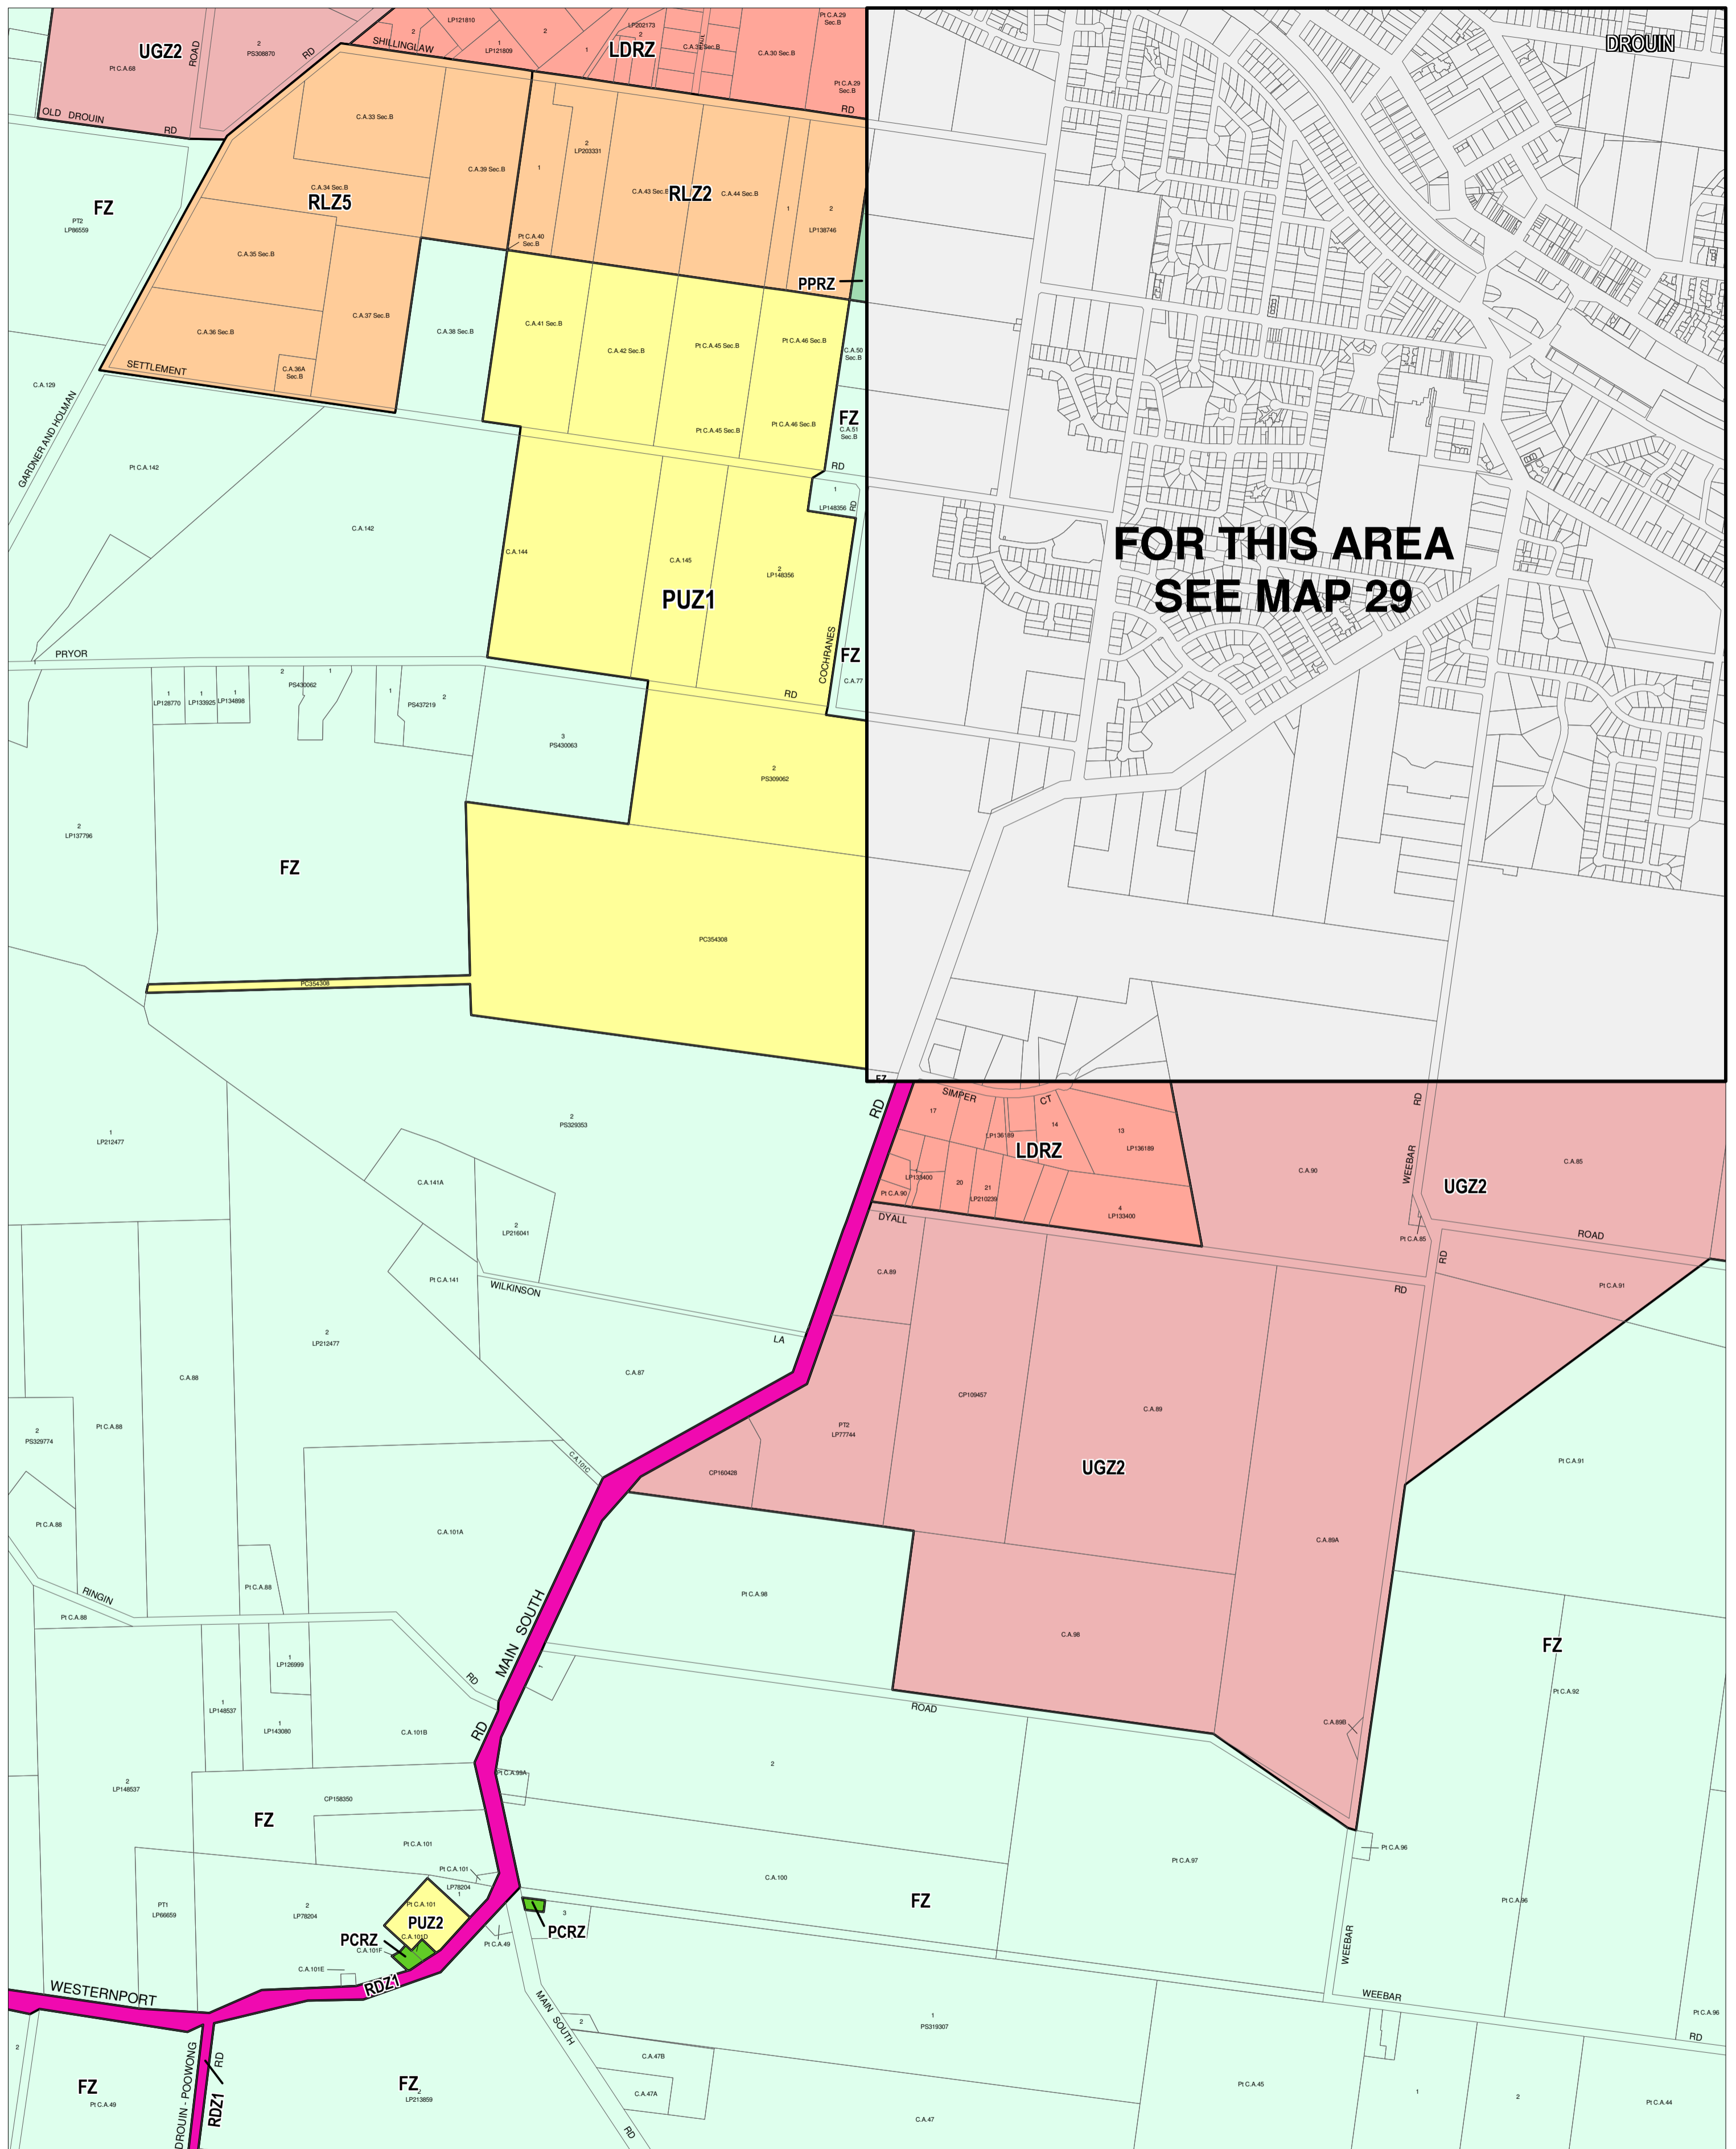

BAW BAW PLANNING SCHEME - LOCAL PROVISION

Public Land	Special Purpose
Public Conservation And Resource Zone	RLZ2 Rural Living Zone - Schedule 2
Public Park And Recreation Zone	RLZ5 Rural Living Zone - Schedule 5
Public Use Zone - Education	UGZ2 Urban Growth Zone - Schedule 2
Public Use Zone - Service And Utility	
Road Zone - Category 1	
Residential	
Low Density Residential Zone	
Rural	
Farming Zone