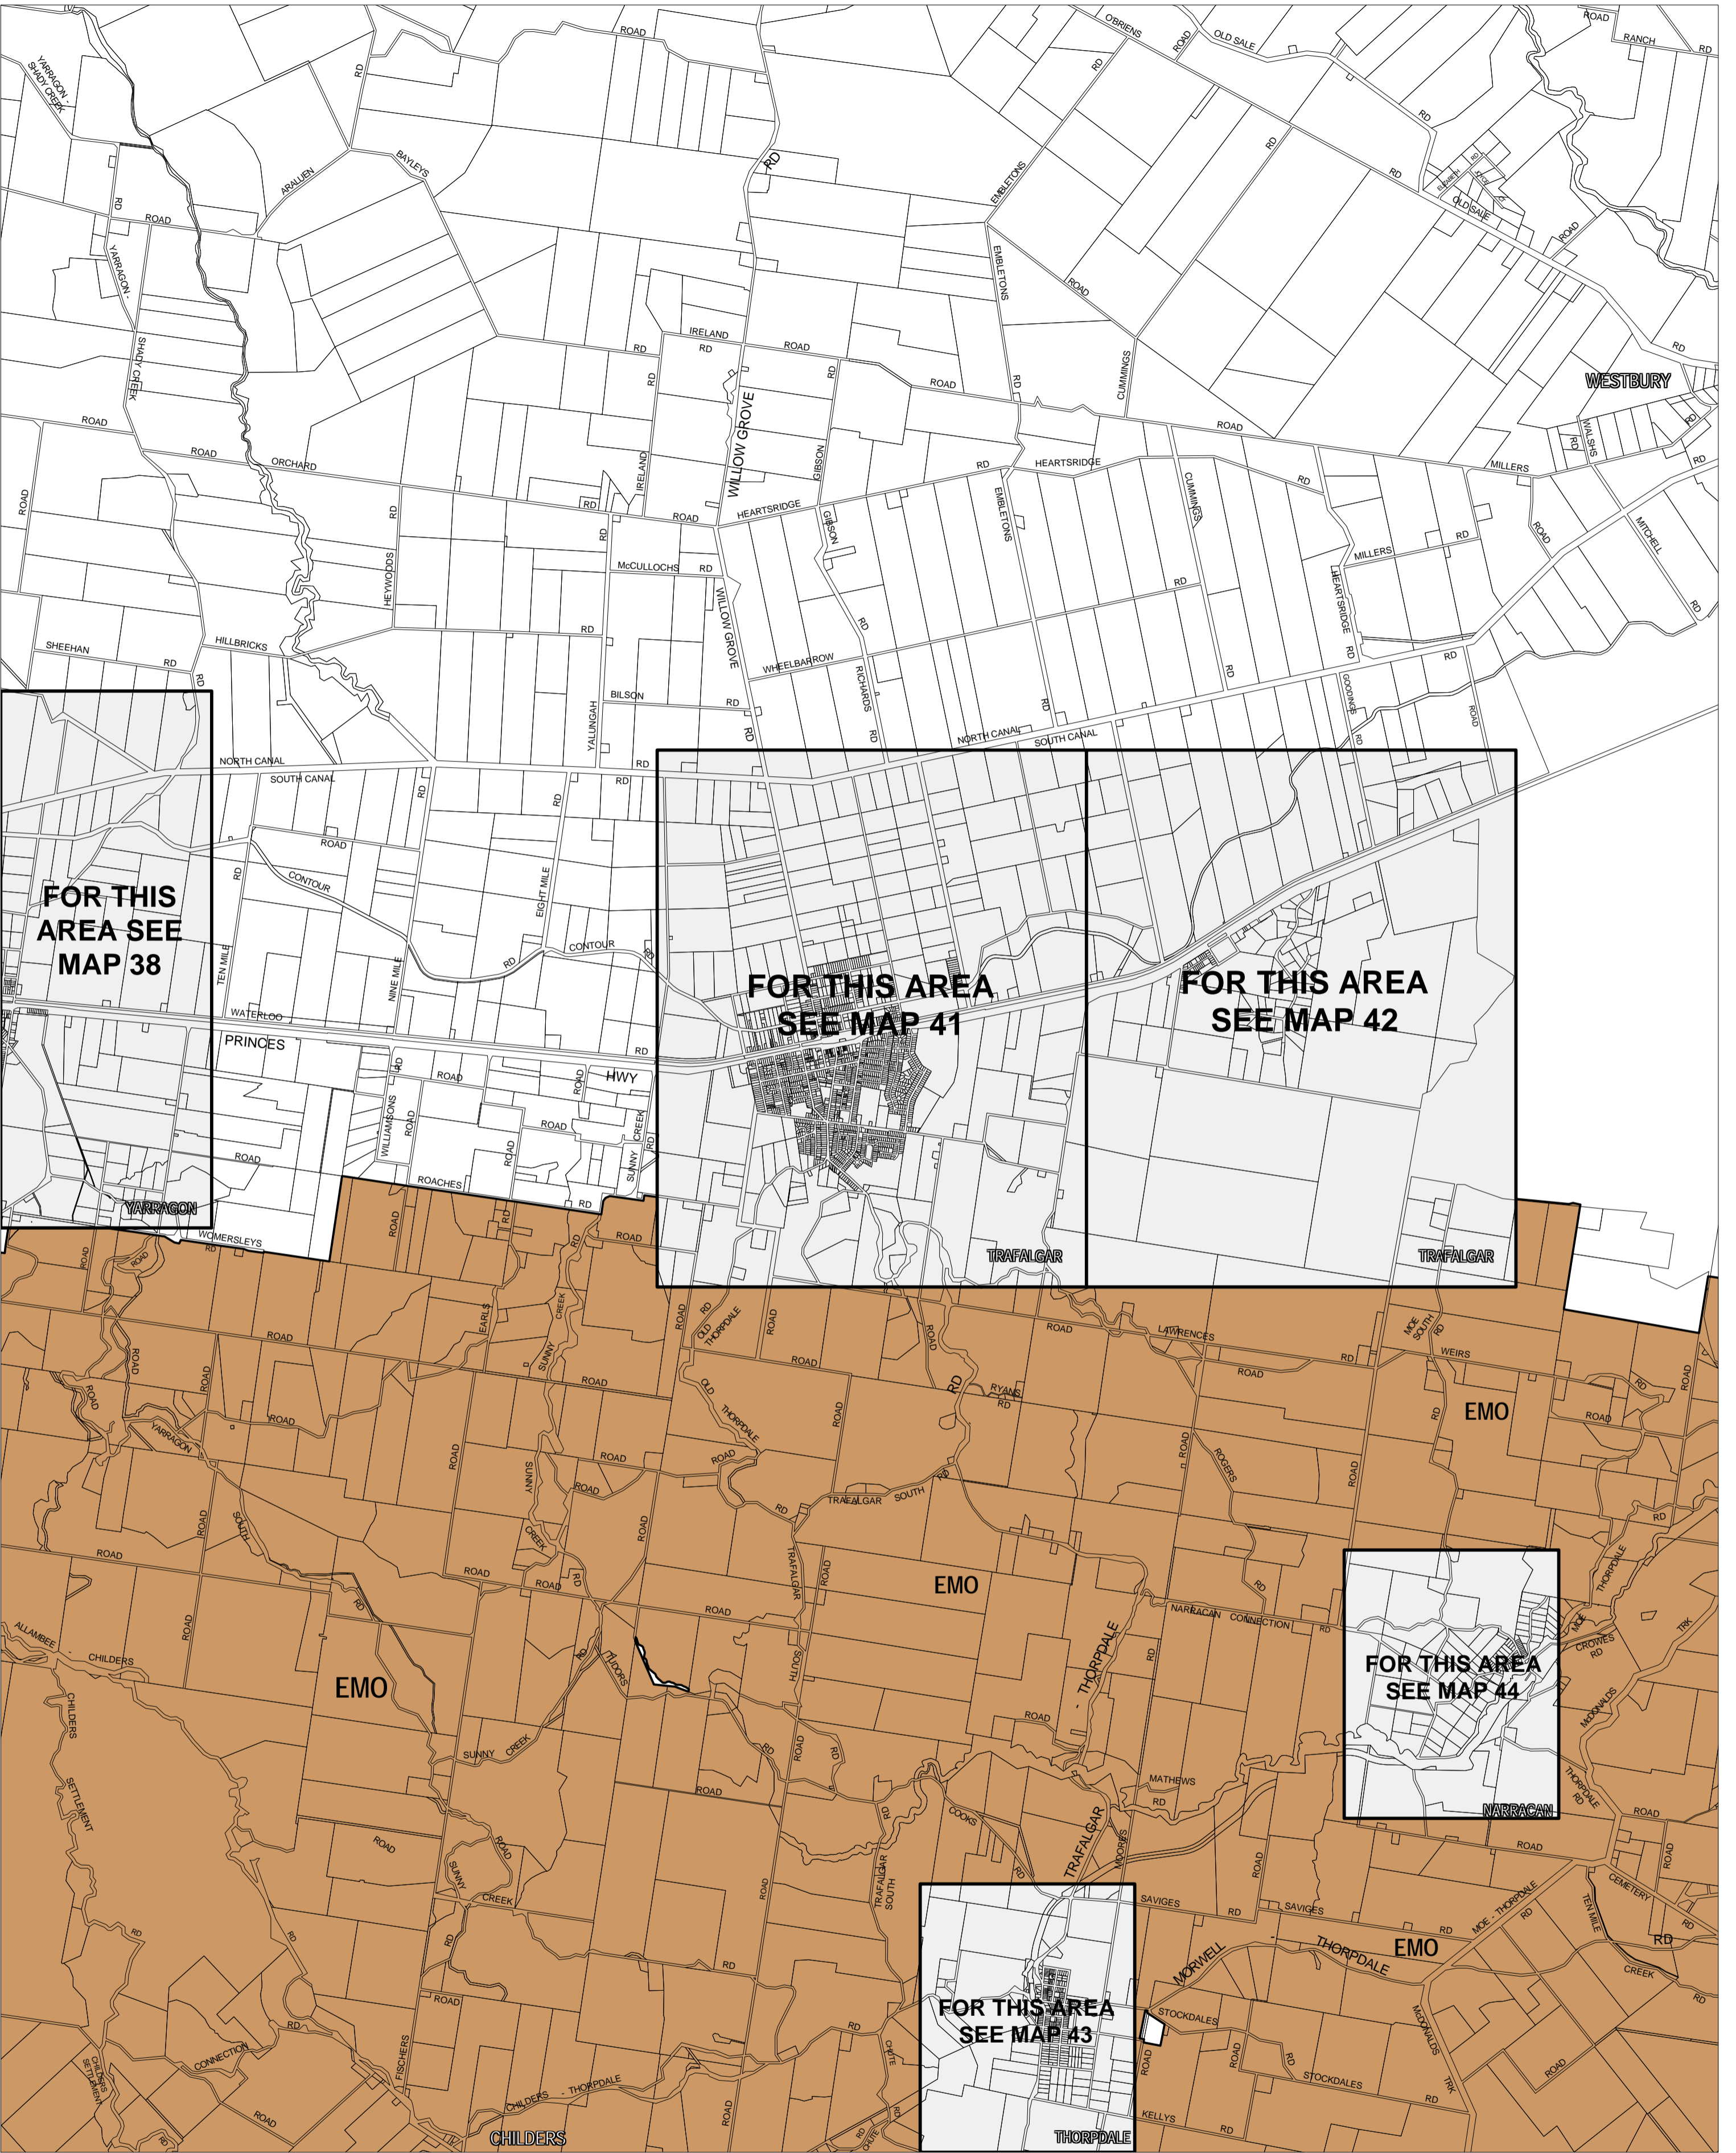

BAW BAW PLANNING SCHEME - LOCAL PROVISION

Overlays
EMO Erosion Management Overlay

Printed: 18/7/2007

AMENDMENT C17