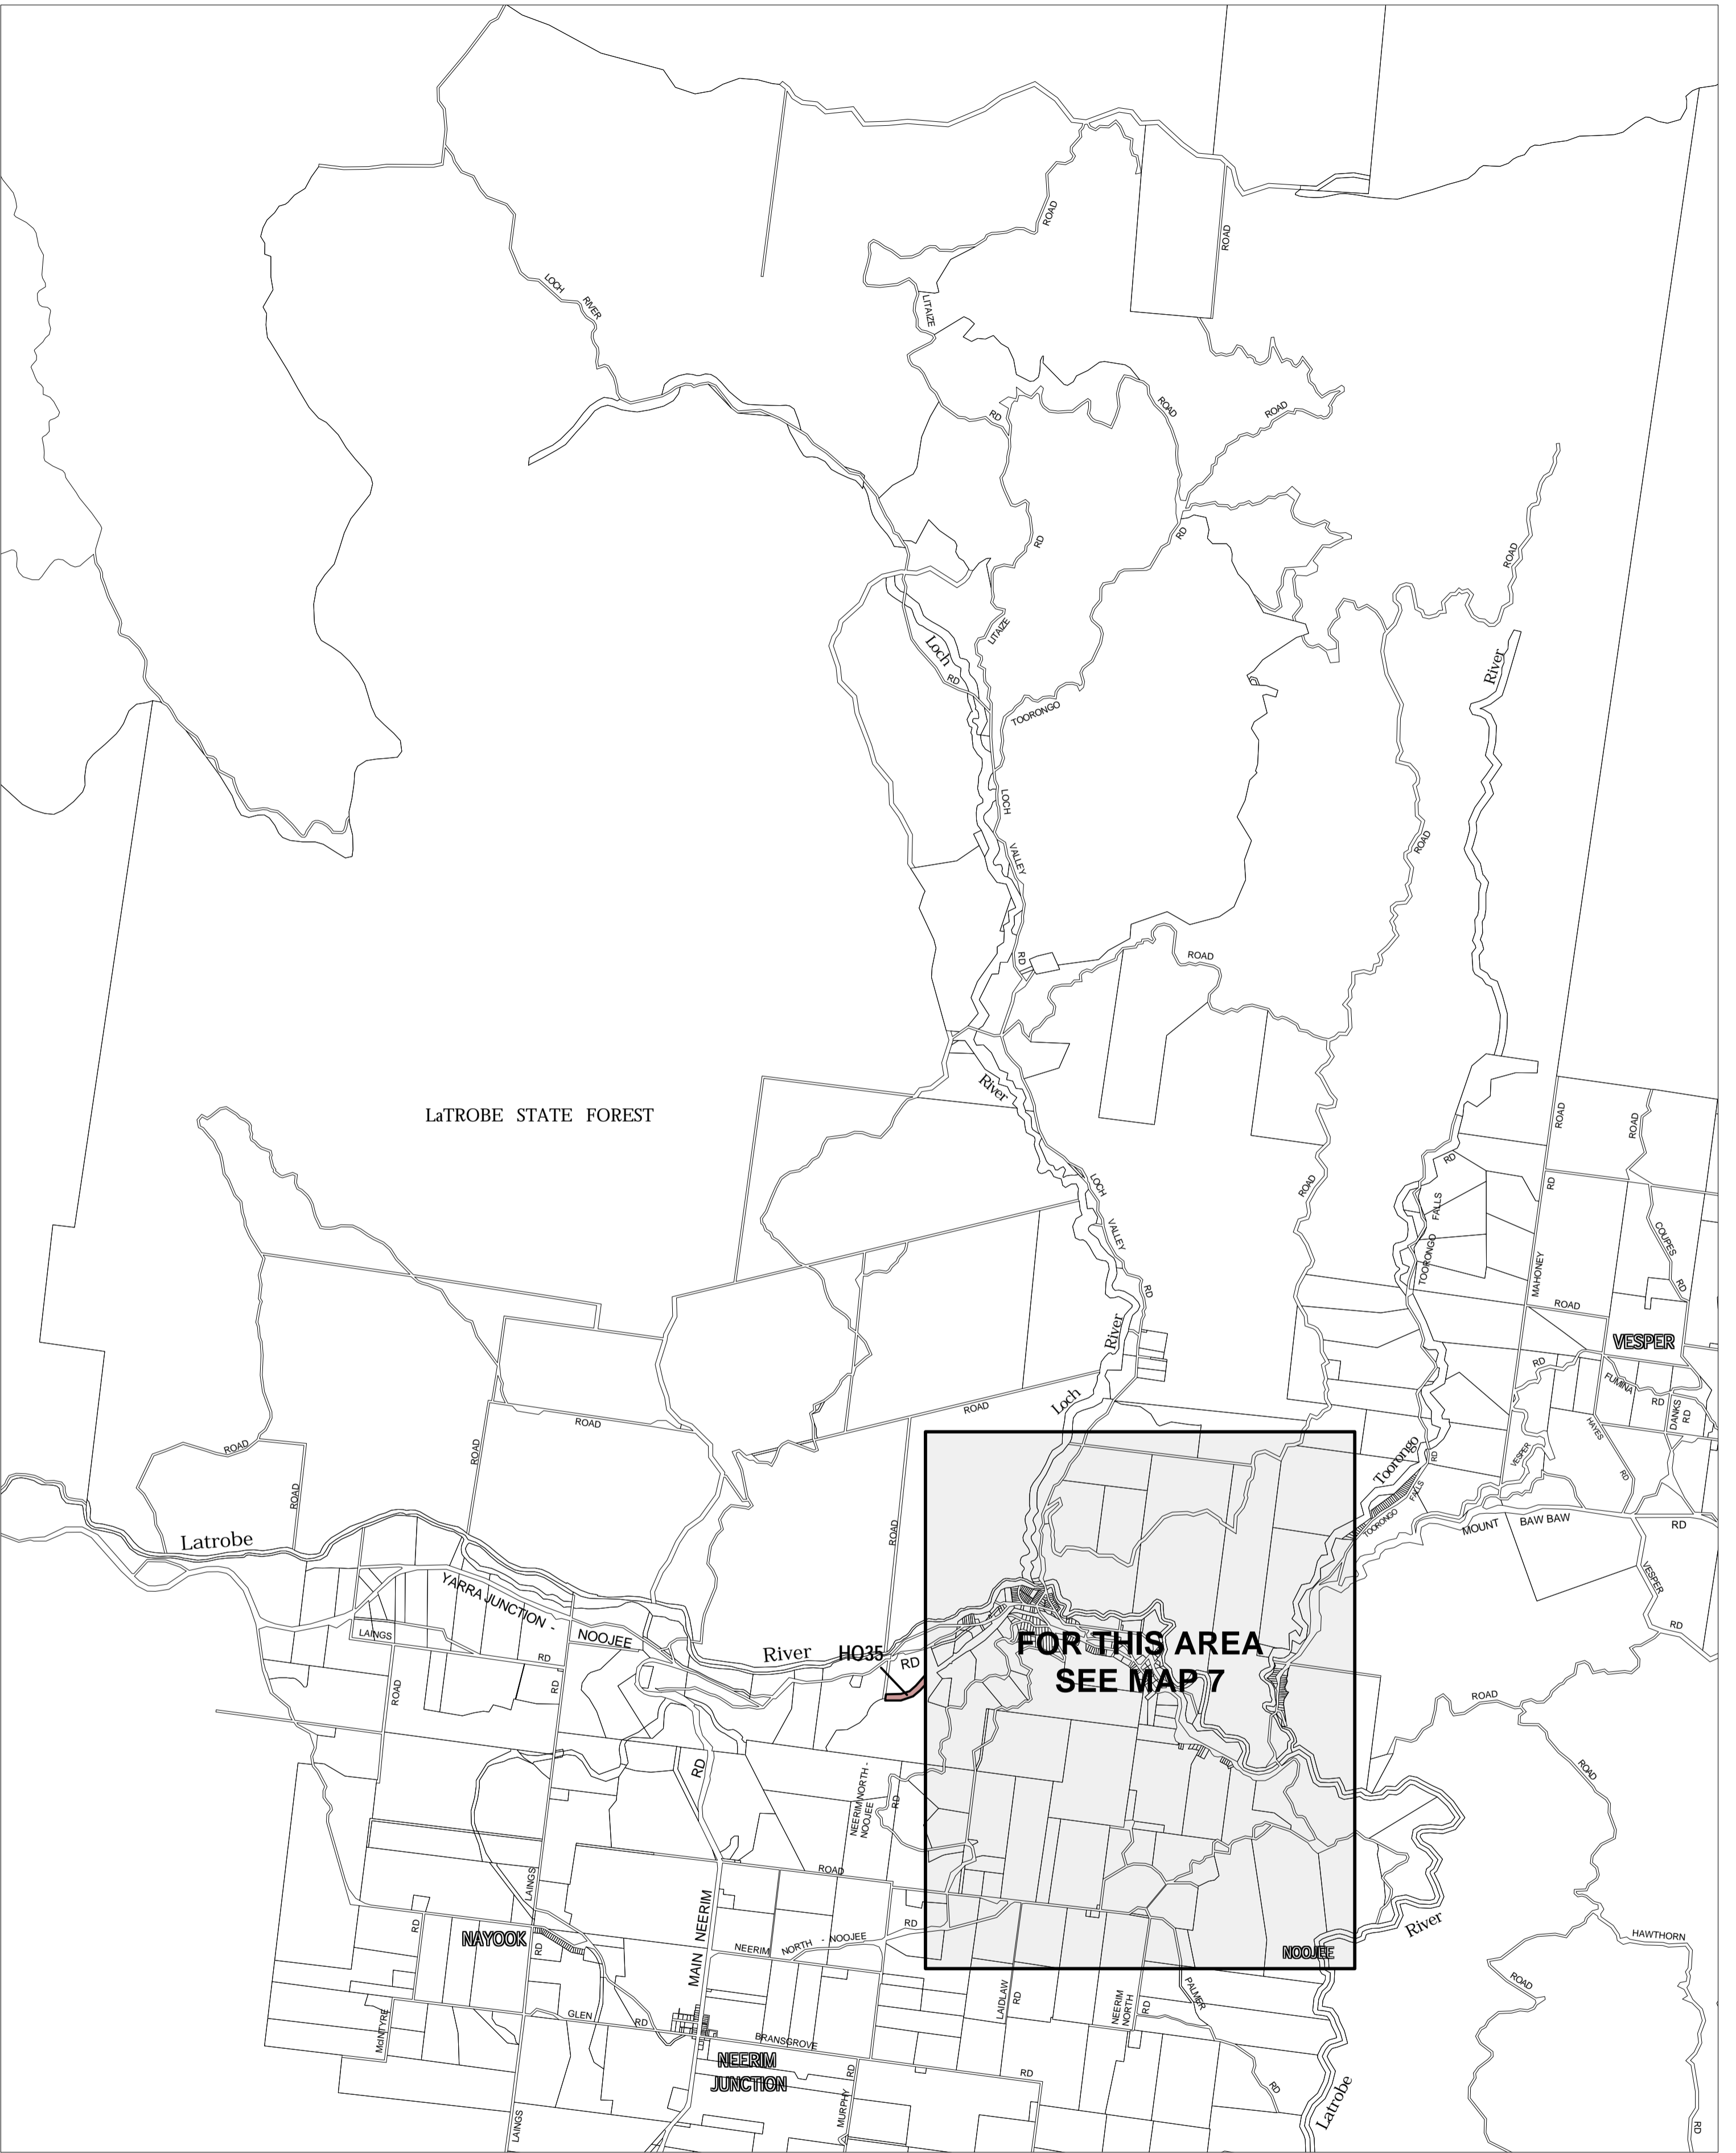

BAW BAW PLANNING SCHEME - LOCAL PROVISION

Overlays

HO Heritage Overlay

Printed: 19/7/2007

AMENDMENT C36

HERITAGE OVERLAY

MAP No 6HO