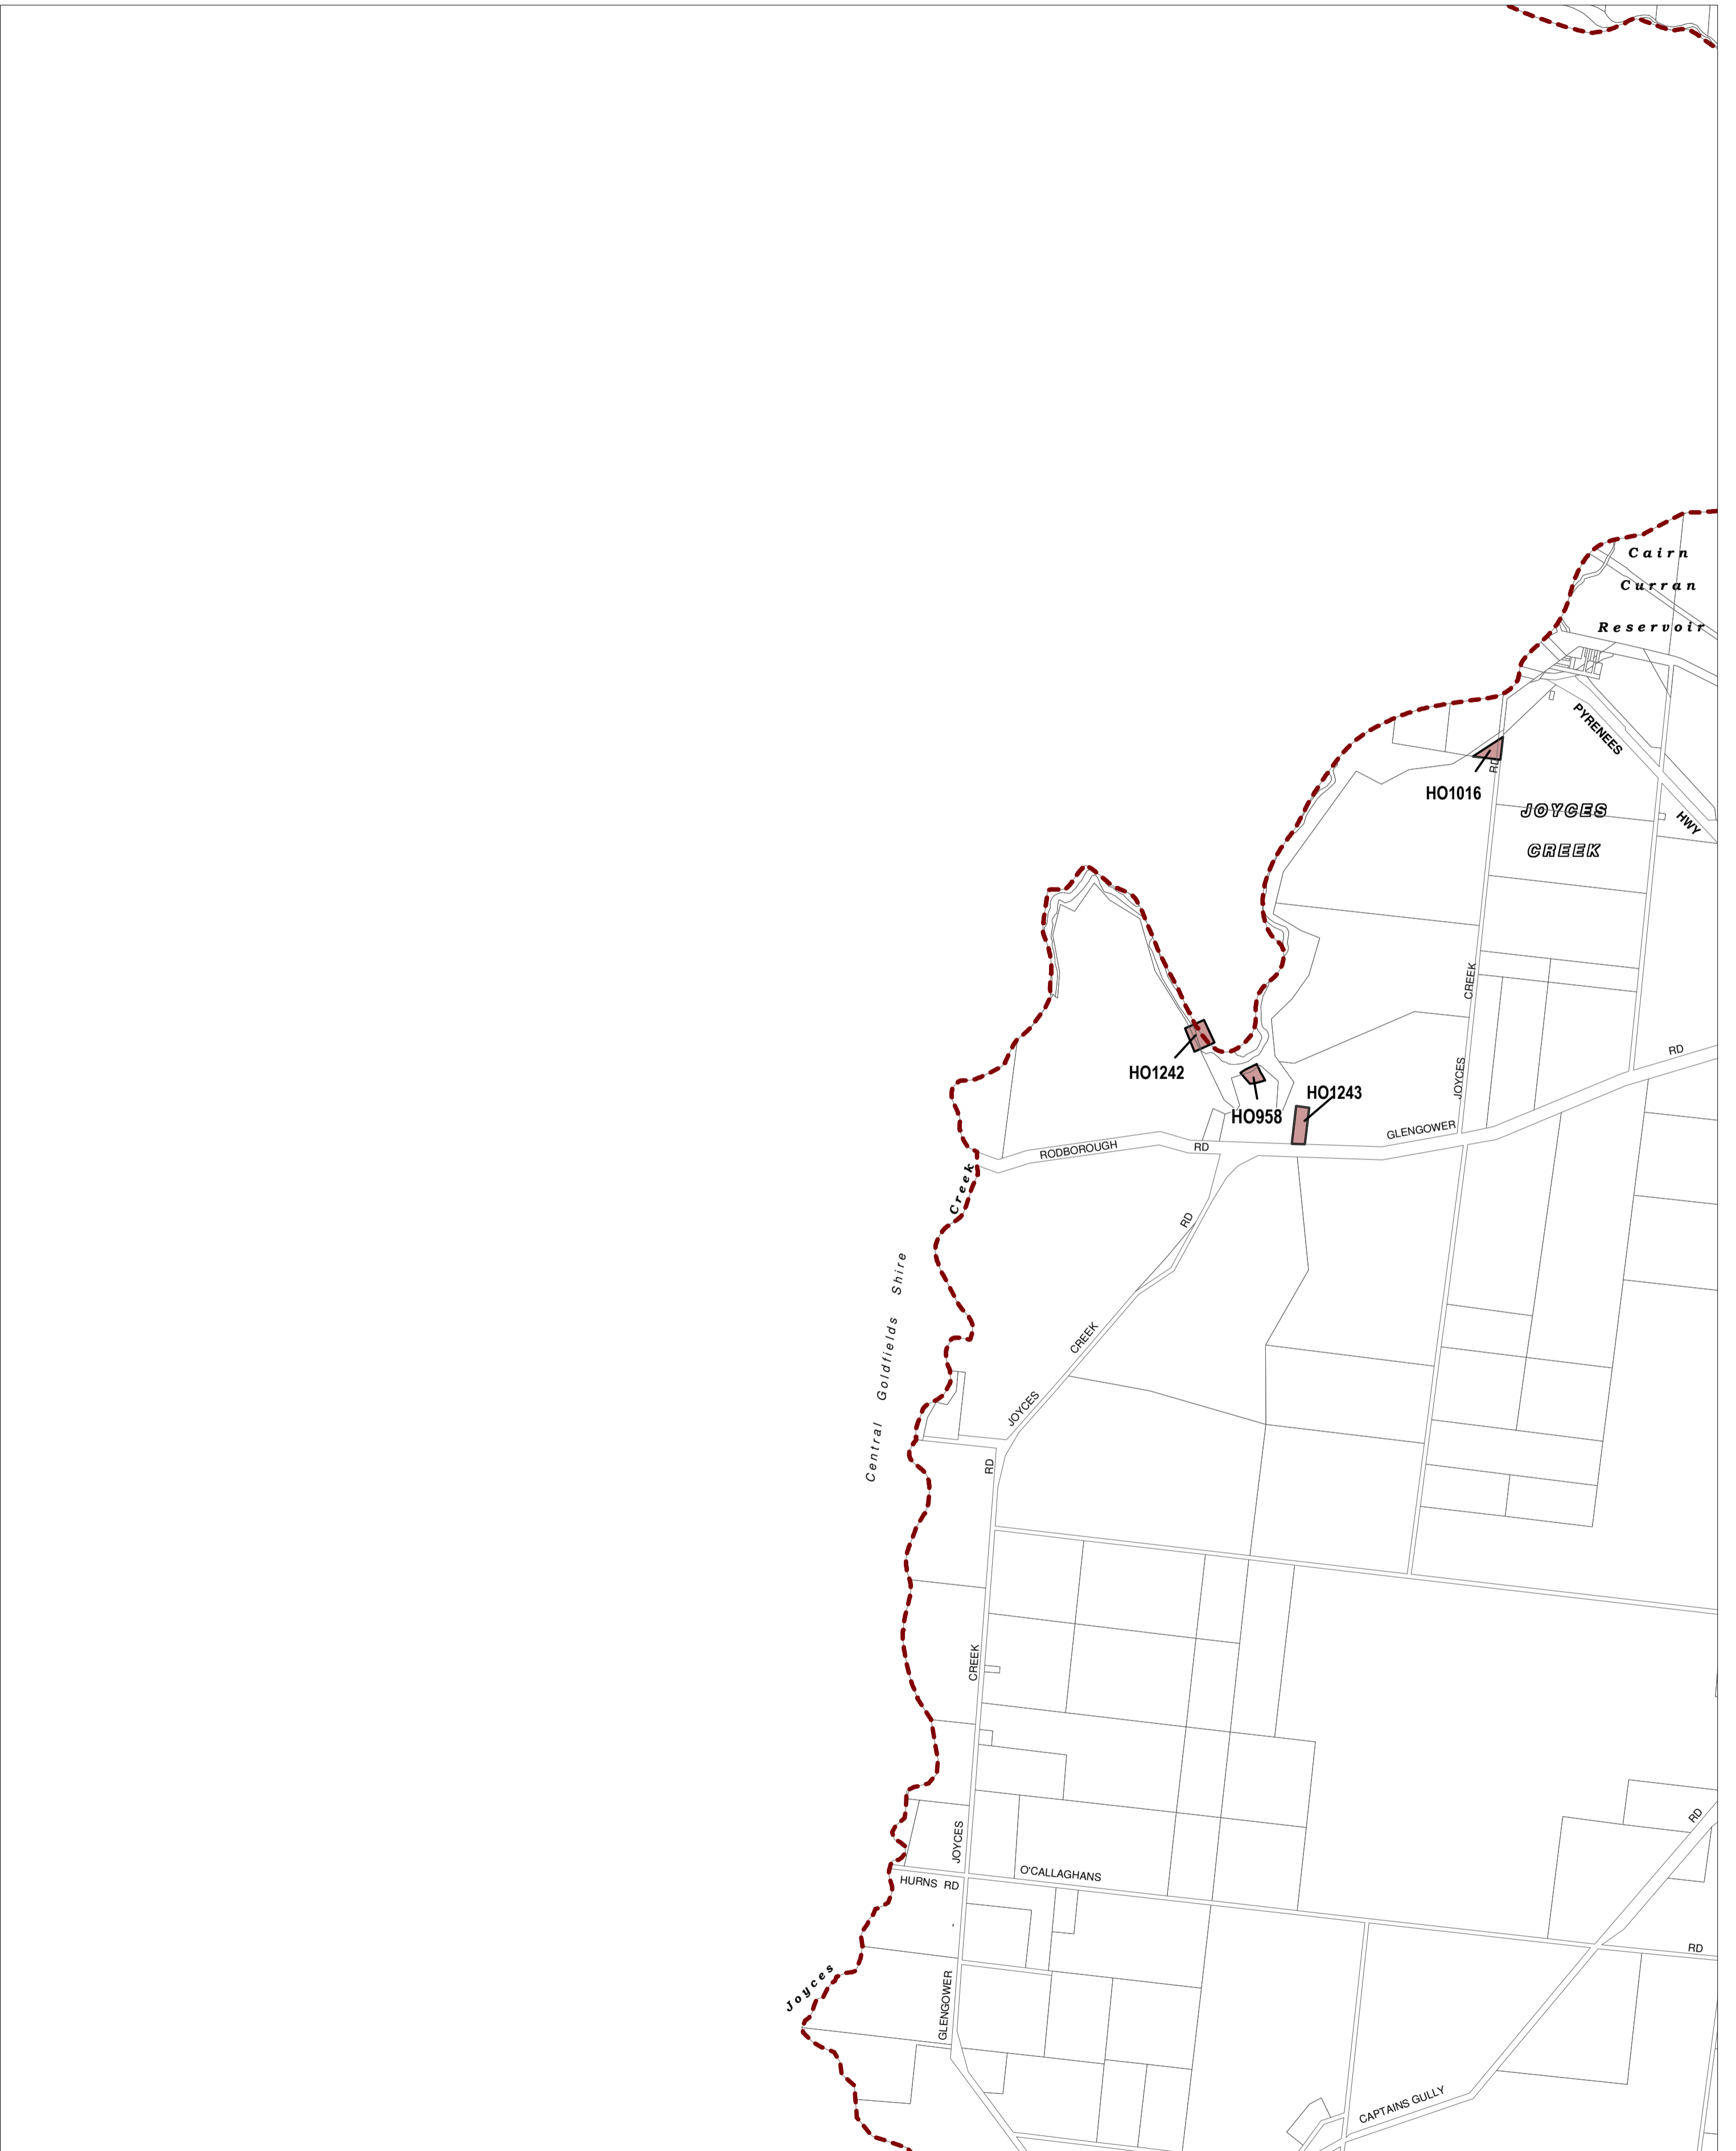

MOUNT ALEXANDER PLANNING SCHEME - LOCAL PROVISION

Overlays
HO Heritage Overlay

AUSTRALIAN MAP GRID ZONE 55

Printed: 22/2/2013

AMENDMENT C55

HERITAGE OVERLAY

MAP No 28HO