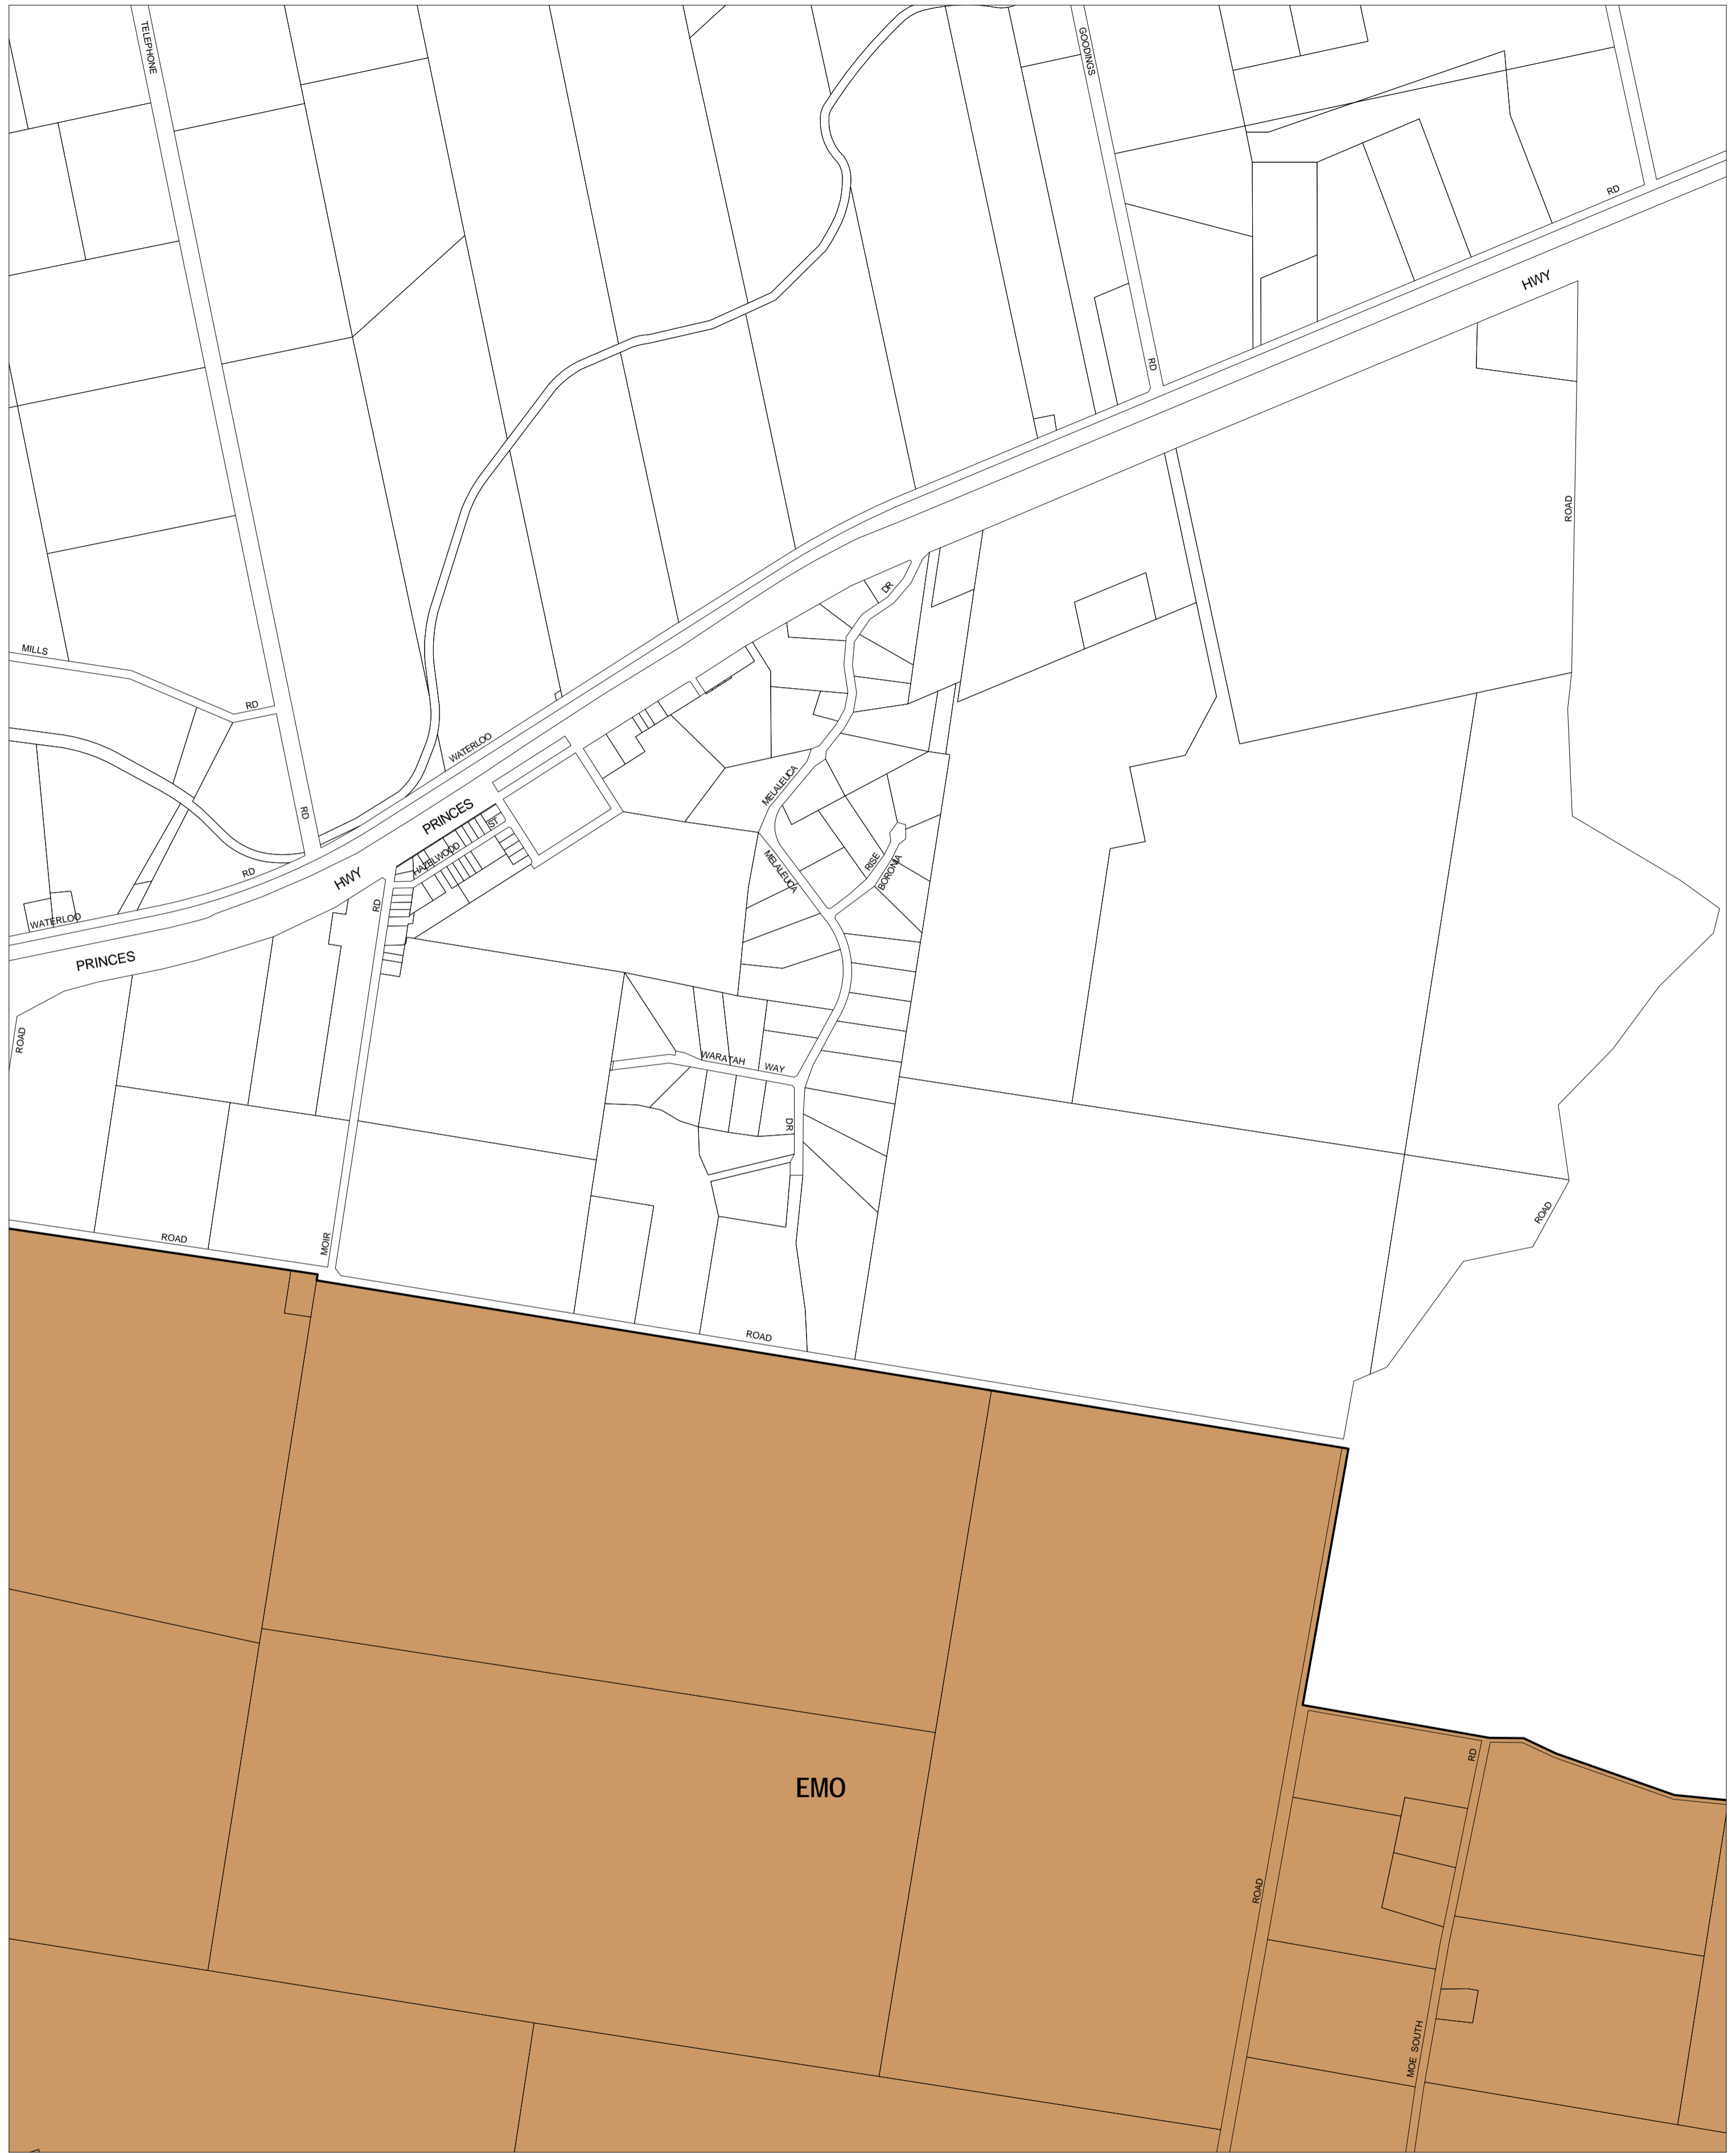

BAW BAW PLANNING SCHEME - LOCAL PROVISION

Overlays

Erosion Management Overlay

Printed: 18/7/2007

AMENDMENT C17