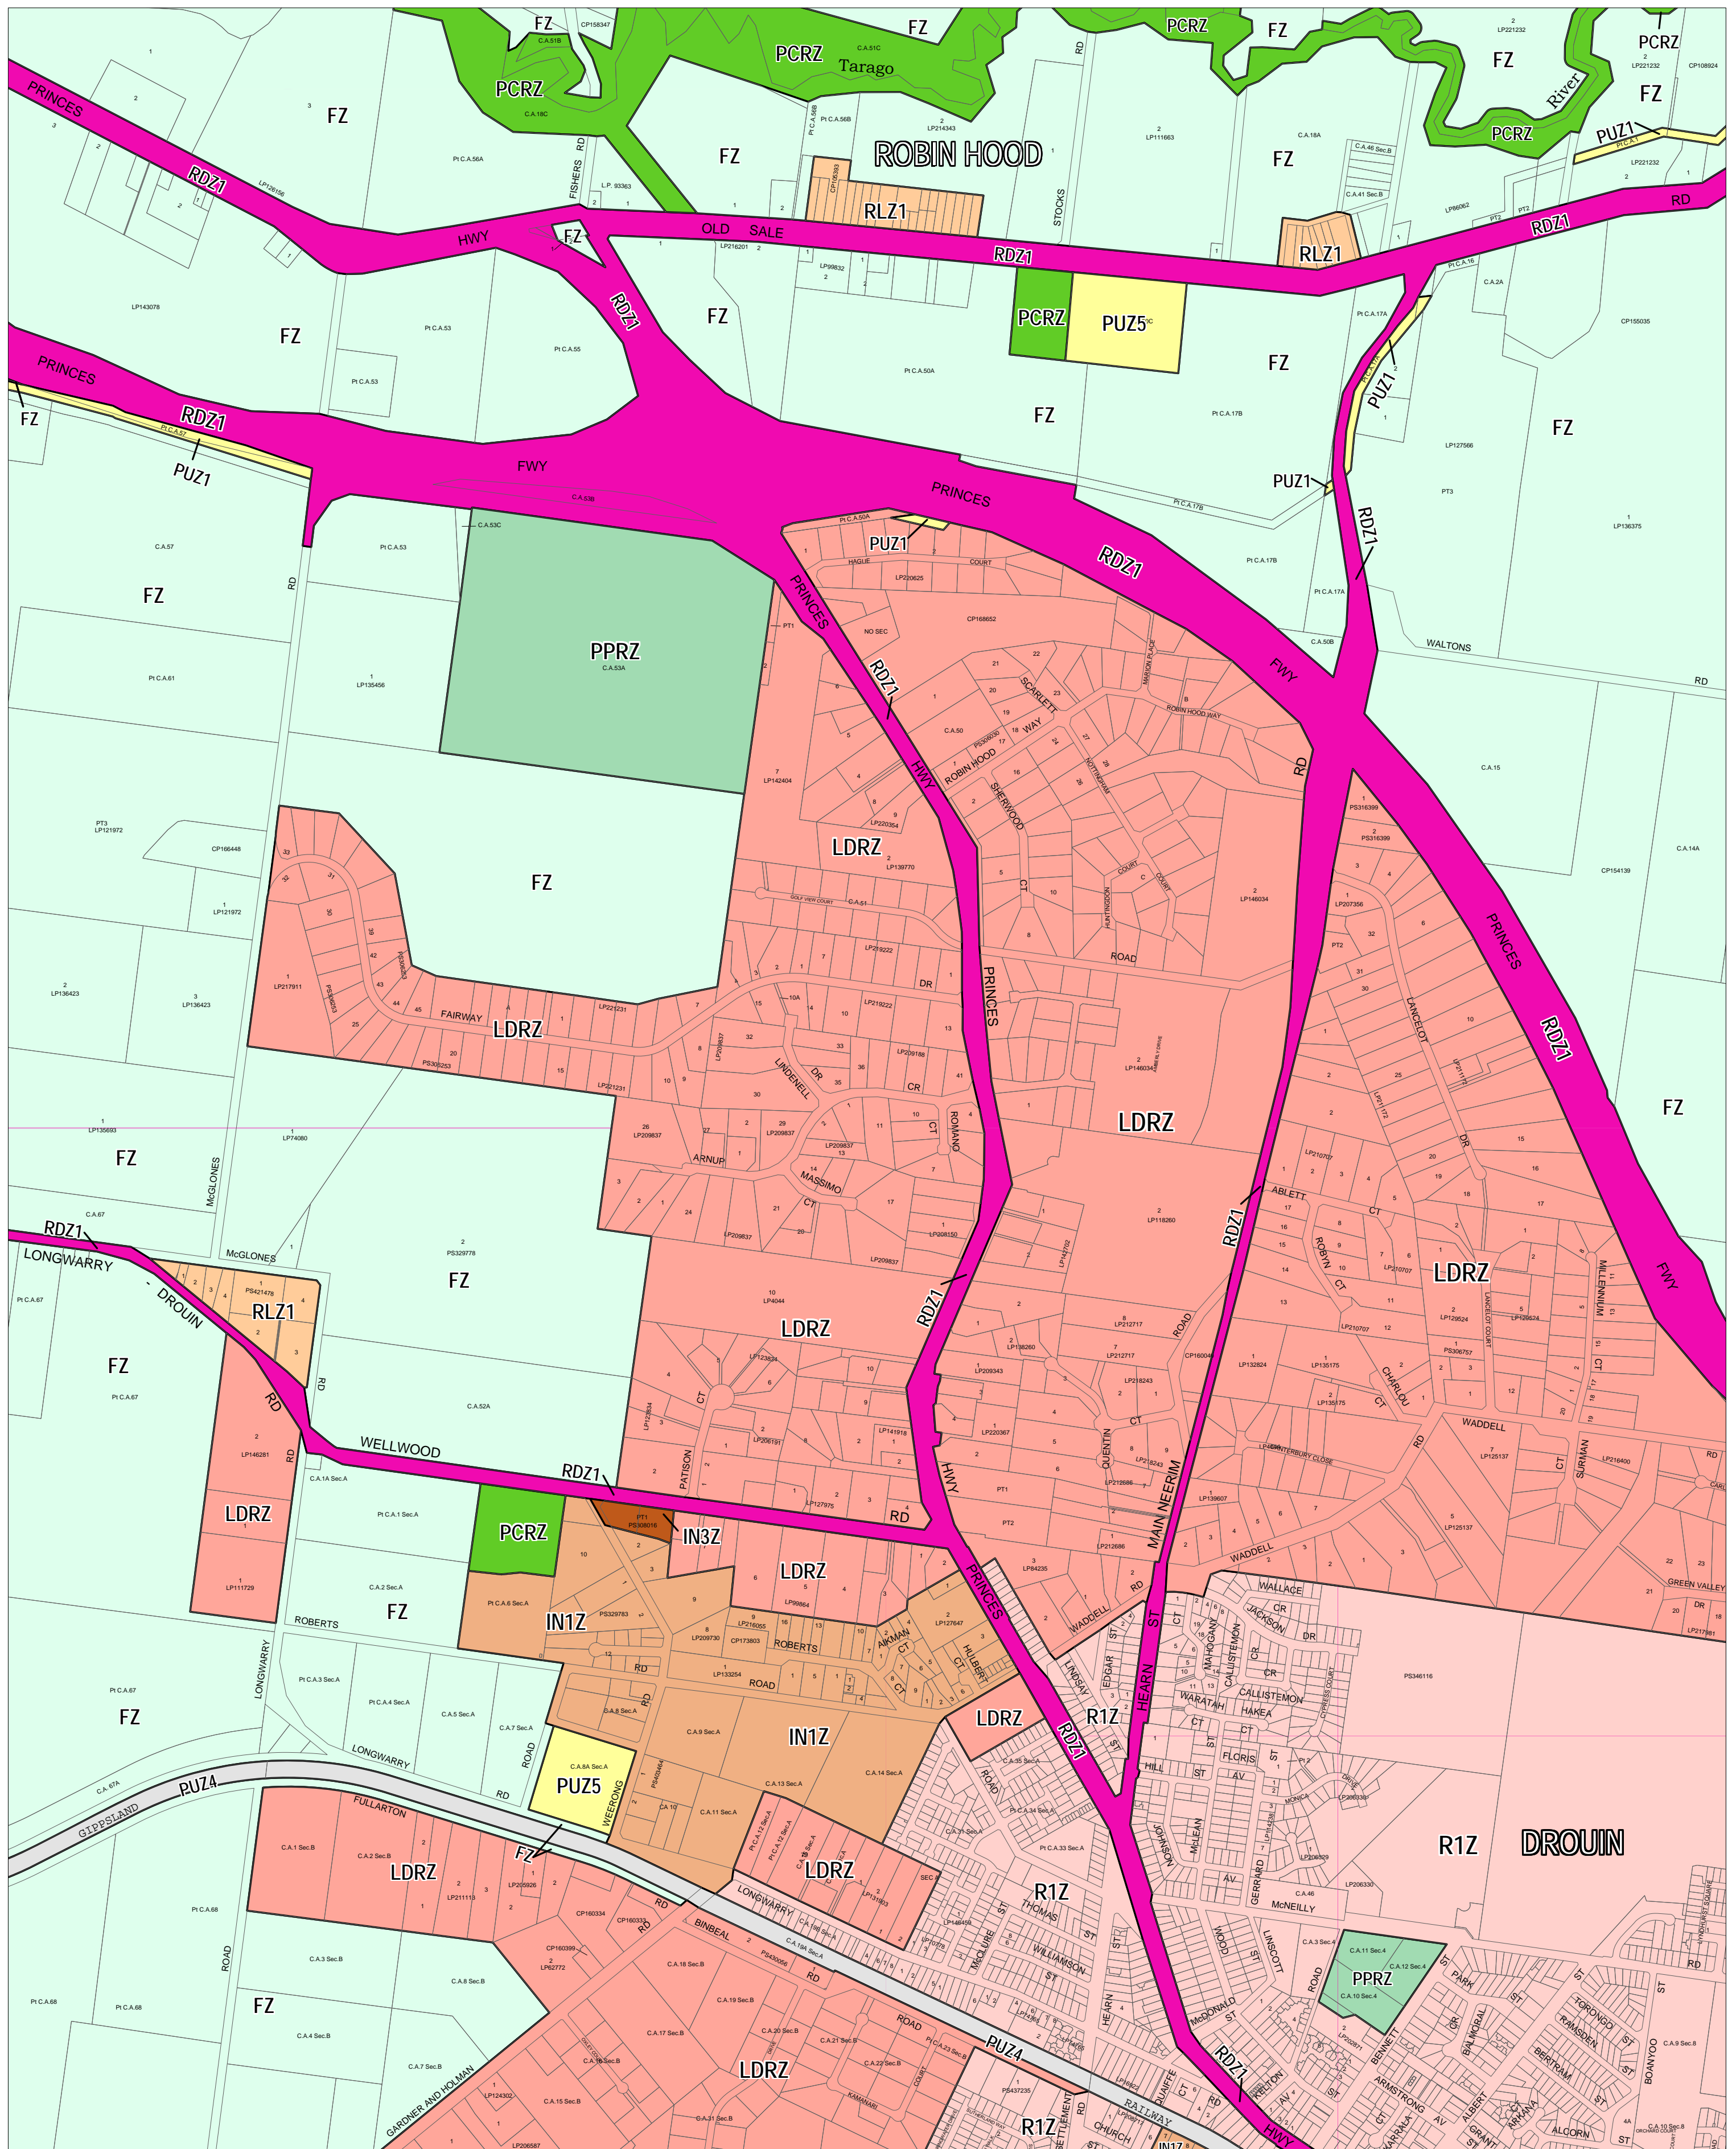

BAW BAW PLANNING SCHEME - LOCAL PROVISION

Industrial	Road Zone - Category 1
IN1Z Industrial 1 Zone	RDZ1
IN3Z Industrial 3 Zone	
Public Land	Residential
PCRZ Public Conservation And Resource Zone	LDRZ Low Density Residential Zone
PPRZ Public Park And Recreation Zone	R1Z Residential 1 Zone
PUZ5 Public Use Zone - Cemetery/crematorium	Rural
PUZ1 Public Use Zone - Service And Utility	FZ Farming Zone
PUZ4 Public Use Zone - Transport	RLZ1 Rural Living Zone - Schedule 1

200 0 200 400 600 800 1000 m

AUSTRALIAN MAP GRID ZONE 55

INDEX TO ADJOINING METRIC SERIES MAP

Printed: 28/10/2011

AMENDMENT C80