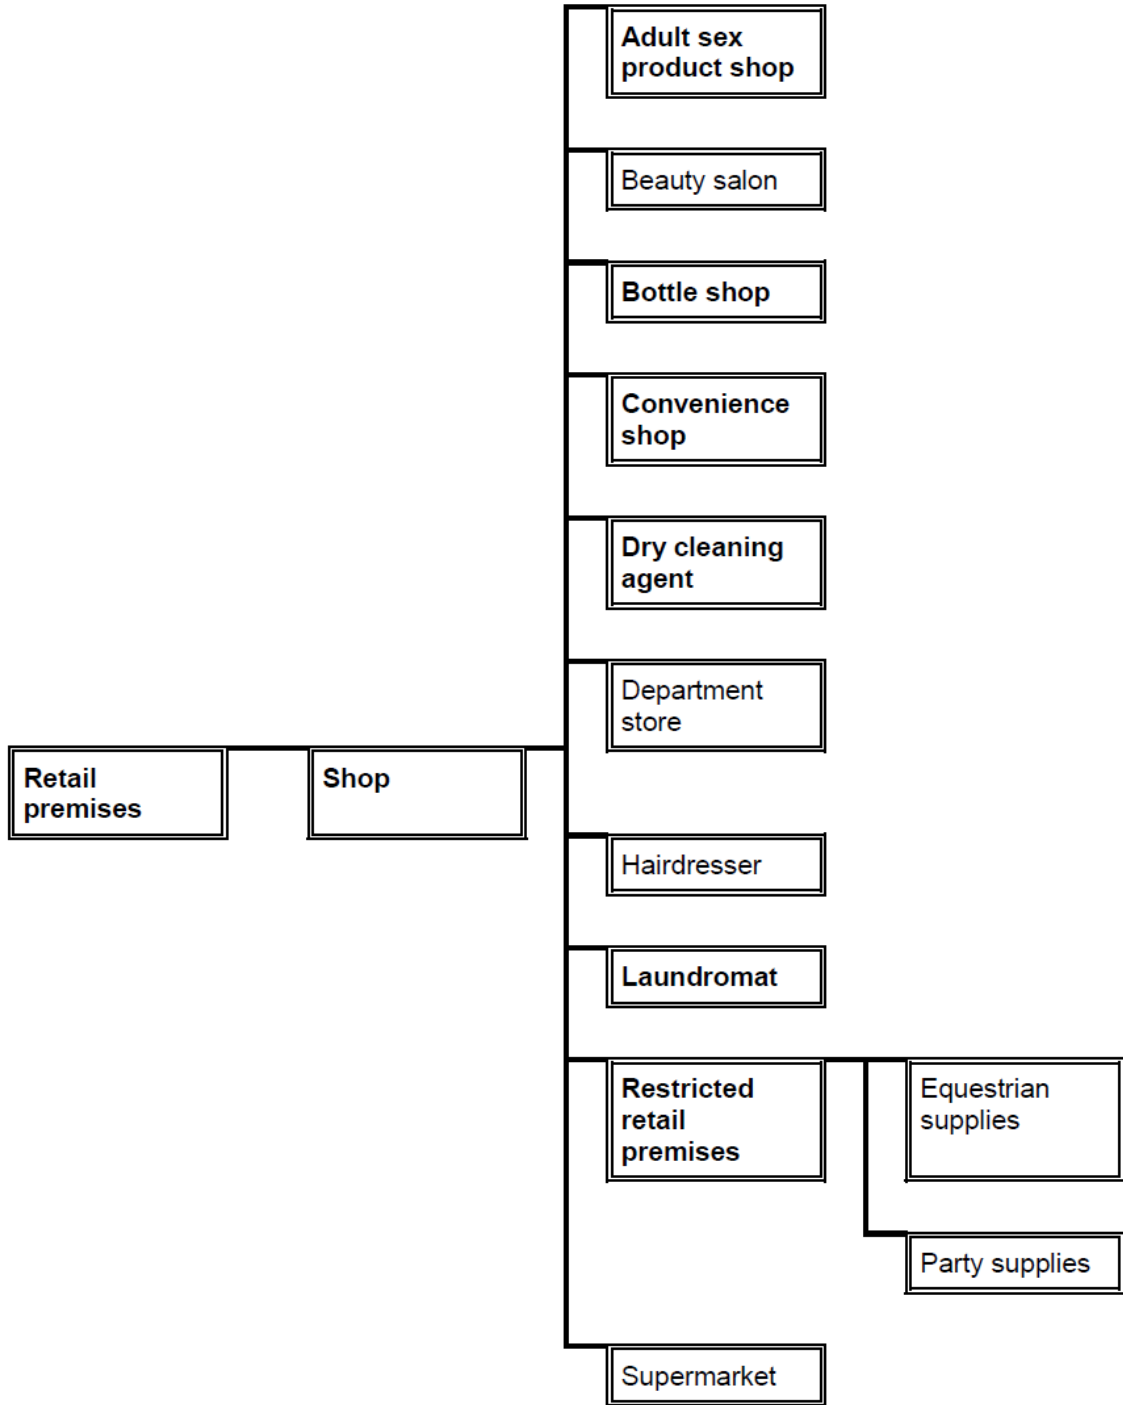

73.04-11

Retail premises group

16/08/2019
VC163

73.04-12

08/08/2019
VC159

Retail premises group (sub-group of Shop)

73.04-13

08/08/2019
VC159