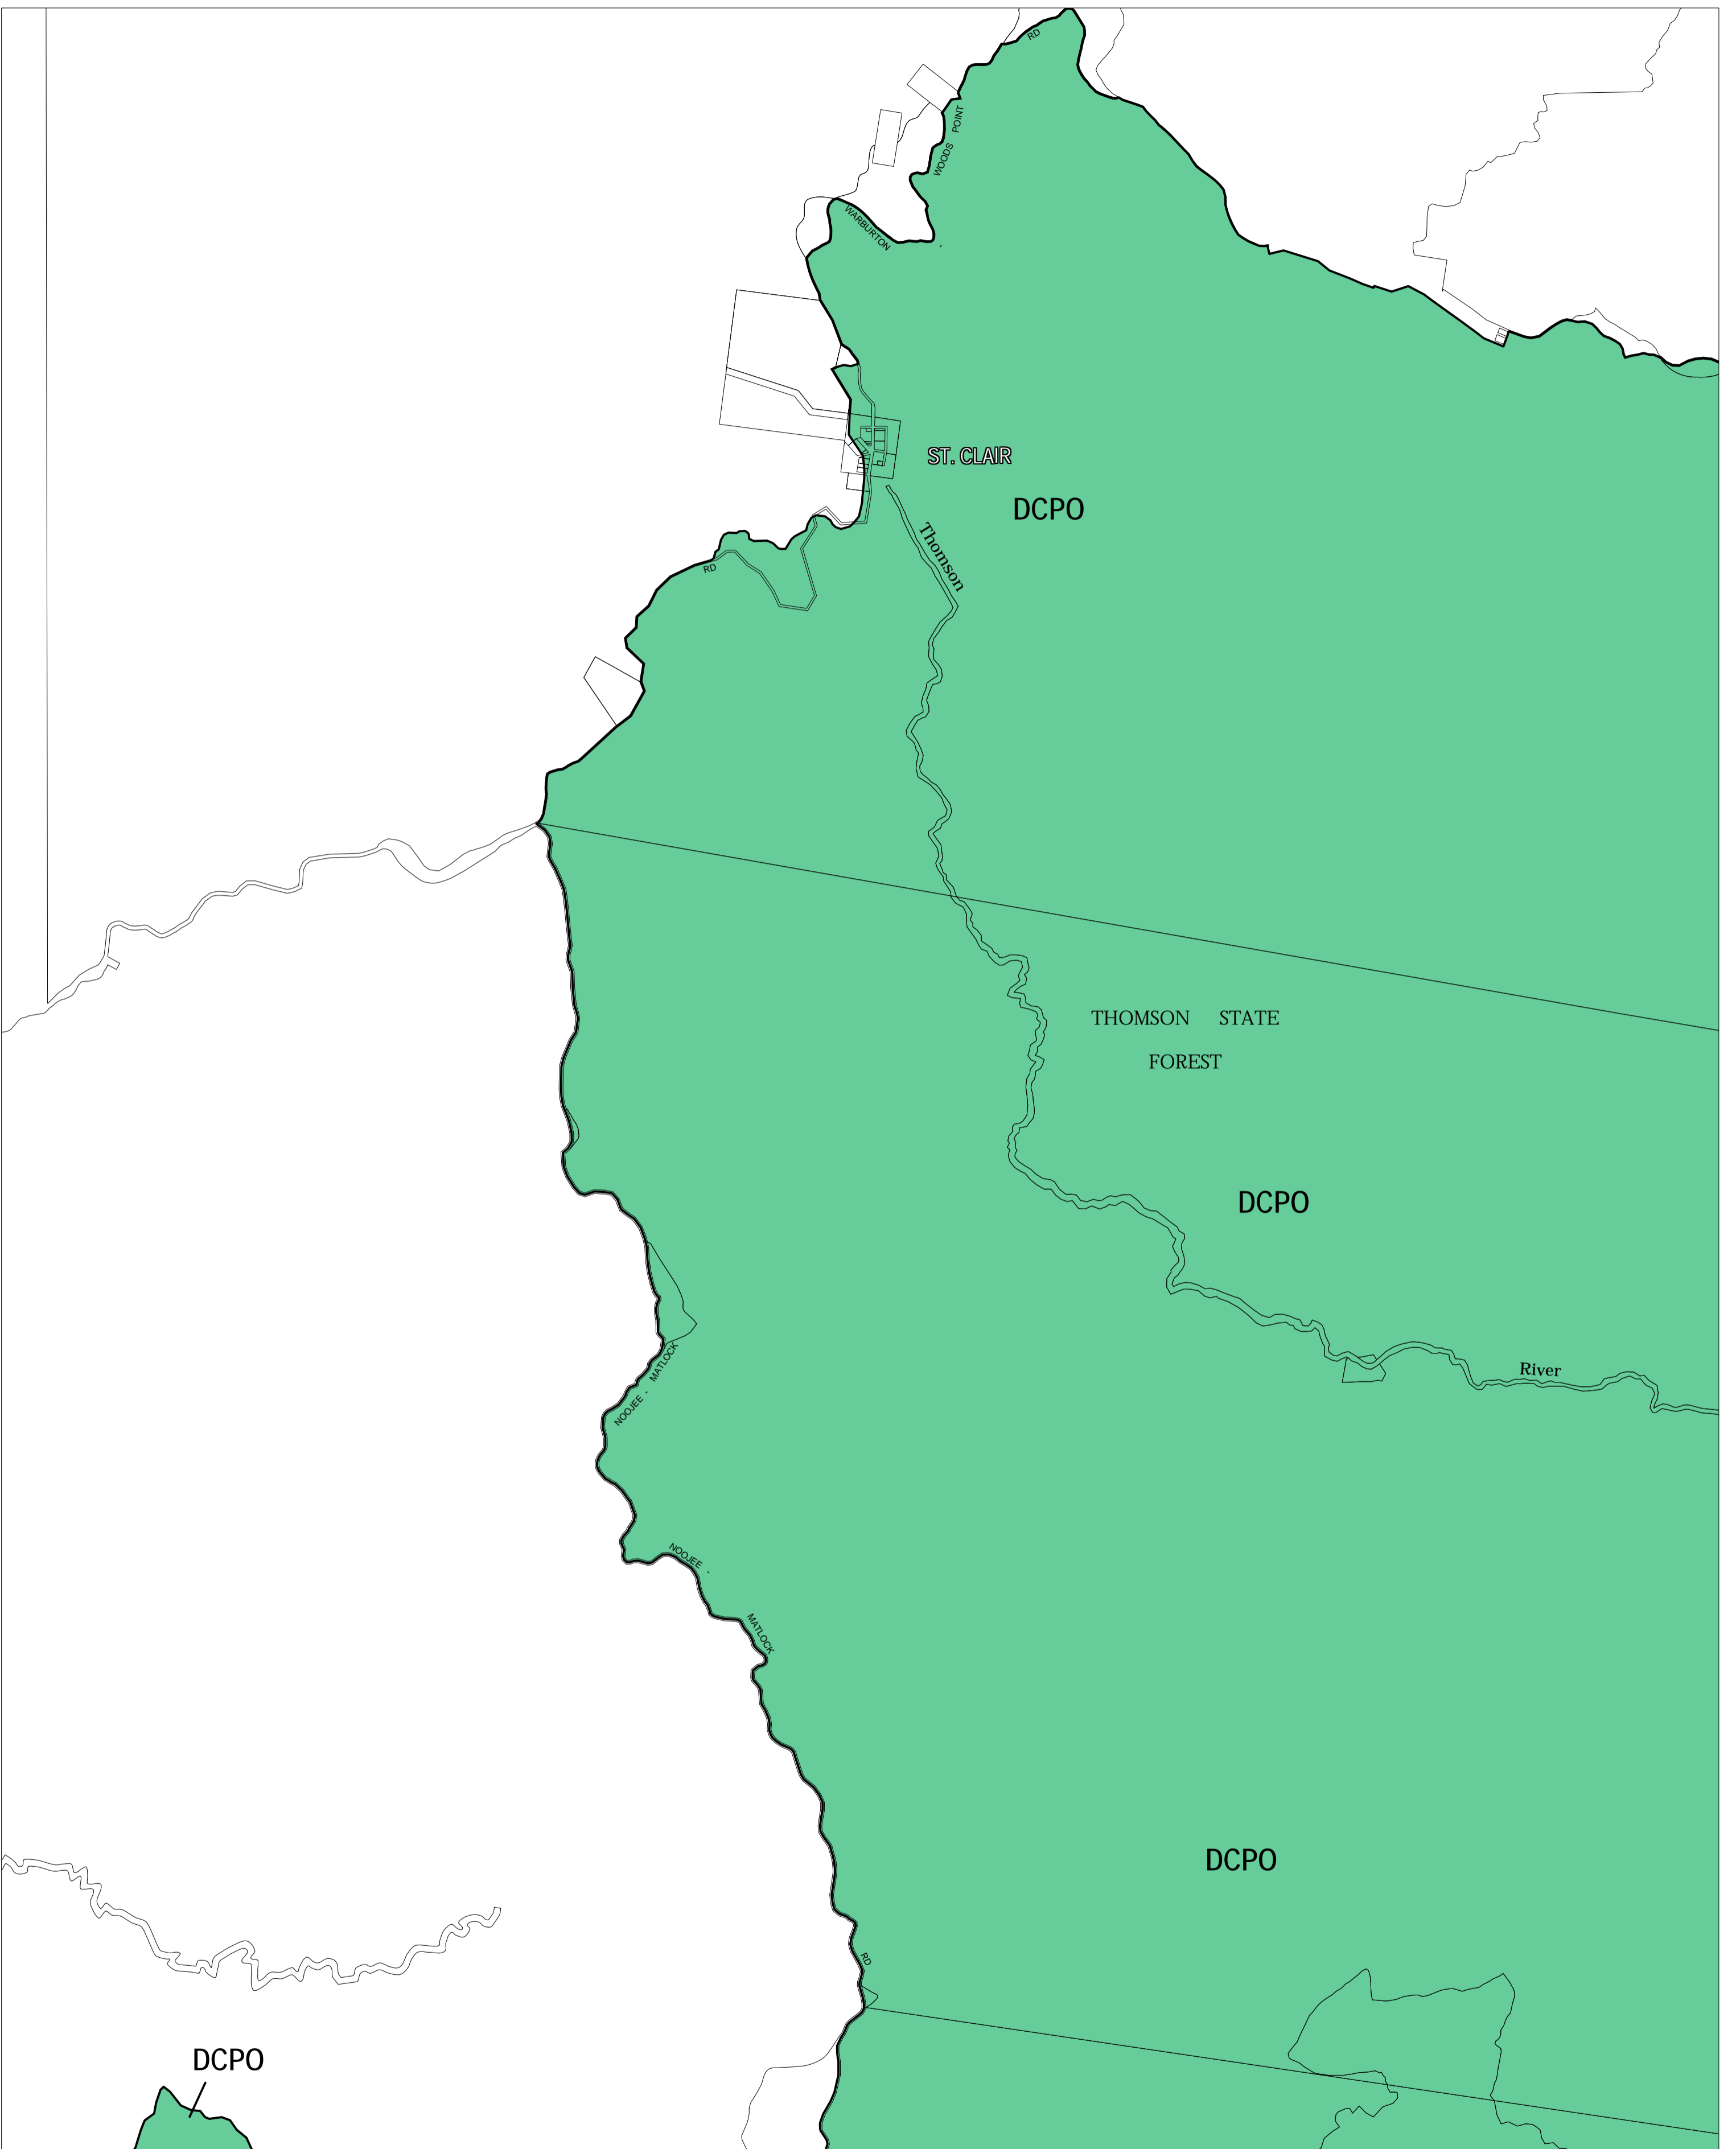

BAW BAW PLANNING SCHEME - LOCAL PROVISION

Overlays

- DCPO Development Contributions Plan Overlay

AUSTRALIAN MAP GRID ZONE 55

Printed: 12/5/2008

AMENDMENT C47 PART 1