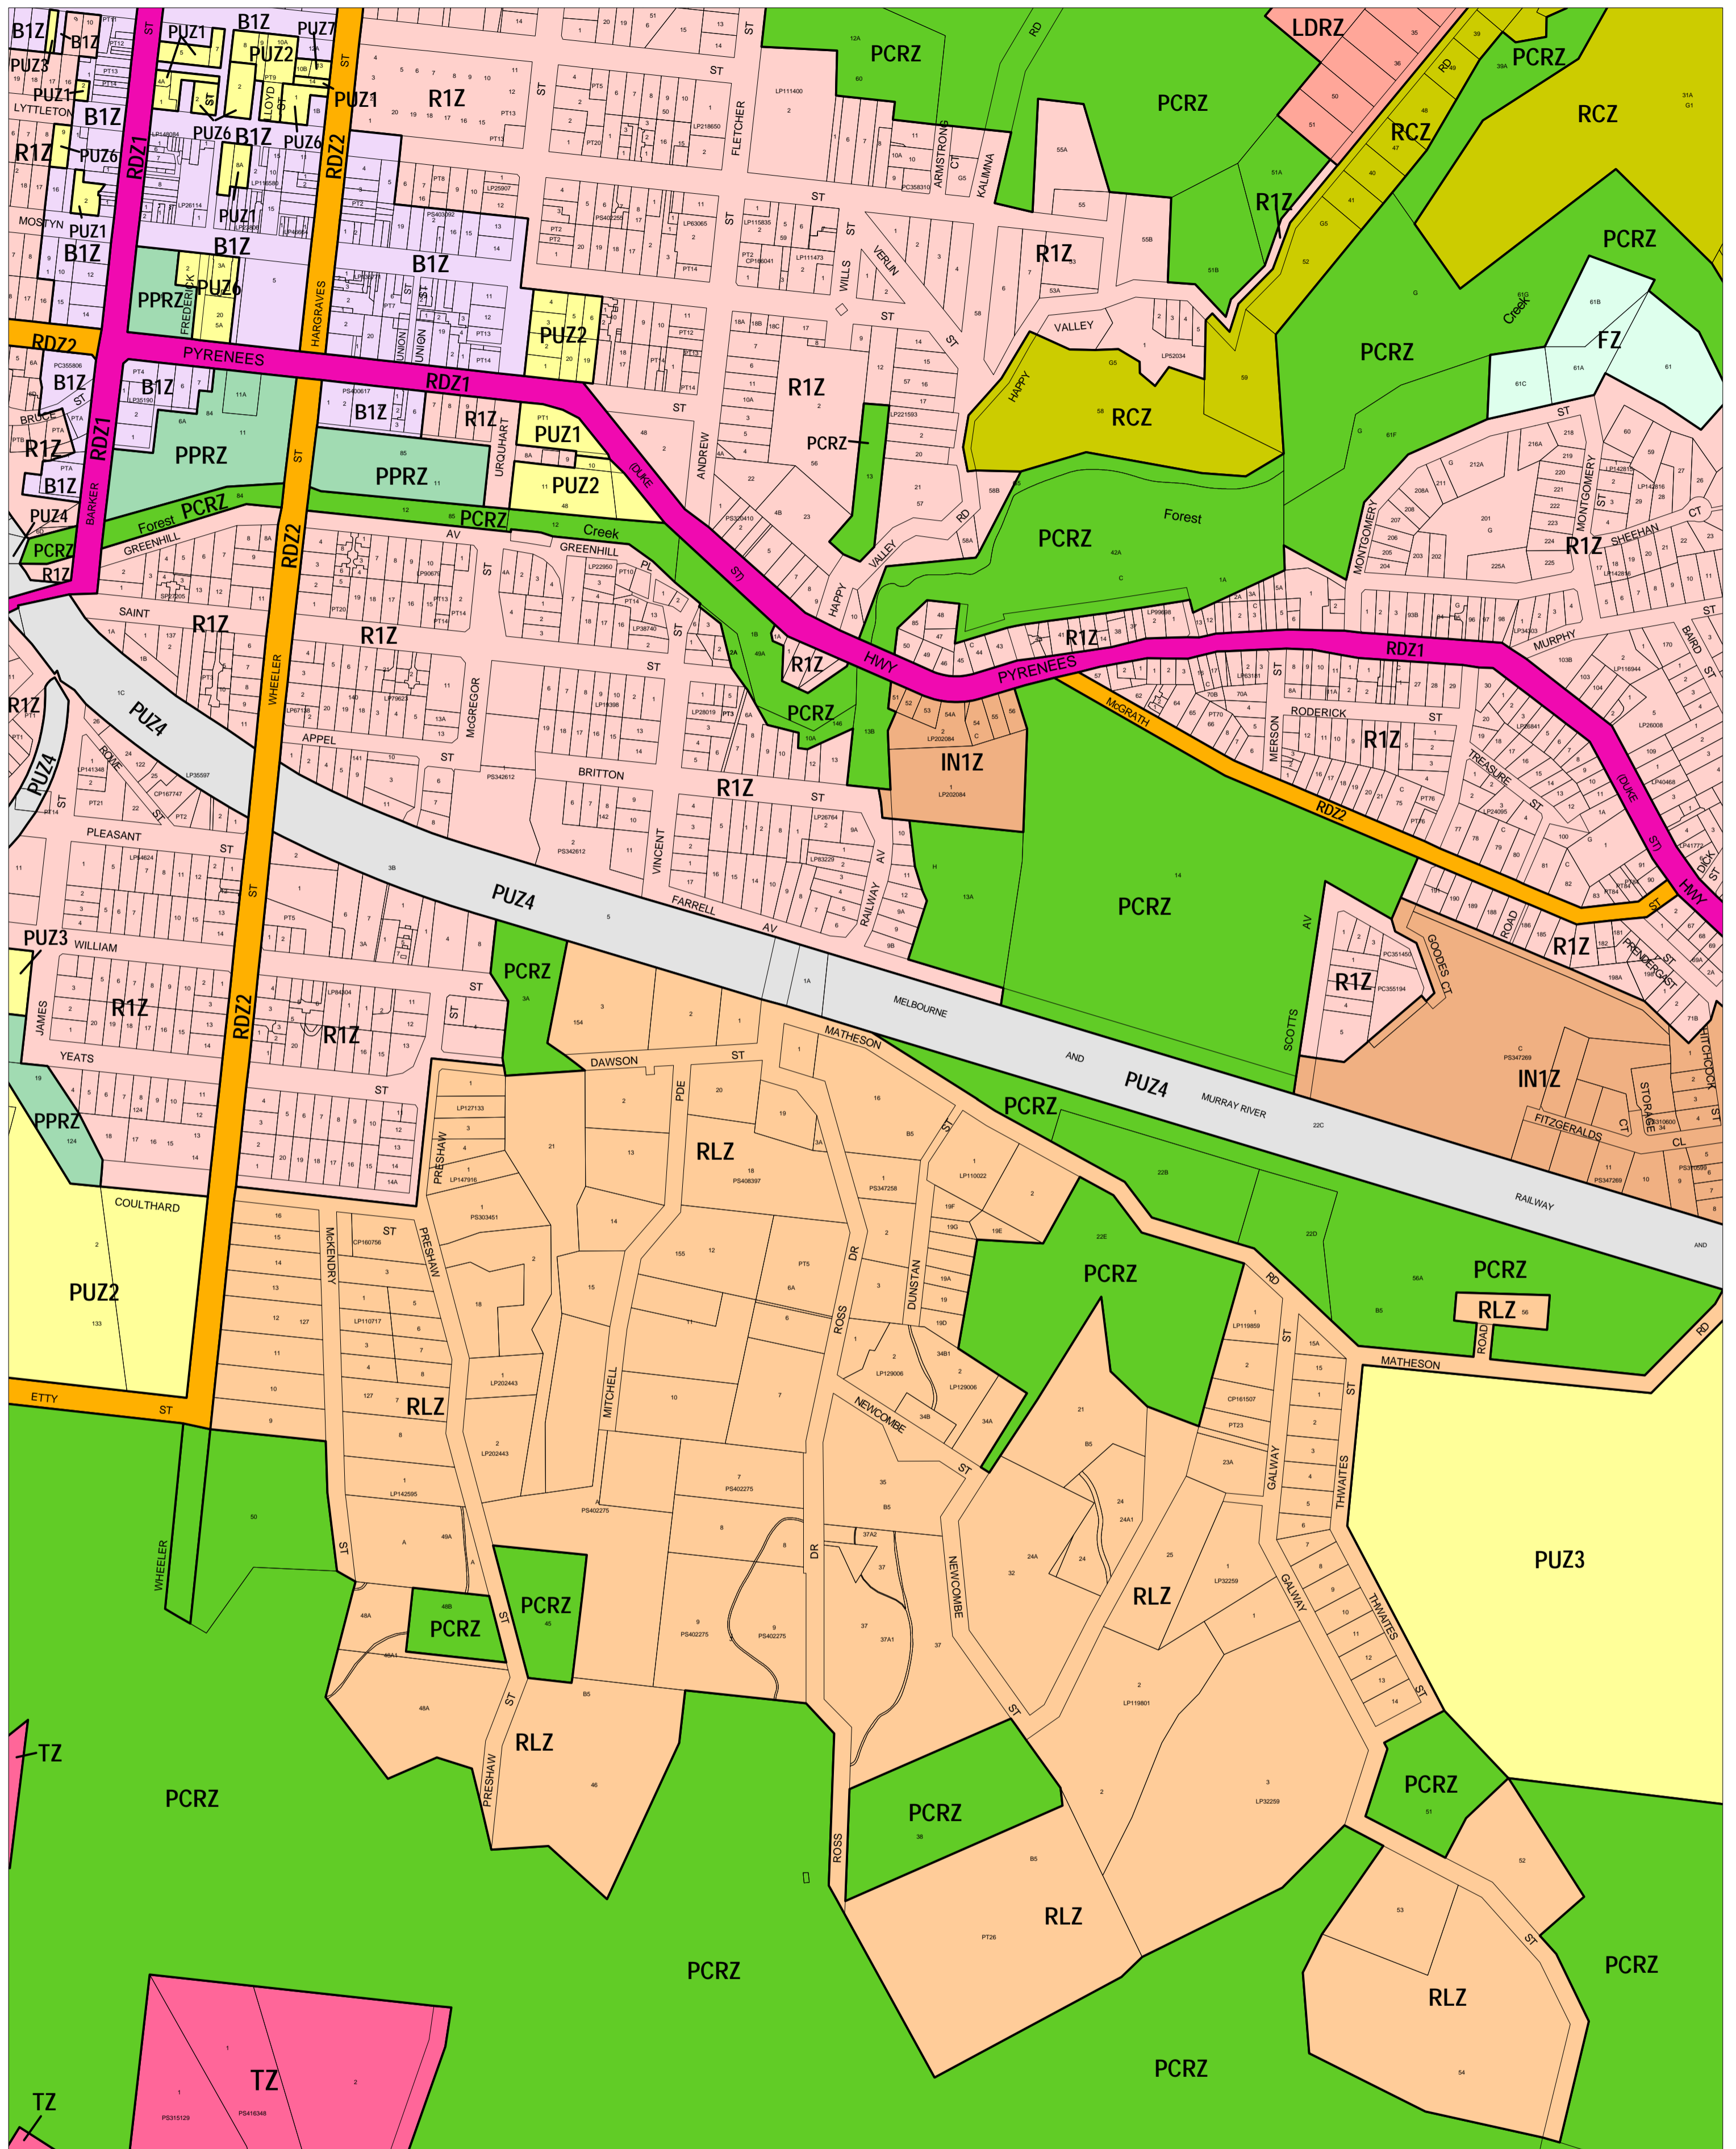

MOUNT ALEXANDER PLANNING SCHEME - LOCAL PROVISION

Business	Public Use Zone - Other Public Use	Rural
B1Z Business 1 Zone	PUZ7 Public Use Zone - Other Public Use	FZ Farming Zone
Industrial	PUZ1 Public Use Zone - Service And Utility	RCZ Rural Conservation Zone
IN1Z Industrial 1 Zone	PUZ4 Public Use Zone - Transport	RLZ Rural Living Zone
Public Land	RDZ1 Road Zone - Category 1	
PCRZ Public Conservation And Resource Zone	RDZ2 Road Zone - Category 2	
PPRZ Public Park And Recreation Zone	Residential	
PUZ2 Public Use Zone - Education	LRZ Low Density Residential Zone	
PUZ3 Public Use Zone - Health And Community	R1Z Residential 1 Zone	
PUZ6 Public Use Zone - Local Government	TZ Township Zone