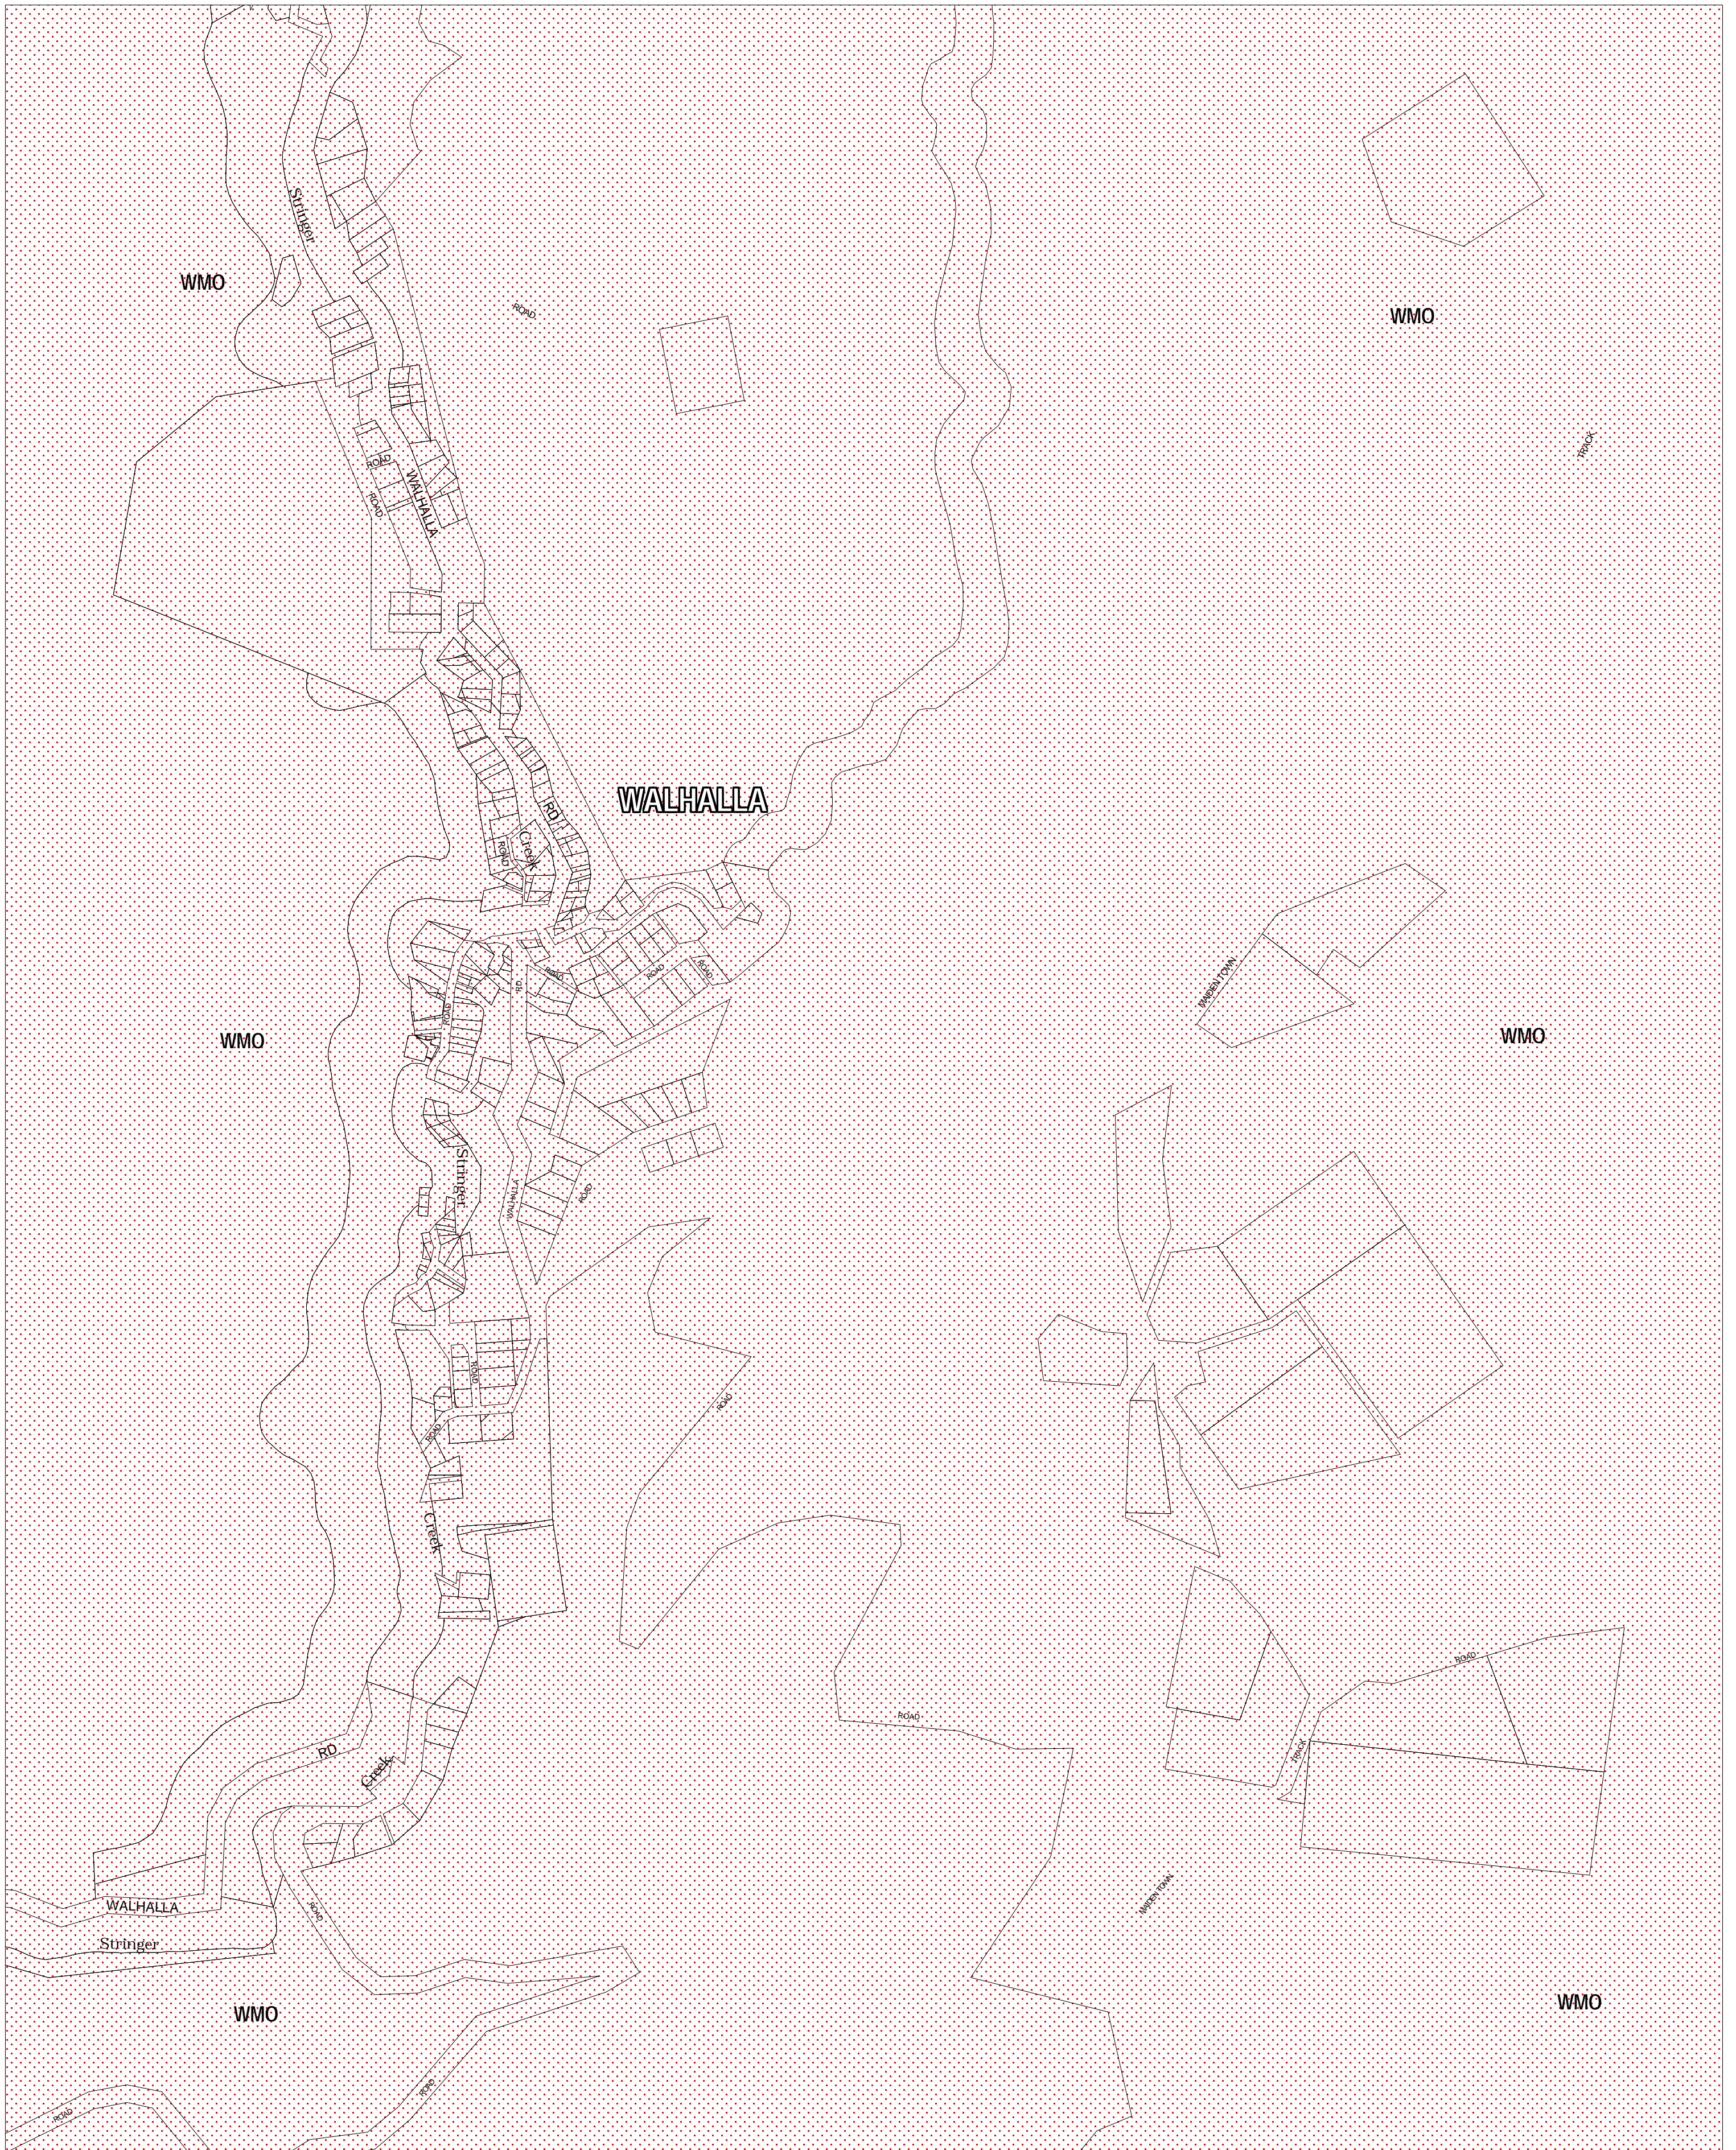

BAW BAW PLANNING SCHEME - LOCAL PROVISION

Overlays
WMO Wildfire Management Overlay

AUSTRALIAN MAP GRID ZONE 55

Printed: 24/1/2007

AMENDMENT C33

INDEX TO ADJOINING METRIC SERIES MAP