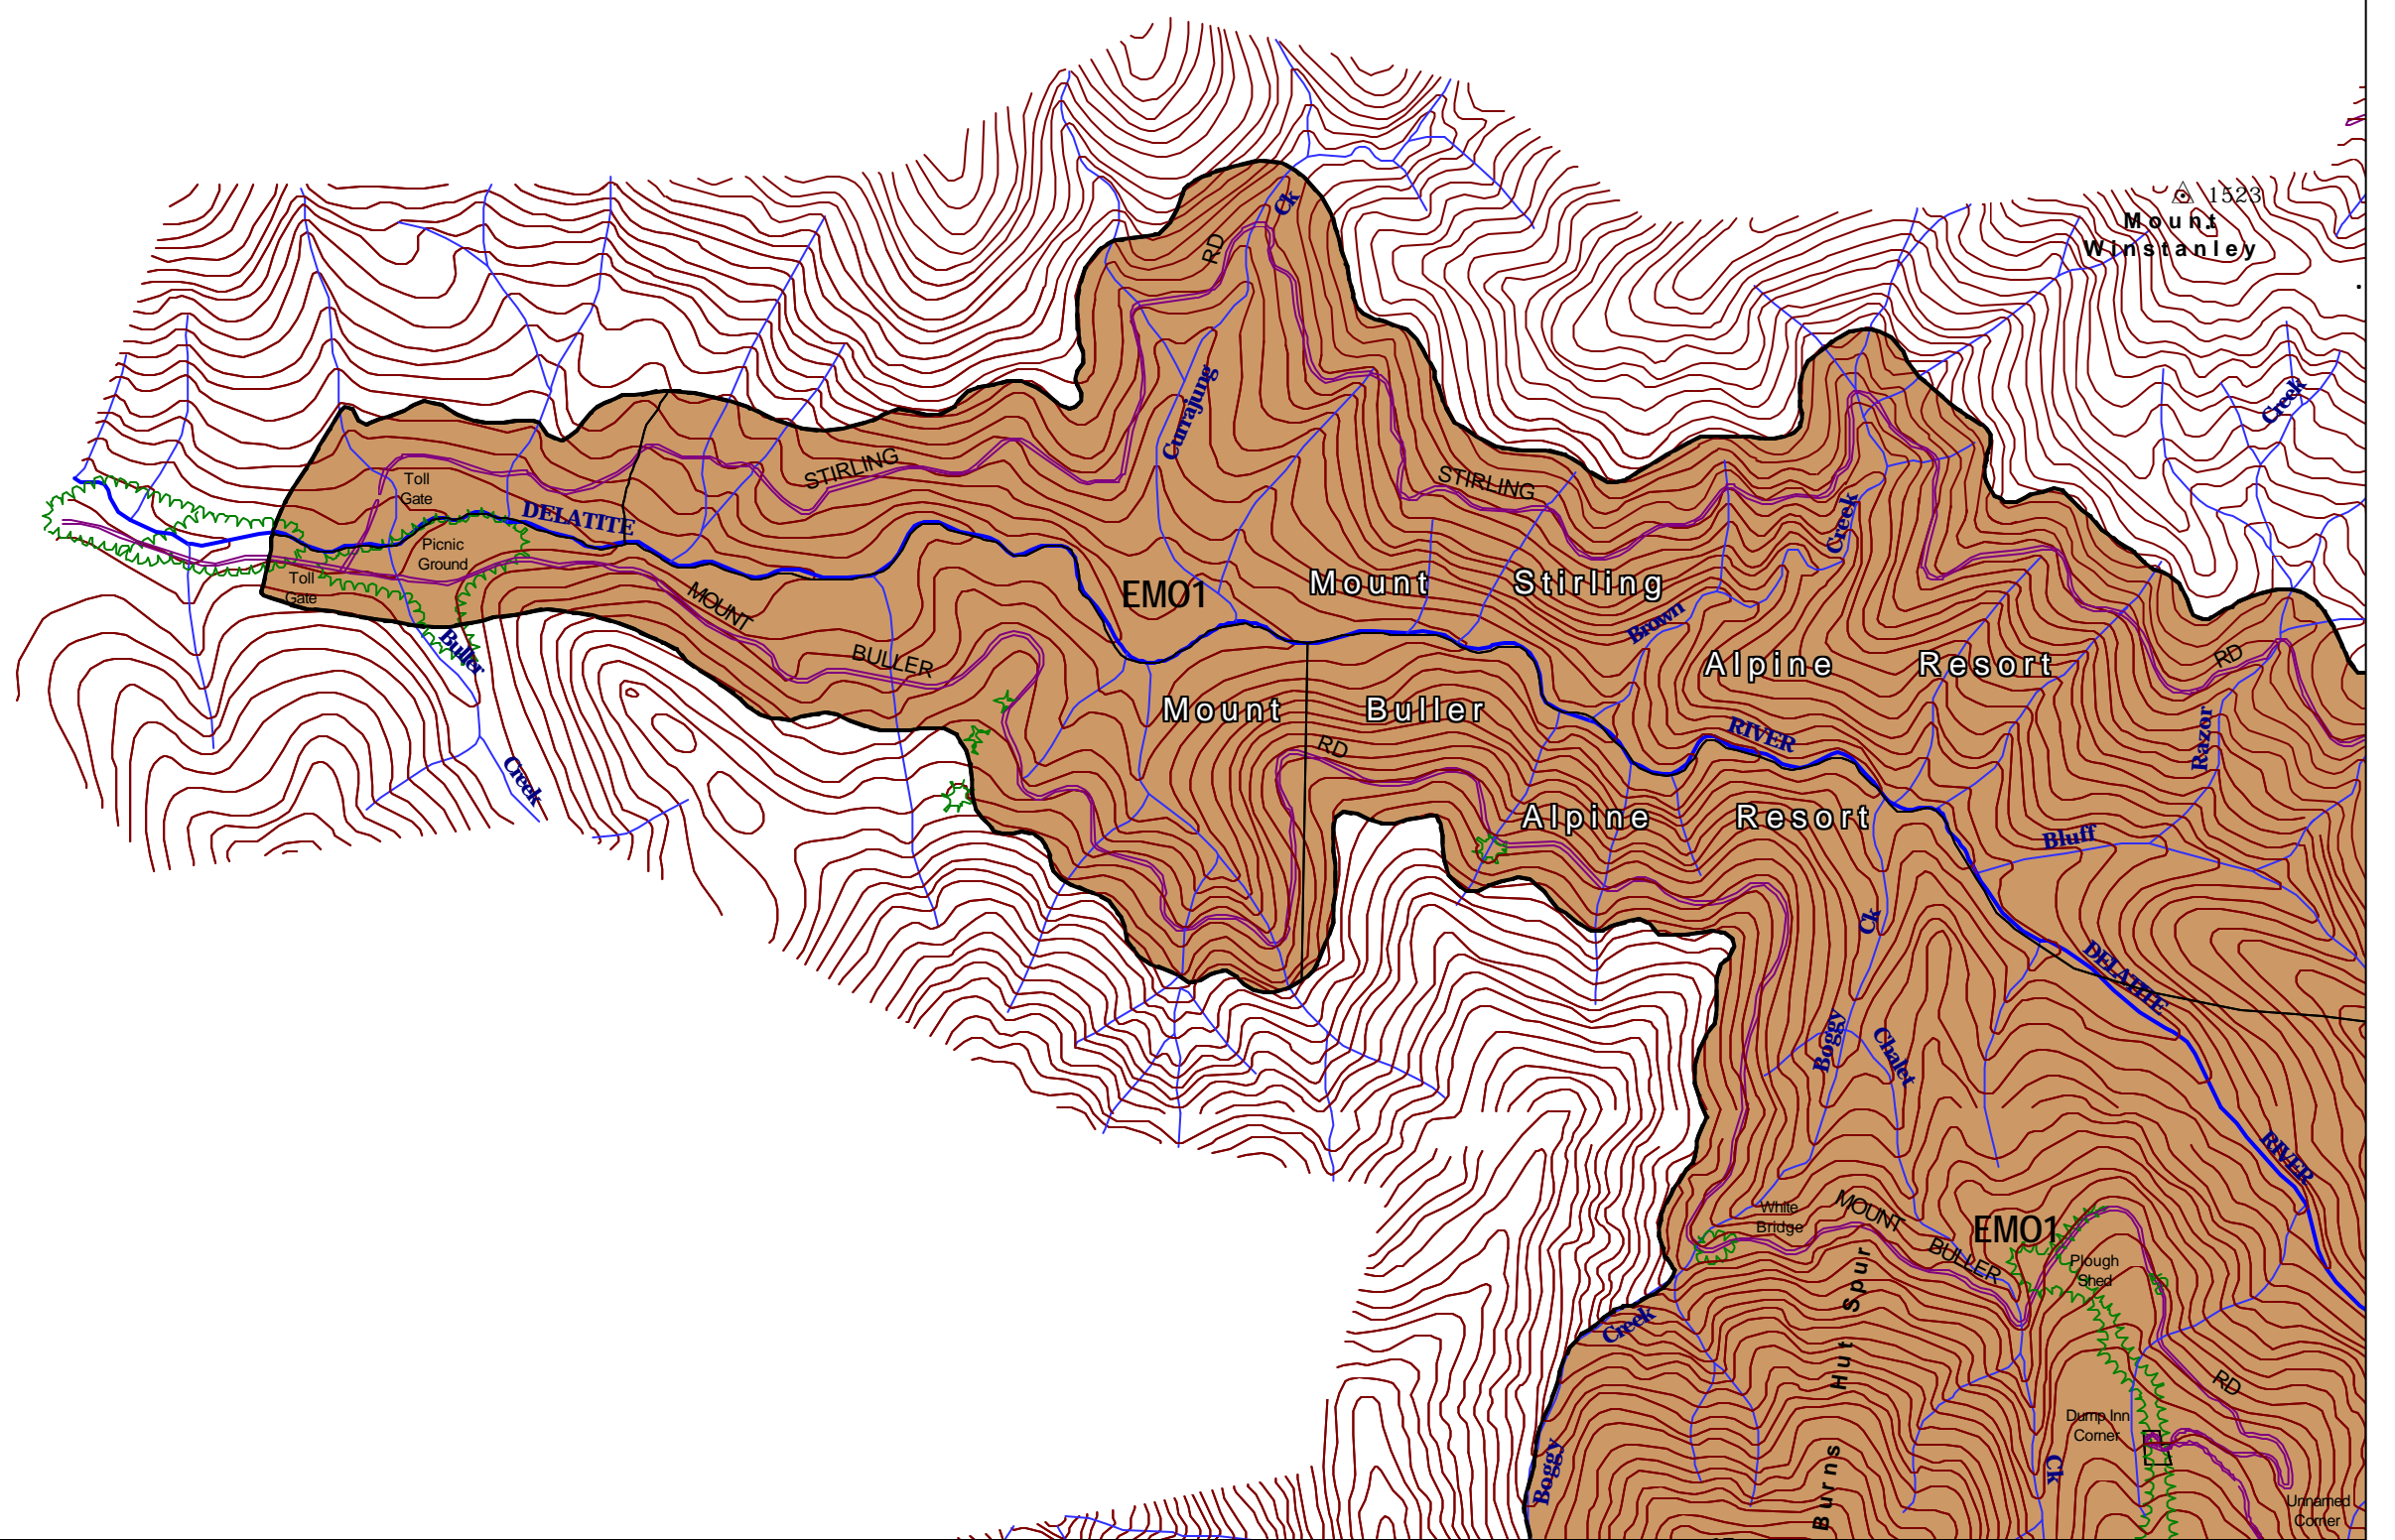

ALPINE RESORTS PLANNING SCHEME - LOCAL PROVISION

Overlays
EMO1 Erosion Management Overlay - Schedule 1

AUSTRALIAN MAP GRID ZONE 55

Printed: 10/10/2007

AMENDMENT C9