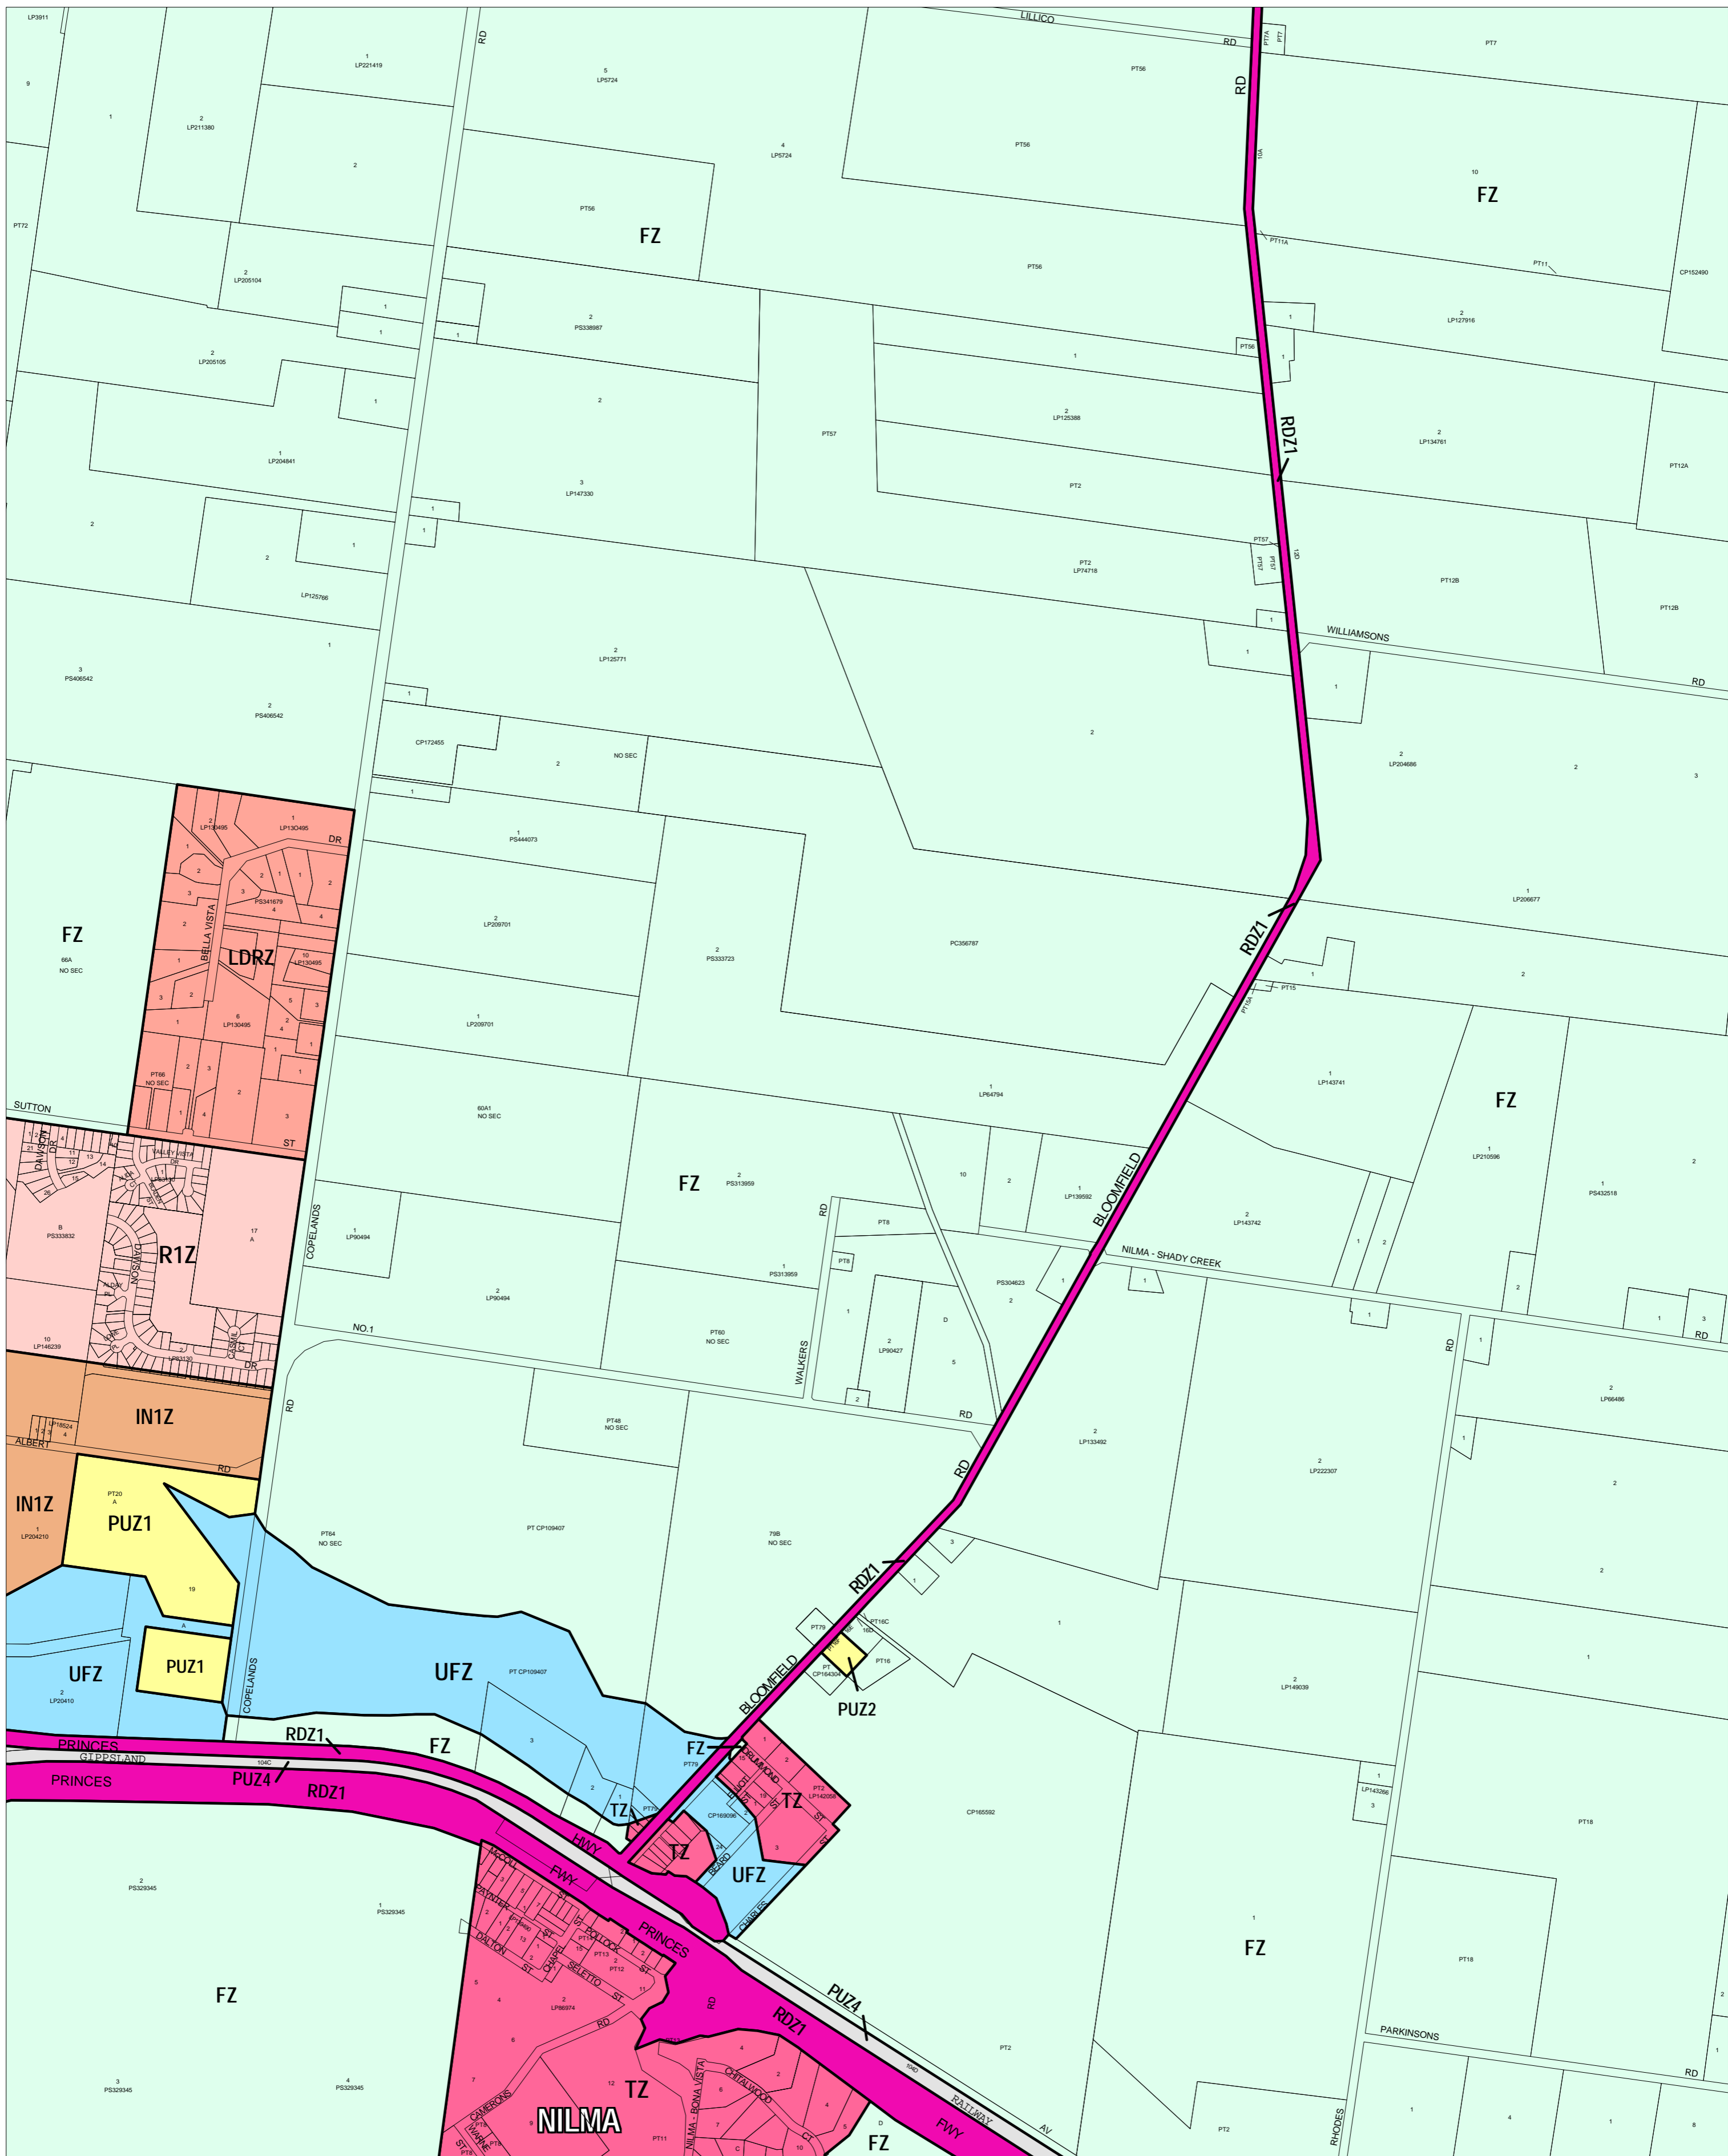

BAW BAW PLANNING SCHEME - LOCAL PROVISION

Industrial	Township Zone
IN1Z Industrial 1 Zone	TZ Township Zone
Public Land	Rural
PUZ2 Public Use Zone Education	FZ Farming Zone
PUZ1 Public Use Zone Service And Utility	Special Purpose
PUZ4 Public Use Zone Transport	UFZ Urban Floodway Zone
RDZ1 Road Zone Category 1	
Residential	
LDRZ Low Density Residential Zone	
R1Z Residential 1 Zone	

AUSTRALIAN MAP GRID ZONE 55

Amendment C35
Printed: 8/3/2006

INDEX TO ADJOINING METRIC SERIES MAP