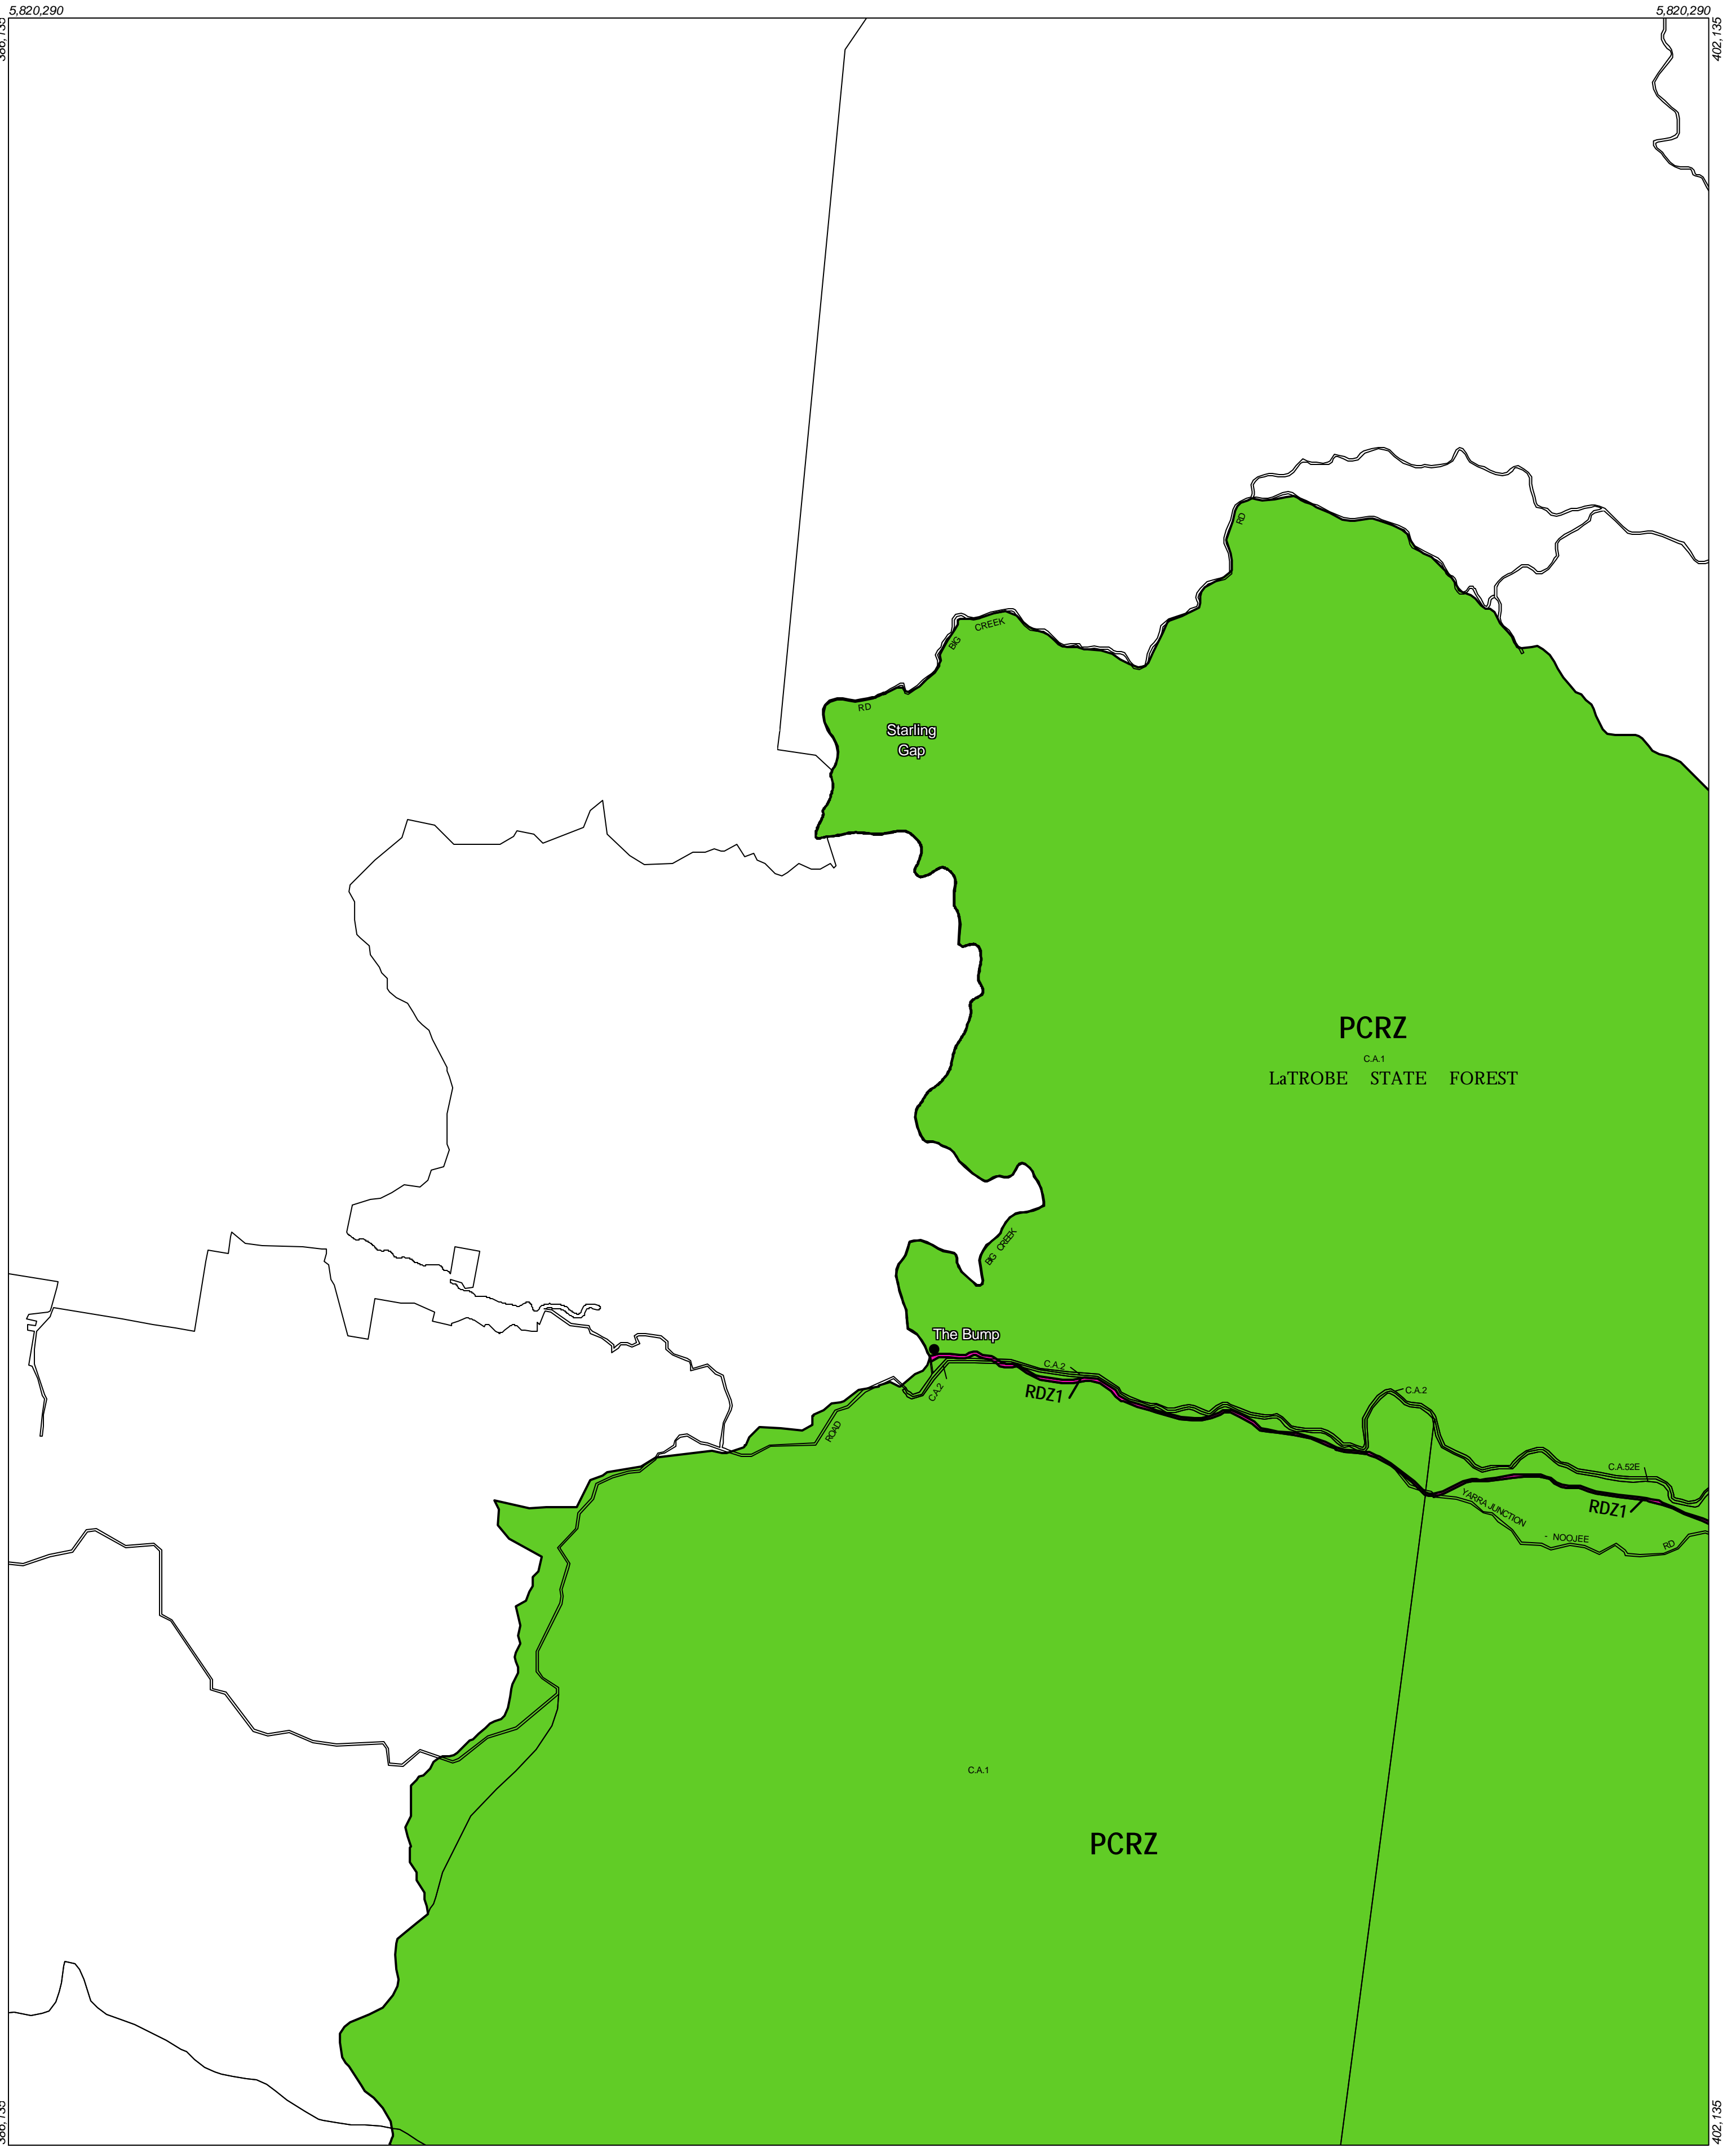

BAW BAW PLANNING SCHEME - LOCAL PROVISION

Public Land	
	Public Conservation And Resource Zone
	Road Zone Category 1

AUSTRALIAN MAP GRID ZONE 55

Amendment C17
Printed: 2016/2003