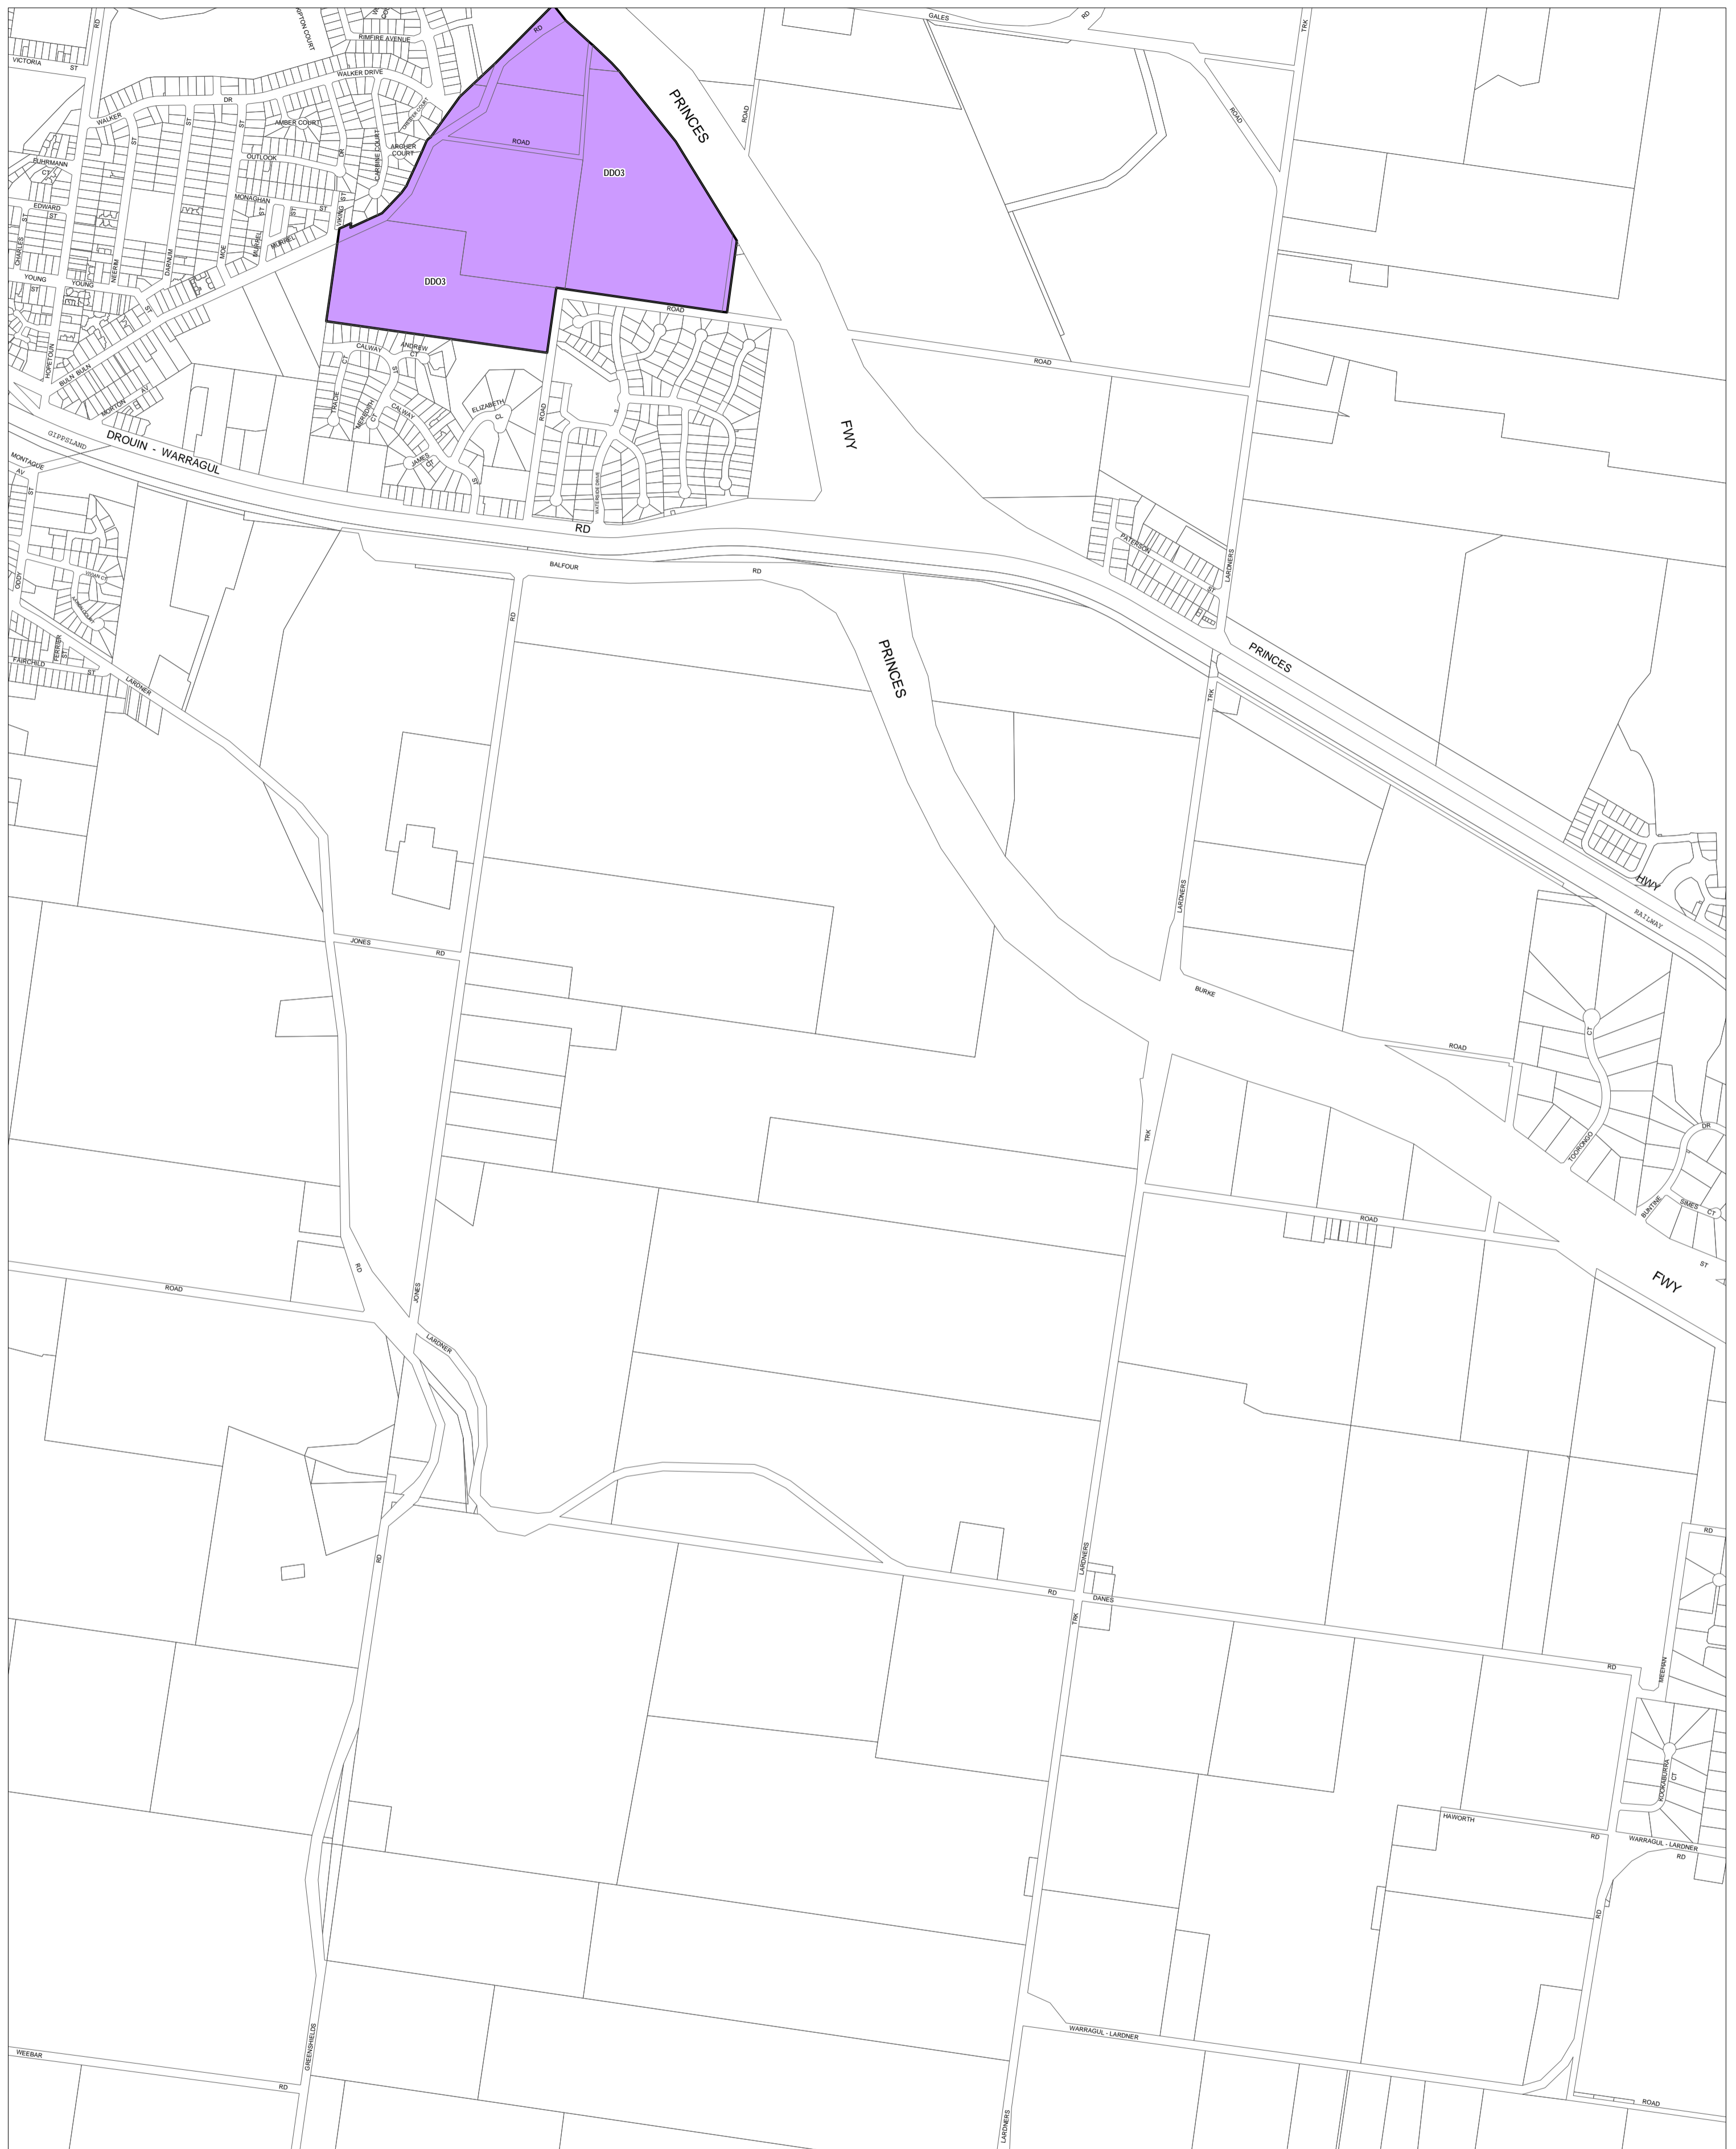

BAW BAW PLANNING SCHEME - LOCAL PROVISION

Overlays

DD03 Design And Development Overlay - Schedule 3

AUSTRALIAN MAP GRID ZONE 55

Printed: 28/6/2013

AMENDMENT C88