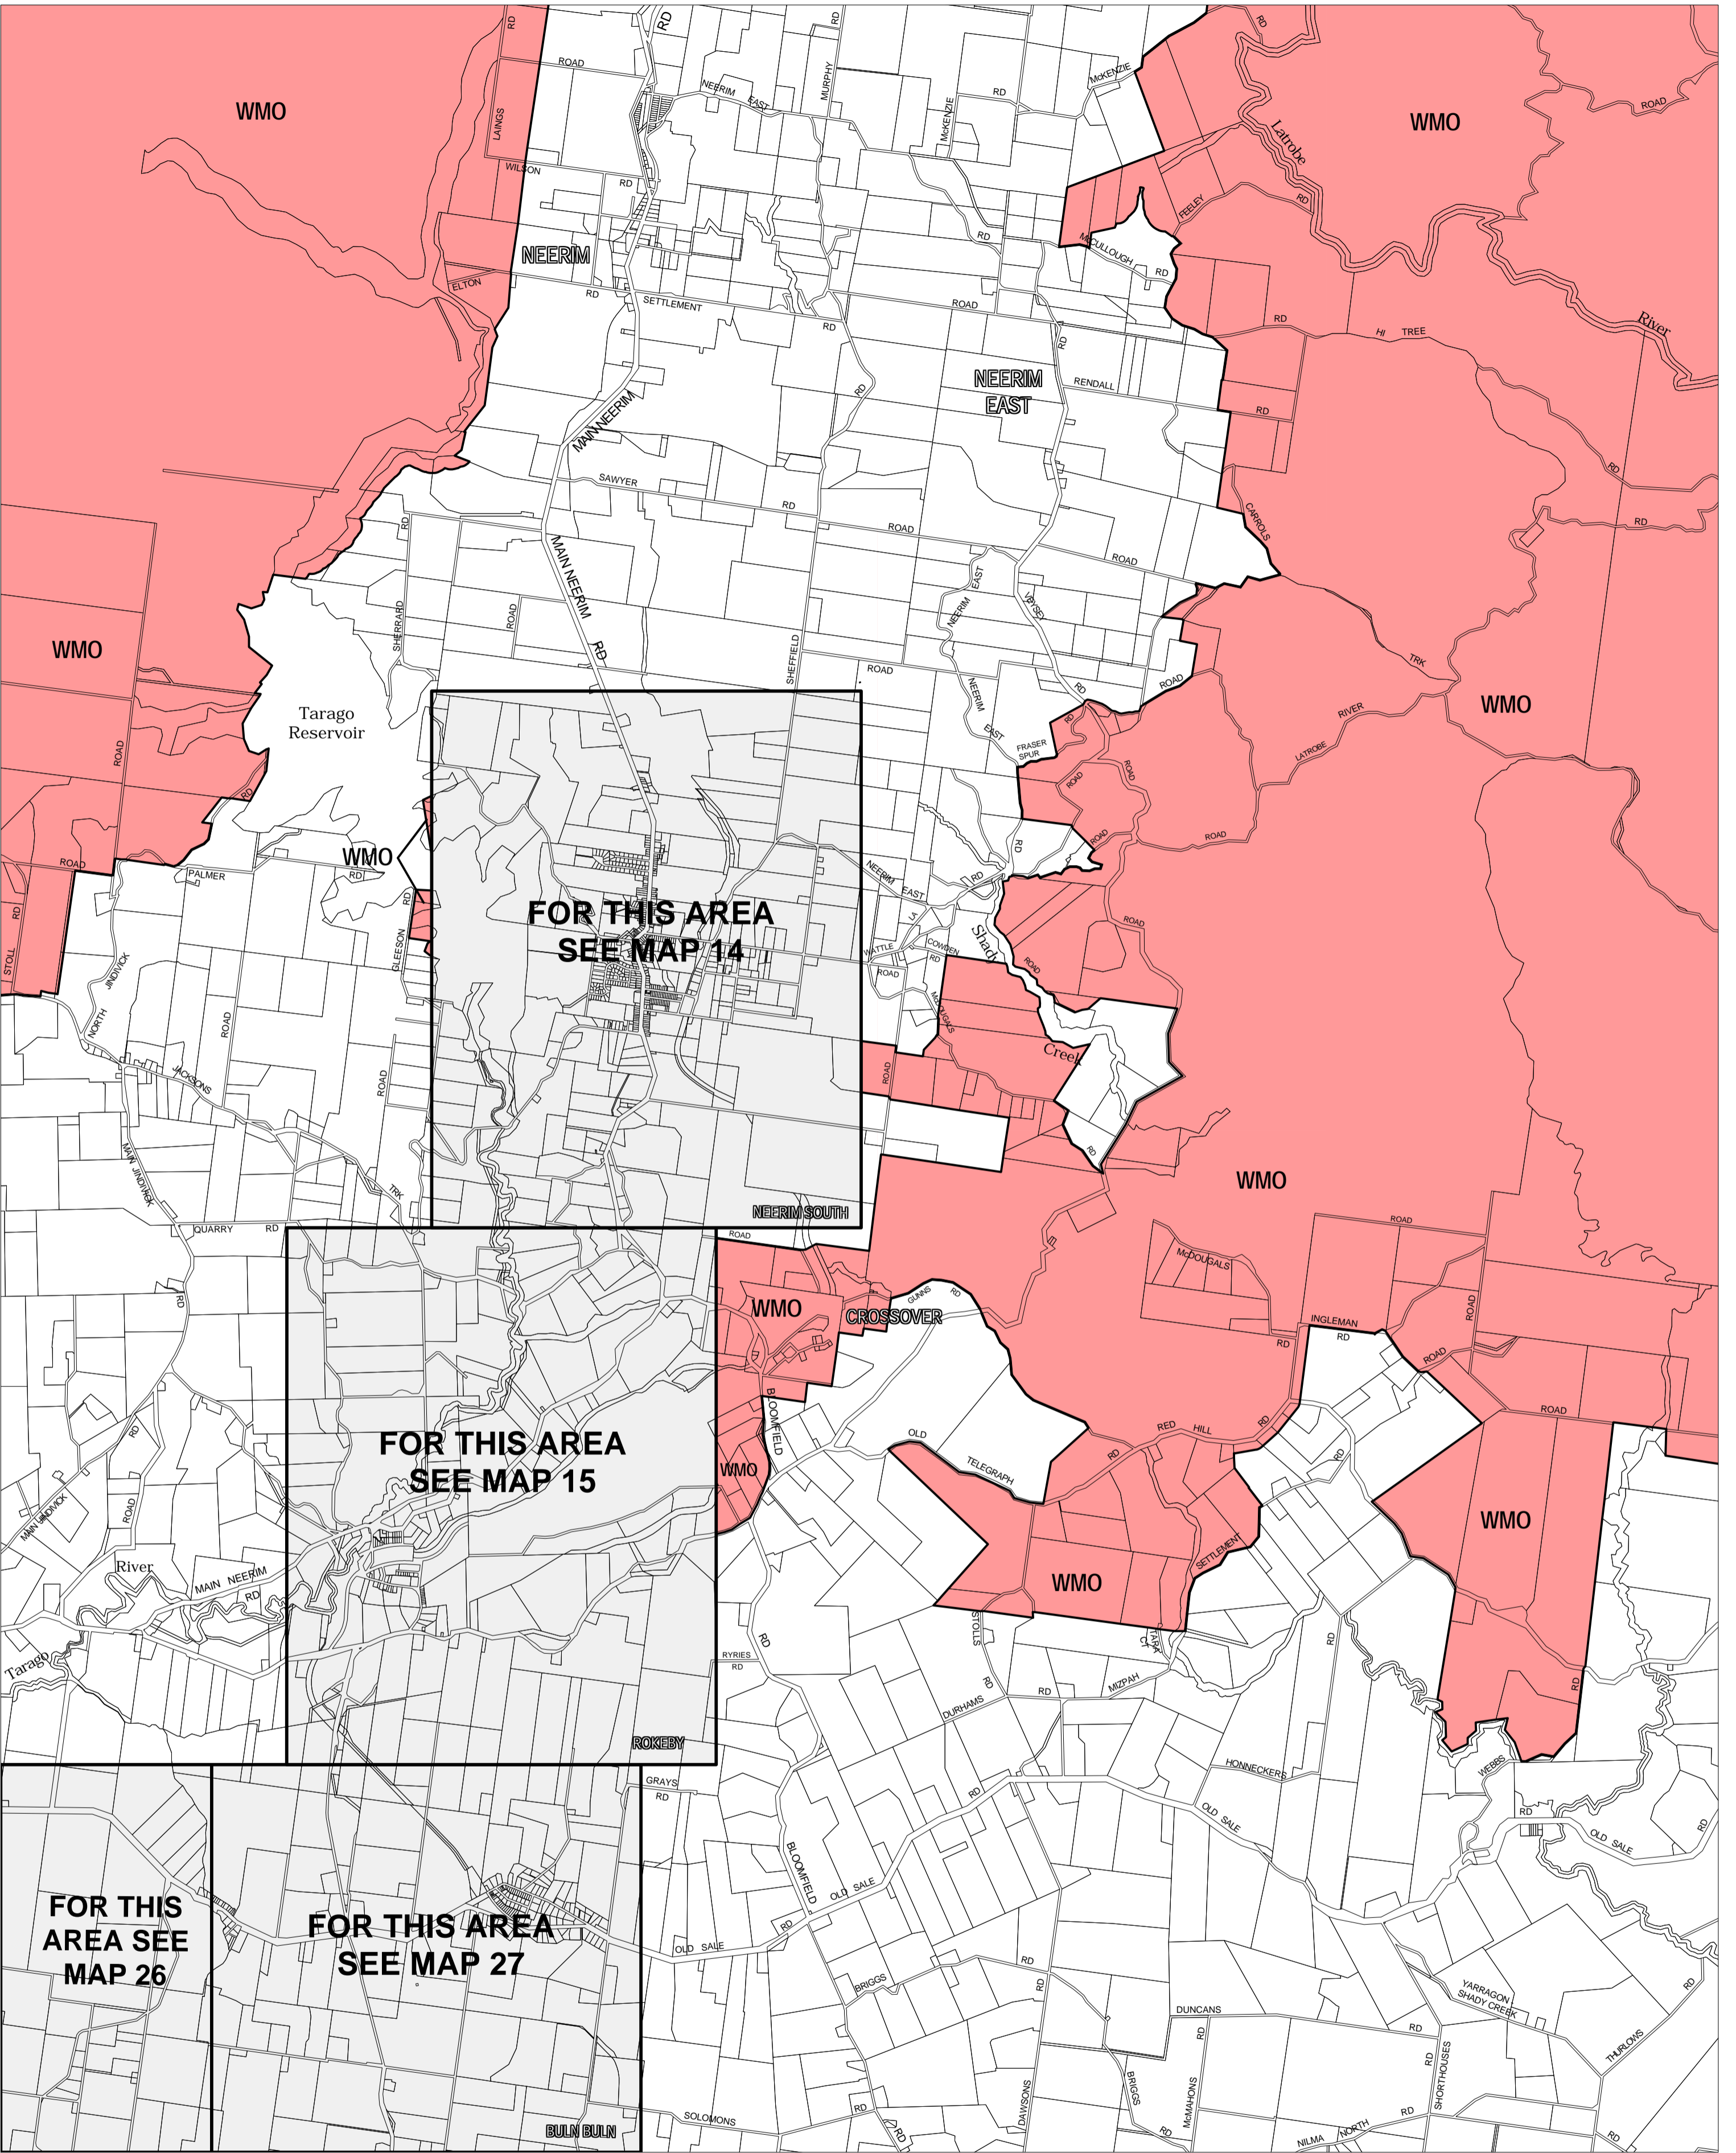

BAW BAW PLANNING SCHEME - LOCAL PROVISION

Overlays
Wildfire Management Overlay

INDEX TO ADJOINING METRIC SERIES MAP

Printed: 20/7/2007

AMENDMENT C33