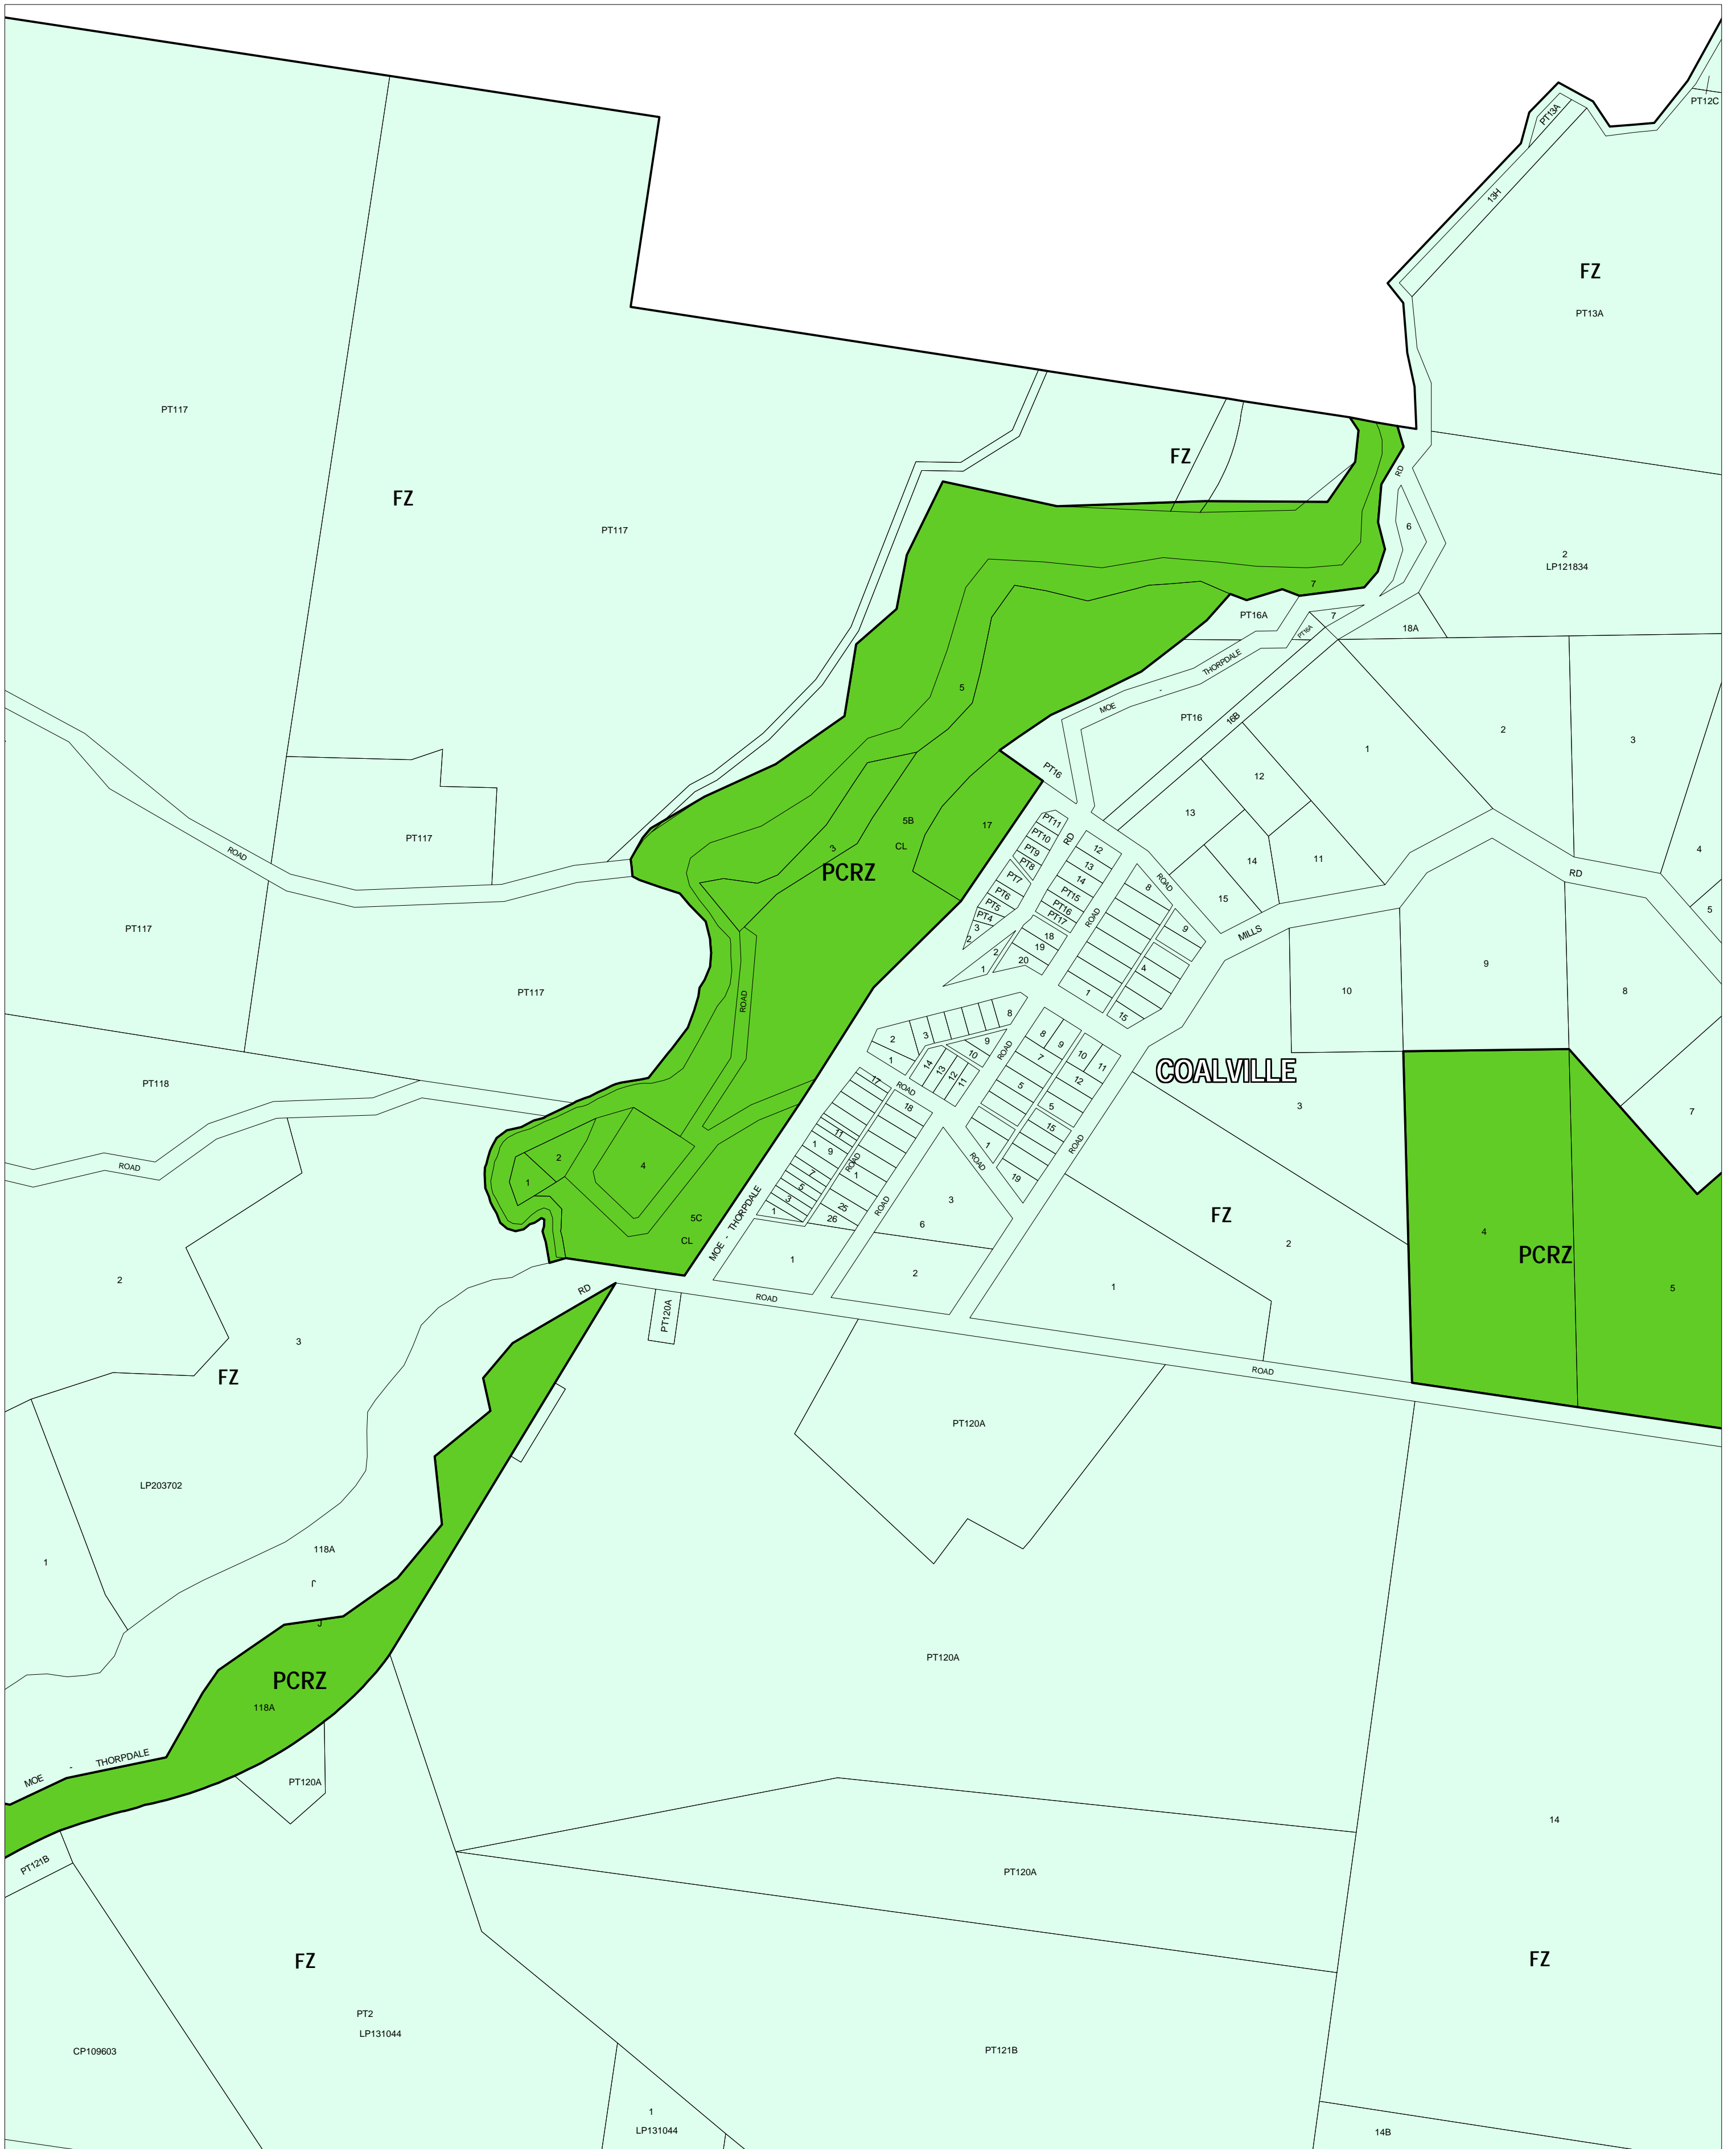

BAW BAW PLANNING SCHEME - LOCAL PROVISION

Public Land	Public Conservation And Resource Zone
Rural	Farming Zone

THIS MAP INCORPORATES APPROVED ZONES AS AT: 15/03/06 AMENDMENT C35

Printed: 9/5/2006