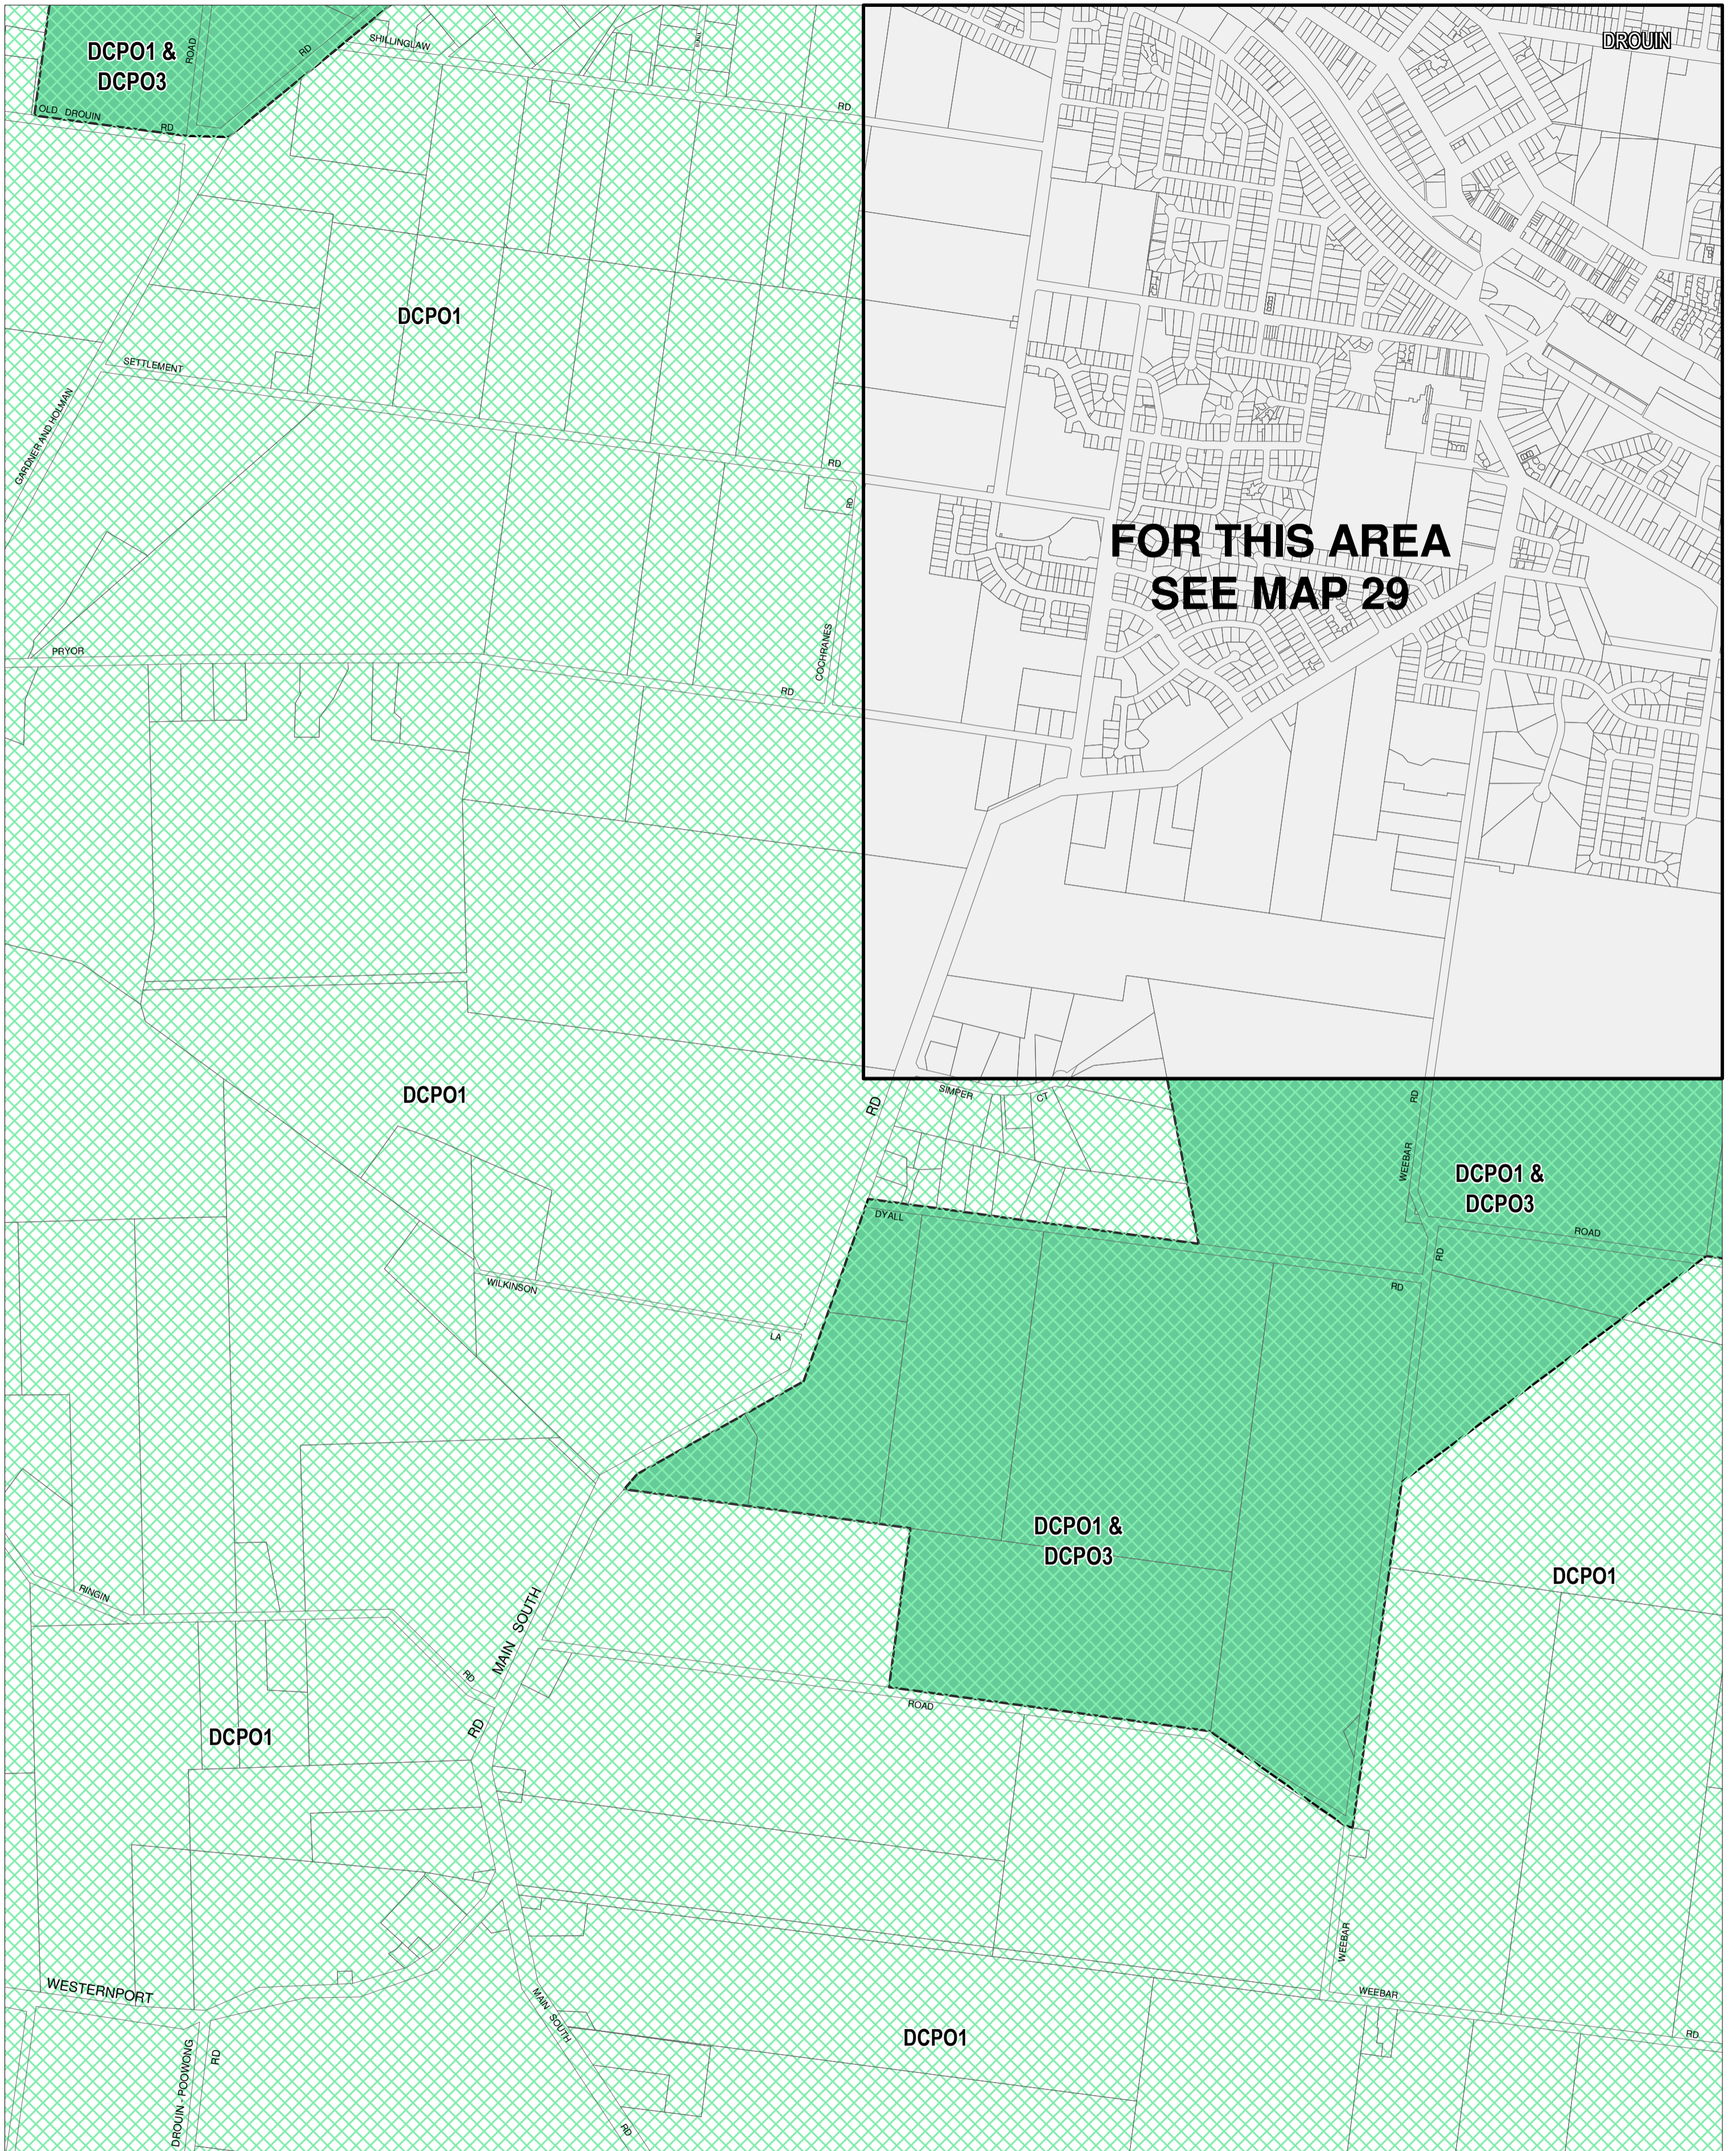

BAW BAW PLANNING SCHEME - LOCAL PROVISION

Overlays

- Development Contributions Plan Overlay - Schedule 1
- Development Contributions Plan Overlay - Schedule 3

200 0 200 400 600 800 1000 m

AUSTRALIAN MAP GRID ZONE 55

INDEX TO ADJOINING METRIC SERIES MAP

1	2	3	4
5	6	7	8
9	10	11	12
13	14	15	16
17	18	19	20
21	22	23	24
25	26	27	28
29	30	31	32
33	34	35	36
37	38	39	40
41	42	43	44
45	46	47	48
49	50	51	52

Printed: 17/7/2015

AMENDMENT C112