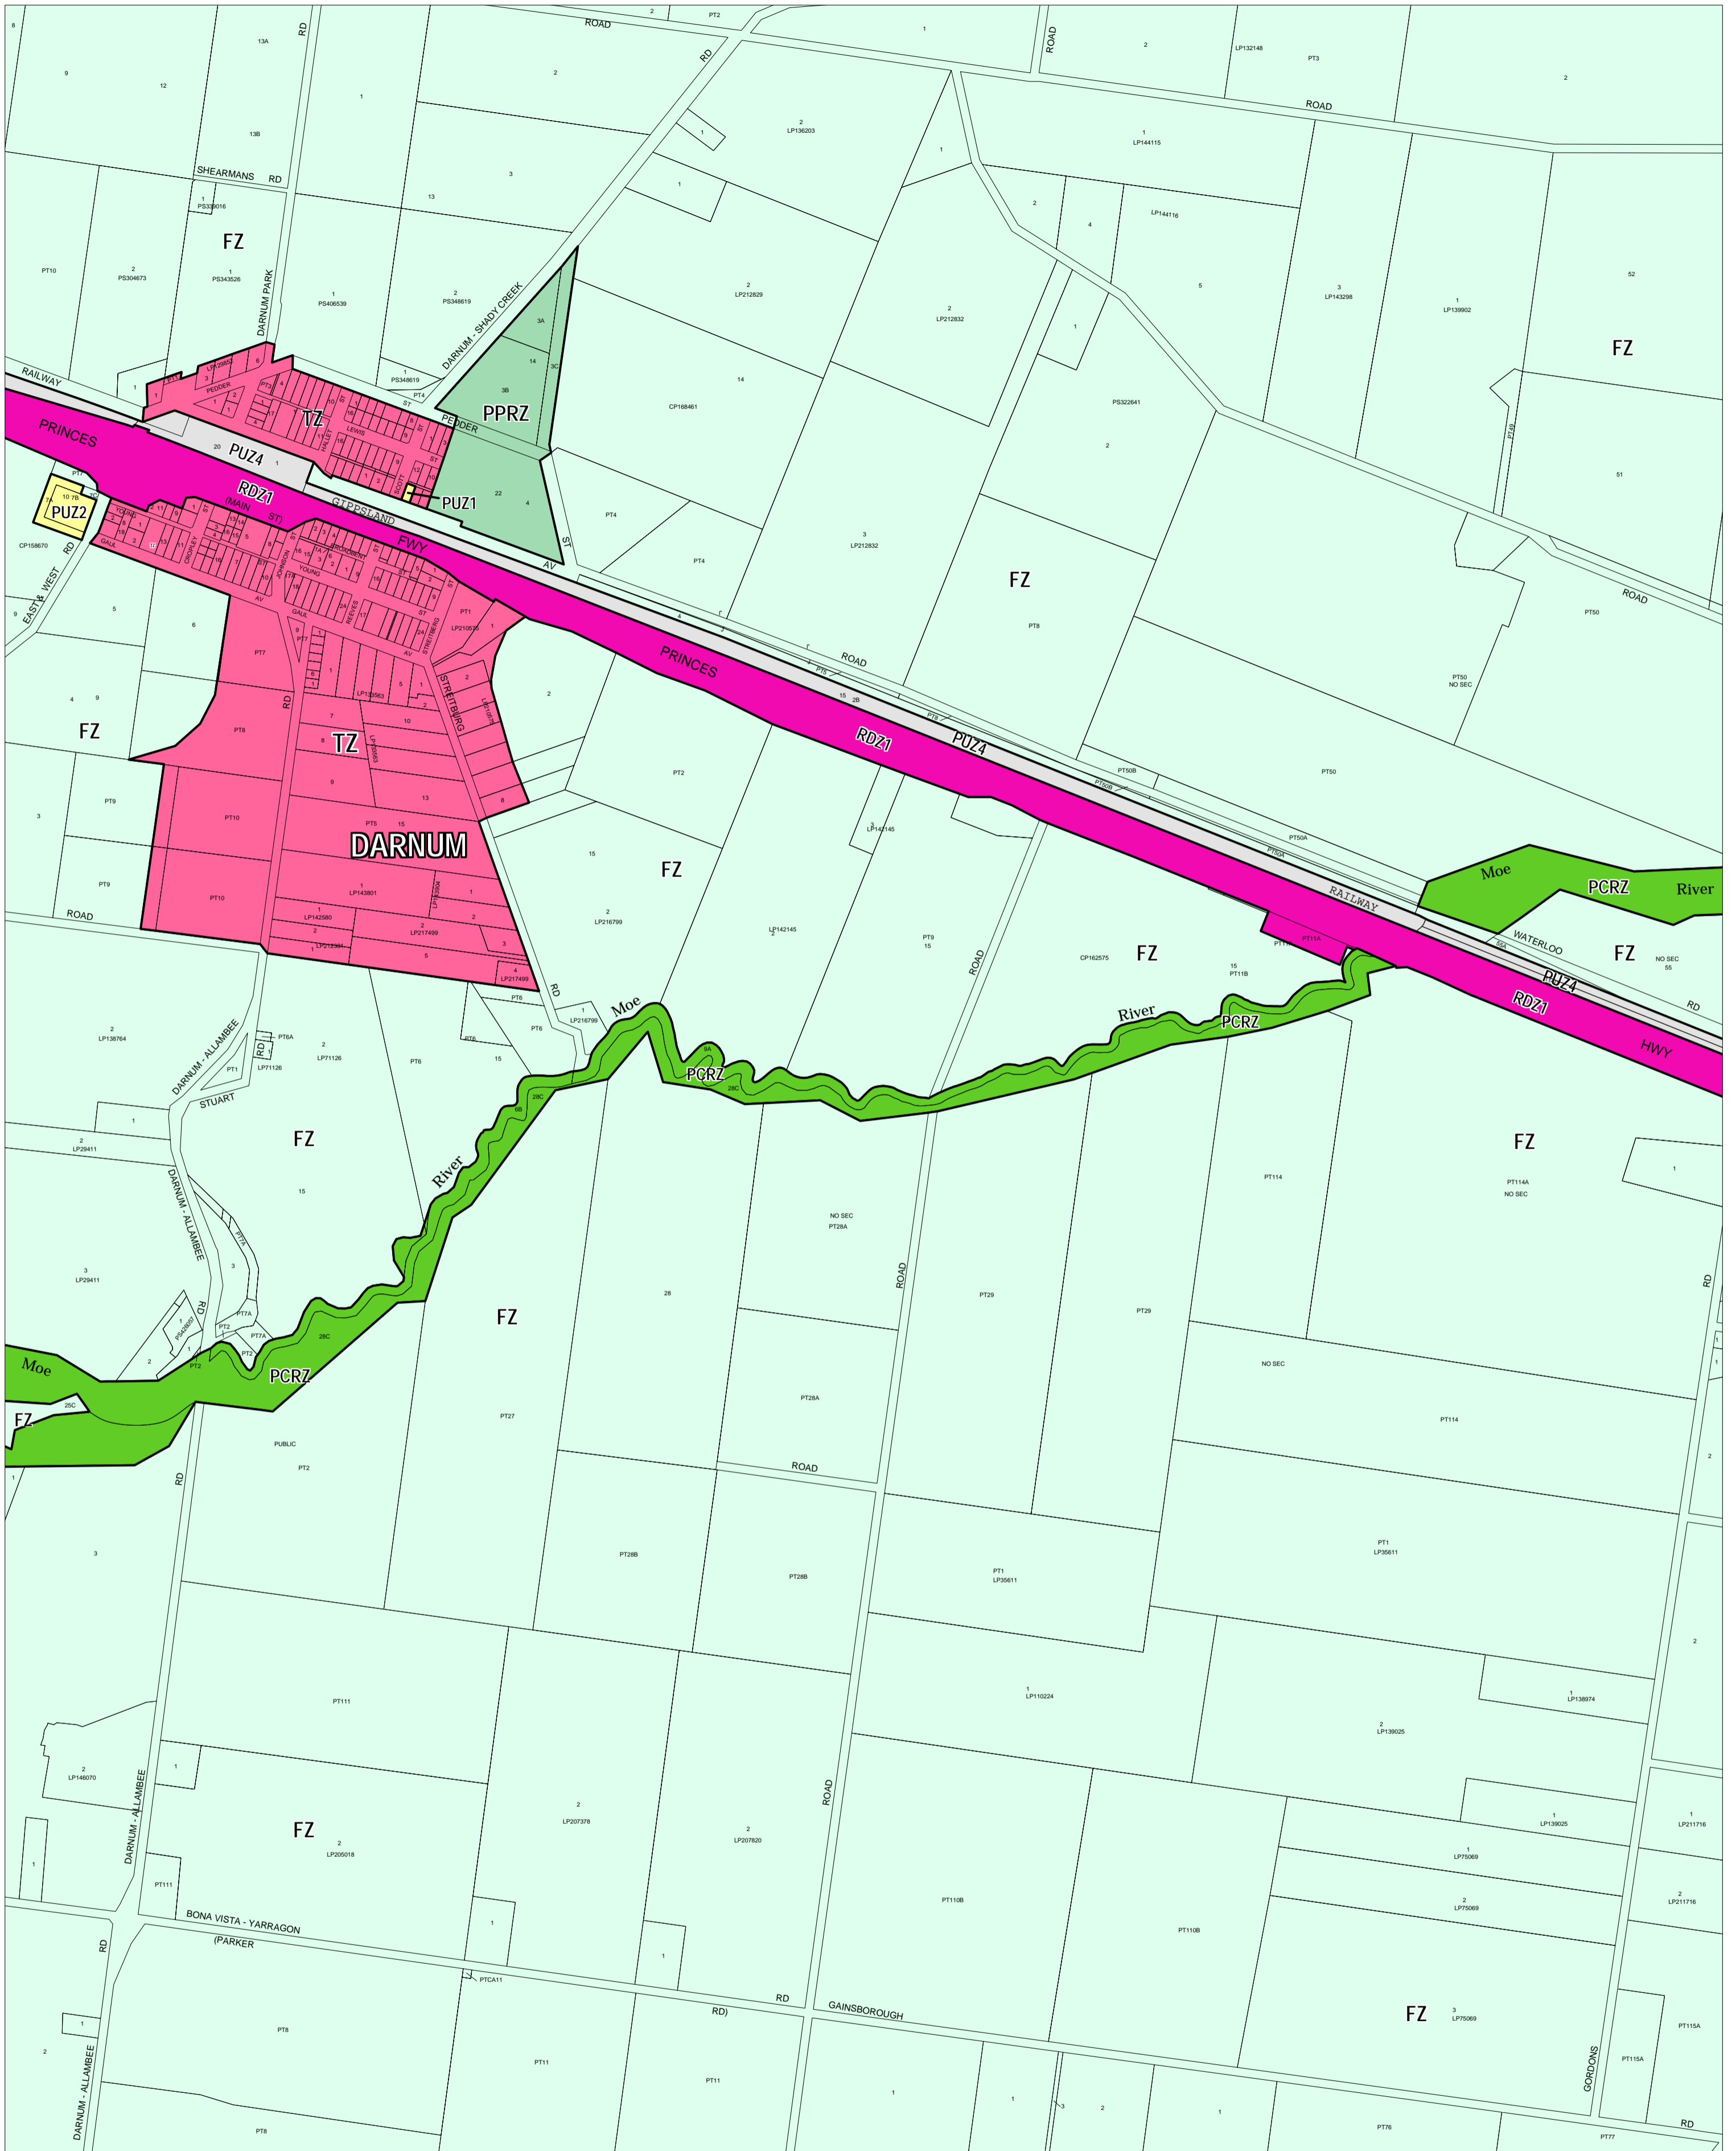

BAW BAW PLANNING SCHEME - LOCAL PROVISION

Public Land	
	Public Conservation And Resource Zone
	Public Park And Recreation Zone
	Public Use Zone - Education
	Public Use Zone - Service And Utility
	Public Use Zone - Transport
	Road Zone - Category 1
Residential	
	Township Zone
Rural	
	Farming Zone

Printed: 29/5/2009

AMENDMENT C64 PART 1

ZONES

MAP No 37