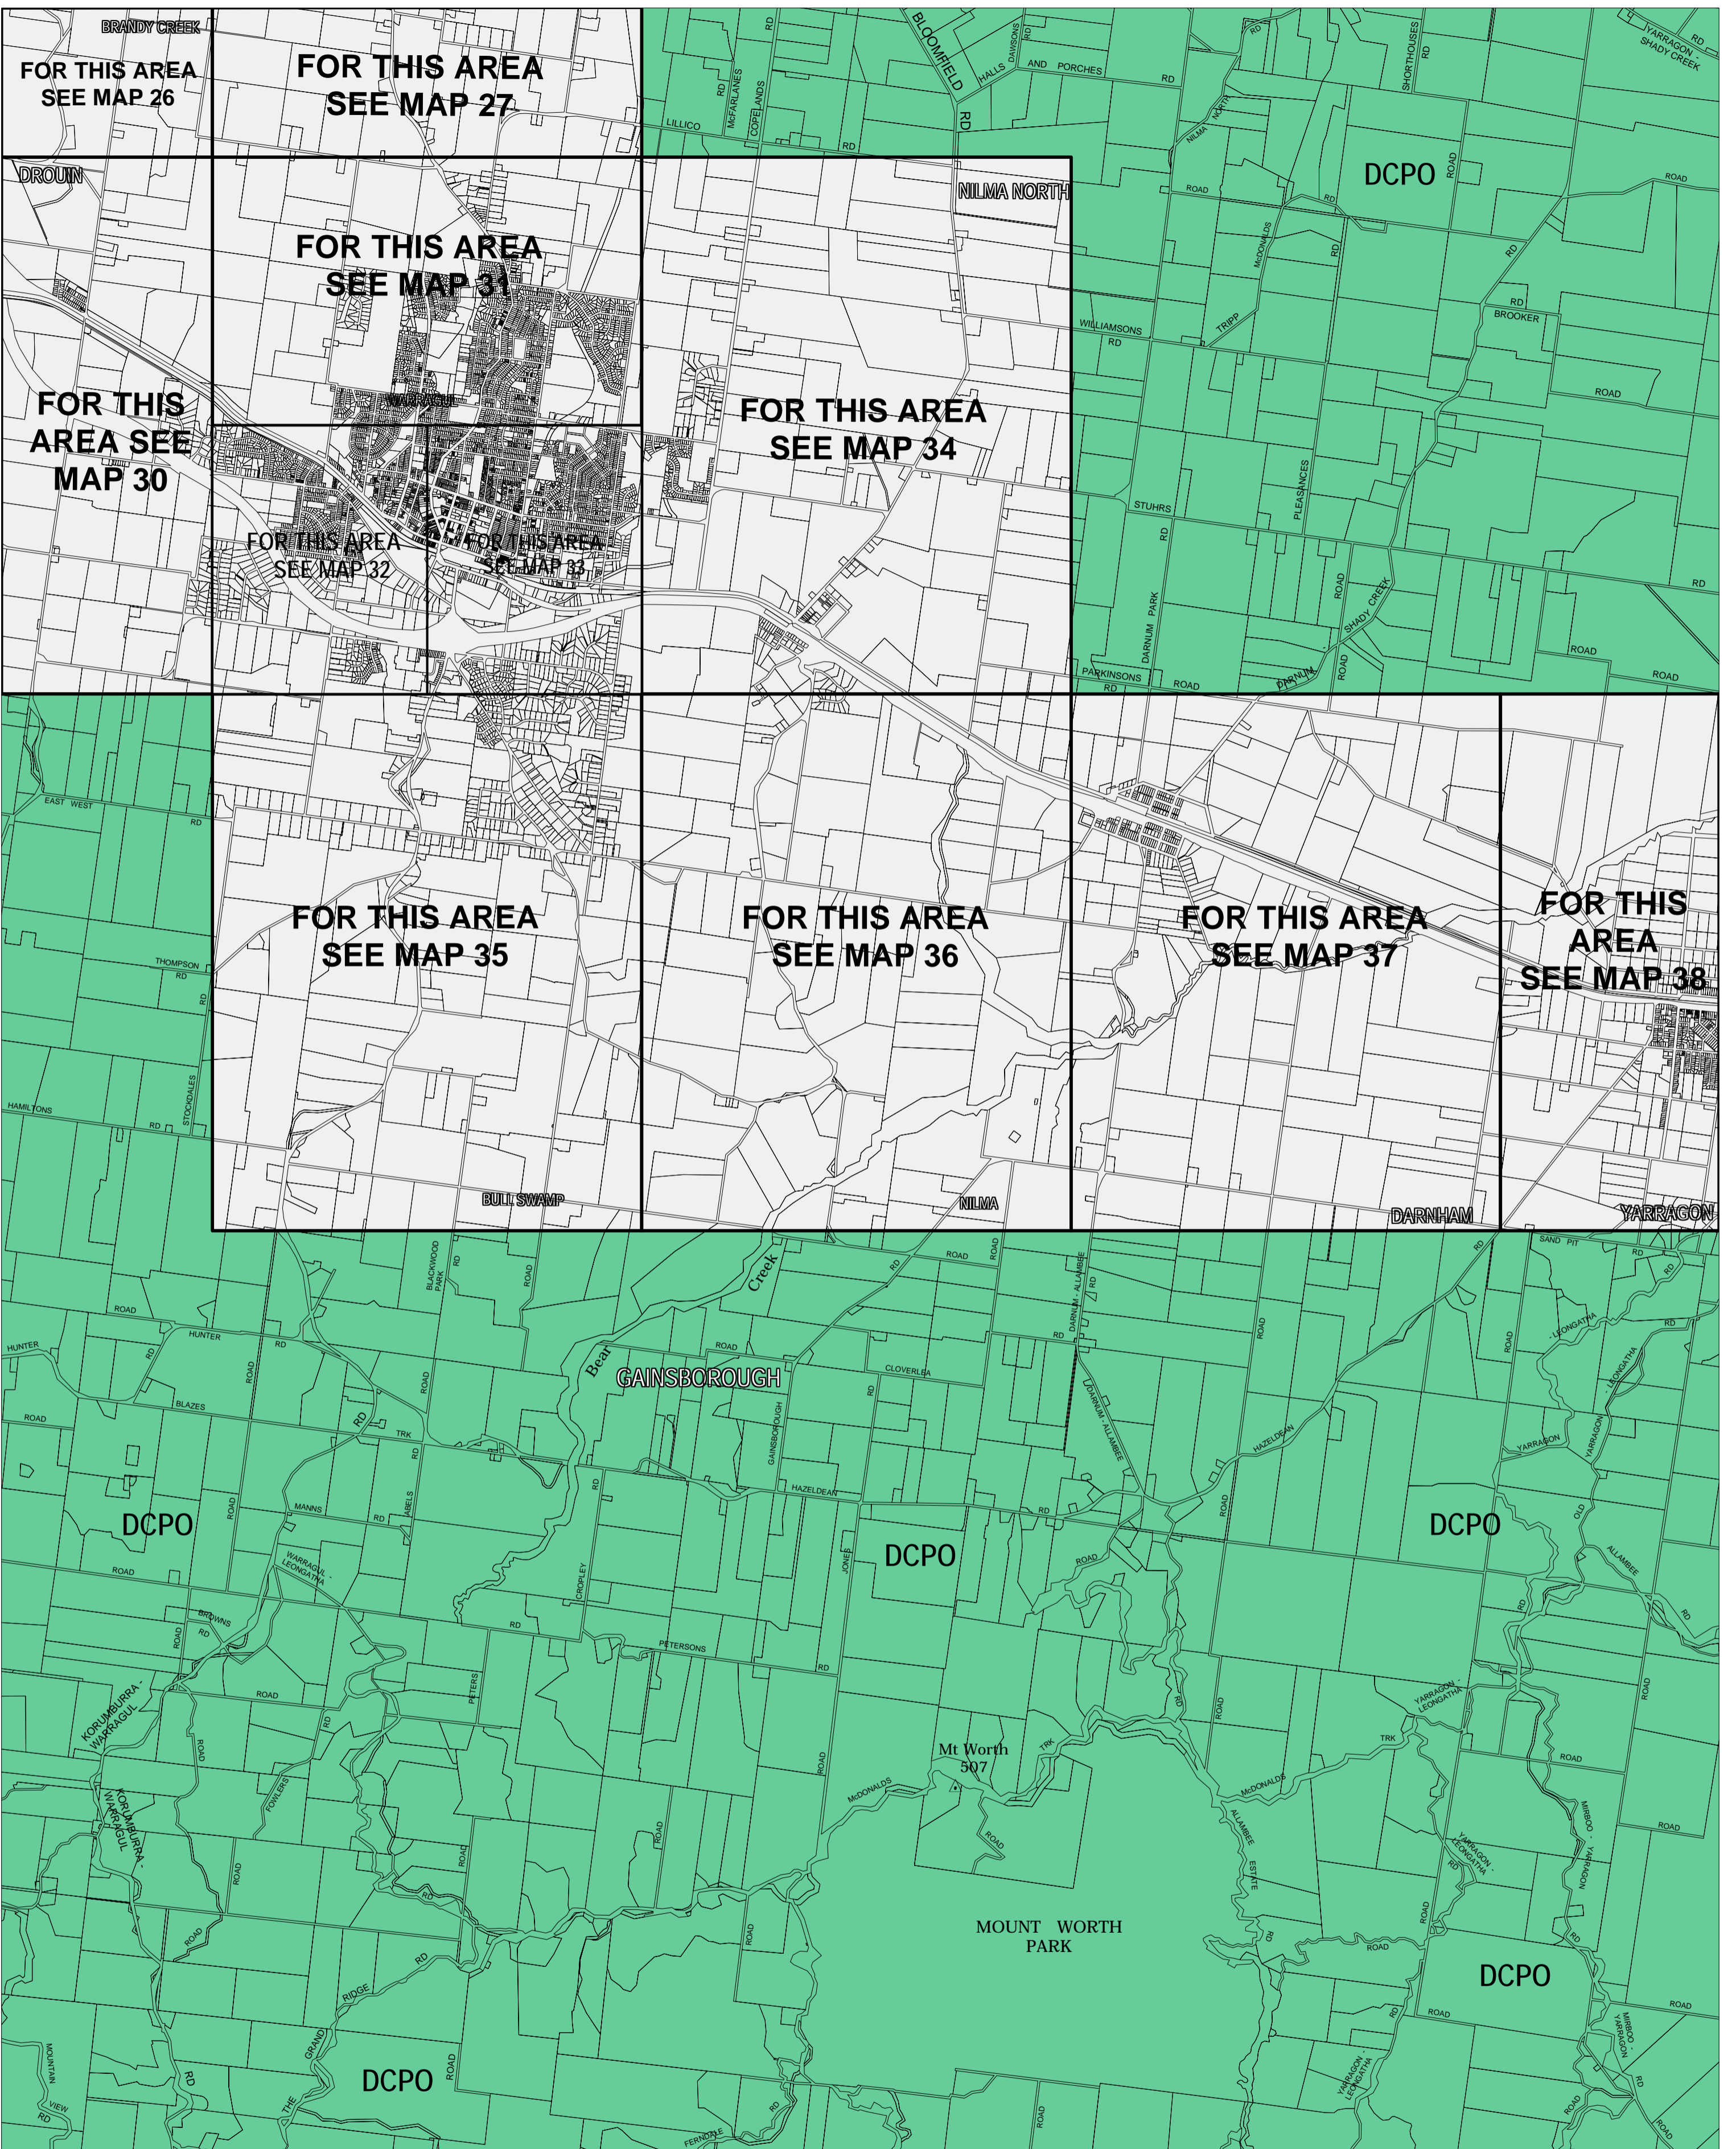

BAW BAW PLANNING SCHEME - LOCAL PROVISION

FOR THIS AREA
SEE MAP 26

FOR THIS AREA
SEE MAP 27

FOR THIS AREA
SEE MAP 31

FOR THIS AREA
SEE
MAP 30

FOR THIS AREA
SEE MAP 34

FOR THIS AREA
SEE MAP 32

FOR THIS AREA
SEE MAP 33

FOR THIS AREA
SEE MAP 35

FOR THIS AREA
SEE MAP 36

FOR THIS AREA
SEE MAP 37

FOR THIS AREA
SEE MAP 38

Overlays

- DCPO Development Contributions Plan Overlay

AUSTRALIAN MAP GRID ZONE 55

Printed: 12/5/2008

AMENDMENT C47 PART 1