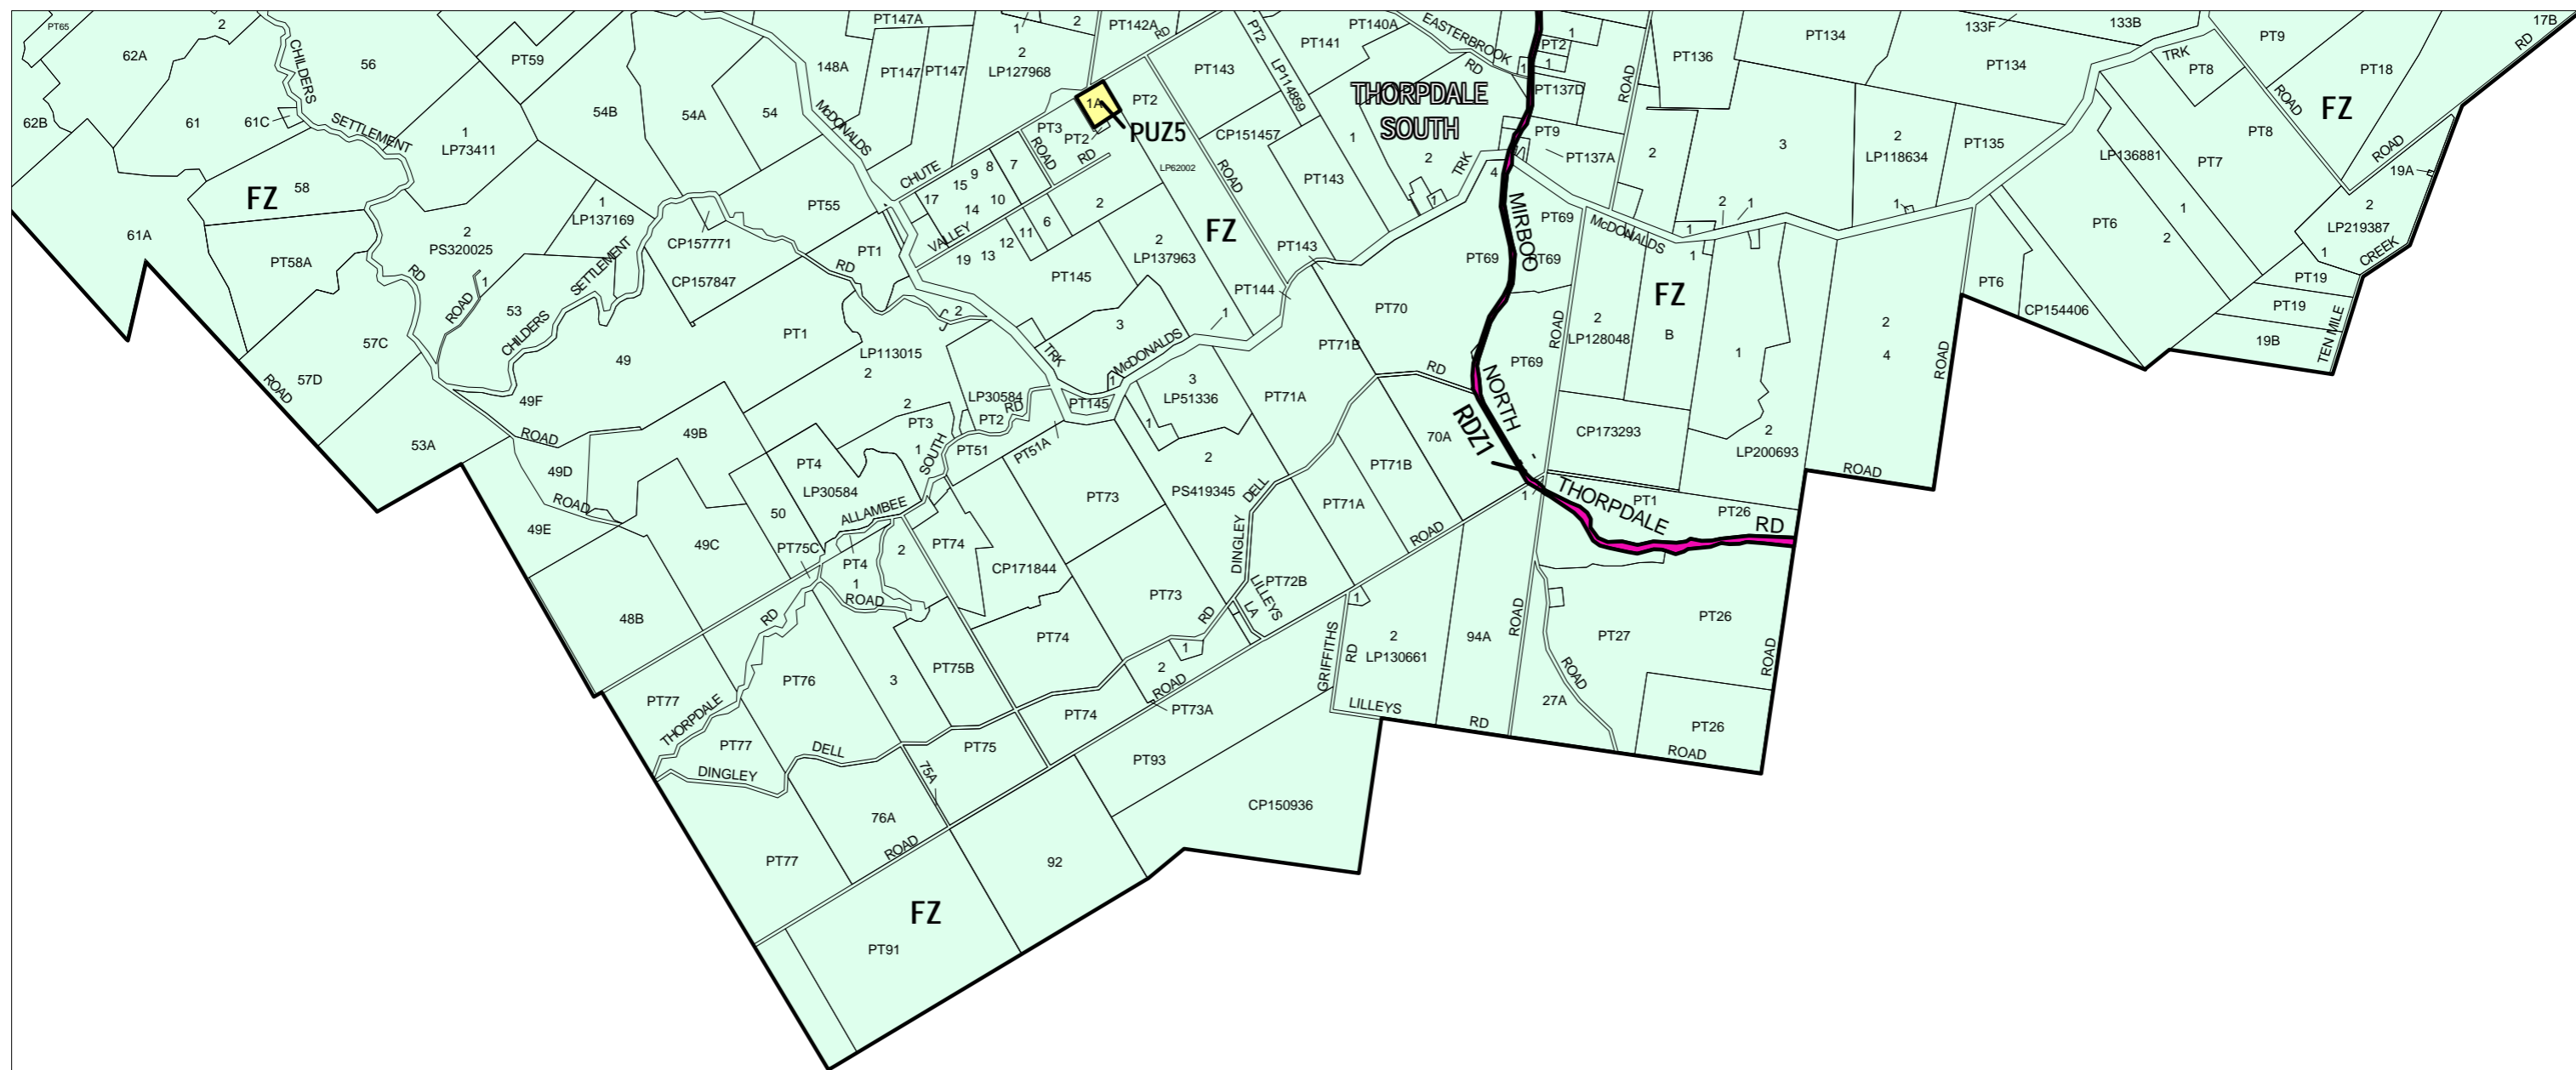

BAW BAW PLANNING SCHEME - LOCAL PROVISION

Public Land	
	Public Use Zone
	Cemetery/crematorium
Rural	
	Road Zone Category 1
	Farming Zone

INDEX TO ADJOINING METRIC SERIES MAP

Amendment C35
Printed: 8/3/2006