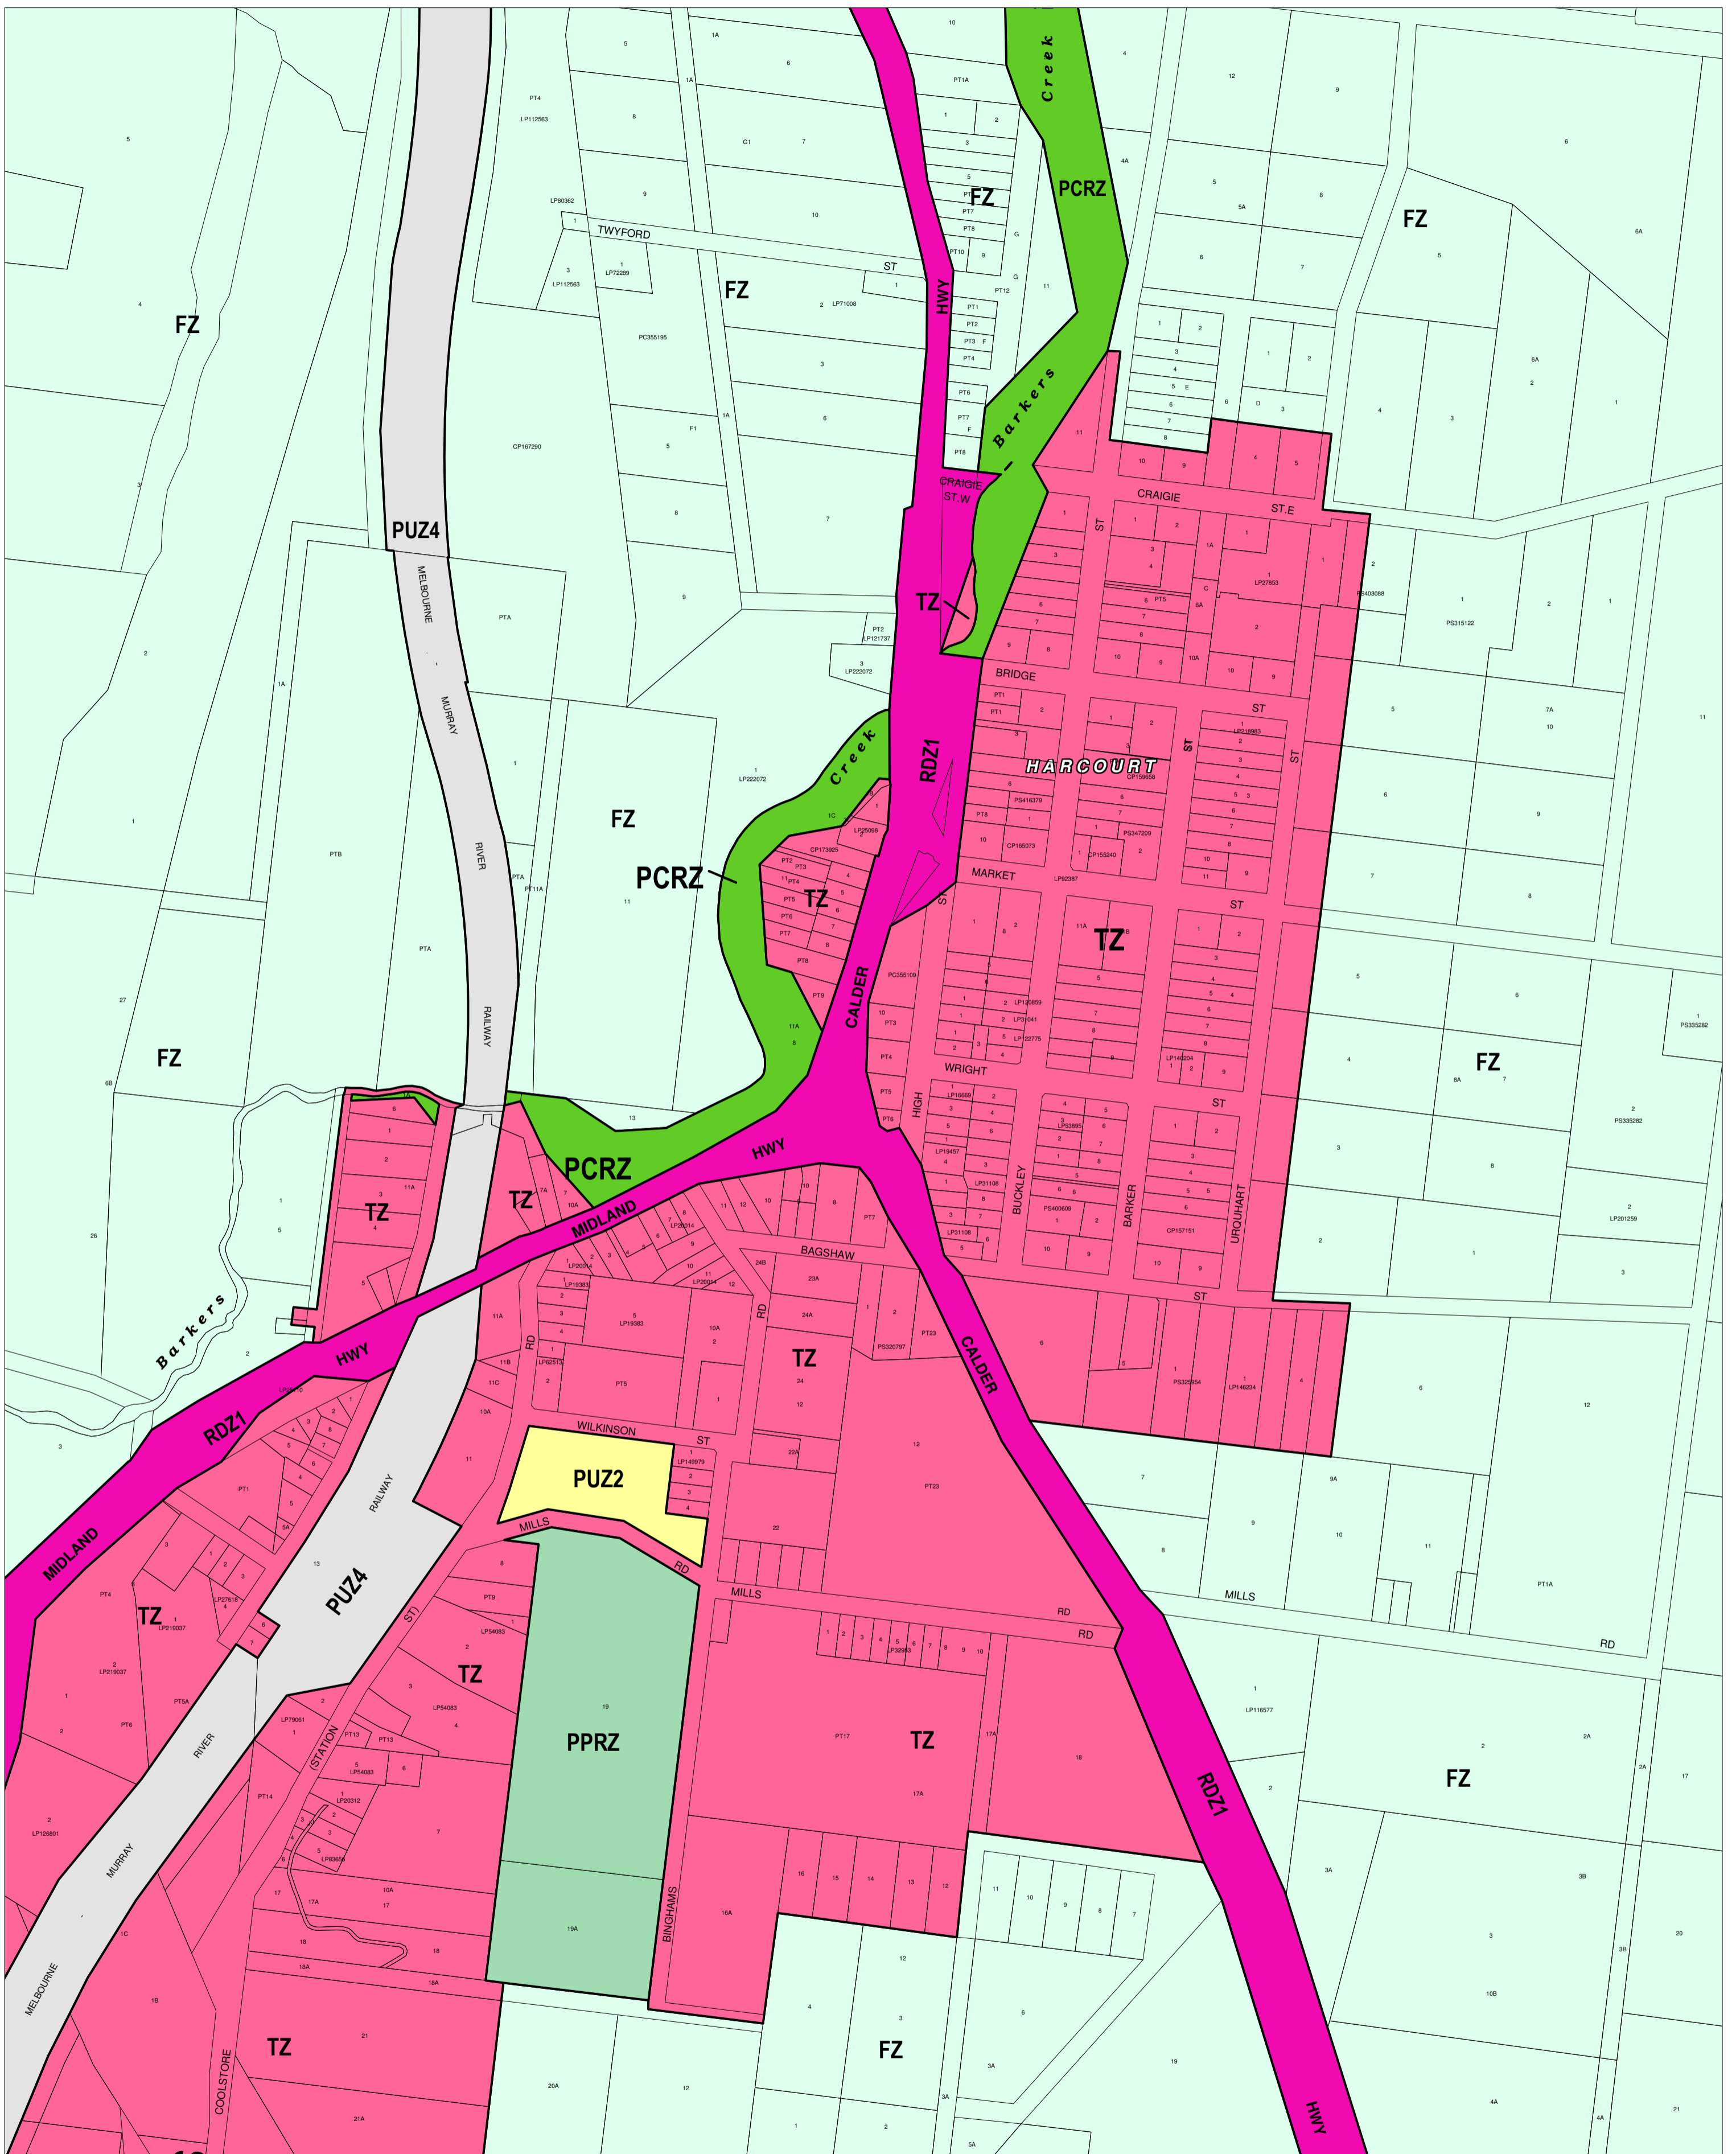

MOUNT ALEXANDER PLANNING SCHEME - LOCAL PROVISION

Public Land	
	Public Conservation And Resource Zone
	Public Park And Recreation Zone
	Public Use Zone - Education
	Public Use Zone - Transport
	Road Zone - Category 1
Residential	
	Township Zone
Rural	
	Farming Zone

100 0 100 200 300 400 500 m

AUSTRALIAN MAP GRID ZONE 55

INDEX TO ADJOINING METRIC SERIES MAP

2	3	4	5	6	7	8	9
10	11	12	13	14	15	16	17
18	19	20	21	22	23	24	25
26	27	28	29	30	31	32	33
34	35	36	37	38	39	40	41
42							

Printed: 7/4/2011

AMENDMENT C37