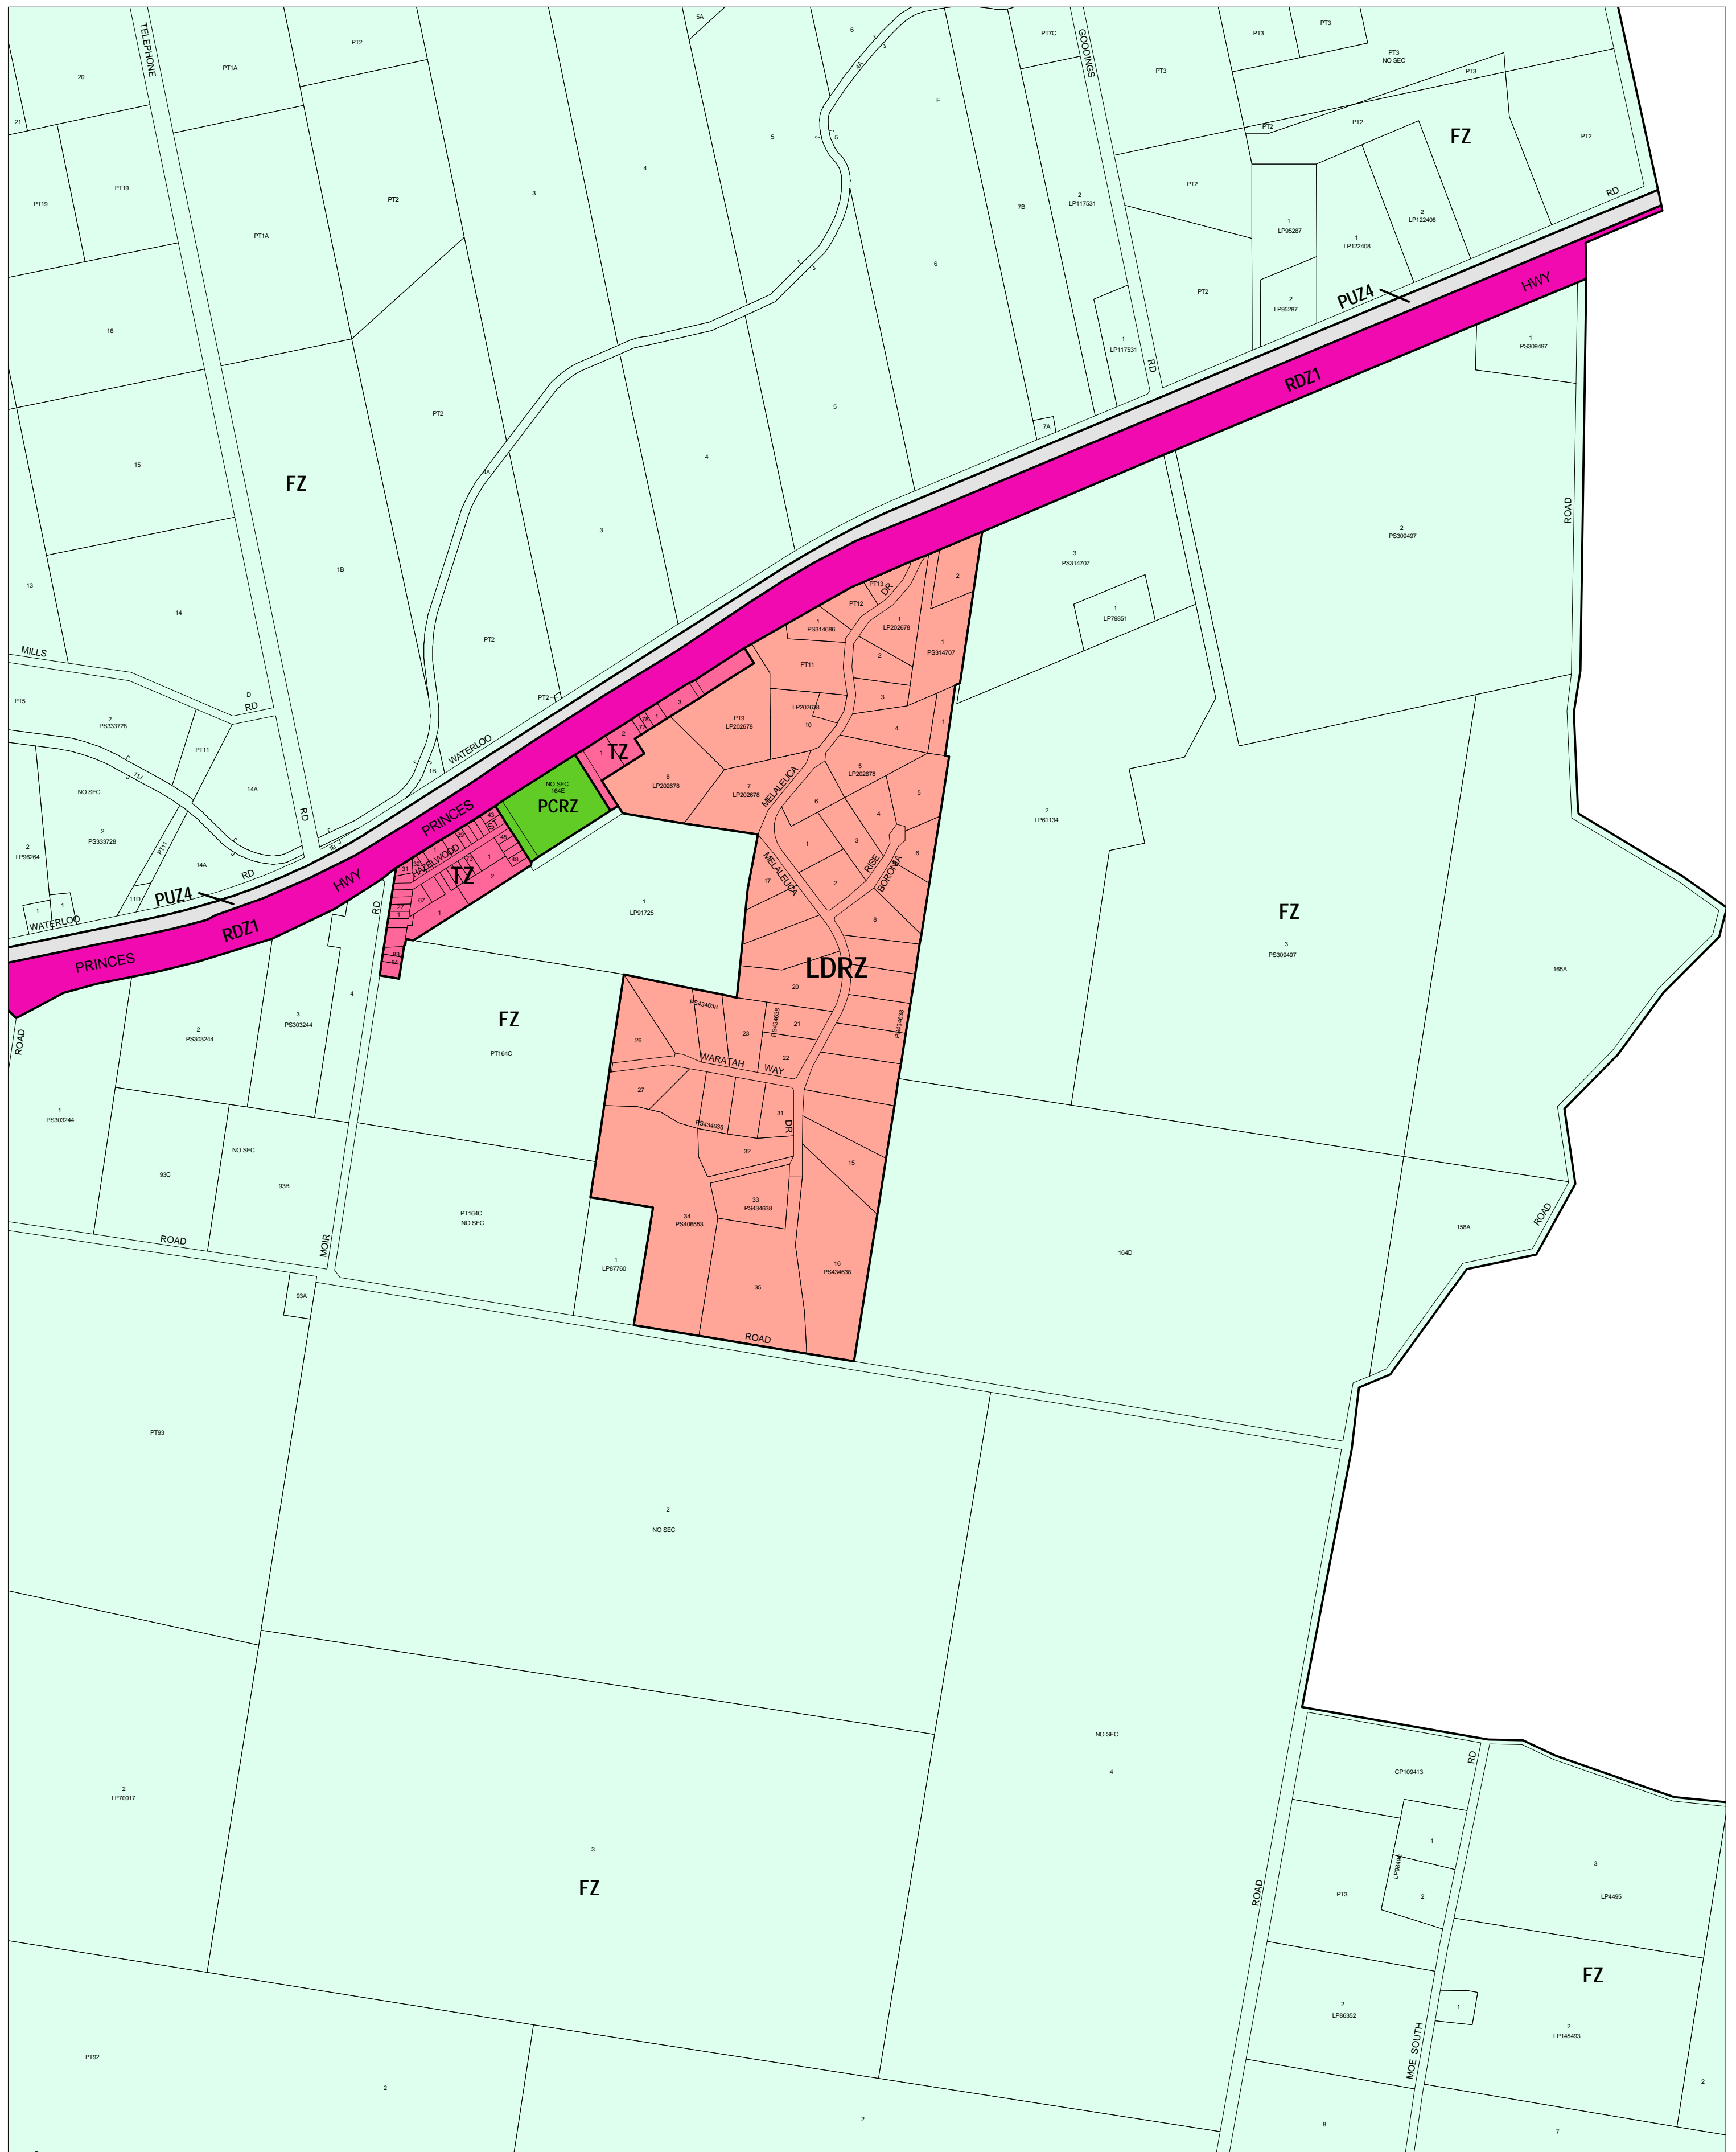

BAW BAW PLANNING SCHEME - LOCAL PROVISION

Public Land	Public Conservation And Resource Zone
PUZ4	Public Use Zone Transport
RDZ1	Road Zone Category 1
Residential	
LDRZ	Low Density Residential Zone
TZ	Township Zone
Rural	
FZ	Farming Zone

THIS MAP INCORPORATES APPROVED ZONES AS AT: 15/03/06 AMENDMENT C35

Printed: 9/5/2006

INDEX TO ADJOINING METRIC SERIES MAP