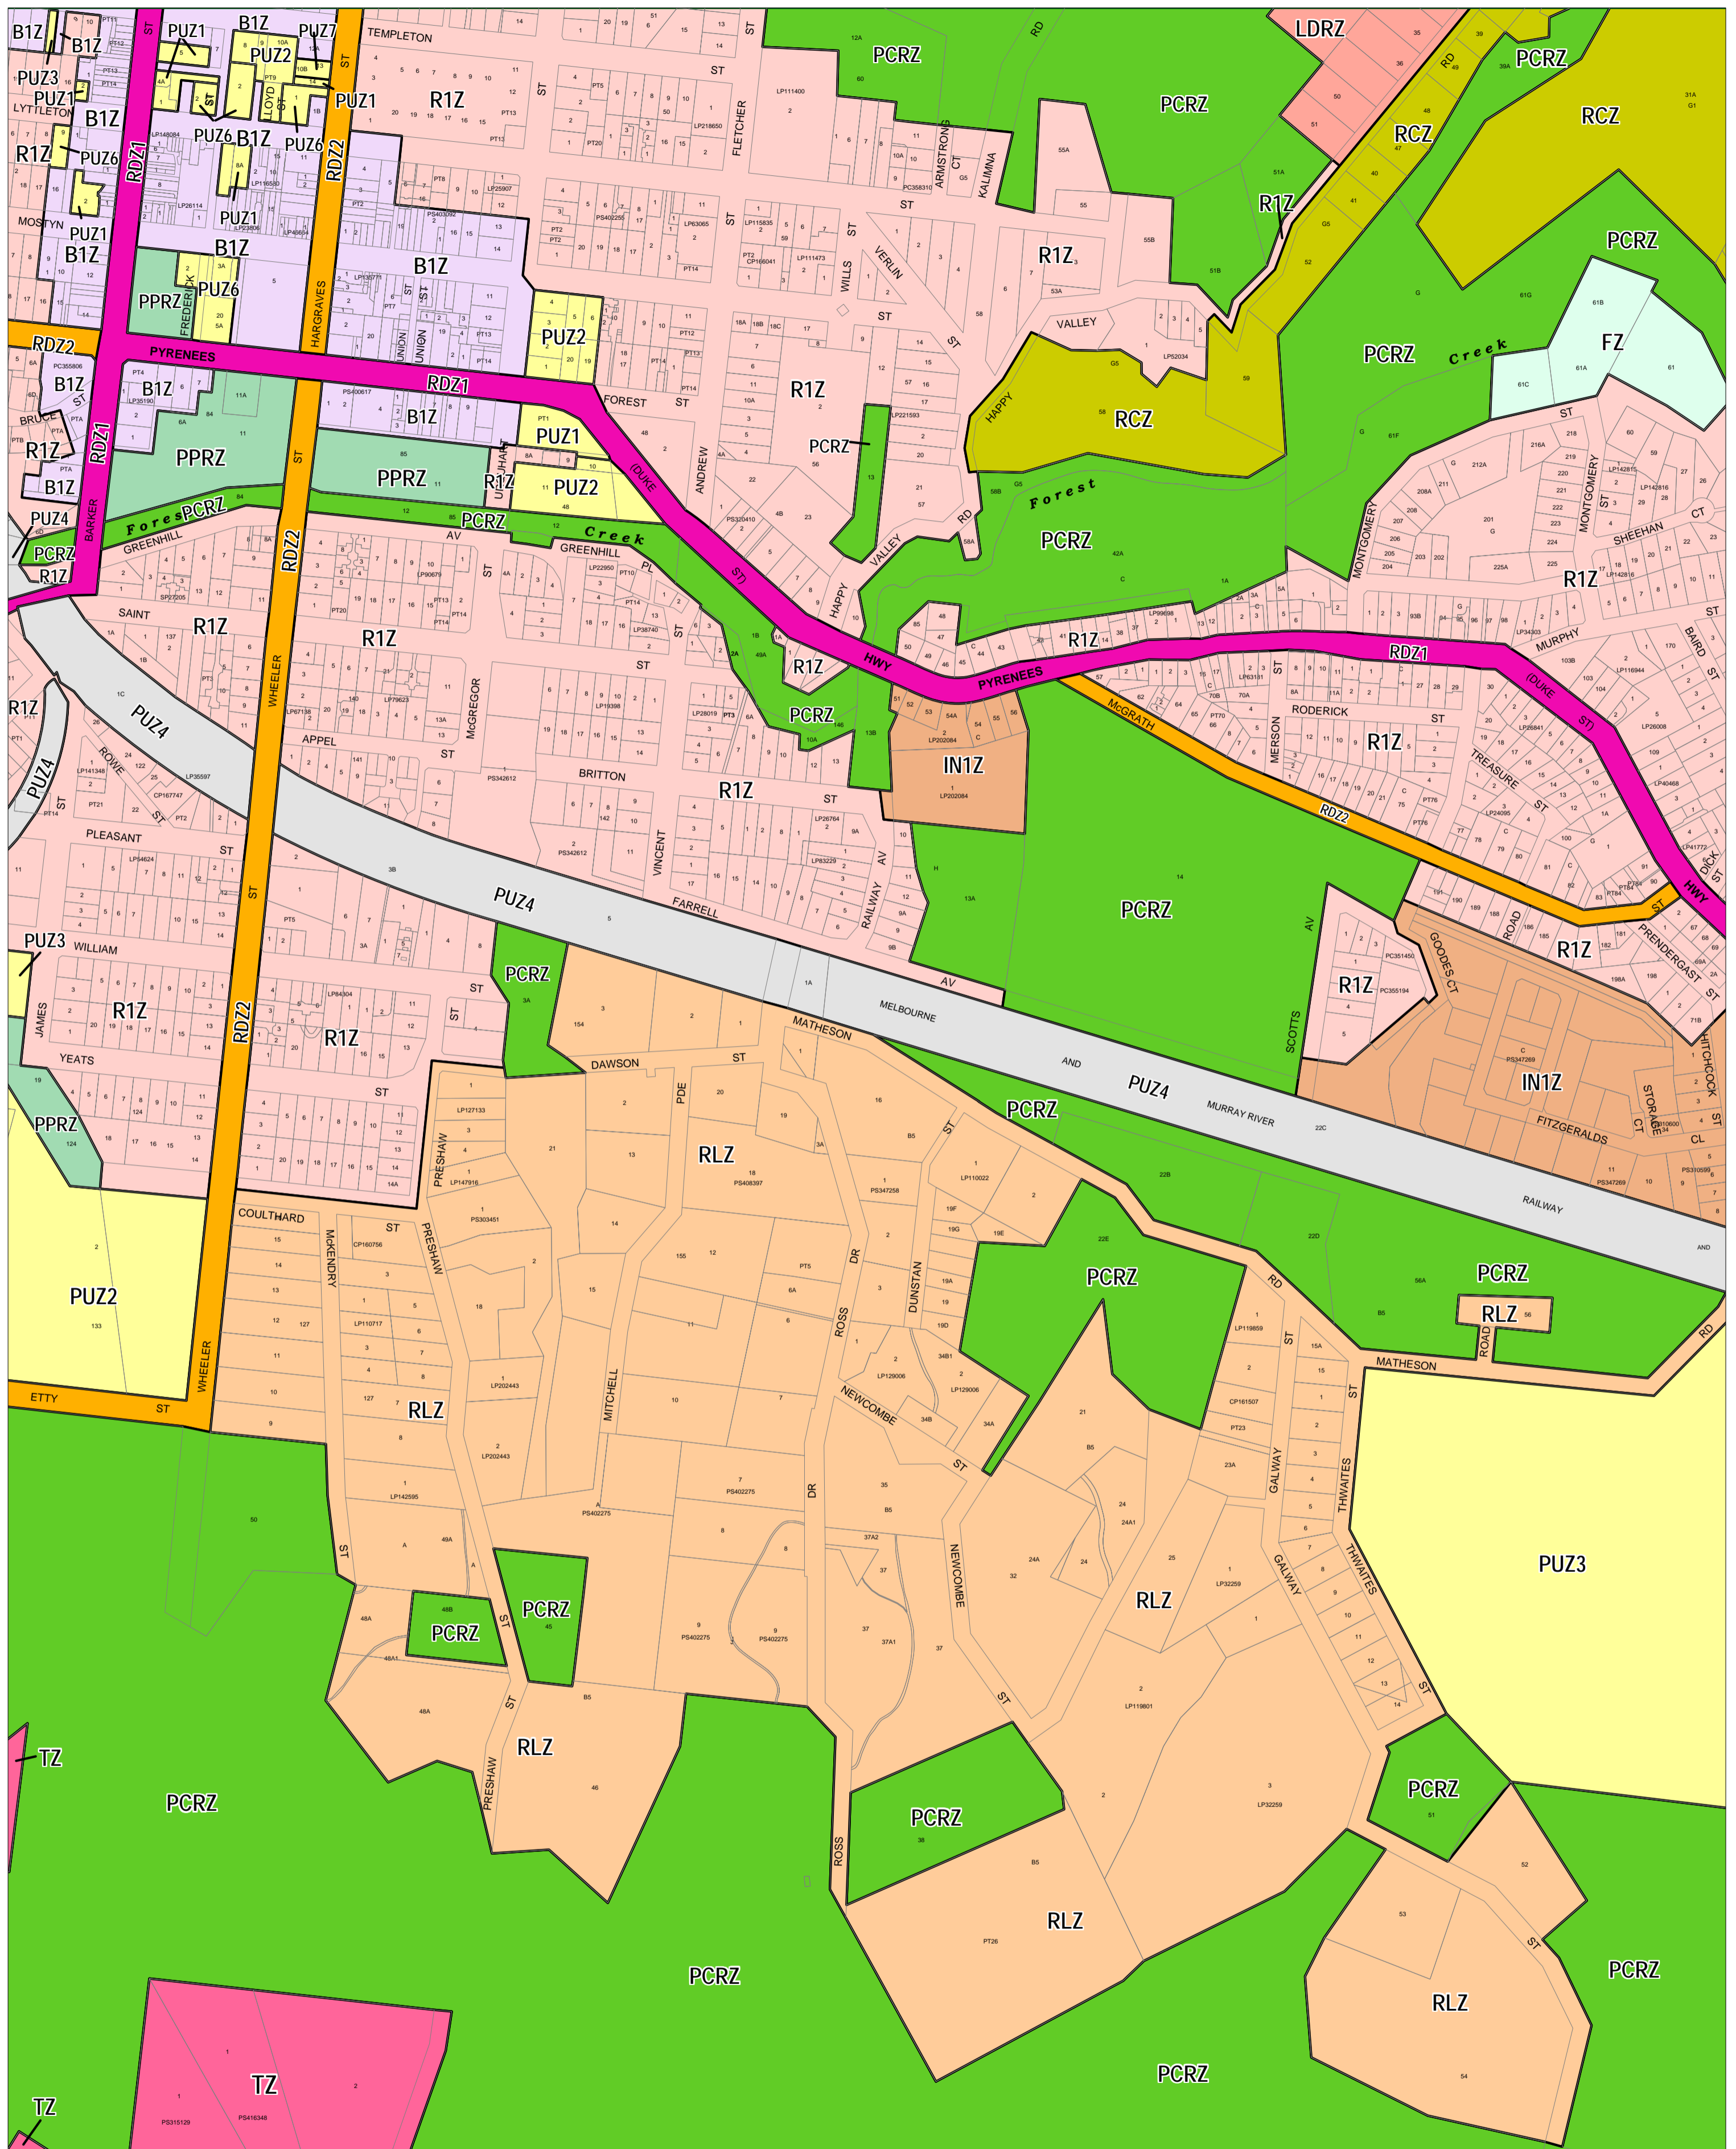

MOUNT ALEXANDER PLANNING SCHEME - LOCAL PROVISION

Business	Public Use Zone - Other Public Use	Rural
B1Z Business 1 Zone	PUZ7 Public Use Zone - Other Public Use	FZ Farming Zone
Industrial	PUZ1 Public Use Zone - Service And Utility	RCZ Rural Conservation Zone
I1Z Industrial 1 Zone	PUZ4 Public Use Zone - Transport	RLZ Rural Living Zone
Public Land	RDZ1 Road Zone - Category 1	
PCRZ Public Conservation And Resource Zone	RDZ2 Road Zone - Category 2	
PPRZ Public Park And Recreation Zone	Residential	
PUZ2 Public Use Zone - Education	LDRZ Low Density Residential Zone	
PUZ3 Public Use Zone - Health And Community	R1Z Residential 1 Zone	
PUZ6 Public Use Zone - Local Government	TZ Township Zone	

100 0 100 200 300 400 500 m

AUSTRALIAN MAP GRID ZONE 55

INDEX TO ADJOINING METRIC SERIES MAP

Printed: 27/5/2011

AMENDMENT C19