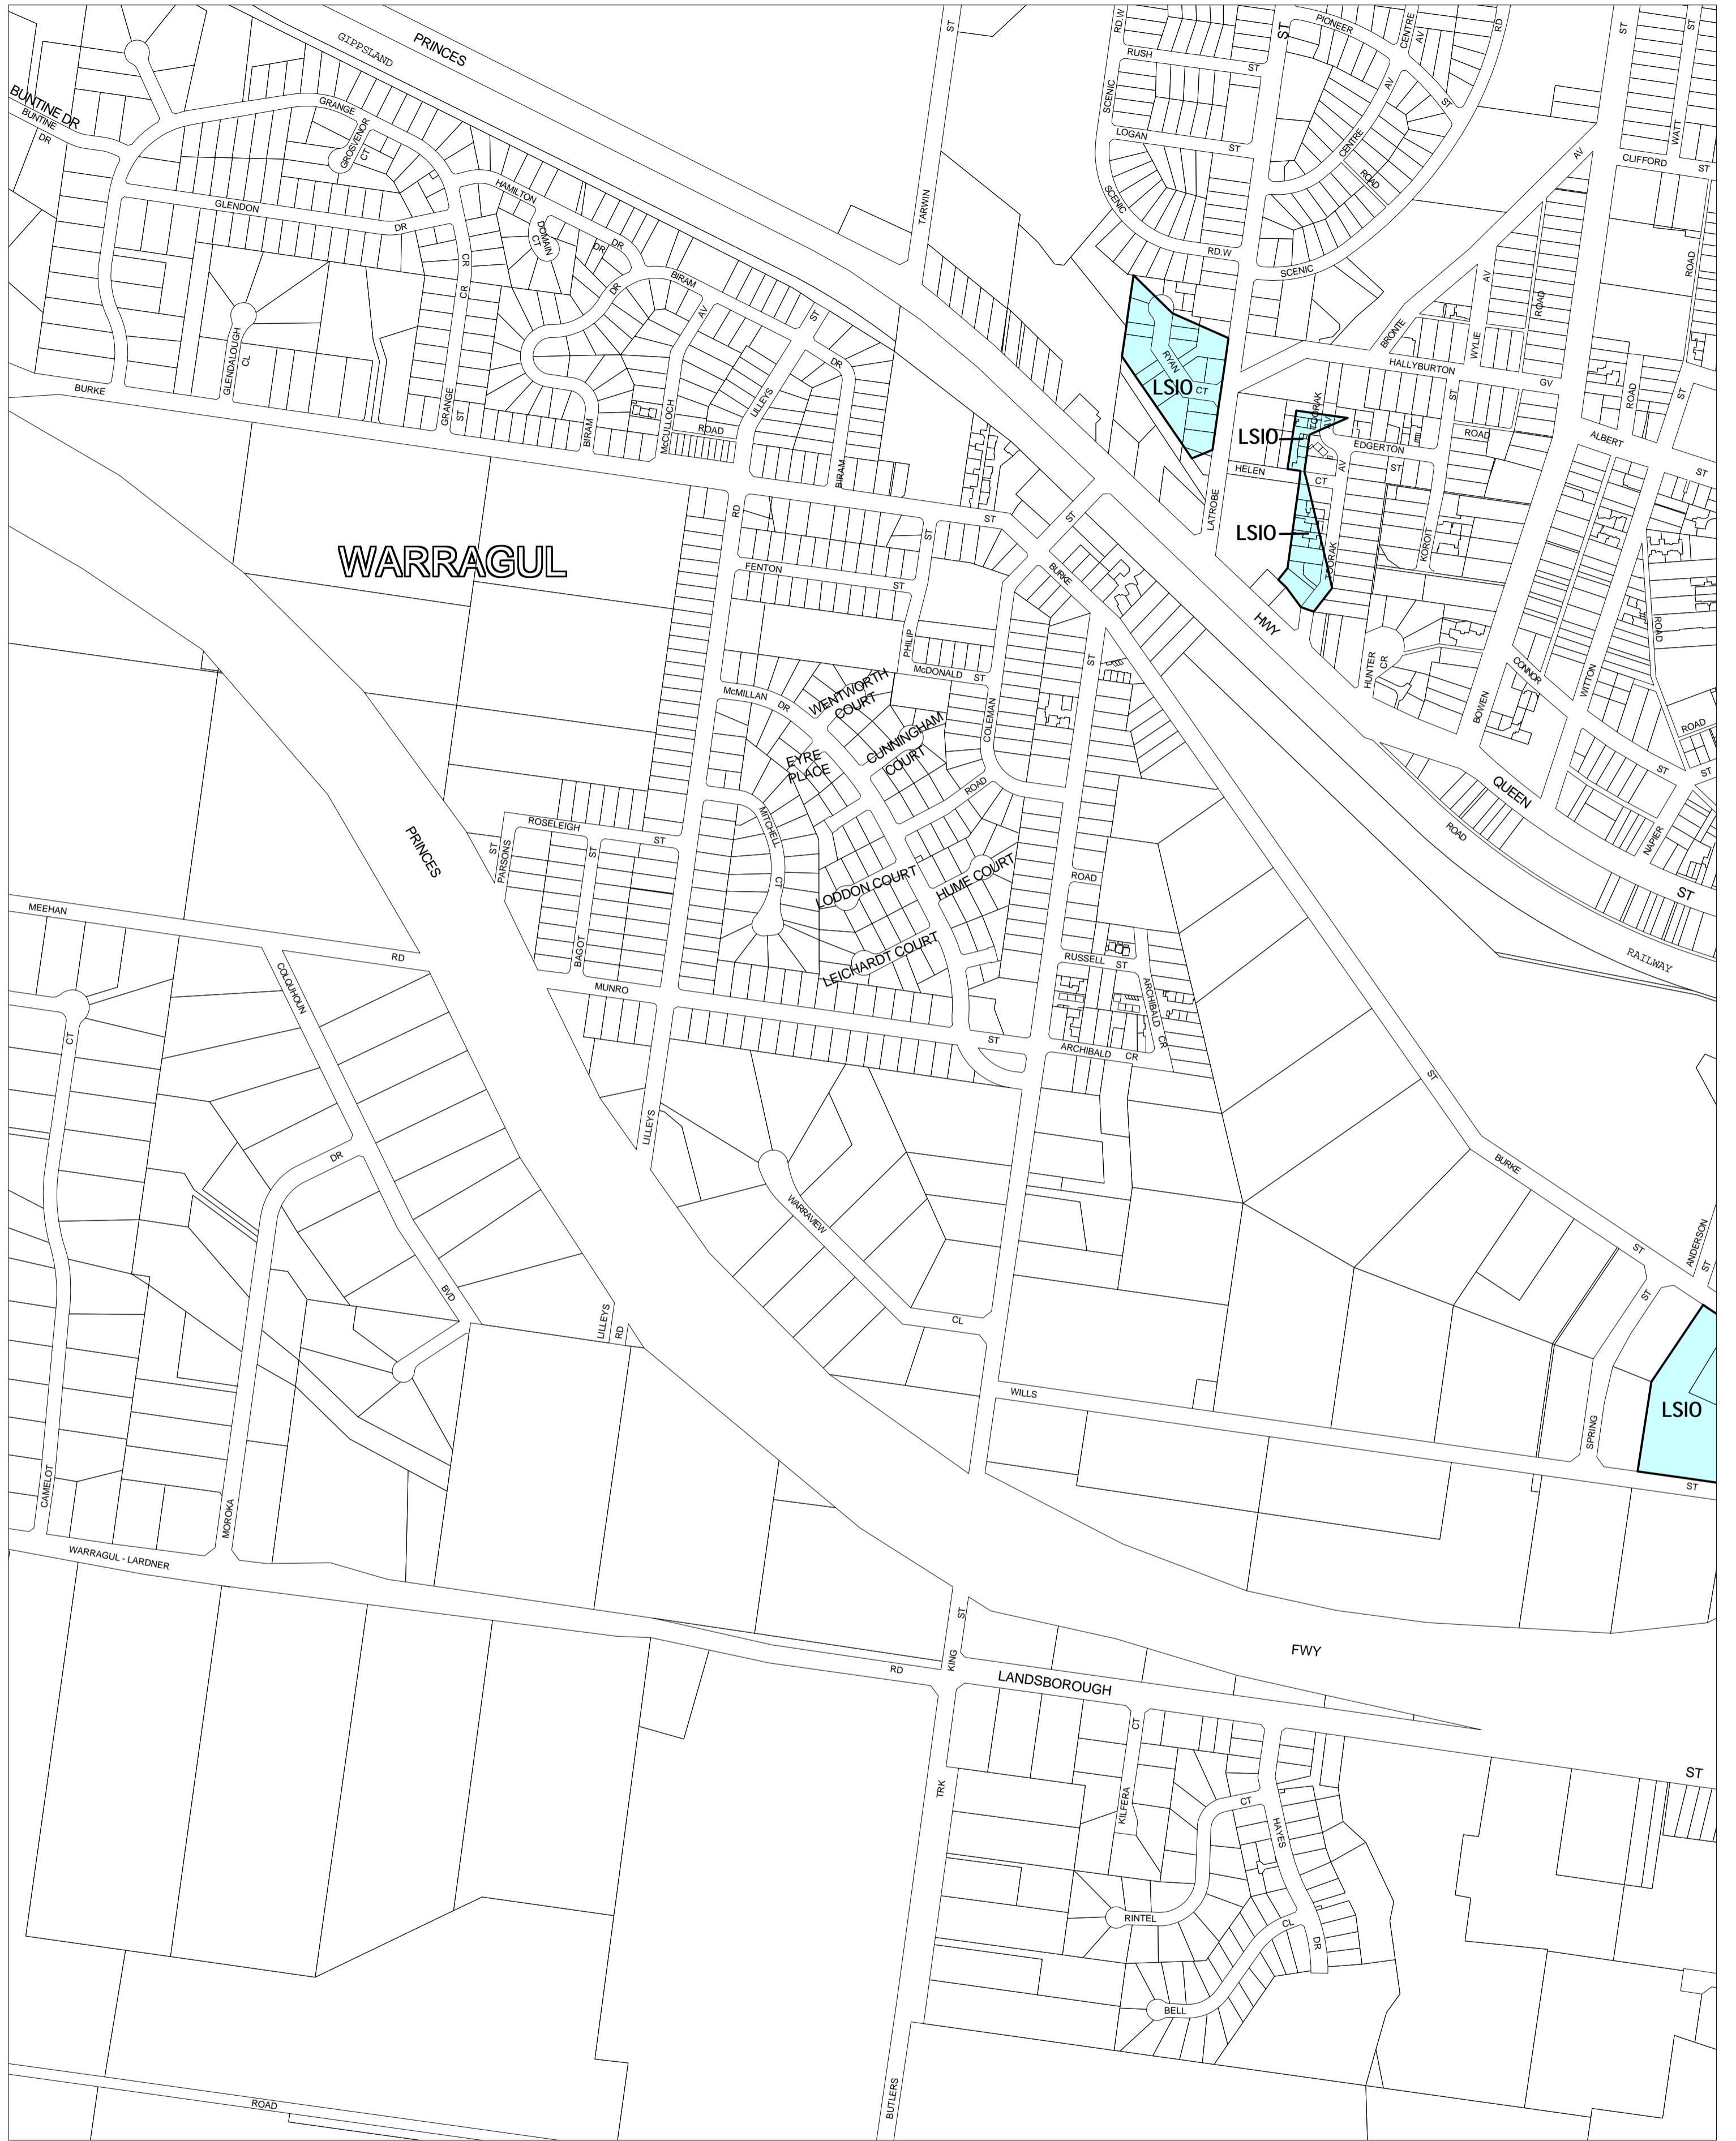

BAW BAW PLANNING SCHEME - LOCAL PROVISION

Overlays

- LSIO Land Subject to Inundation Overlay

Printed: 2017/2007

AMENDMENT C17