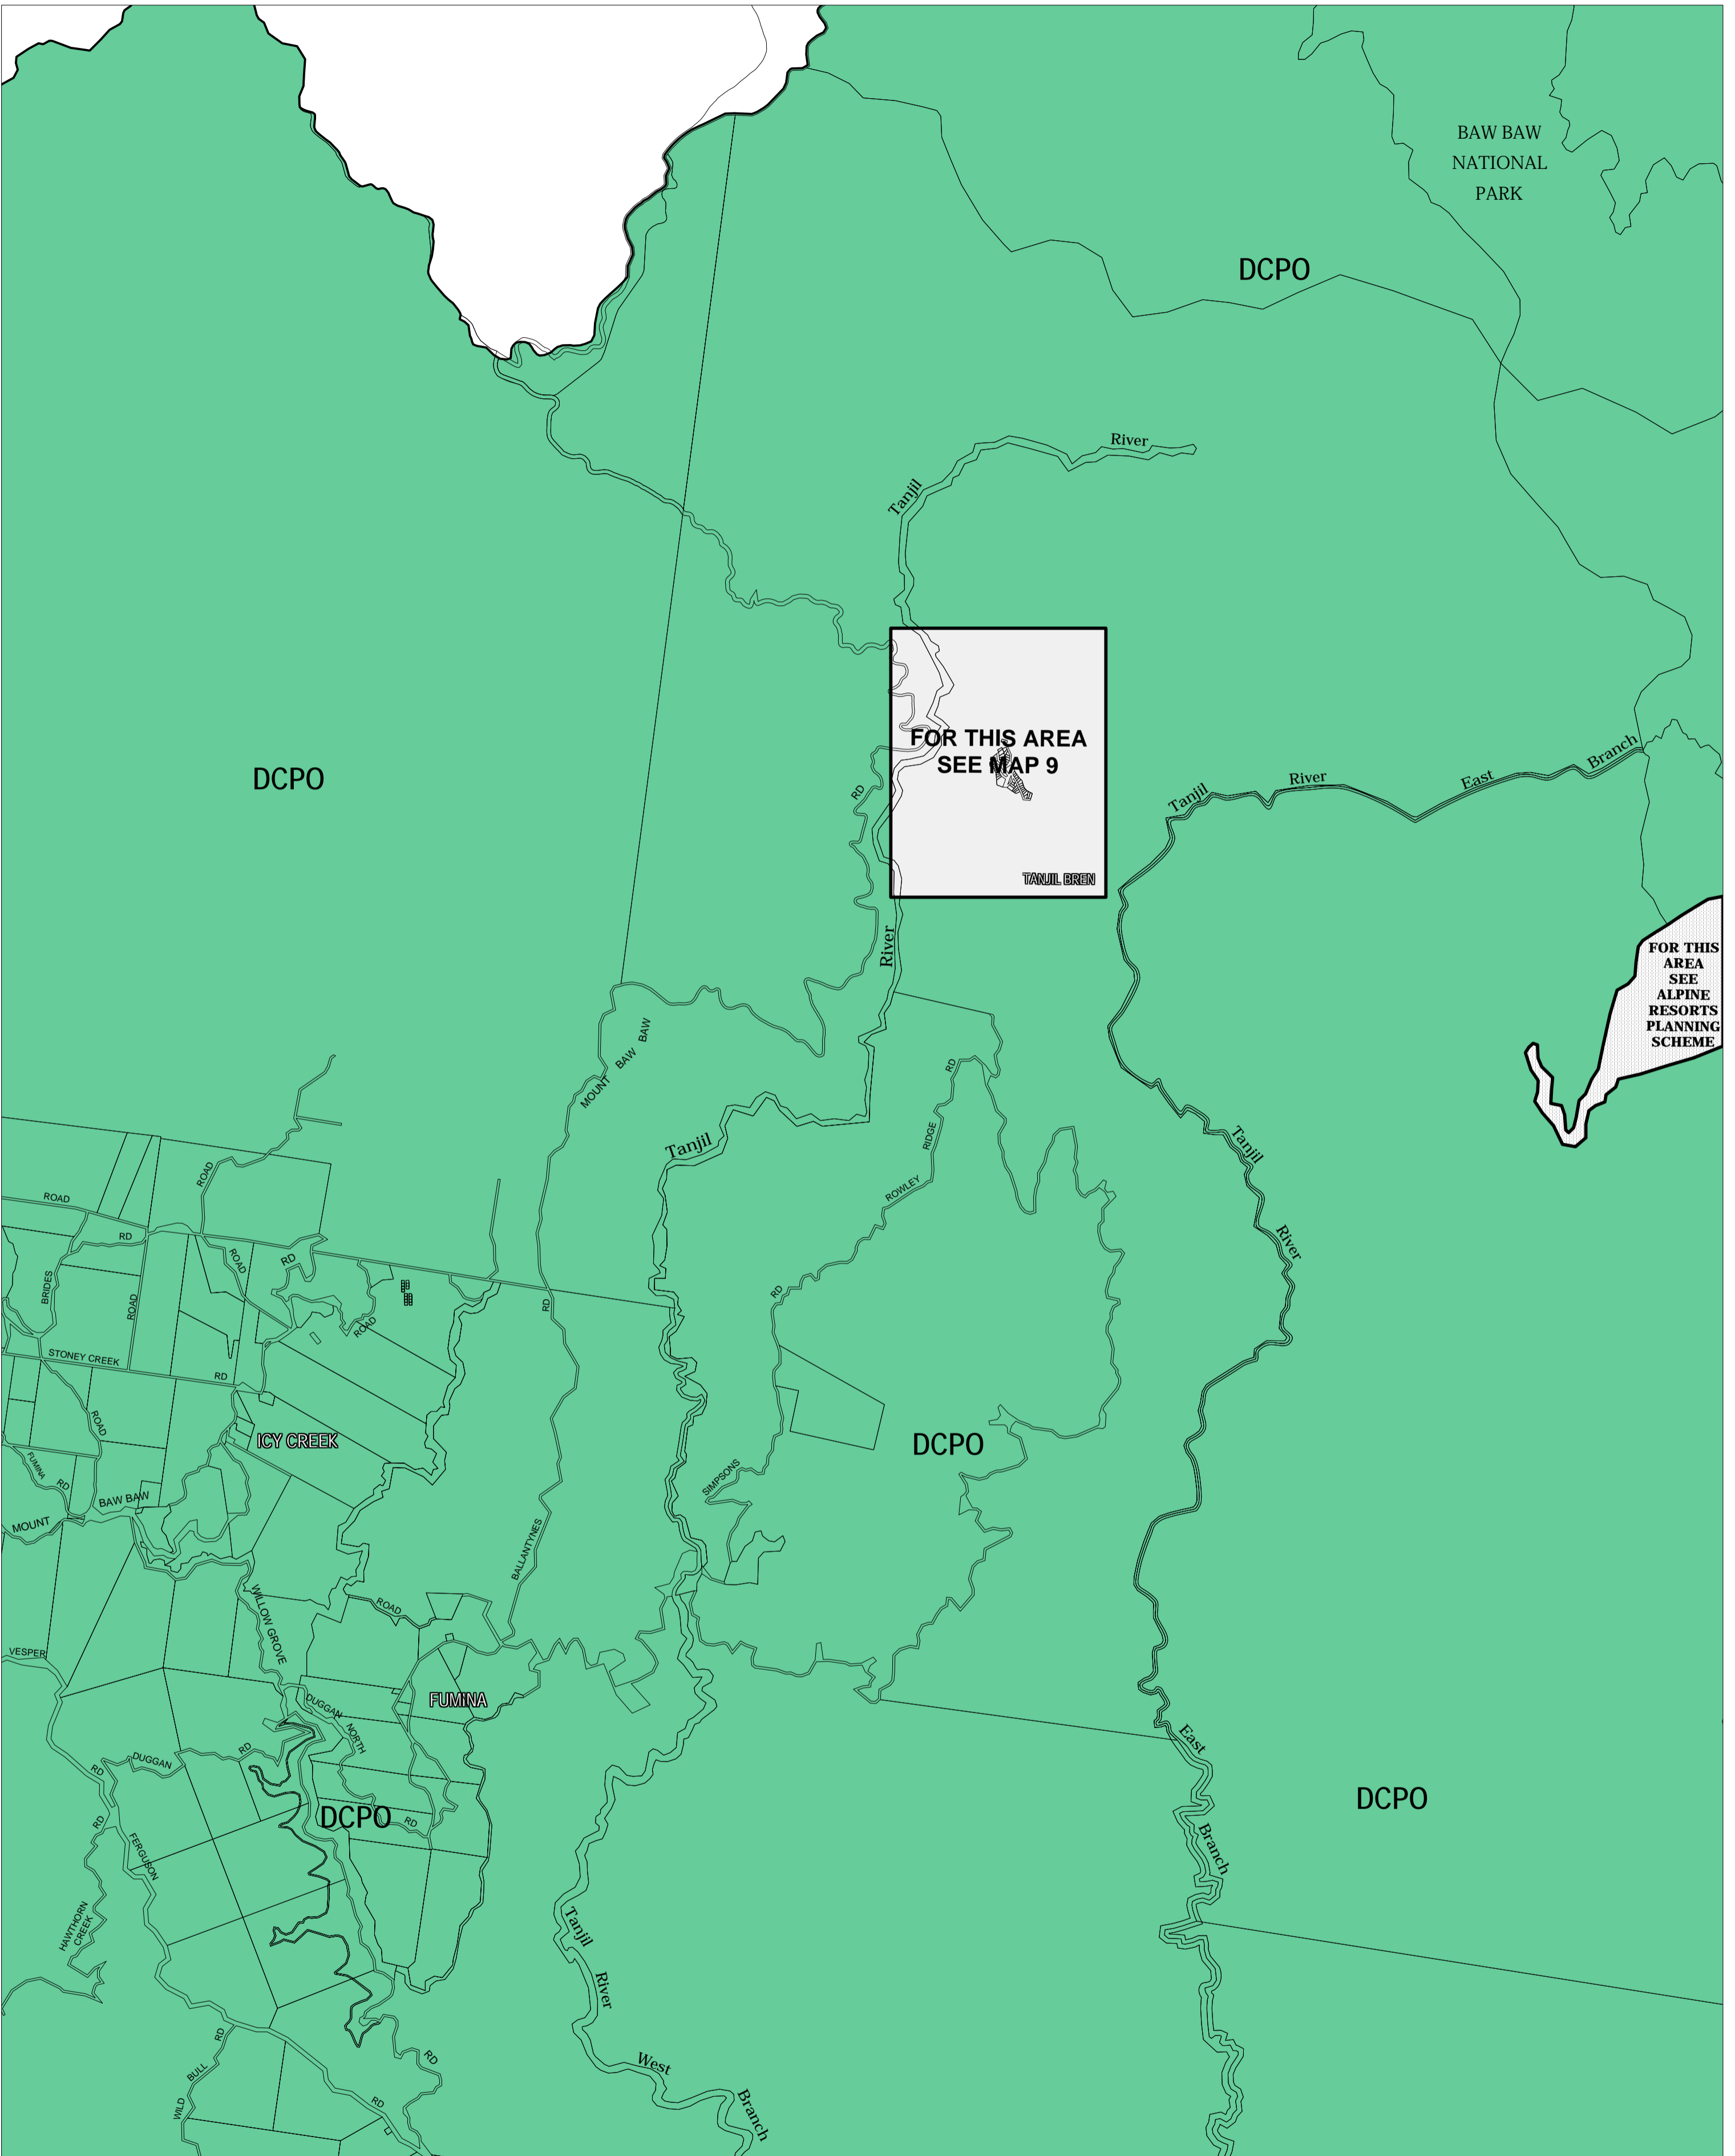

BAW BAW PLANNING SCHEME - LOCAL PROVISION

Overlays

- DCPO Development Contributions Plan Overlay

AUSTRALIAN MAP GRID ZONE 55

INDEX TO ADJOINING METRIC SERIES MAP

Printed: 12/5/2008

AMENDMENT C47 PART 1