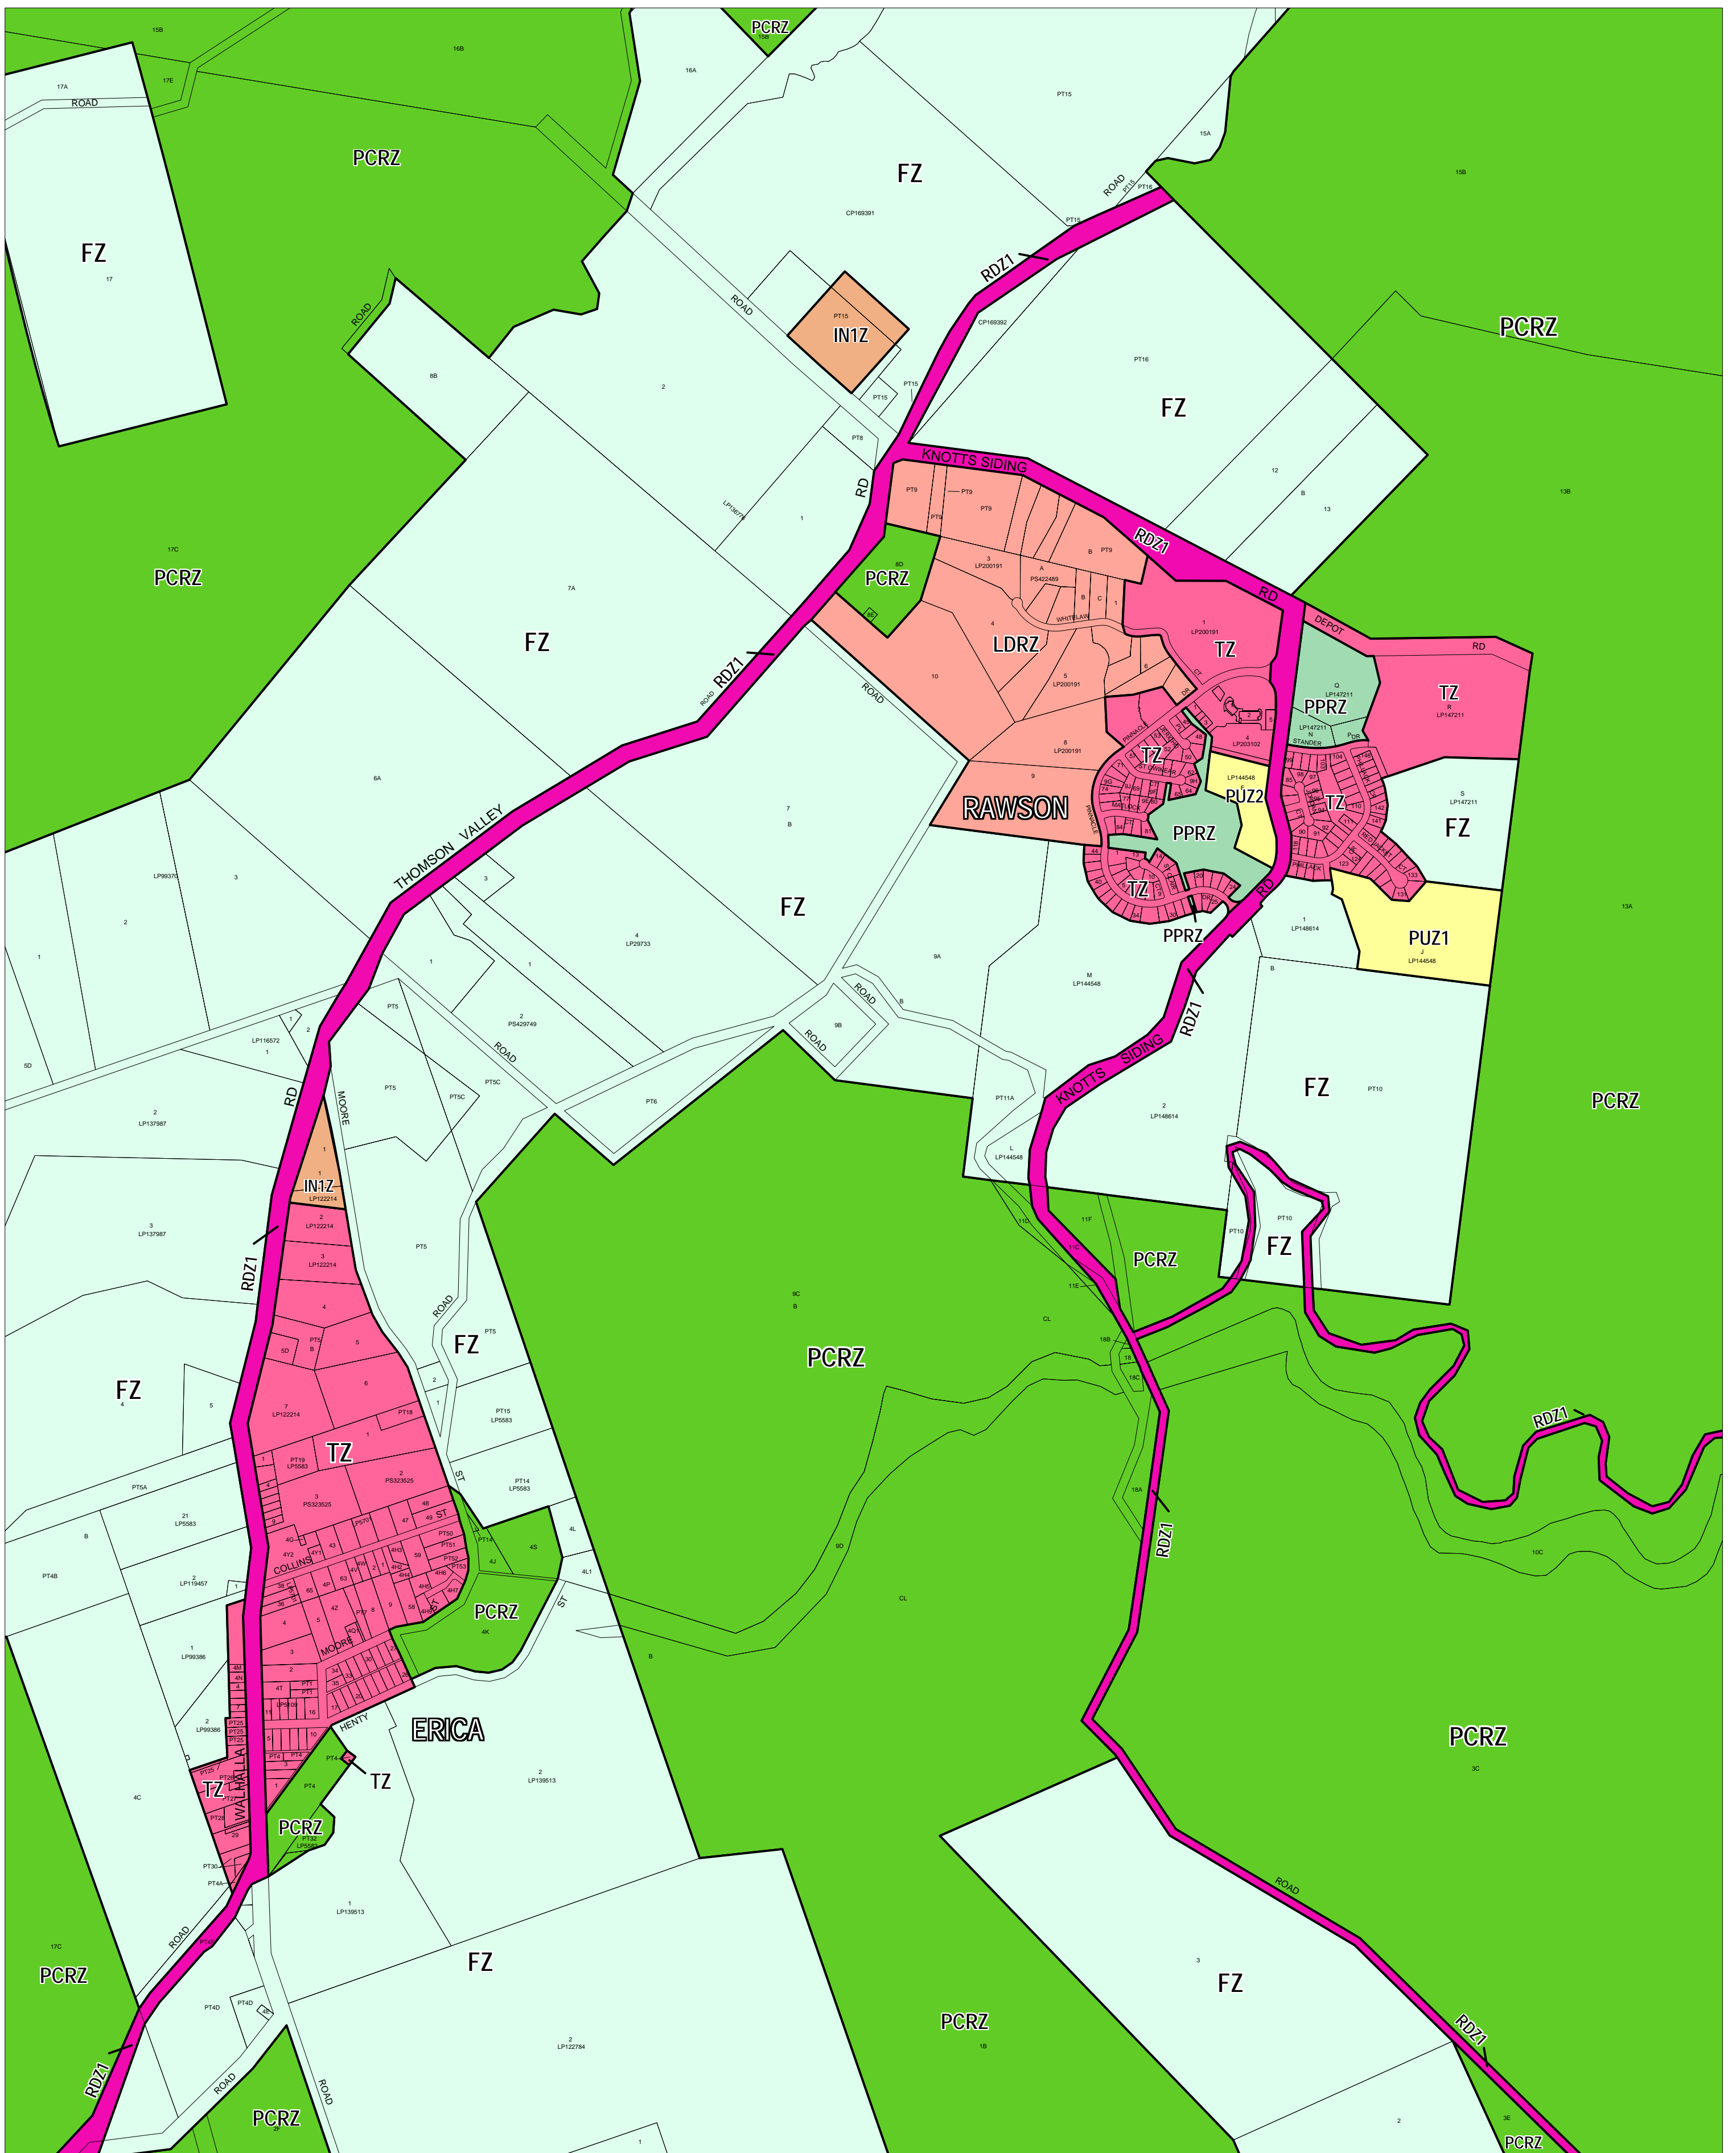

BAW BAW PLANNING SCHEME - LOCAL PROVISION

Industrial		Rural	
IN1Z	Industrial 1 Zone	TZ	Township Zone
Public Land	Public Conservation And Resource Zone	FZ	Farming Zone
PPRZ	Public Park And Recreation Zone		
PUZ2	Public Use Zone - Education		
PUZ1	Public Use Zone - Service And Utility		
RDZ1	Road Zone - Category 1		
LDRZ	Low Density Residential Zone		

200 0 200 400 600 800 1000 m

AUSTRALIAN MAP GRID ZONE 55

INDEX TO ADJOINING METRIC SERIES MAP