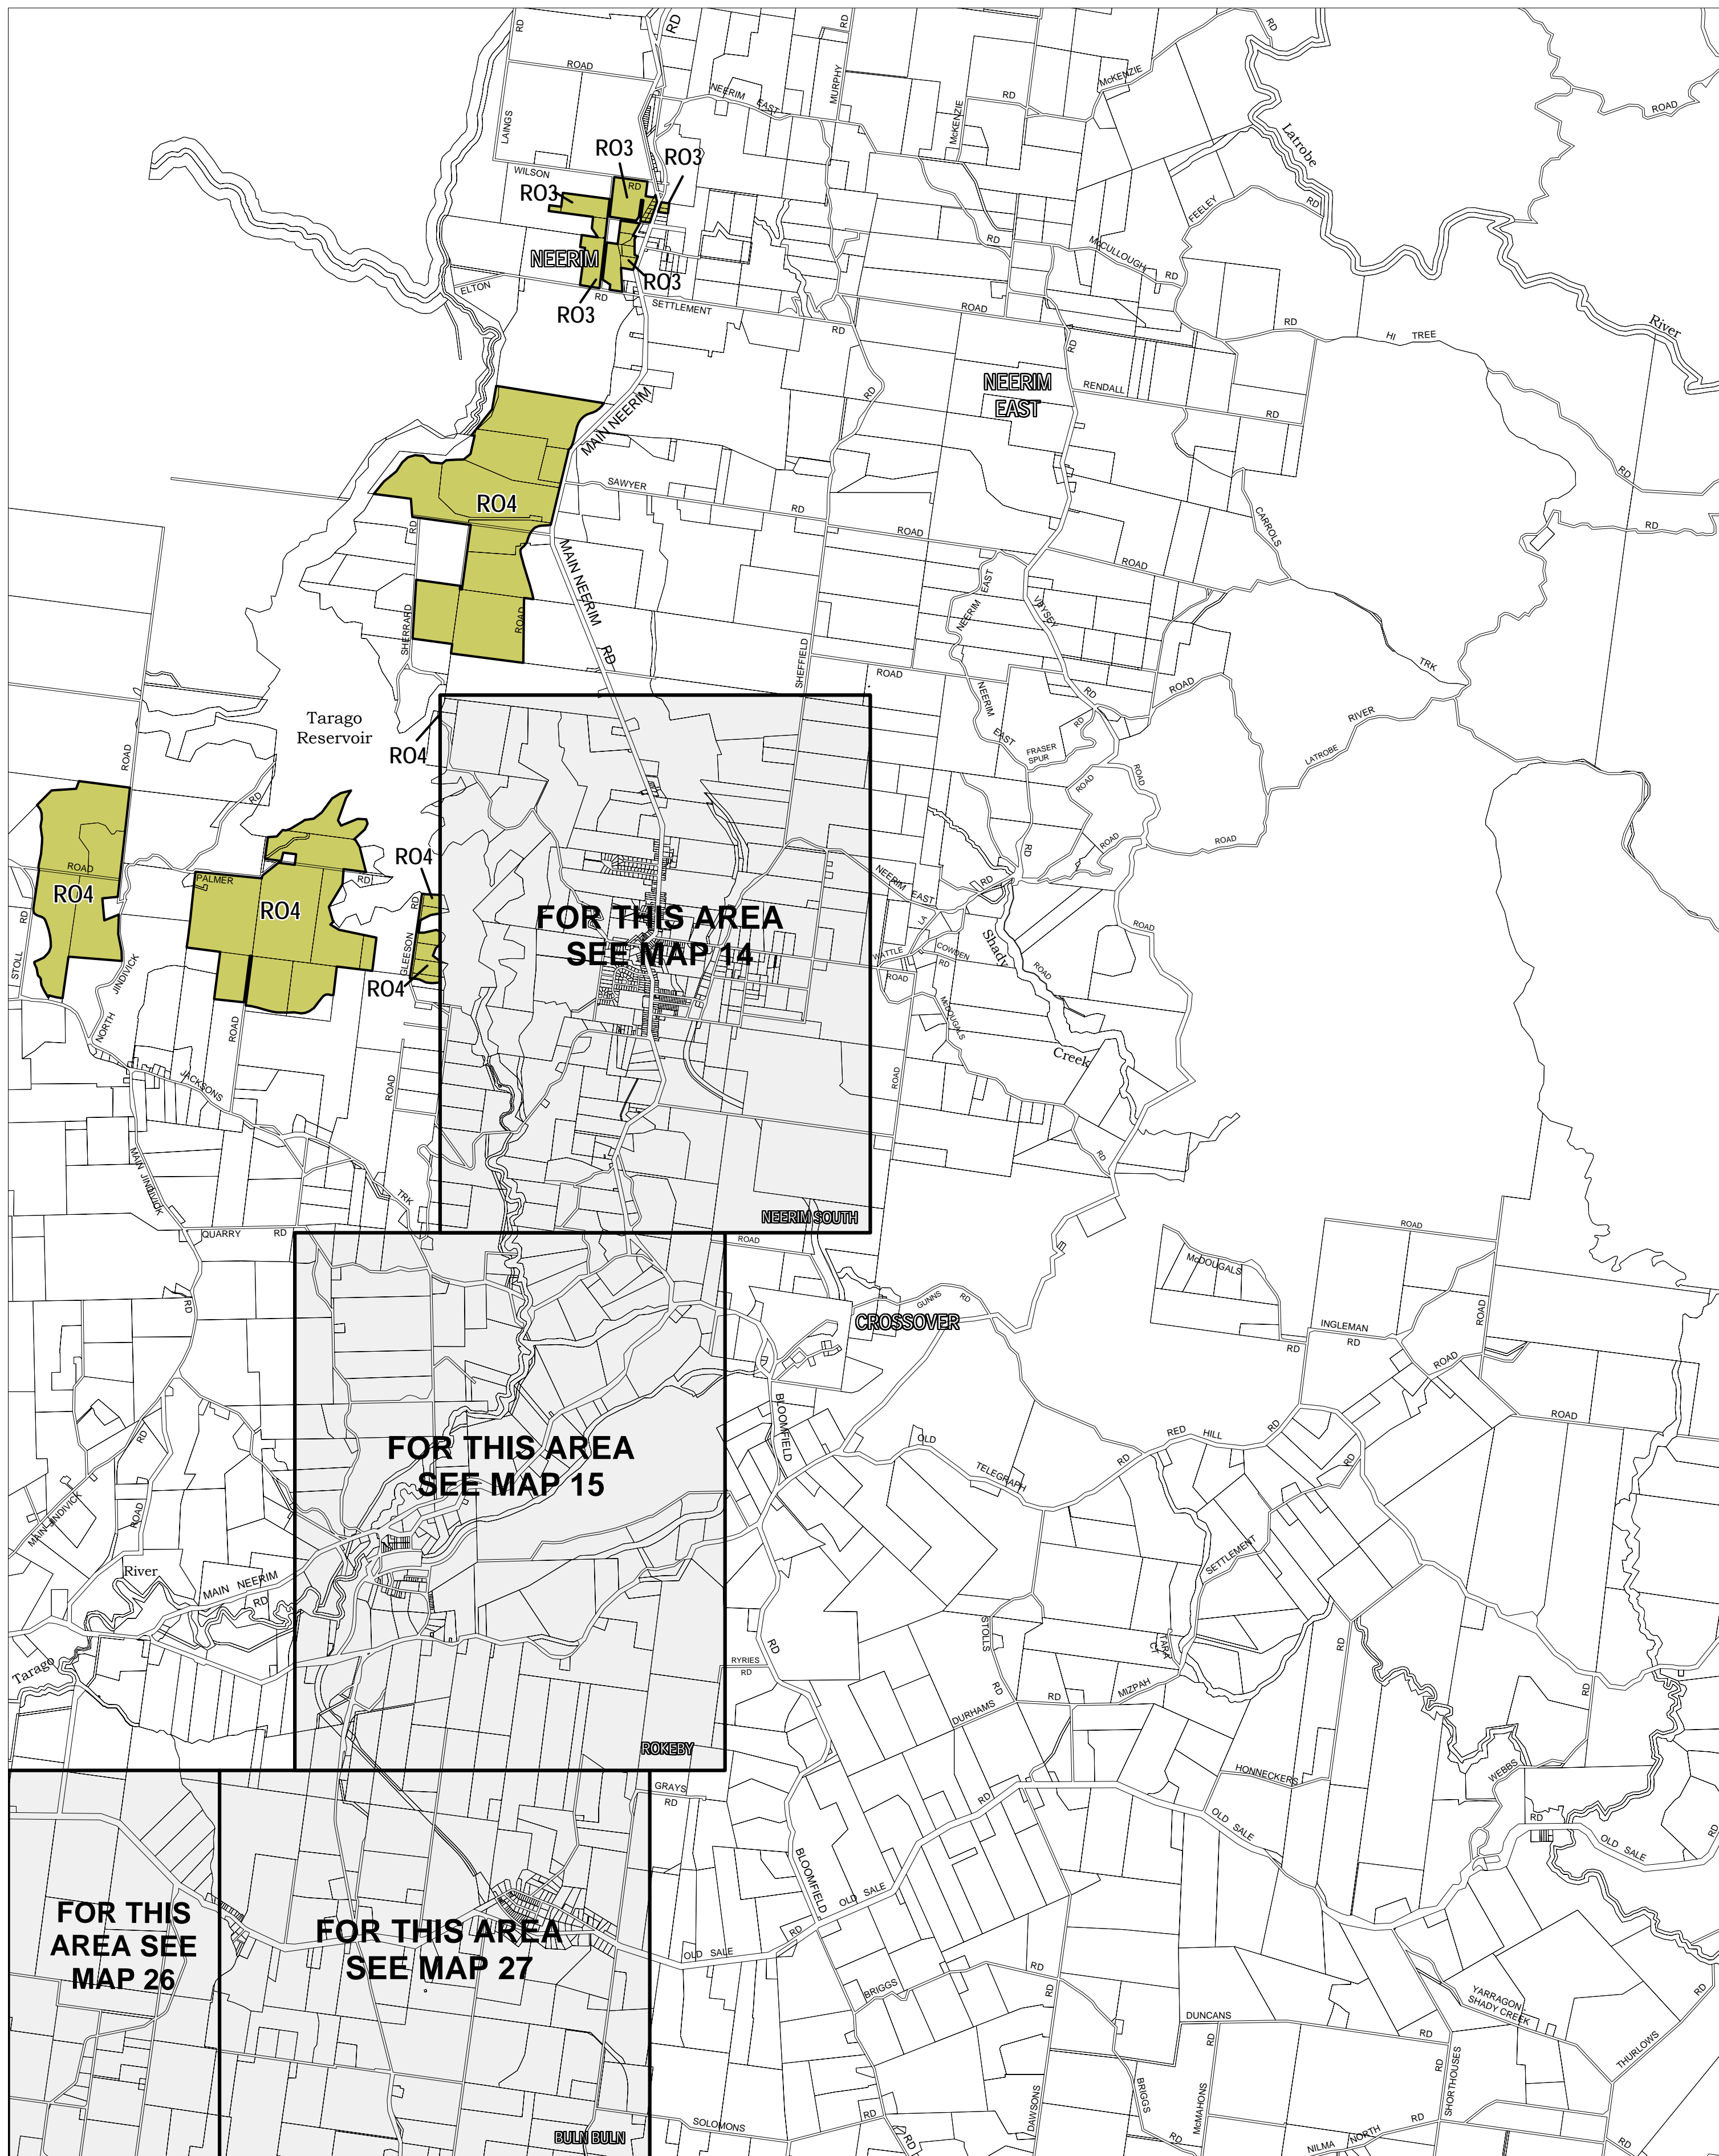

BAW BAW PLANNING SCHEME - LOCAL PROVISION

Overlays	
	Restructure Overlay - Schedule 3
	Restructure Overlay - Schedule 4

AUSTRALIAN MAP GRID ZONE 55

Printed: 12/10/2009

AMENDMENT C69

INDEX TO ADJOINING METRIC SERIES MAP