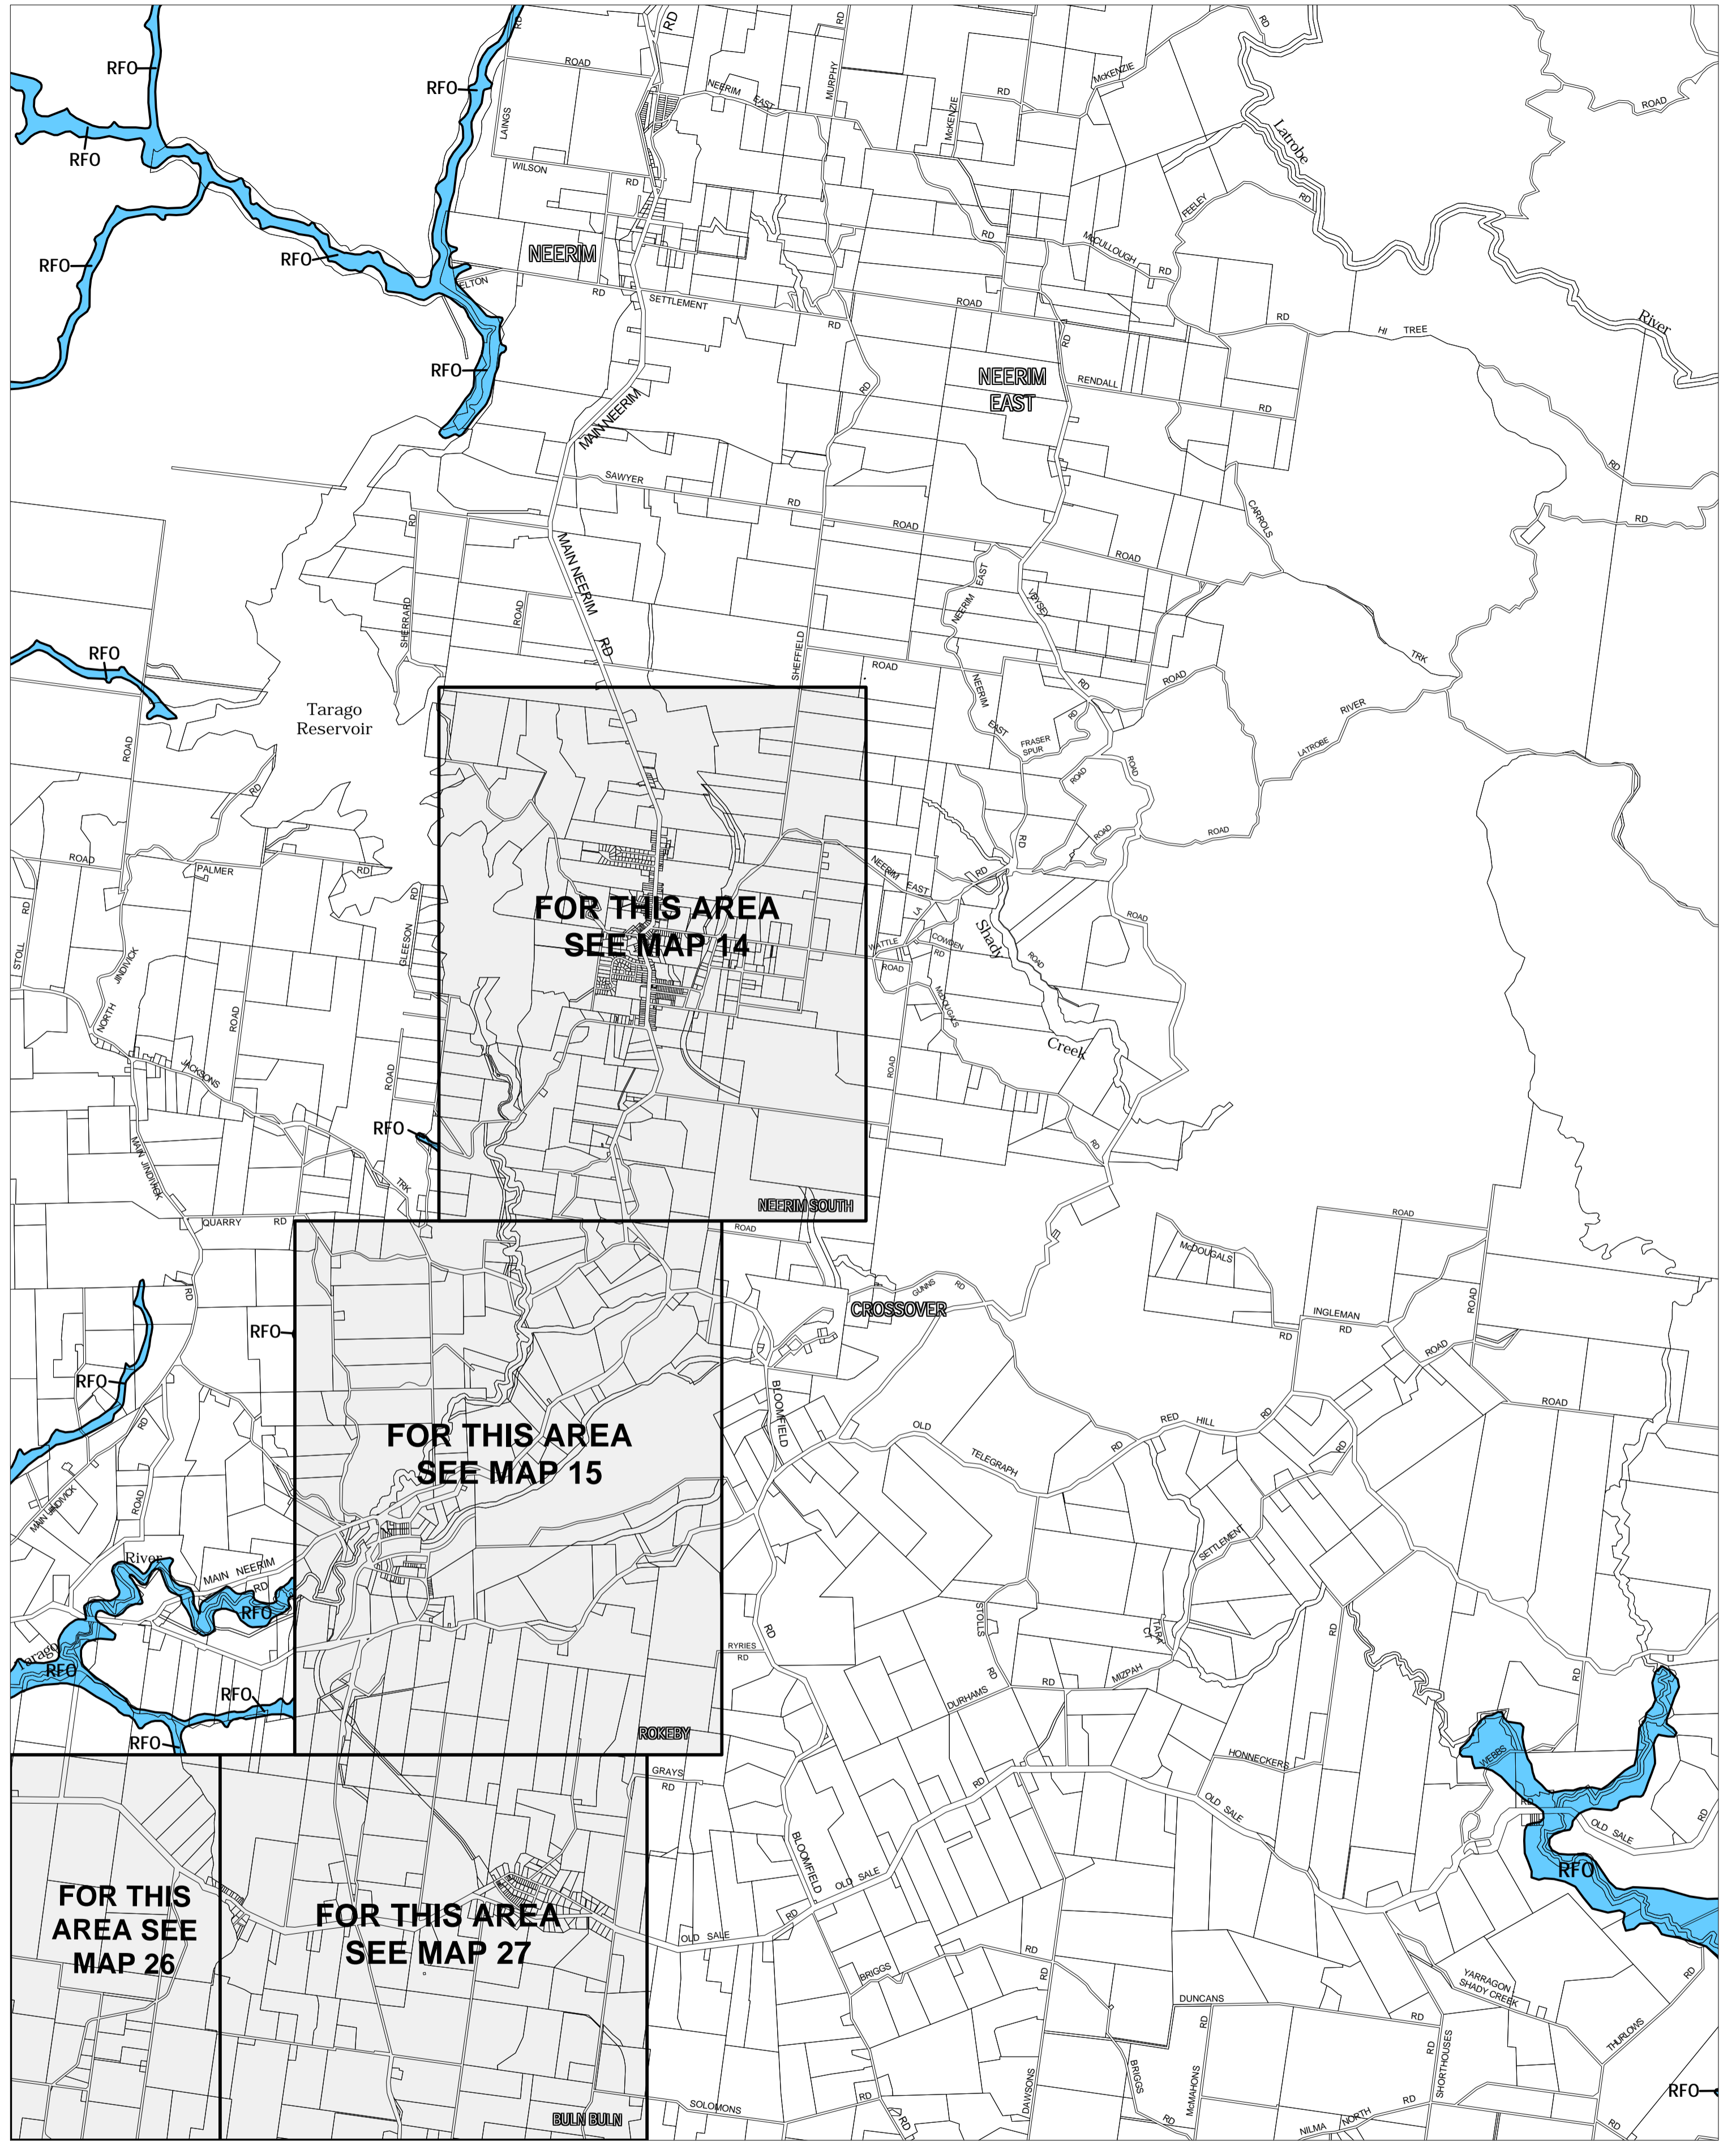

BAW BAW PLANNING SCHEME - LOCAL PROVISION

Overlays

- RFO Rural Floodway Overlay

Printed: 20/7/2007

AMENDMENT C17