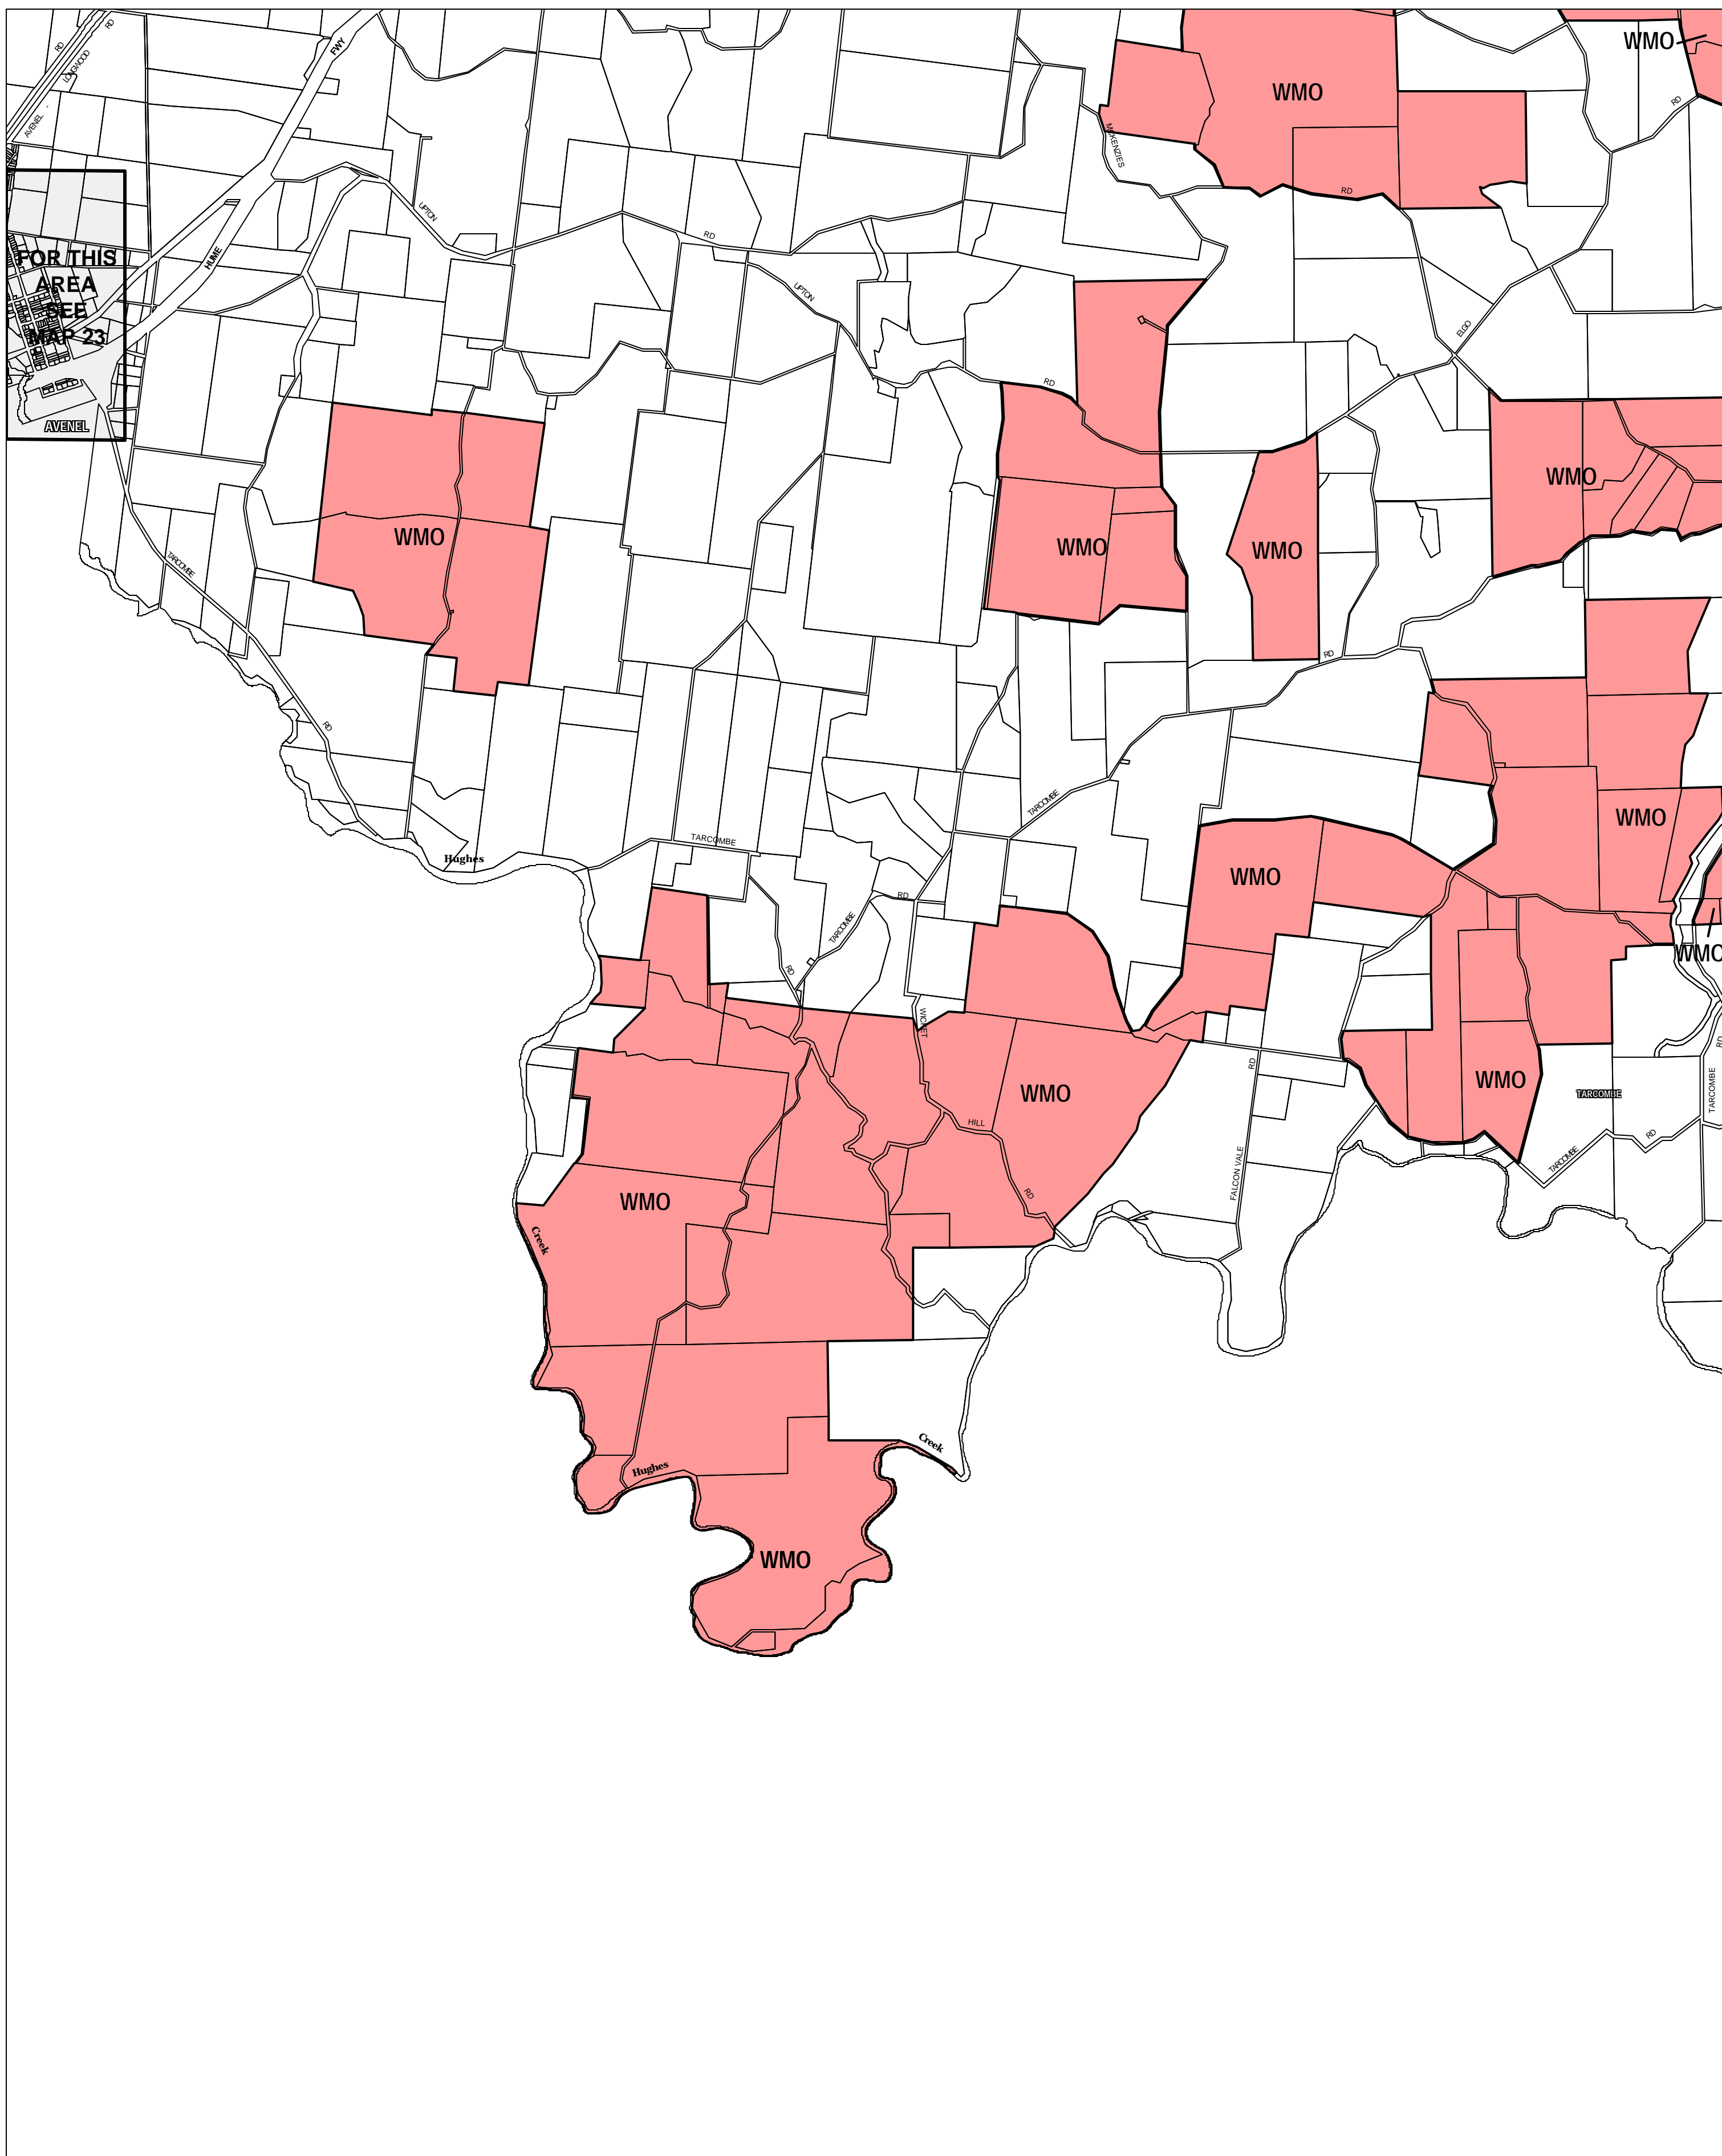

STRATHBOGIE PLANNING SCHEME - LOCAL PROVISION

Overlays

Wildfire Management Overlay

AUSTRALIAN MAP GRID ZONE 55

INDEX TO ADJOINING METRIC SERIES MAP

Printed: 12/6/2007

AMENDMENT C17