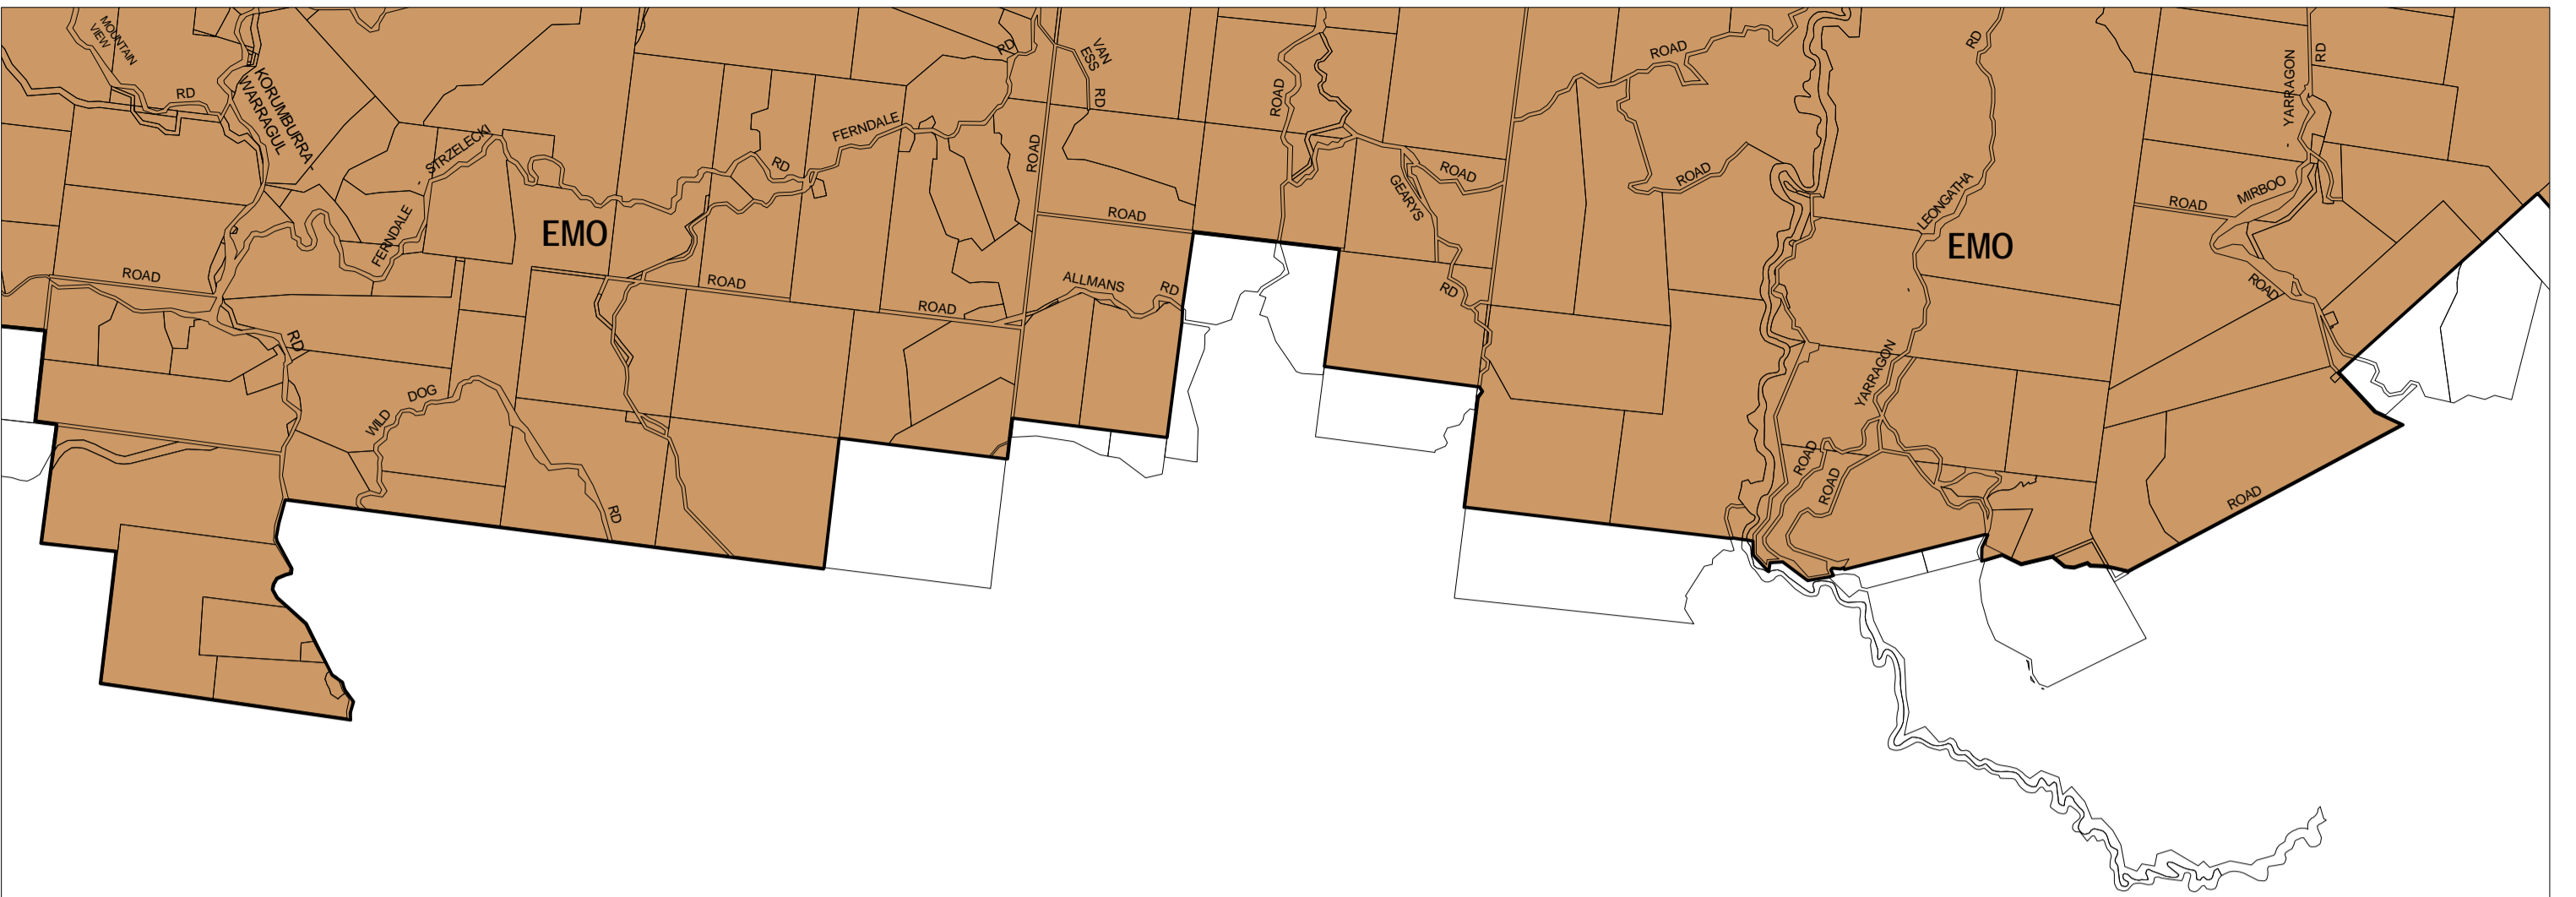

BAW BAW PLANNING SCHEME - LOCAL PROVISION

Overlays	
	Erosion Management Overlay

Printed: 18/7/2007

AMENDMENT C17

EROSION MANAGEMENT OVERLAY

MAP No 48EMO