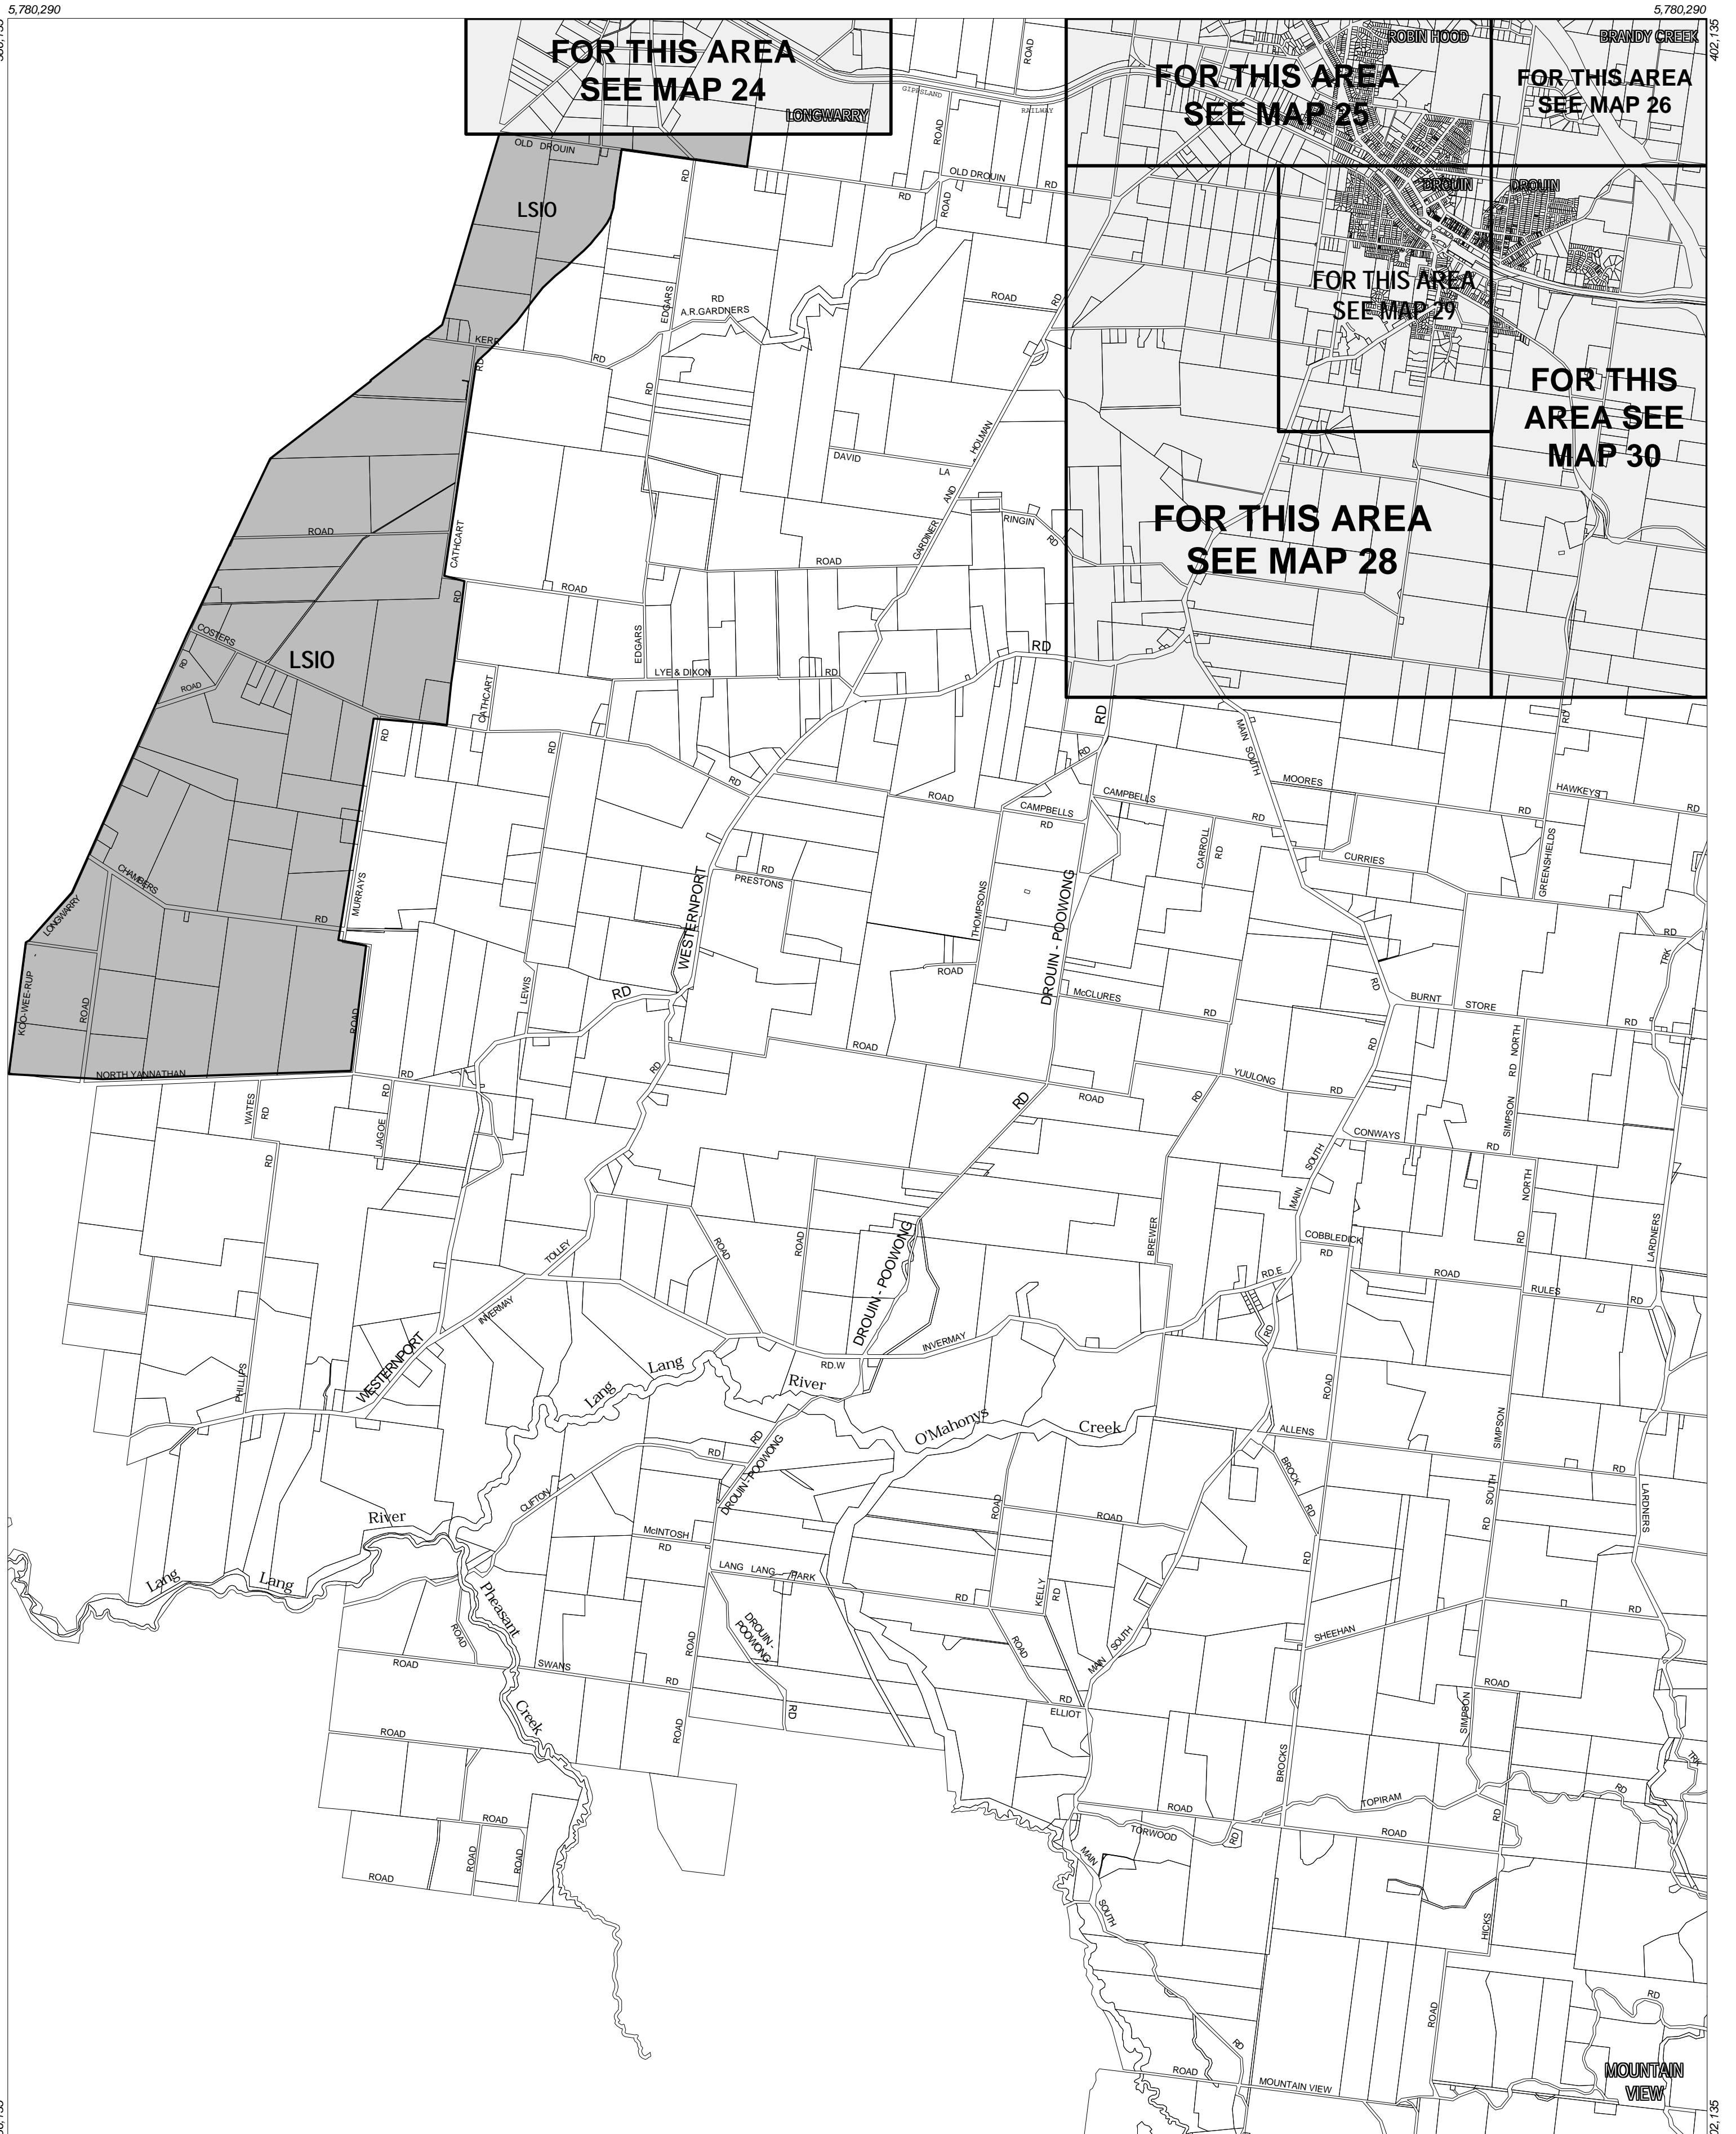

BAW BAW PLANNING SCHEME - LOCAL PROVISION

5,760,290 This publication is copyright. No part may be reproduced by any process except in accordance with the provisions of the Copyright Act. © State of Victoria. This map should be read in conjunction with additional Planning Overlay Maps (if applicable) as indicated on the INDEX TO MAPS. 5,760,290

Overlays
 LSIO Land Subject To Inundation Overlay

Amendment C17
 Printed: 4/2/2003