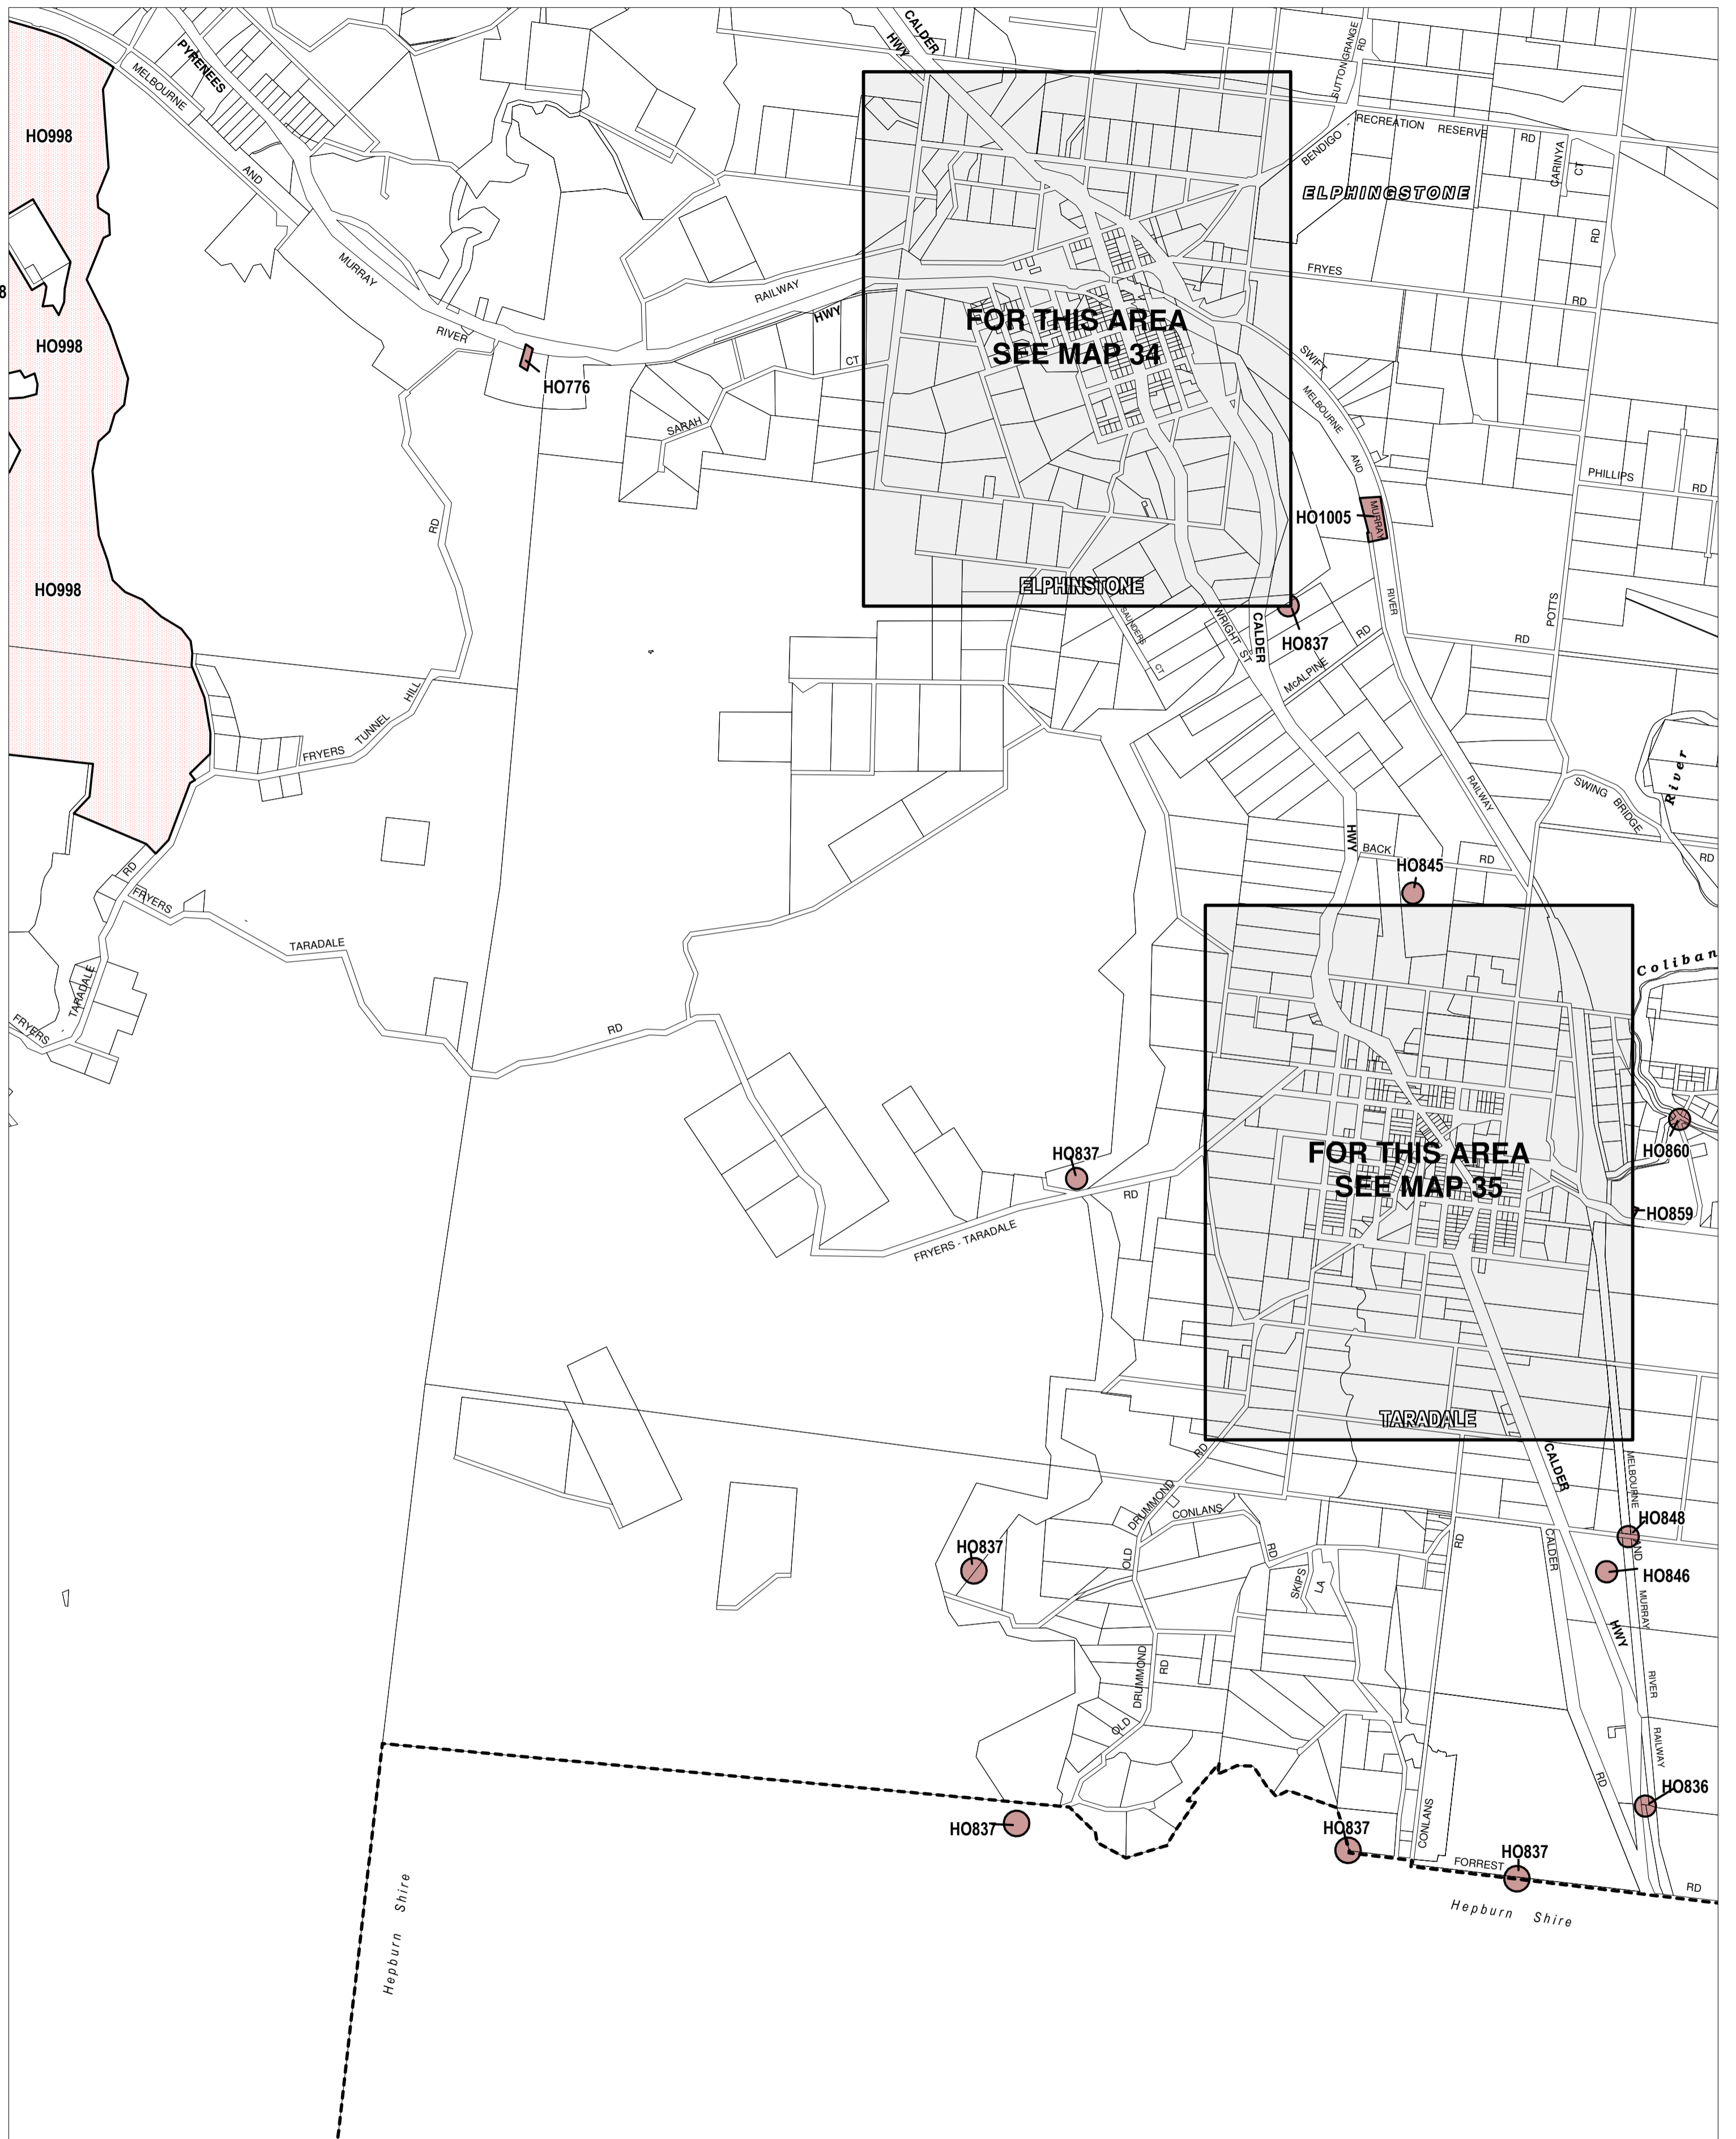

MOUNT ALEXANDER PLANNING SCHEME - LOCAL PROVISION

Overlays
HO Heritage Overlay

AUSTRALIAN MAP GRID ZONE 55

Printed: 20/9/2010

AMENDMENT C41