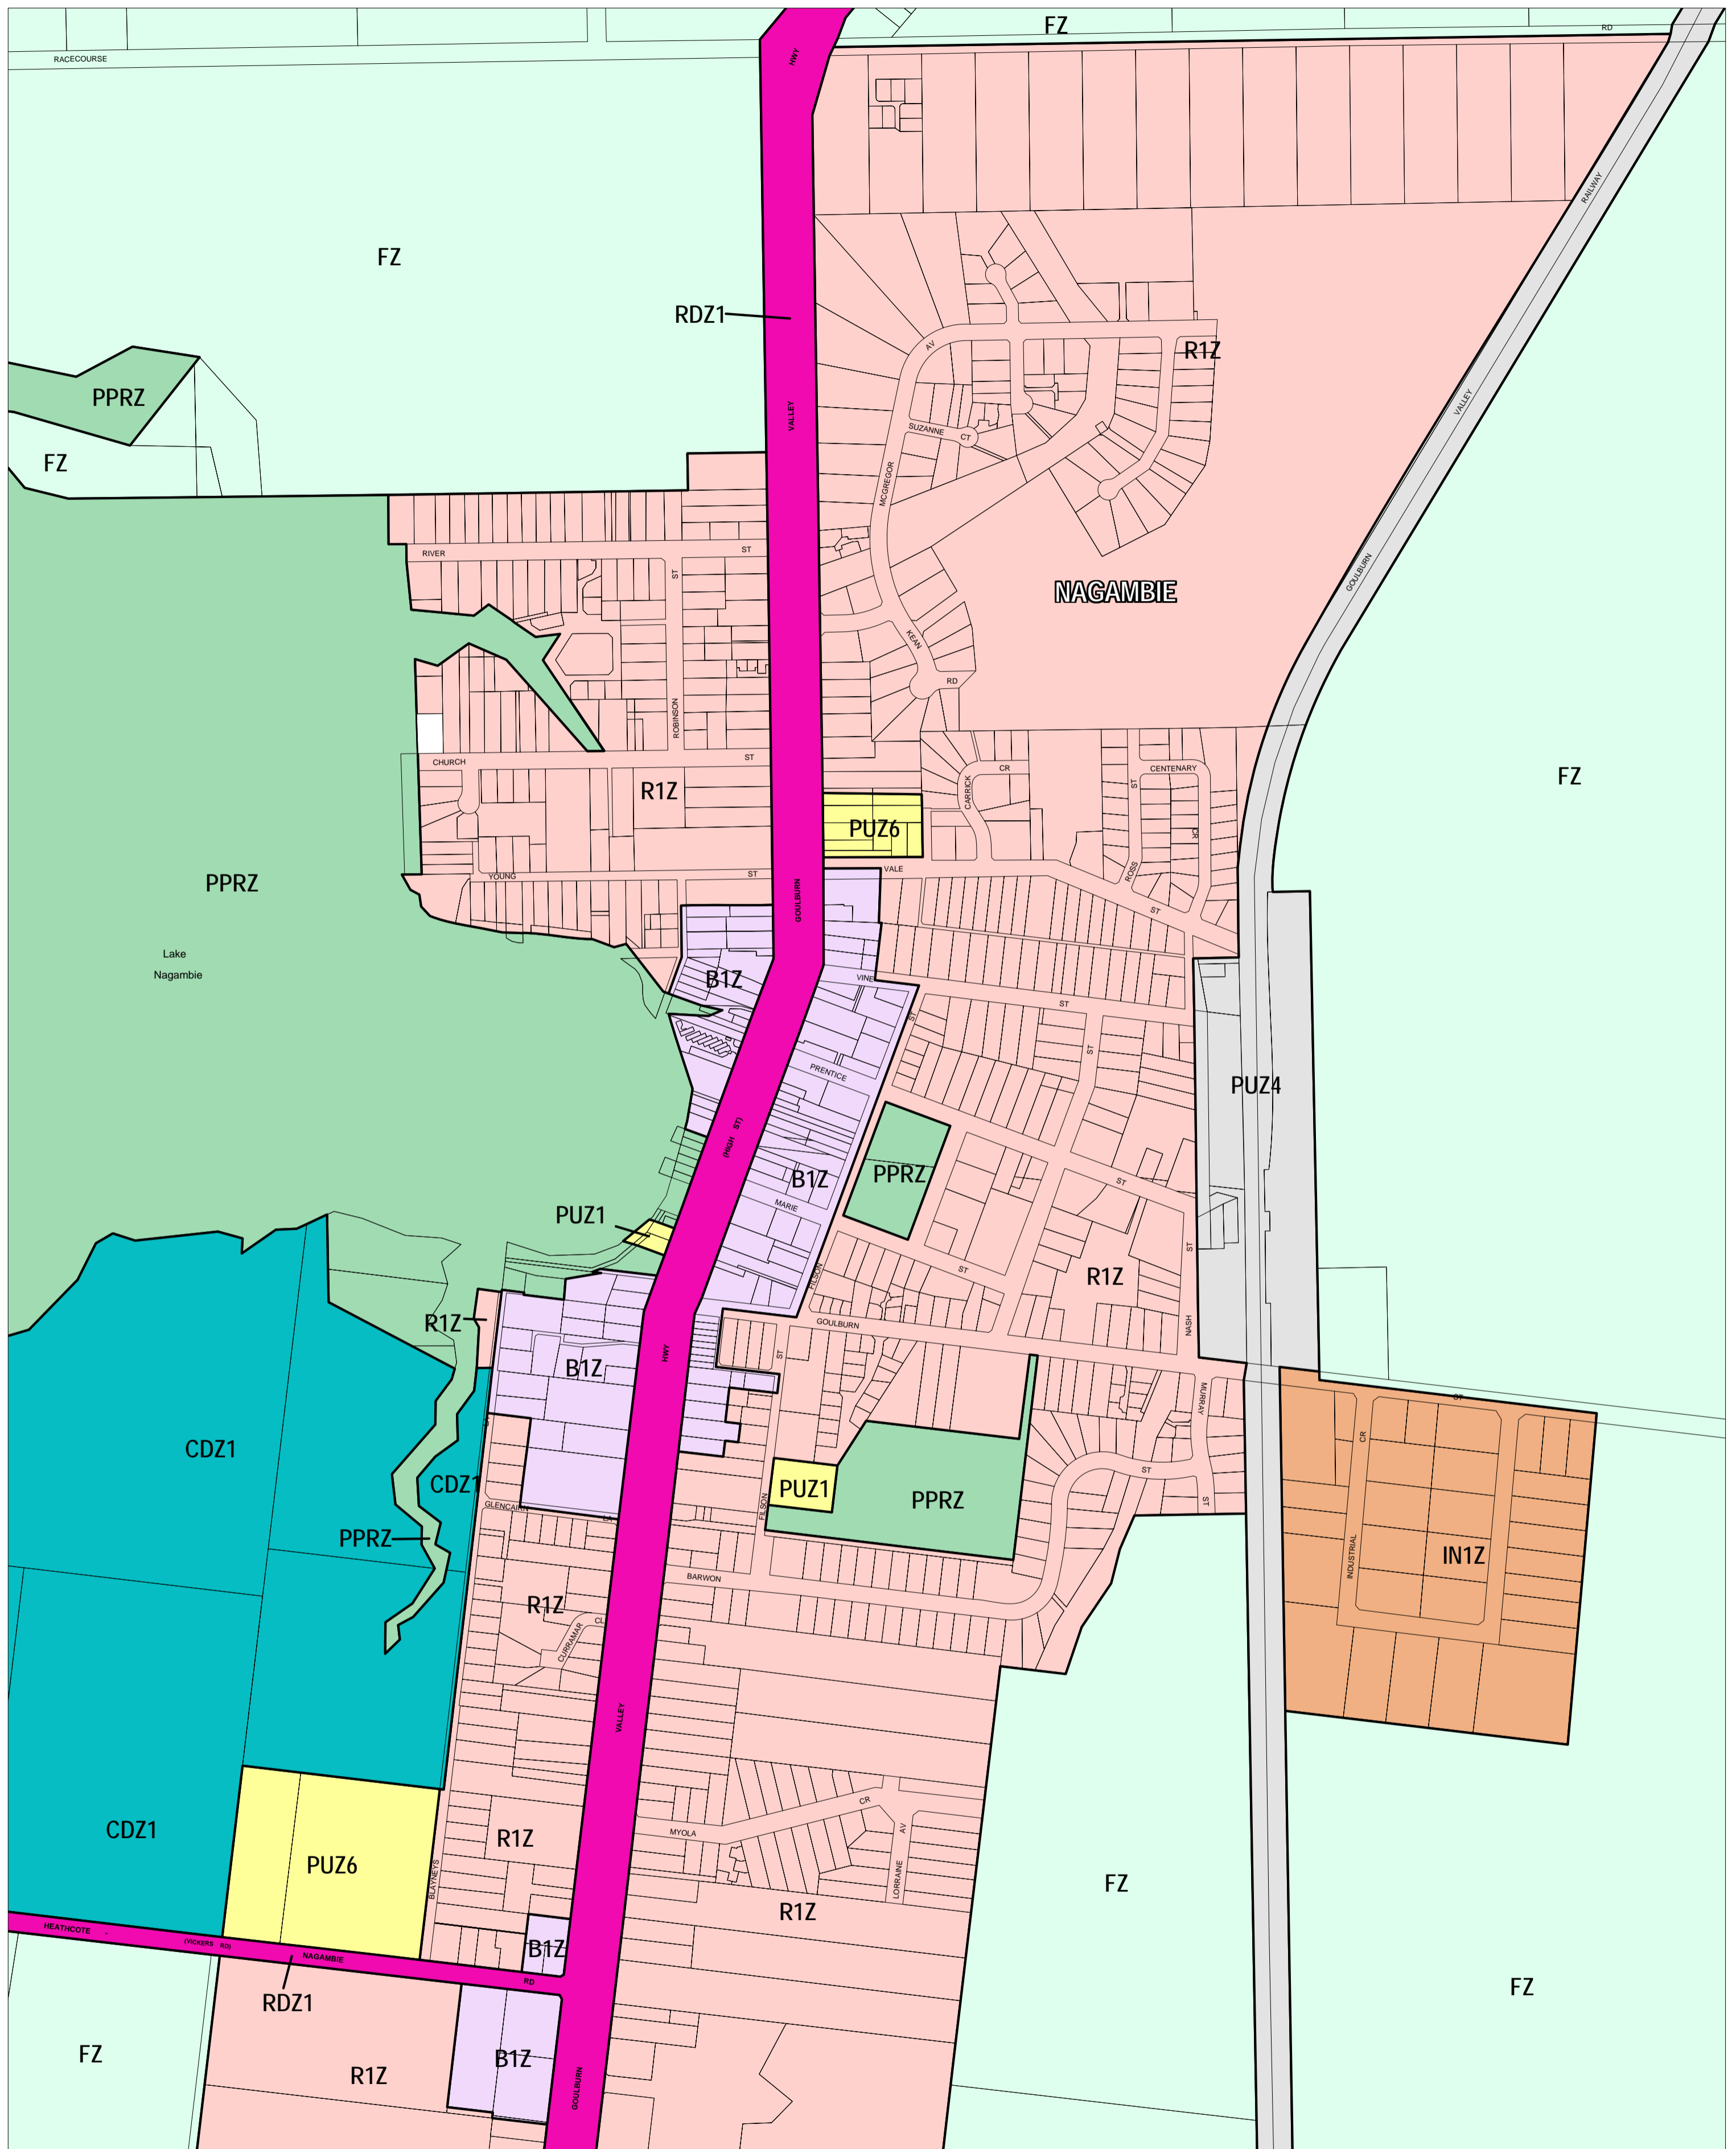

STRATHBOGIE PLANNING SCHEME - LOCAL PROVISION

Business	Residential
B1Z Business 1 Zone	R1Z Residential 1 Zone
Industrial	Rural
IN1Z Industrial 1 Zone	FZ Farming Zone
Public Land	Special Purpose
PPRZ Public Park And Recreation Zone	CDZ1 Comprehensive Development Zone - Schedule 1
PUZ6 Public Use Zone - Local Government	
PUZ1 Public Use Zone - Service And Utility	
PUZ4 Public Use Zone - Transport	
RDZ1 Road Zone - Category 1	

100 0 100 200 300 400 500 m

AUSTRALIAN MAP GRID ZONE 55

INDEX TO ADJOINING METRIC SERIES MAP

Printed: 11/3/2010