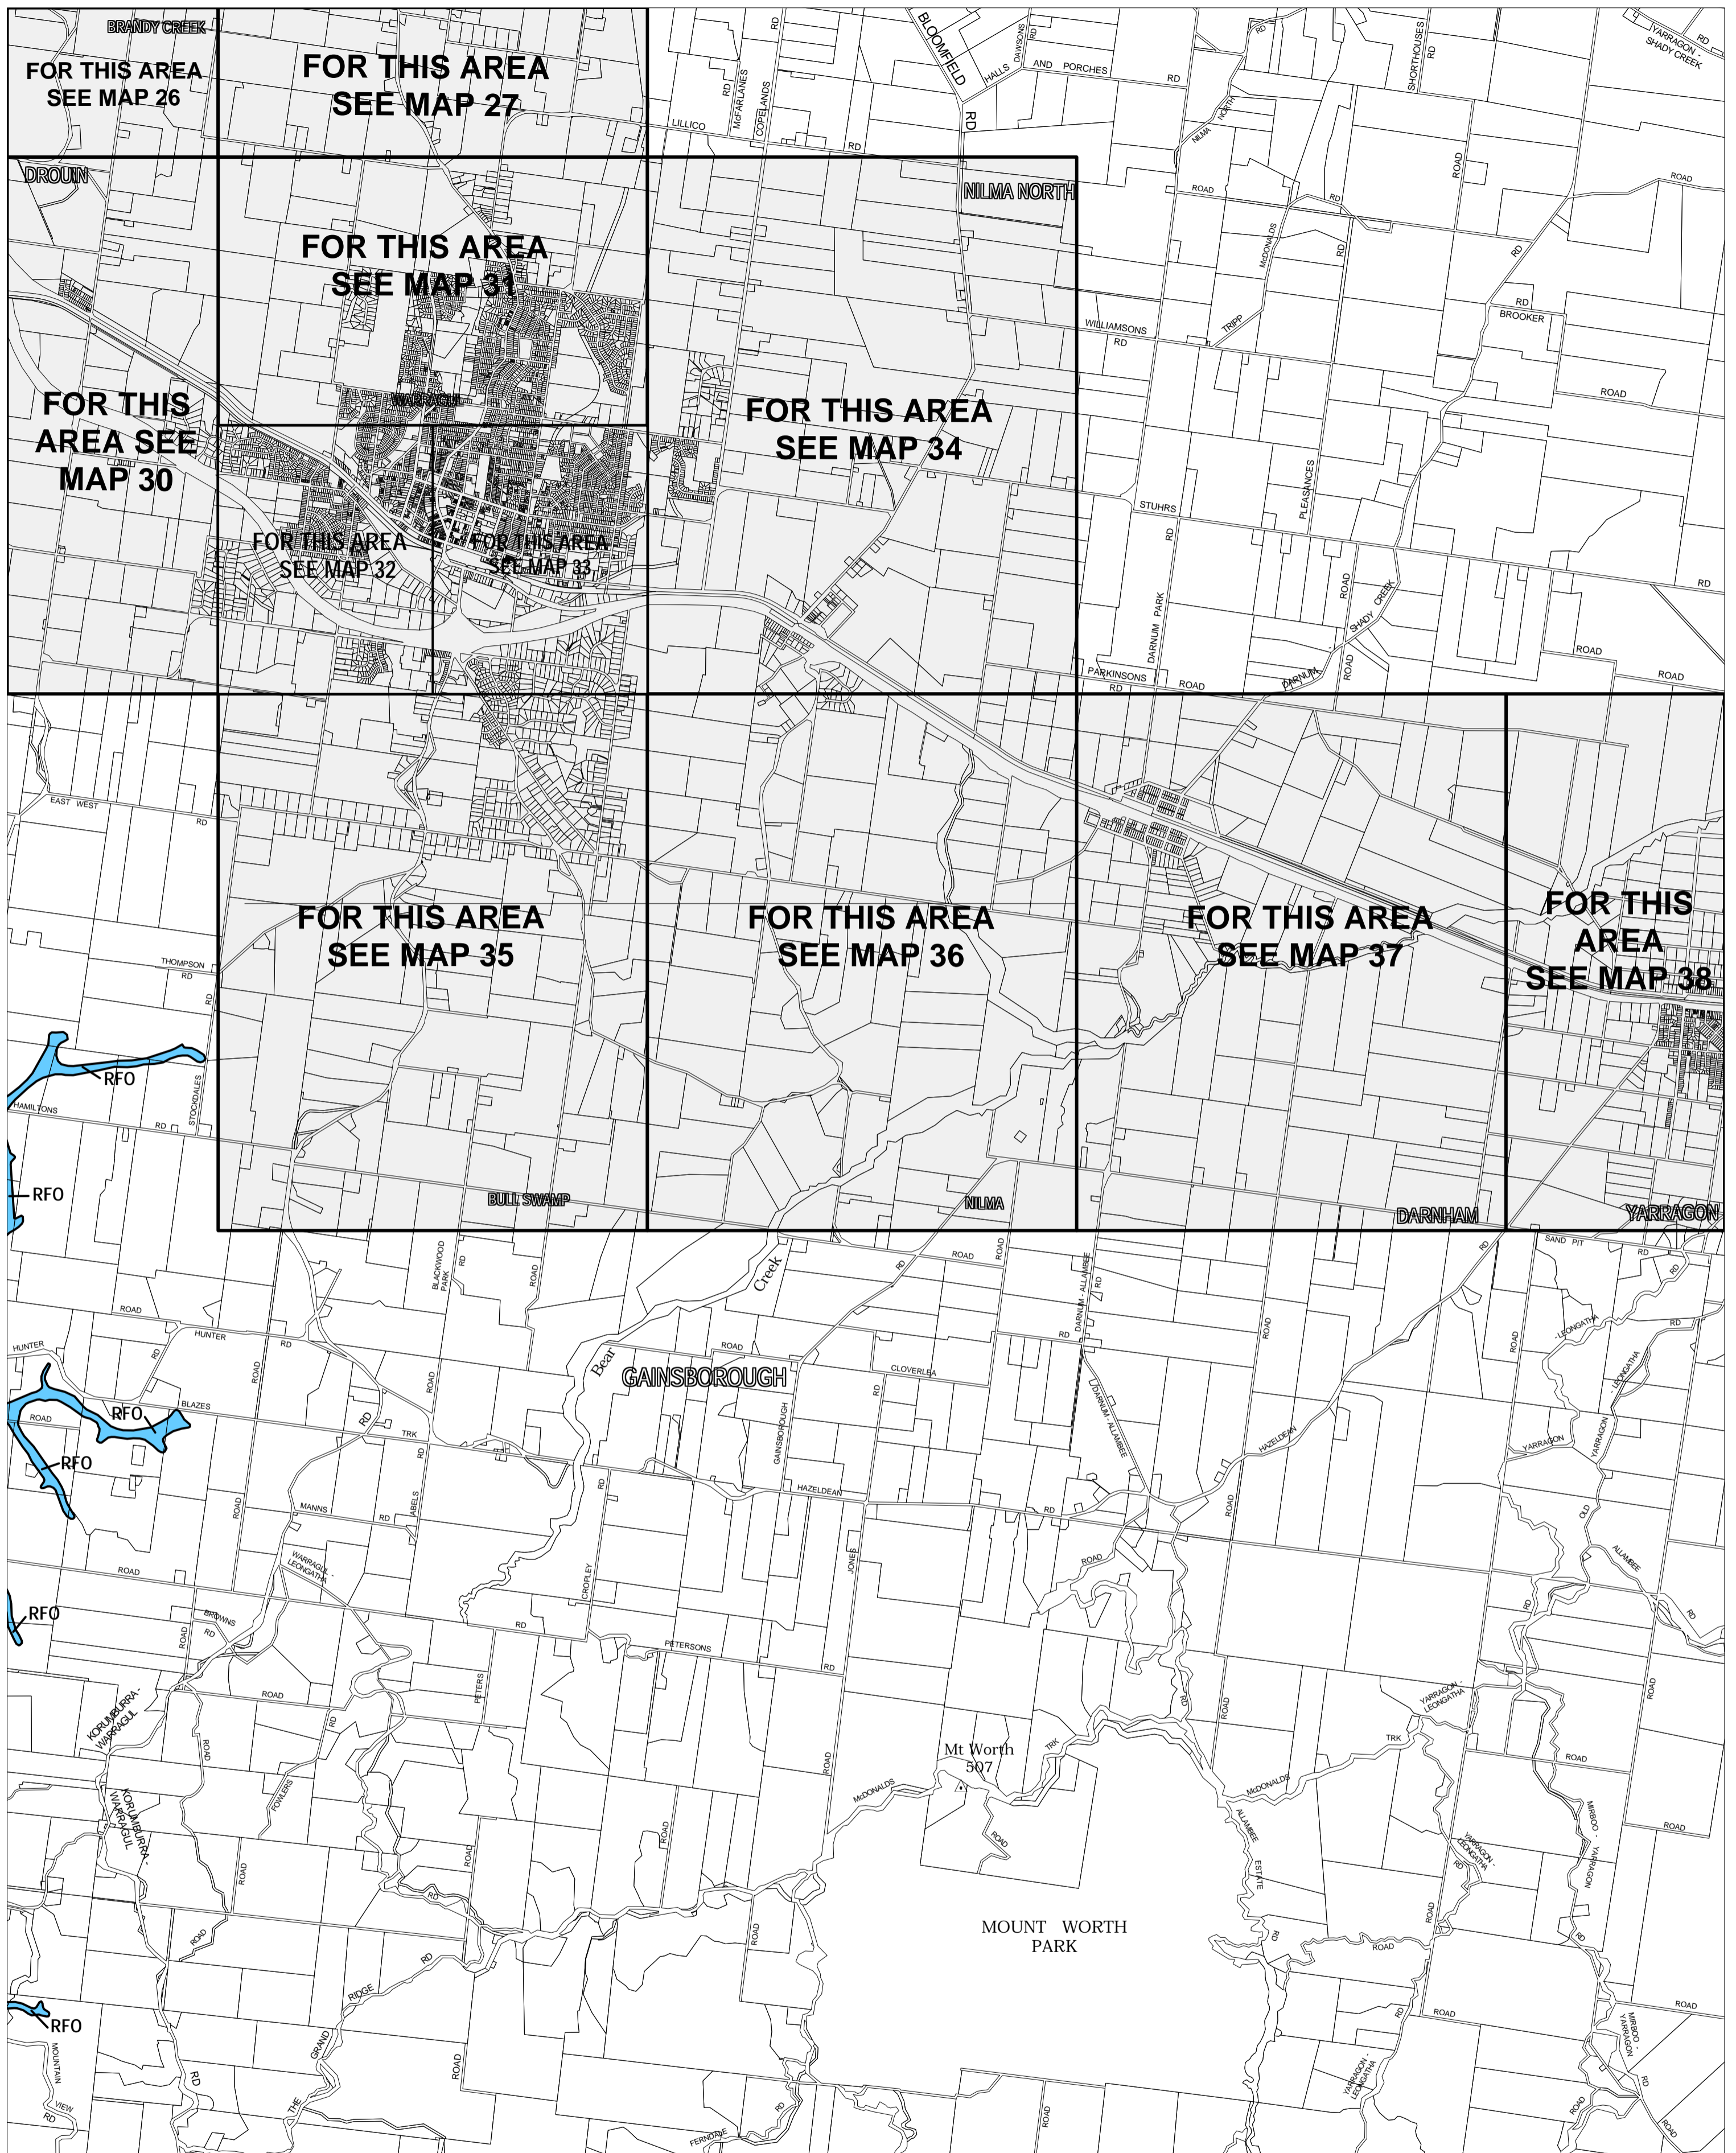

BAW BAW PLANNING SCHEME - LOCAL PROVISION

Overlays

RFO Rural Floodway Overlay

AUSTRALIAN MAP GRID ZONE 55

INDEX TO ADJOINING METRIC SERIES MAP

Printed: 20/7/2007

AMENDMENT C17