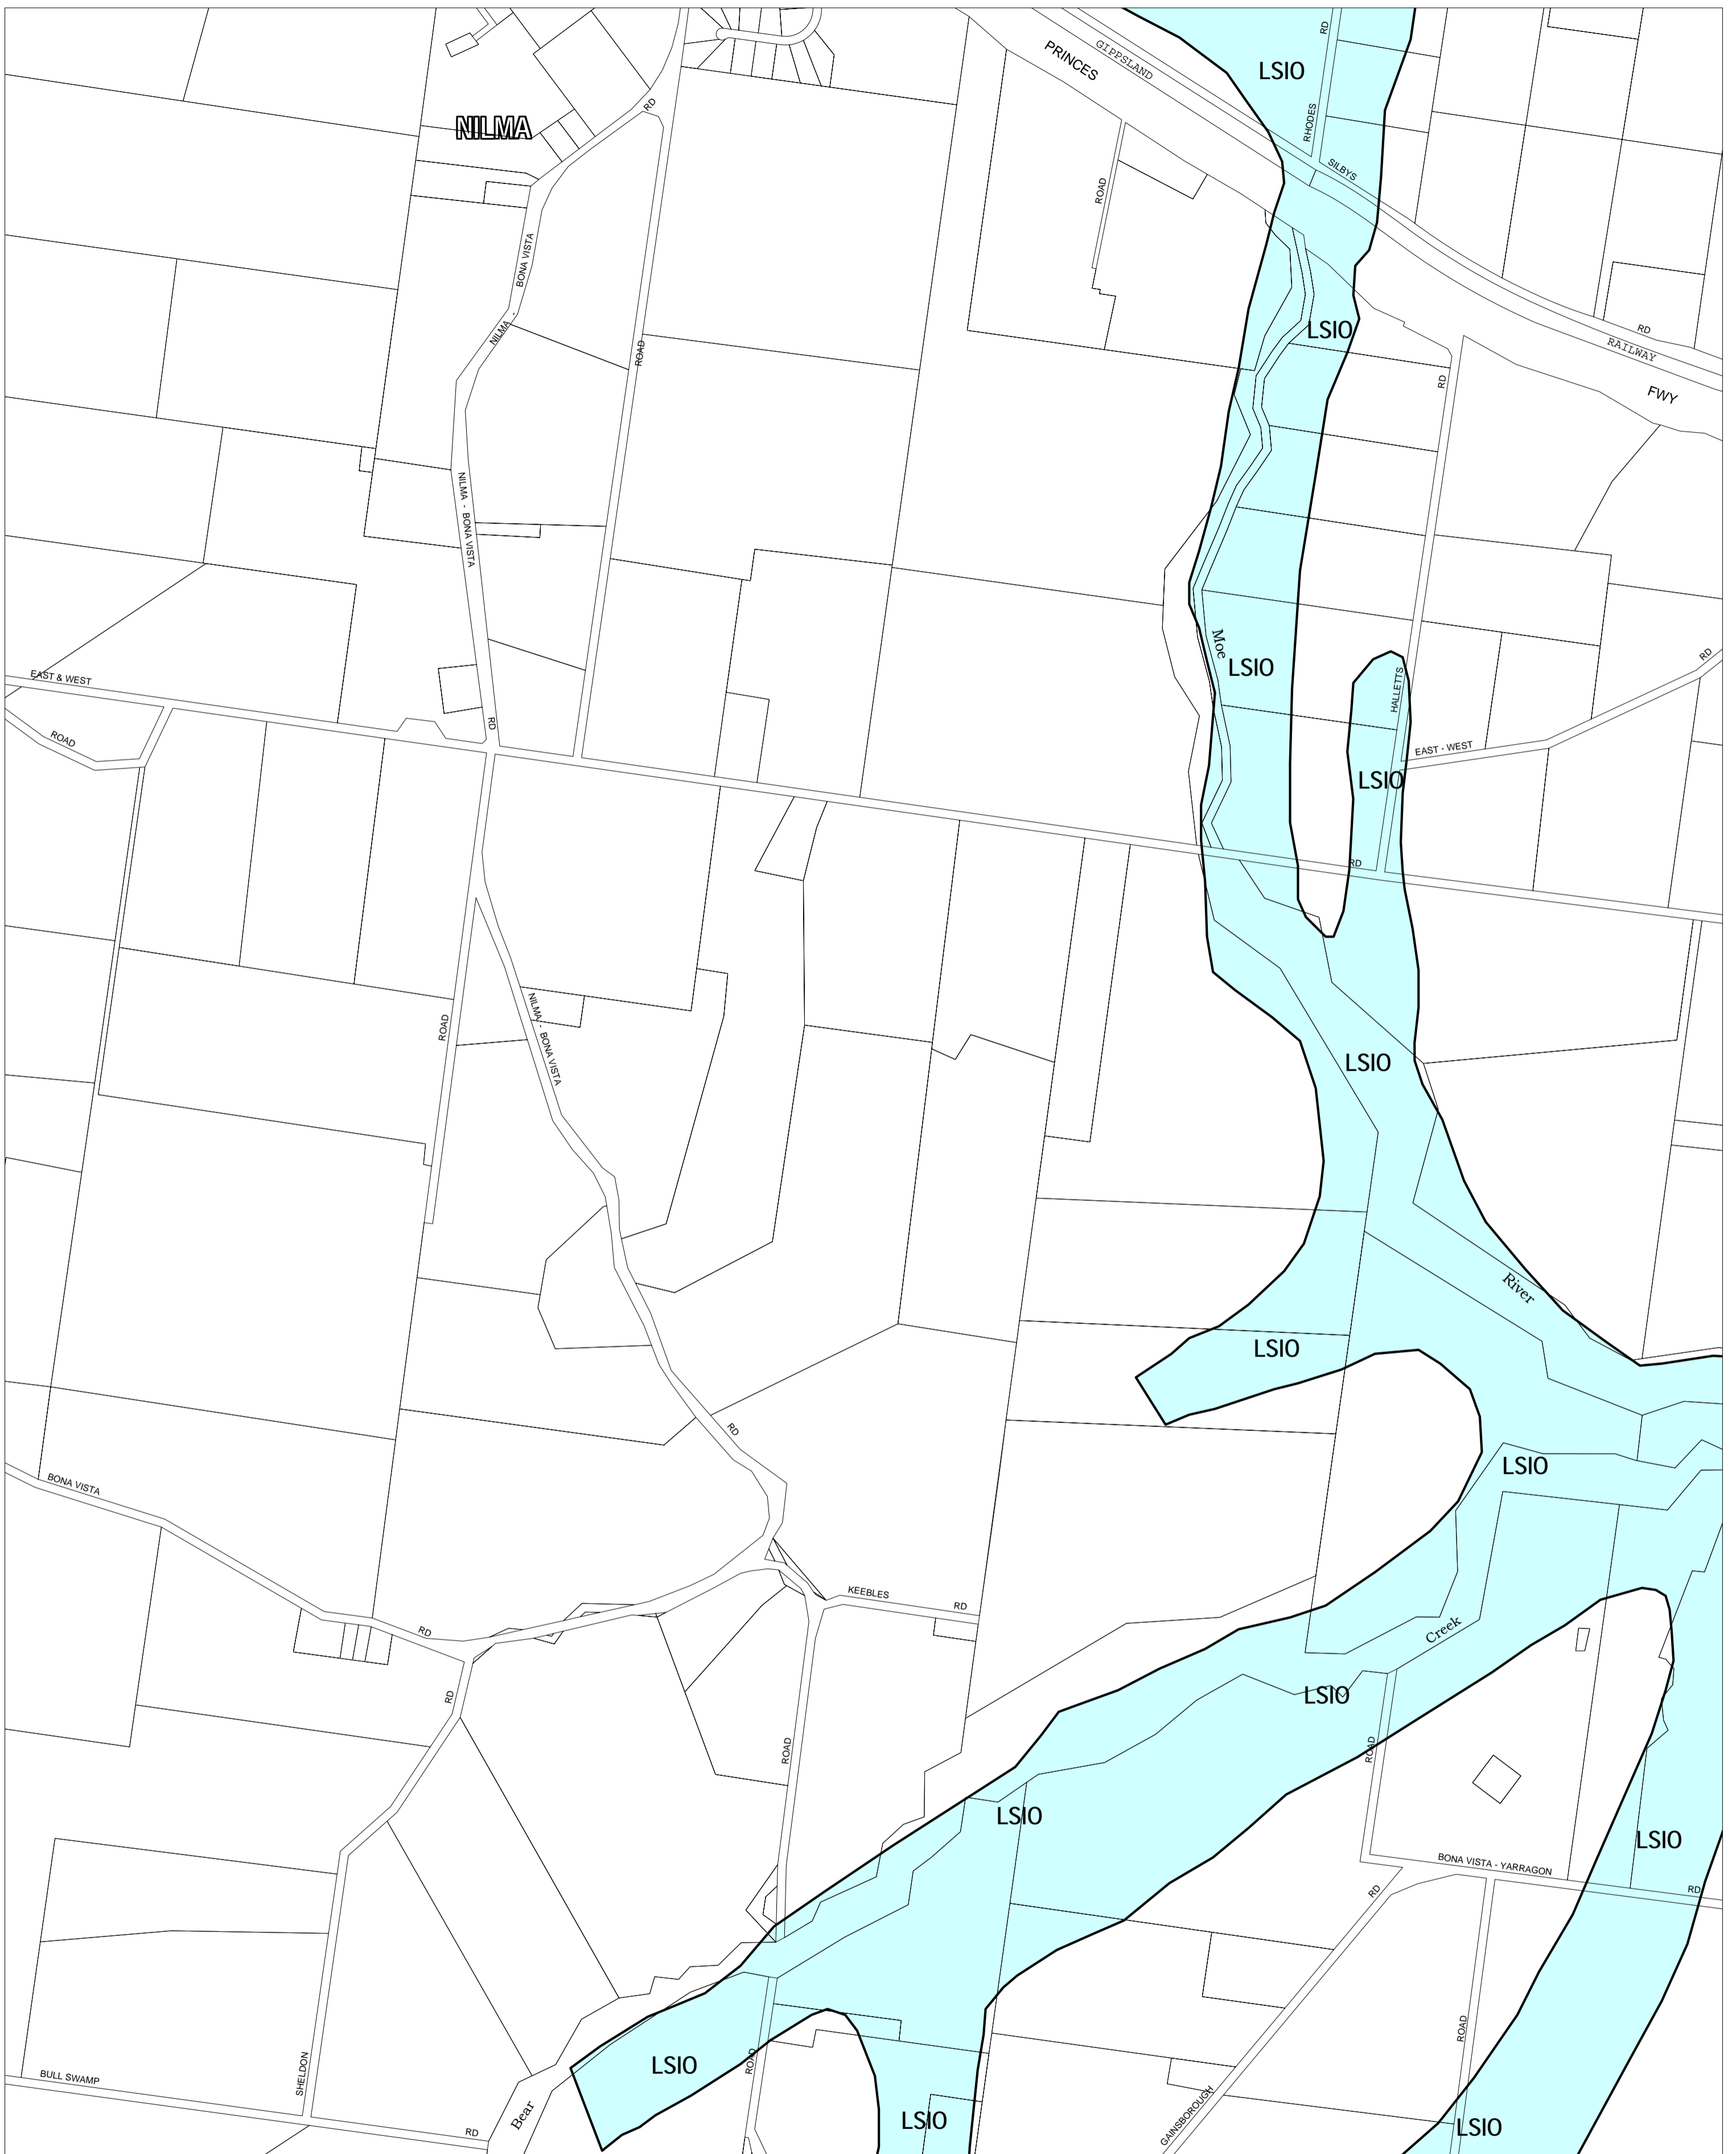

BAW BAW PLANNING SCHEME - LOCAL PROVISION

Overlays

LSIO Land Subject To Inundation Overlay

AUSTRALIAN MAP GRID ZONE 55

Printed: 10/6/2008

AMENDMENT C18