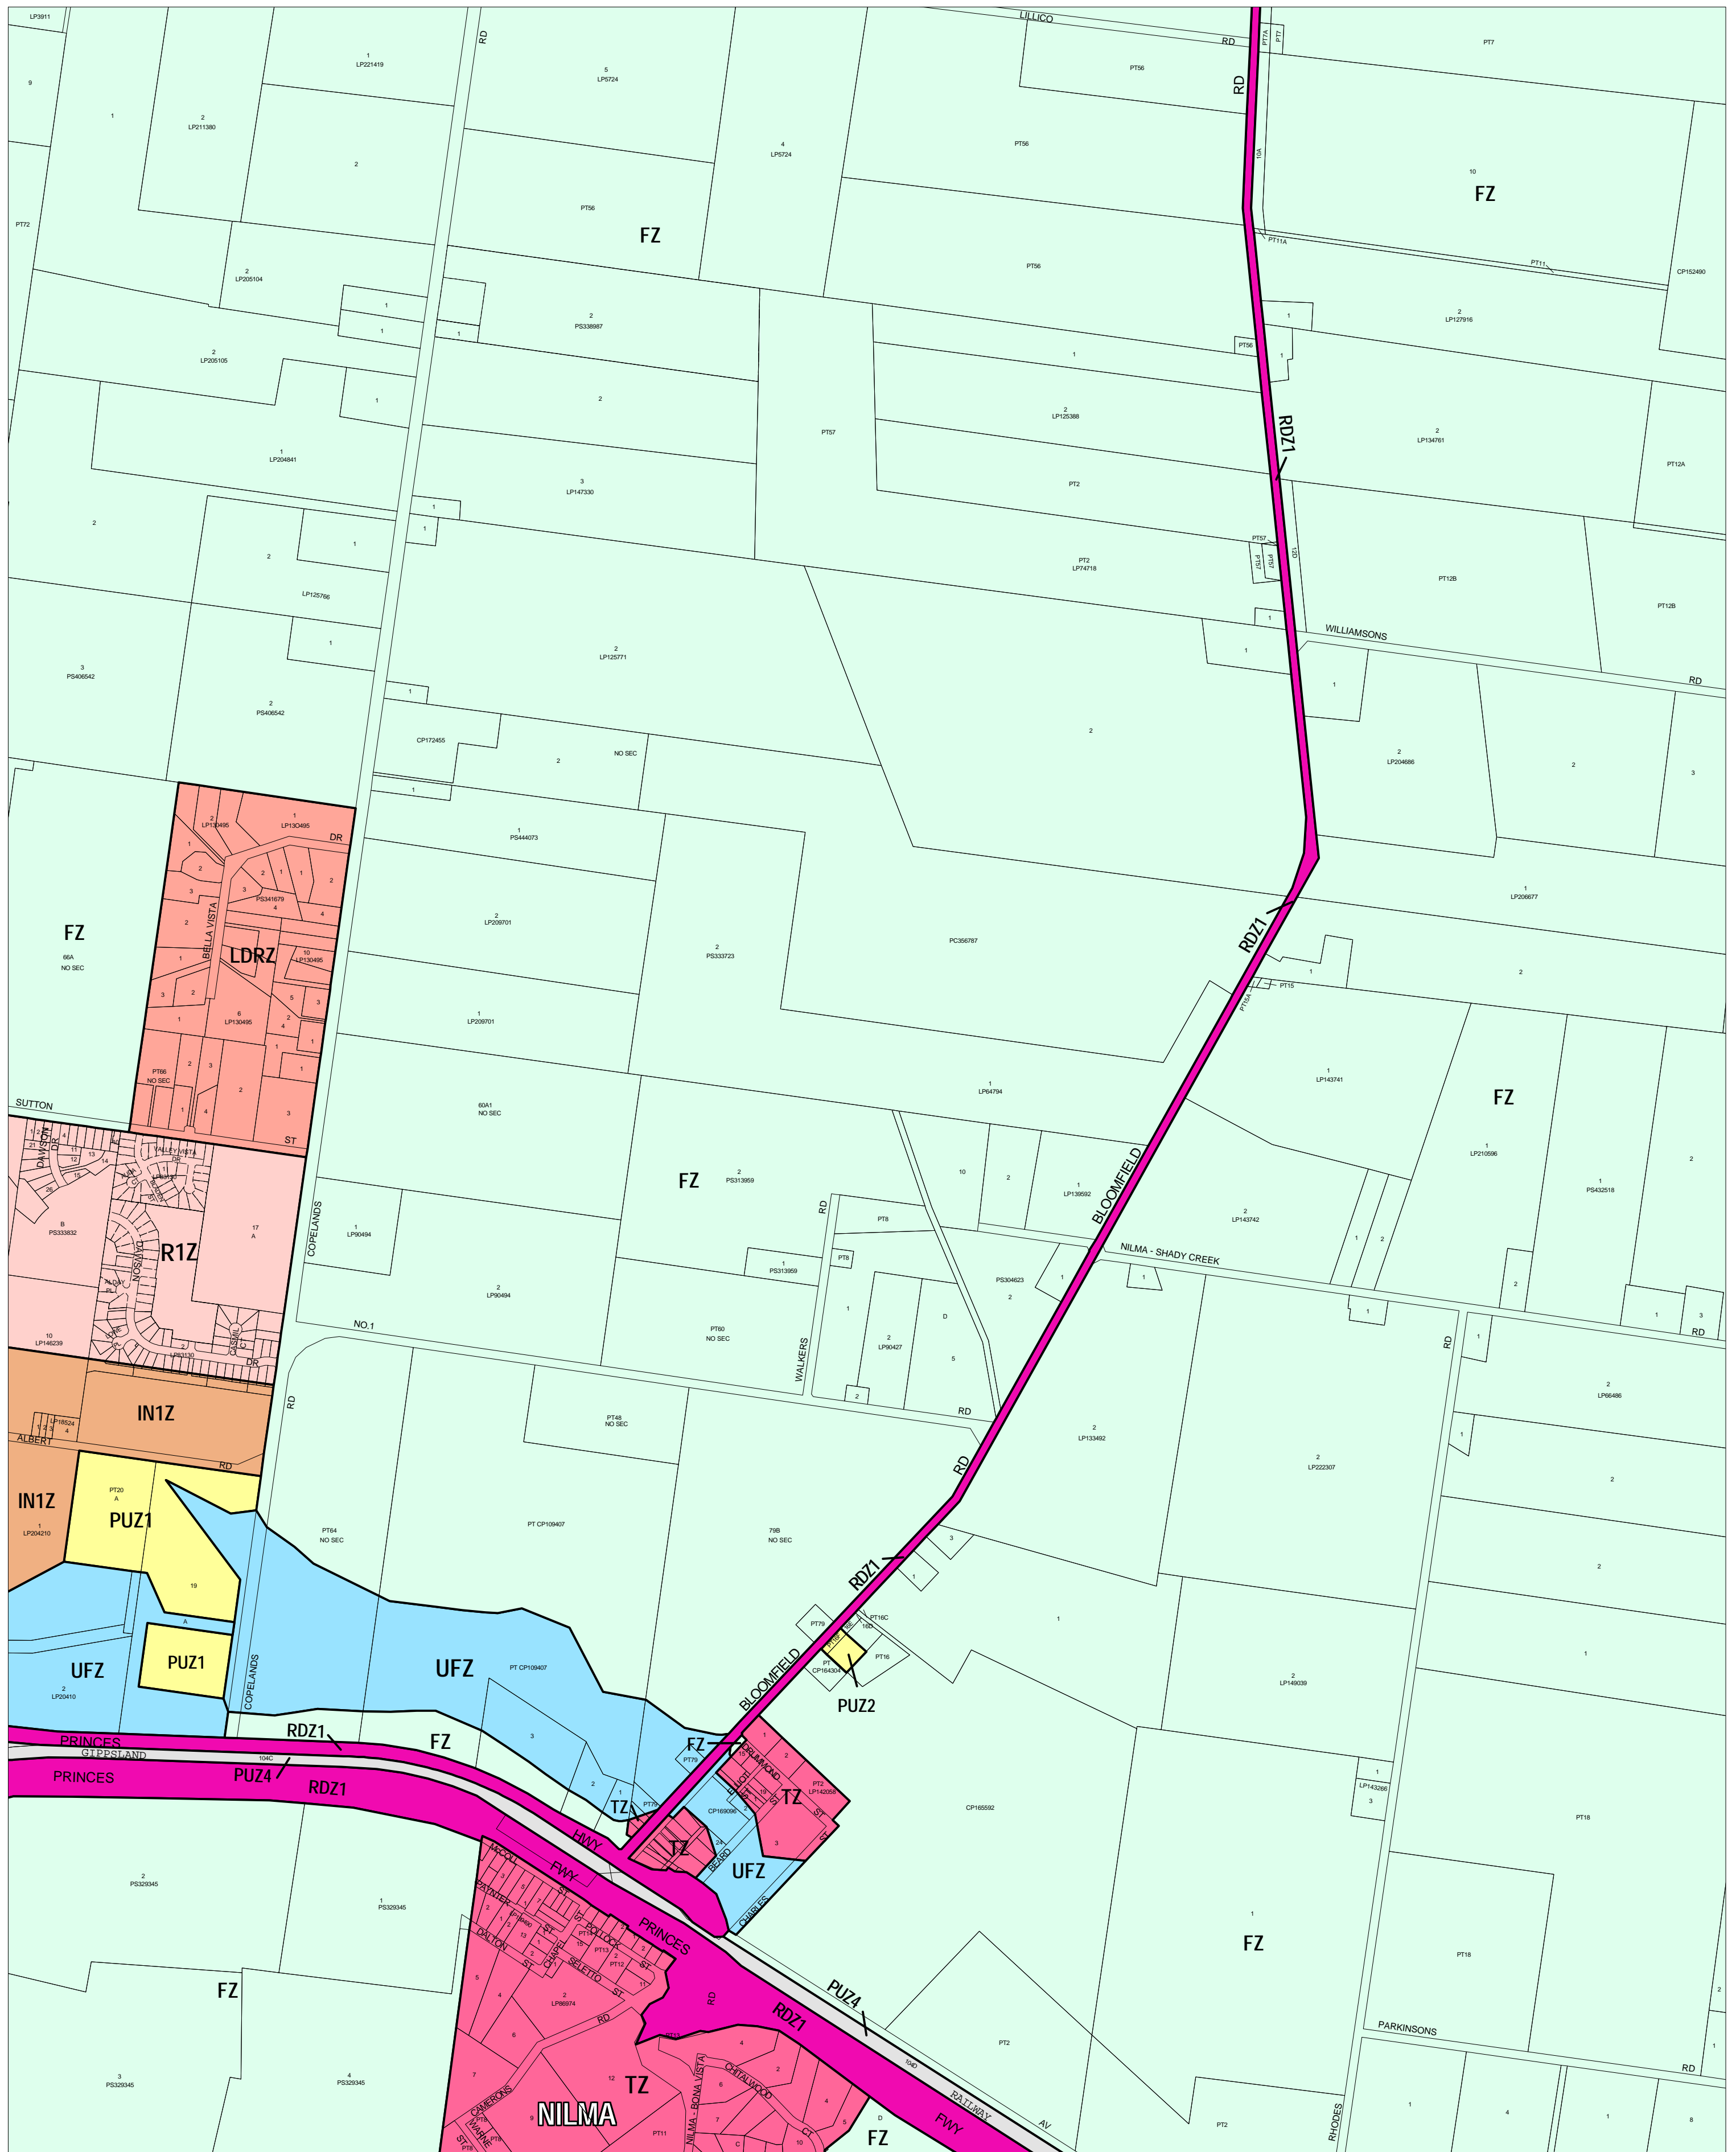

BAW BAW PLANNING SCHEME - LOCAL PROVISION

Industrial	Township Zone
IN1Z Industrial 1 Zone	TZ Township Zone
Public Land	Rural
PUZ2 Public Use Zone Education	FZ Farming Zone
PUZ1 Public Use Zone Service And Utility	Special Purpose
PUZ4 Public Use Zone Transport	UFZ Urban Floodway Zone
Road Zone Category 1	
RDZ1 Road Zone Category 1	
Residential	
LDRZ Low Density Residential Zone	
R1Z Residential 1 Zone	

200 0 200 400 600 800 1000 m

AUSTRALIAN MAP GRID ZONE 55

THIS MAP INCORPORATES APPROVED ZONES AS AT: 15/03/06 AMENDMENT C35

INDEX TO ADJOINING METRIC SERIES MAP

Printed: 9/5/2006