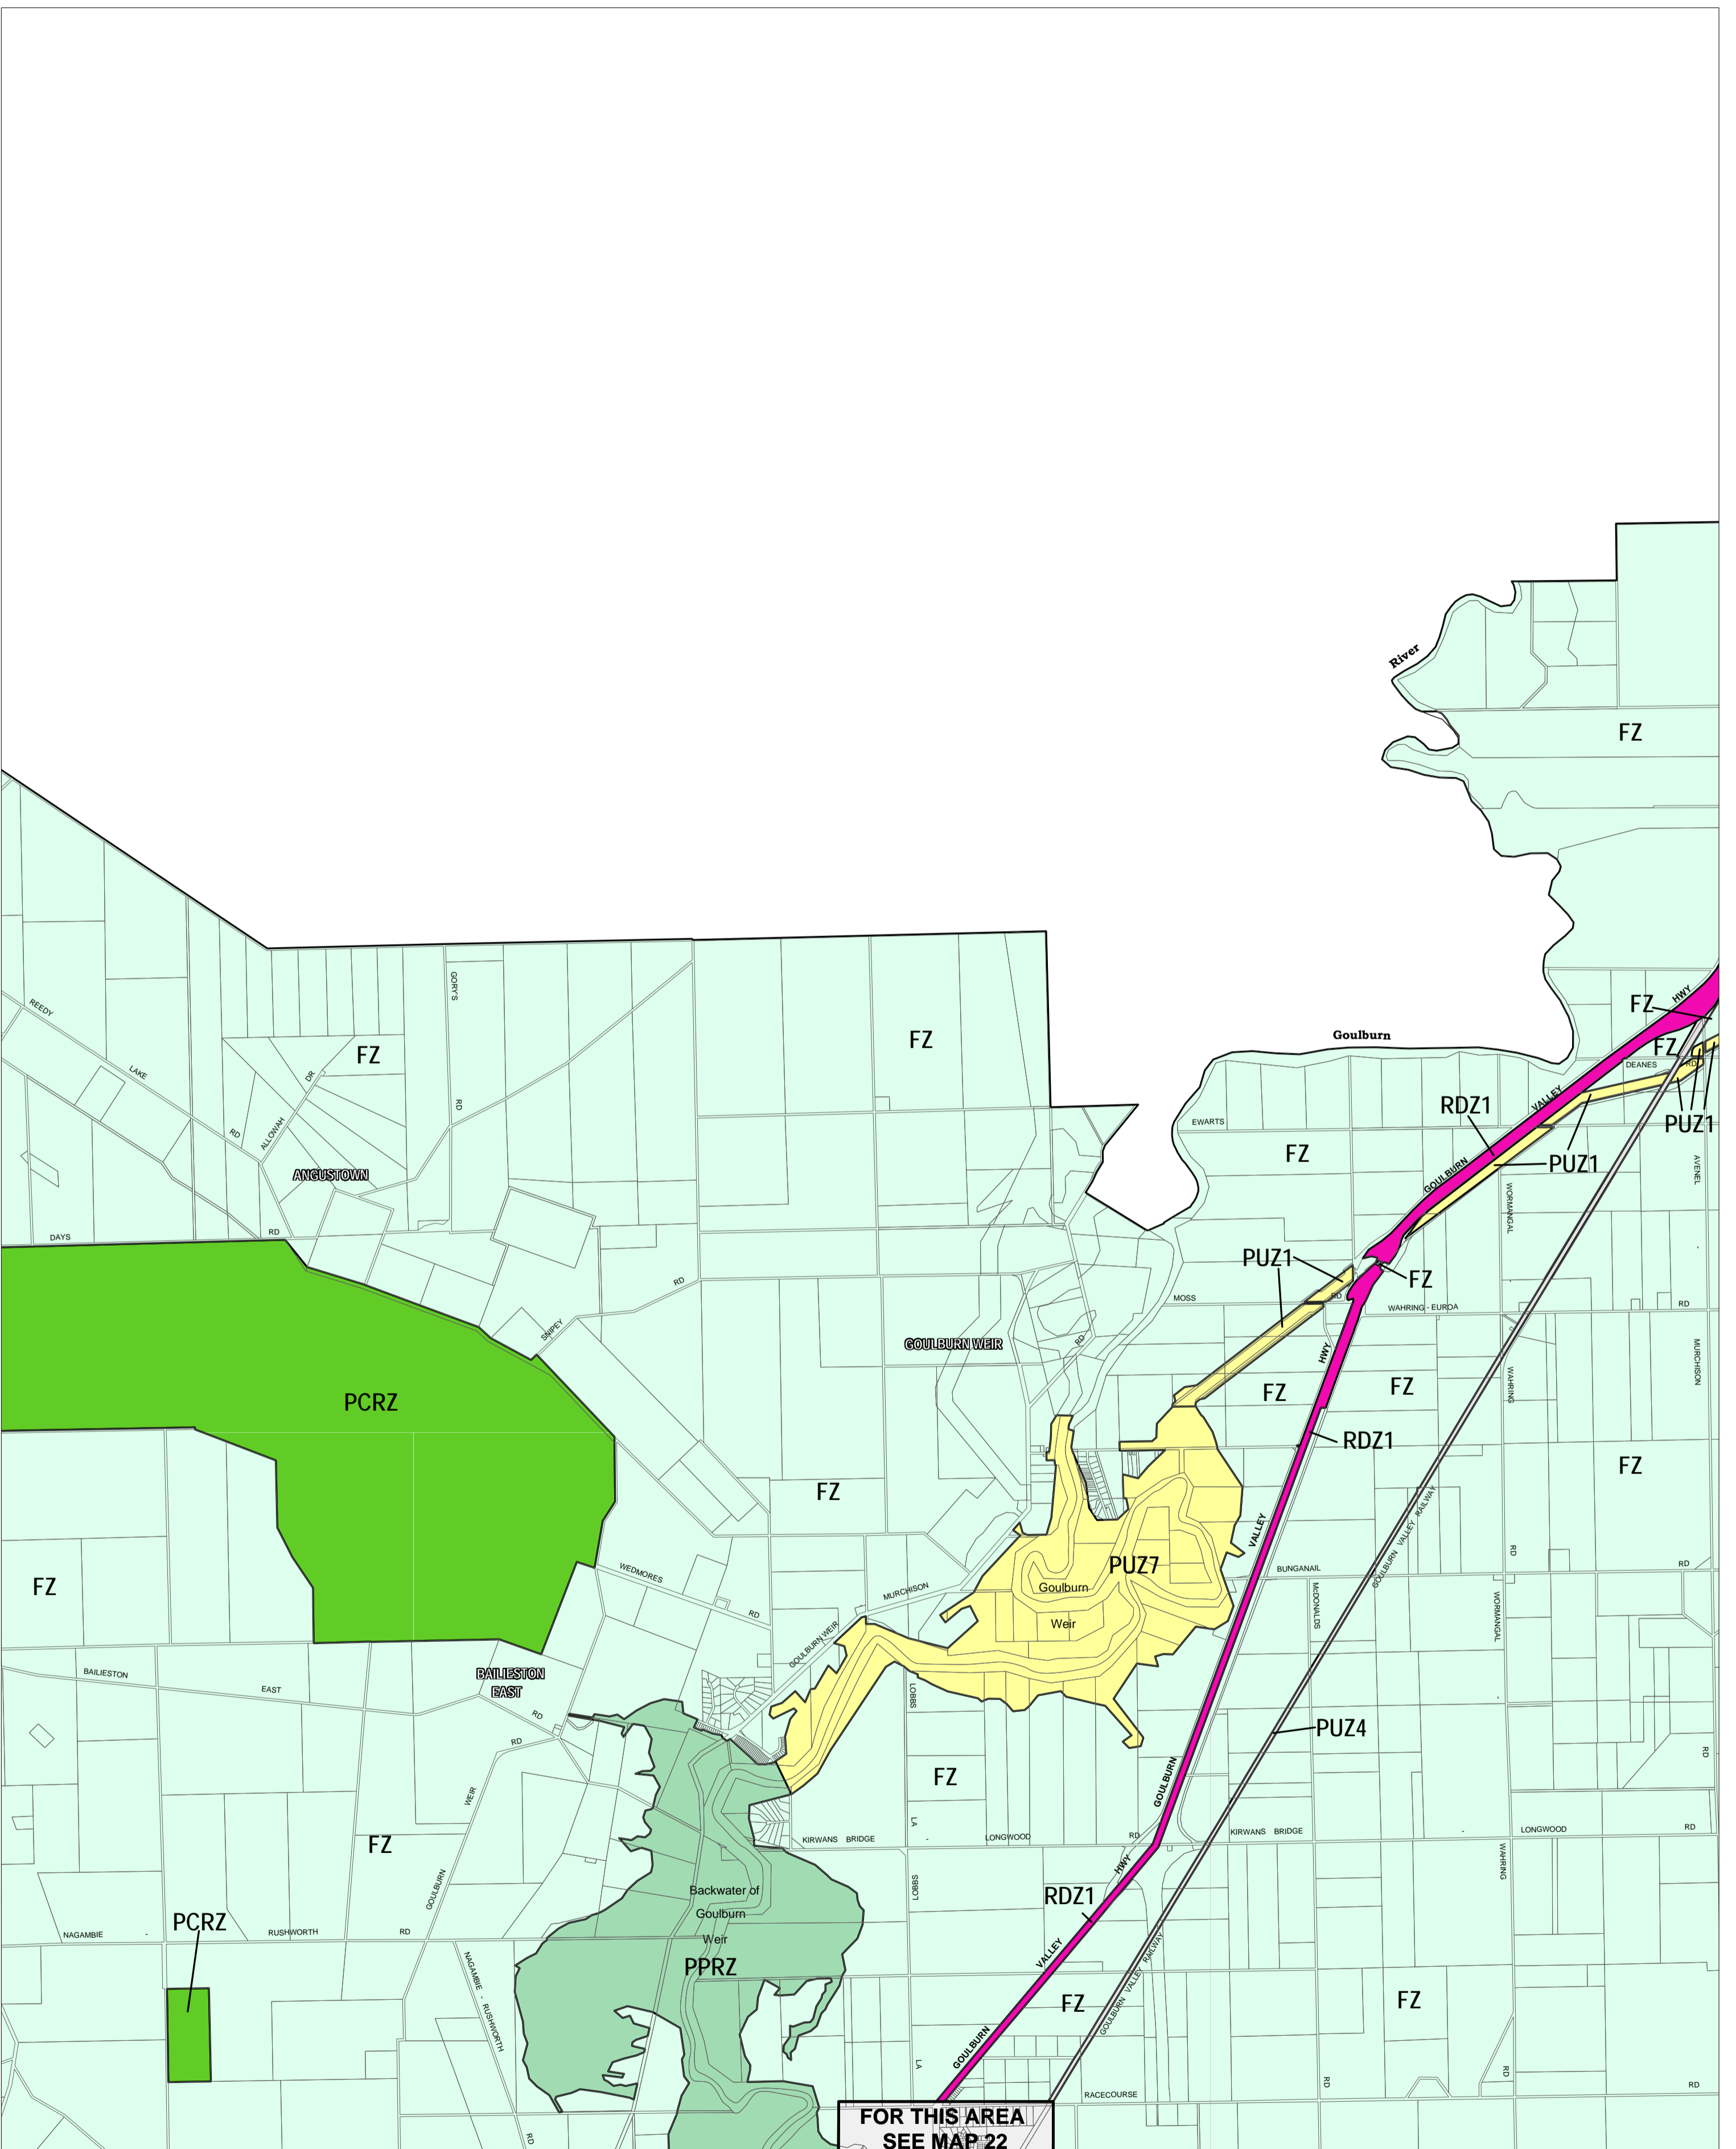

STRATHBOGIE PLANNING SCHEME - LOCAL PROVISION

Public Land	
	Public Conservation And Resource Zone
	Public Park And Recreation Zone
	Public Use Zone - Other Public Use
	Public Use Zone - Service And Utility
	Public Use Zone - Transport
	Road Zone - Category 1
Rural	
	Farming Zone

AUSTRALIAN MAP GRID ZONE 55

Printed: 25/1/2012

AMENDMENT C44