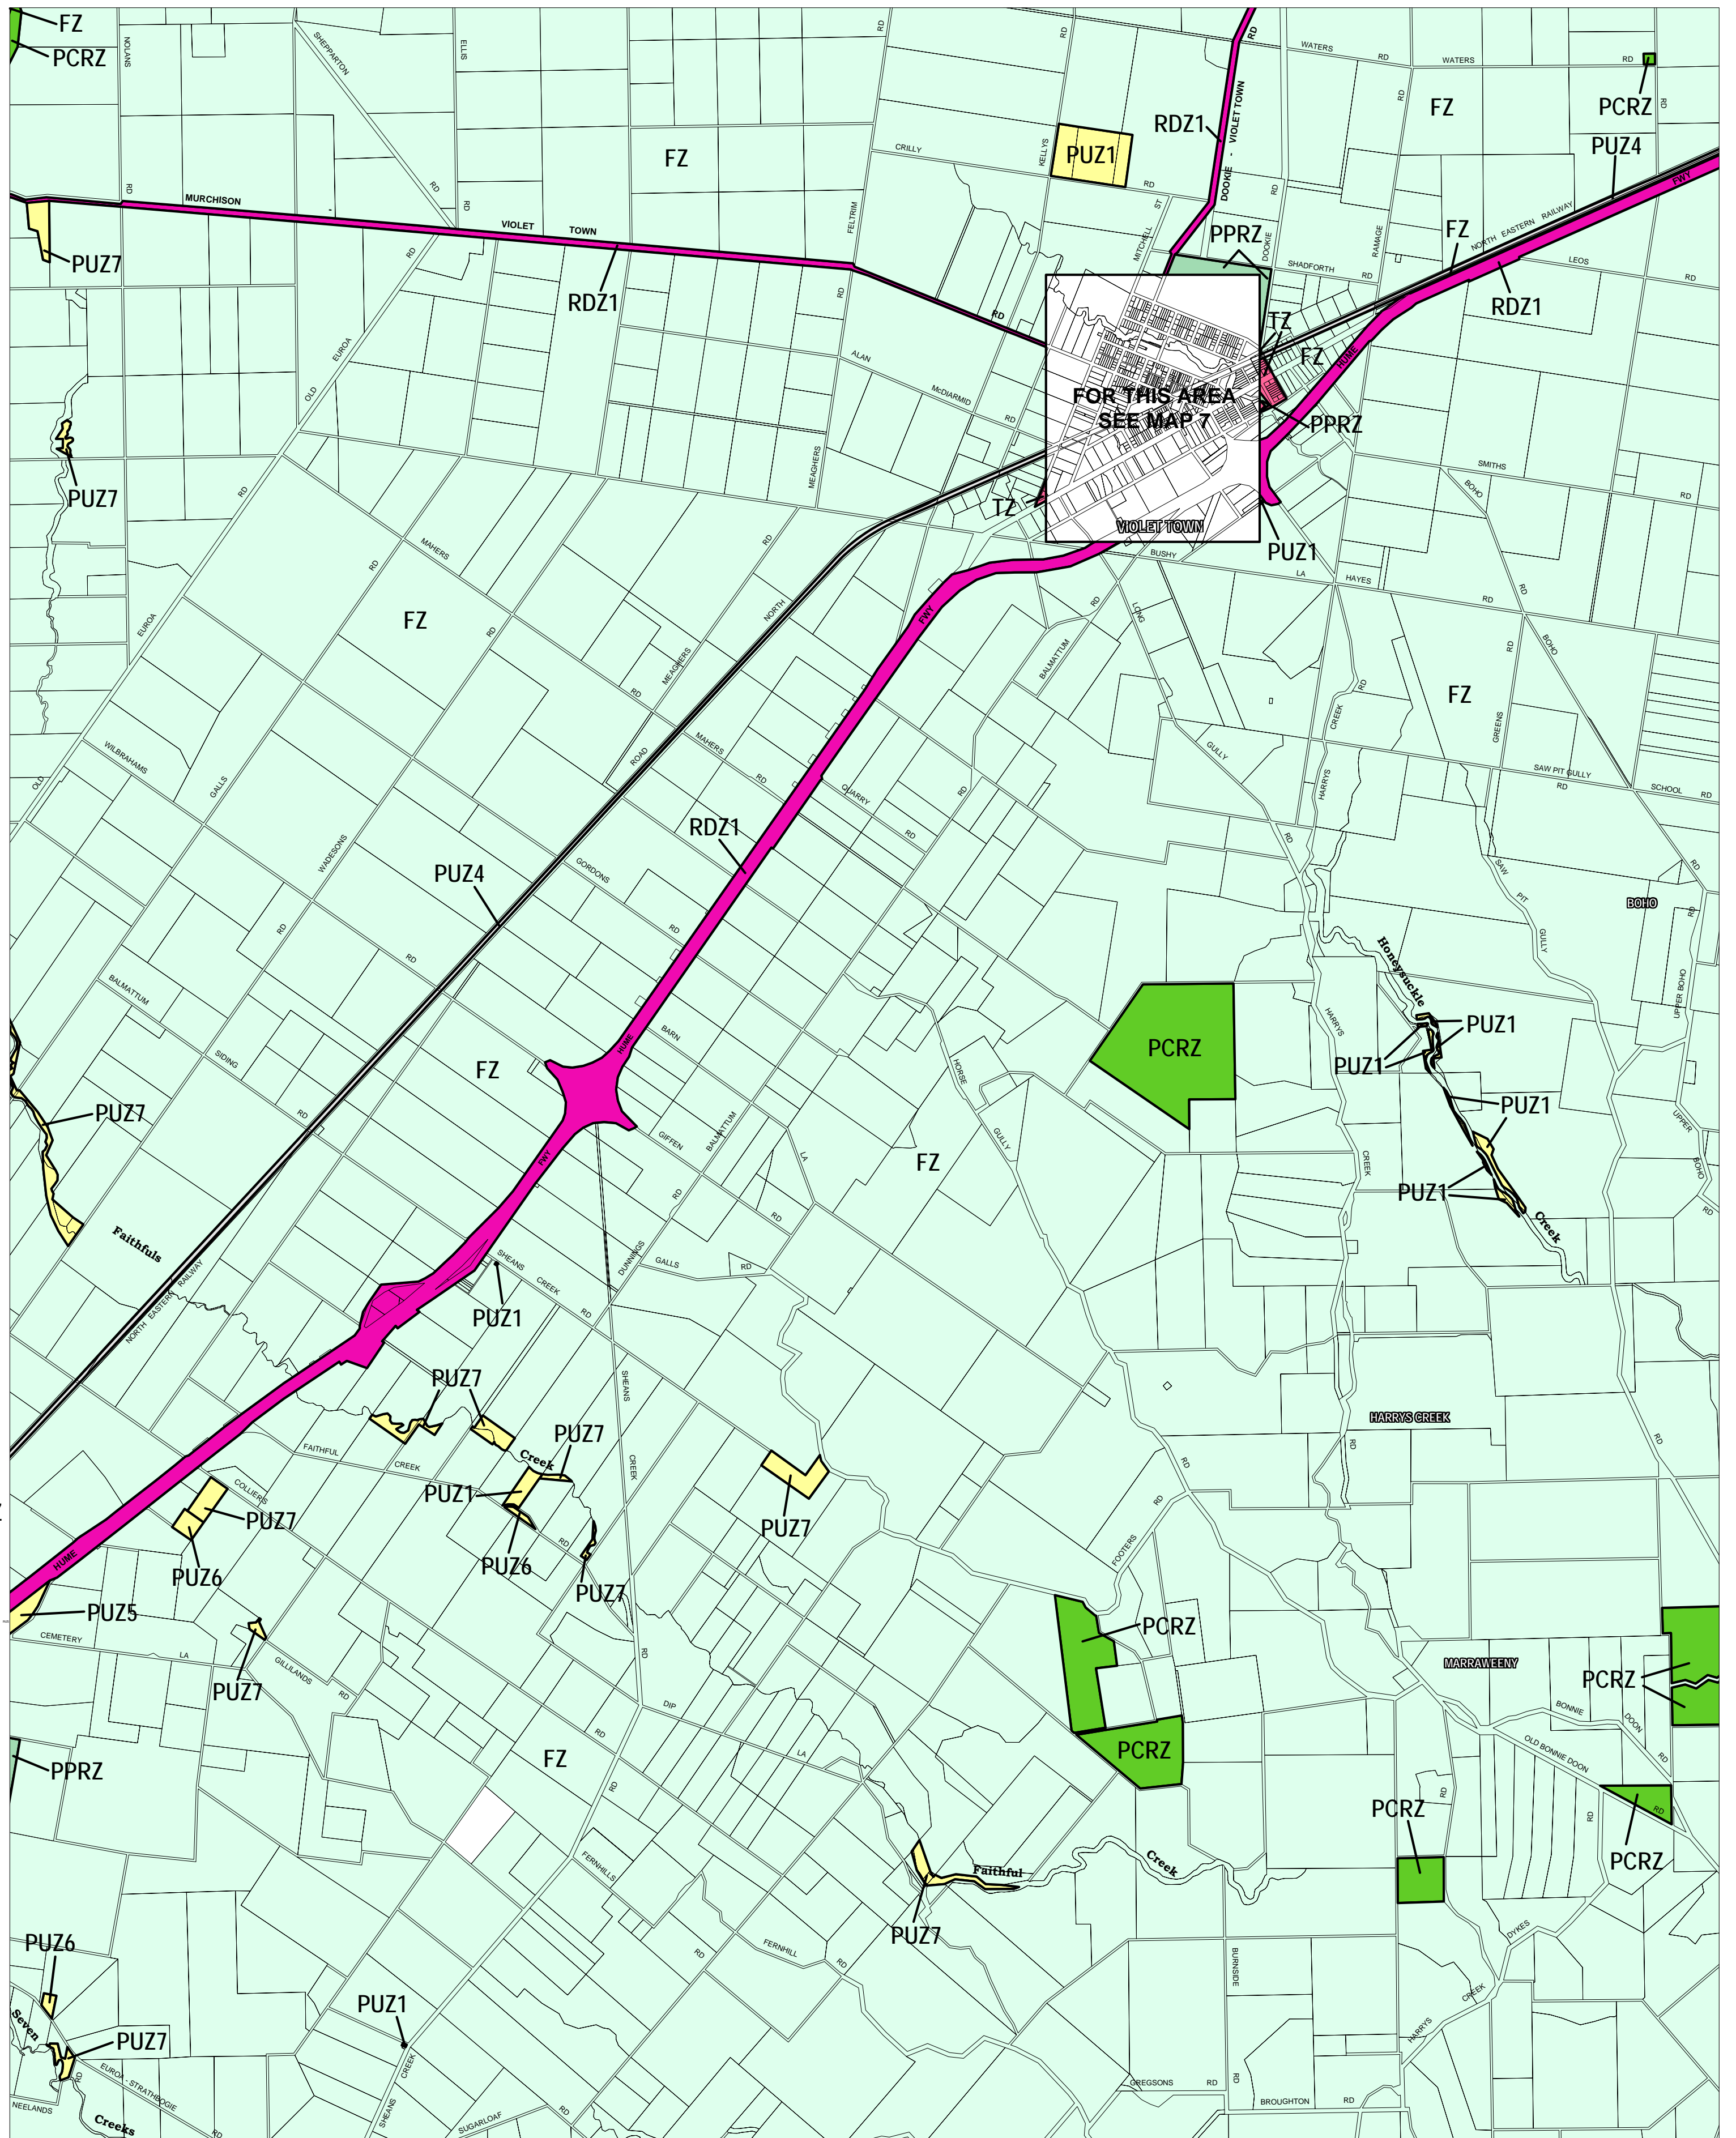

STRATHBOGIE PLANNING SCHEME - LOCAL PROVISION

Public Land	PUZ4 Public Use Zone - Transport
PCRZ Public Conservation And Resource Zone	RZ01 Road Zone - Category 1
PPRZ Public Park And Recreation Zone	Residential
PUZ5 Public Use Zone - Cemetery/Crematorium	TZ Township Zone
PUZ6 Public Use Zone - Local Government	FZ Farming Zone
PUZ7 Public Use Zone - Other Public Use	
PUZ1 Public Use Zone - Service And Utility	

AUSTRALIAN MAP GRID ZONE 55

Printed: 11/3/2010

AMENDMENT C21