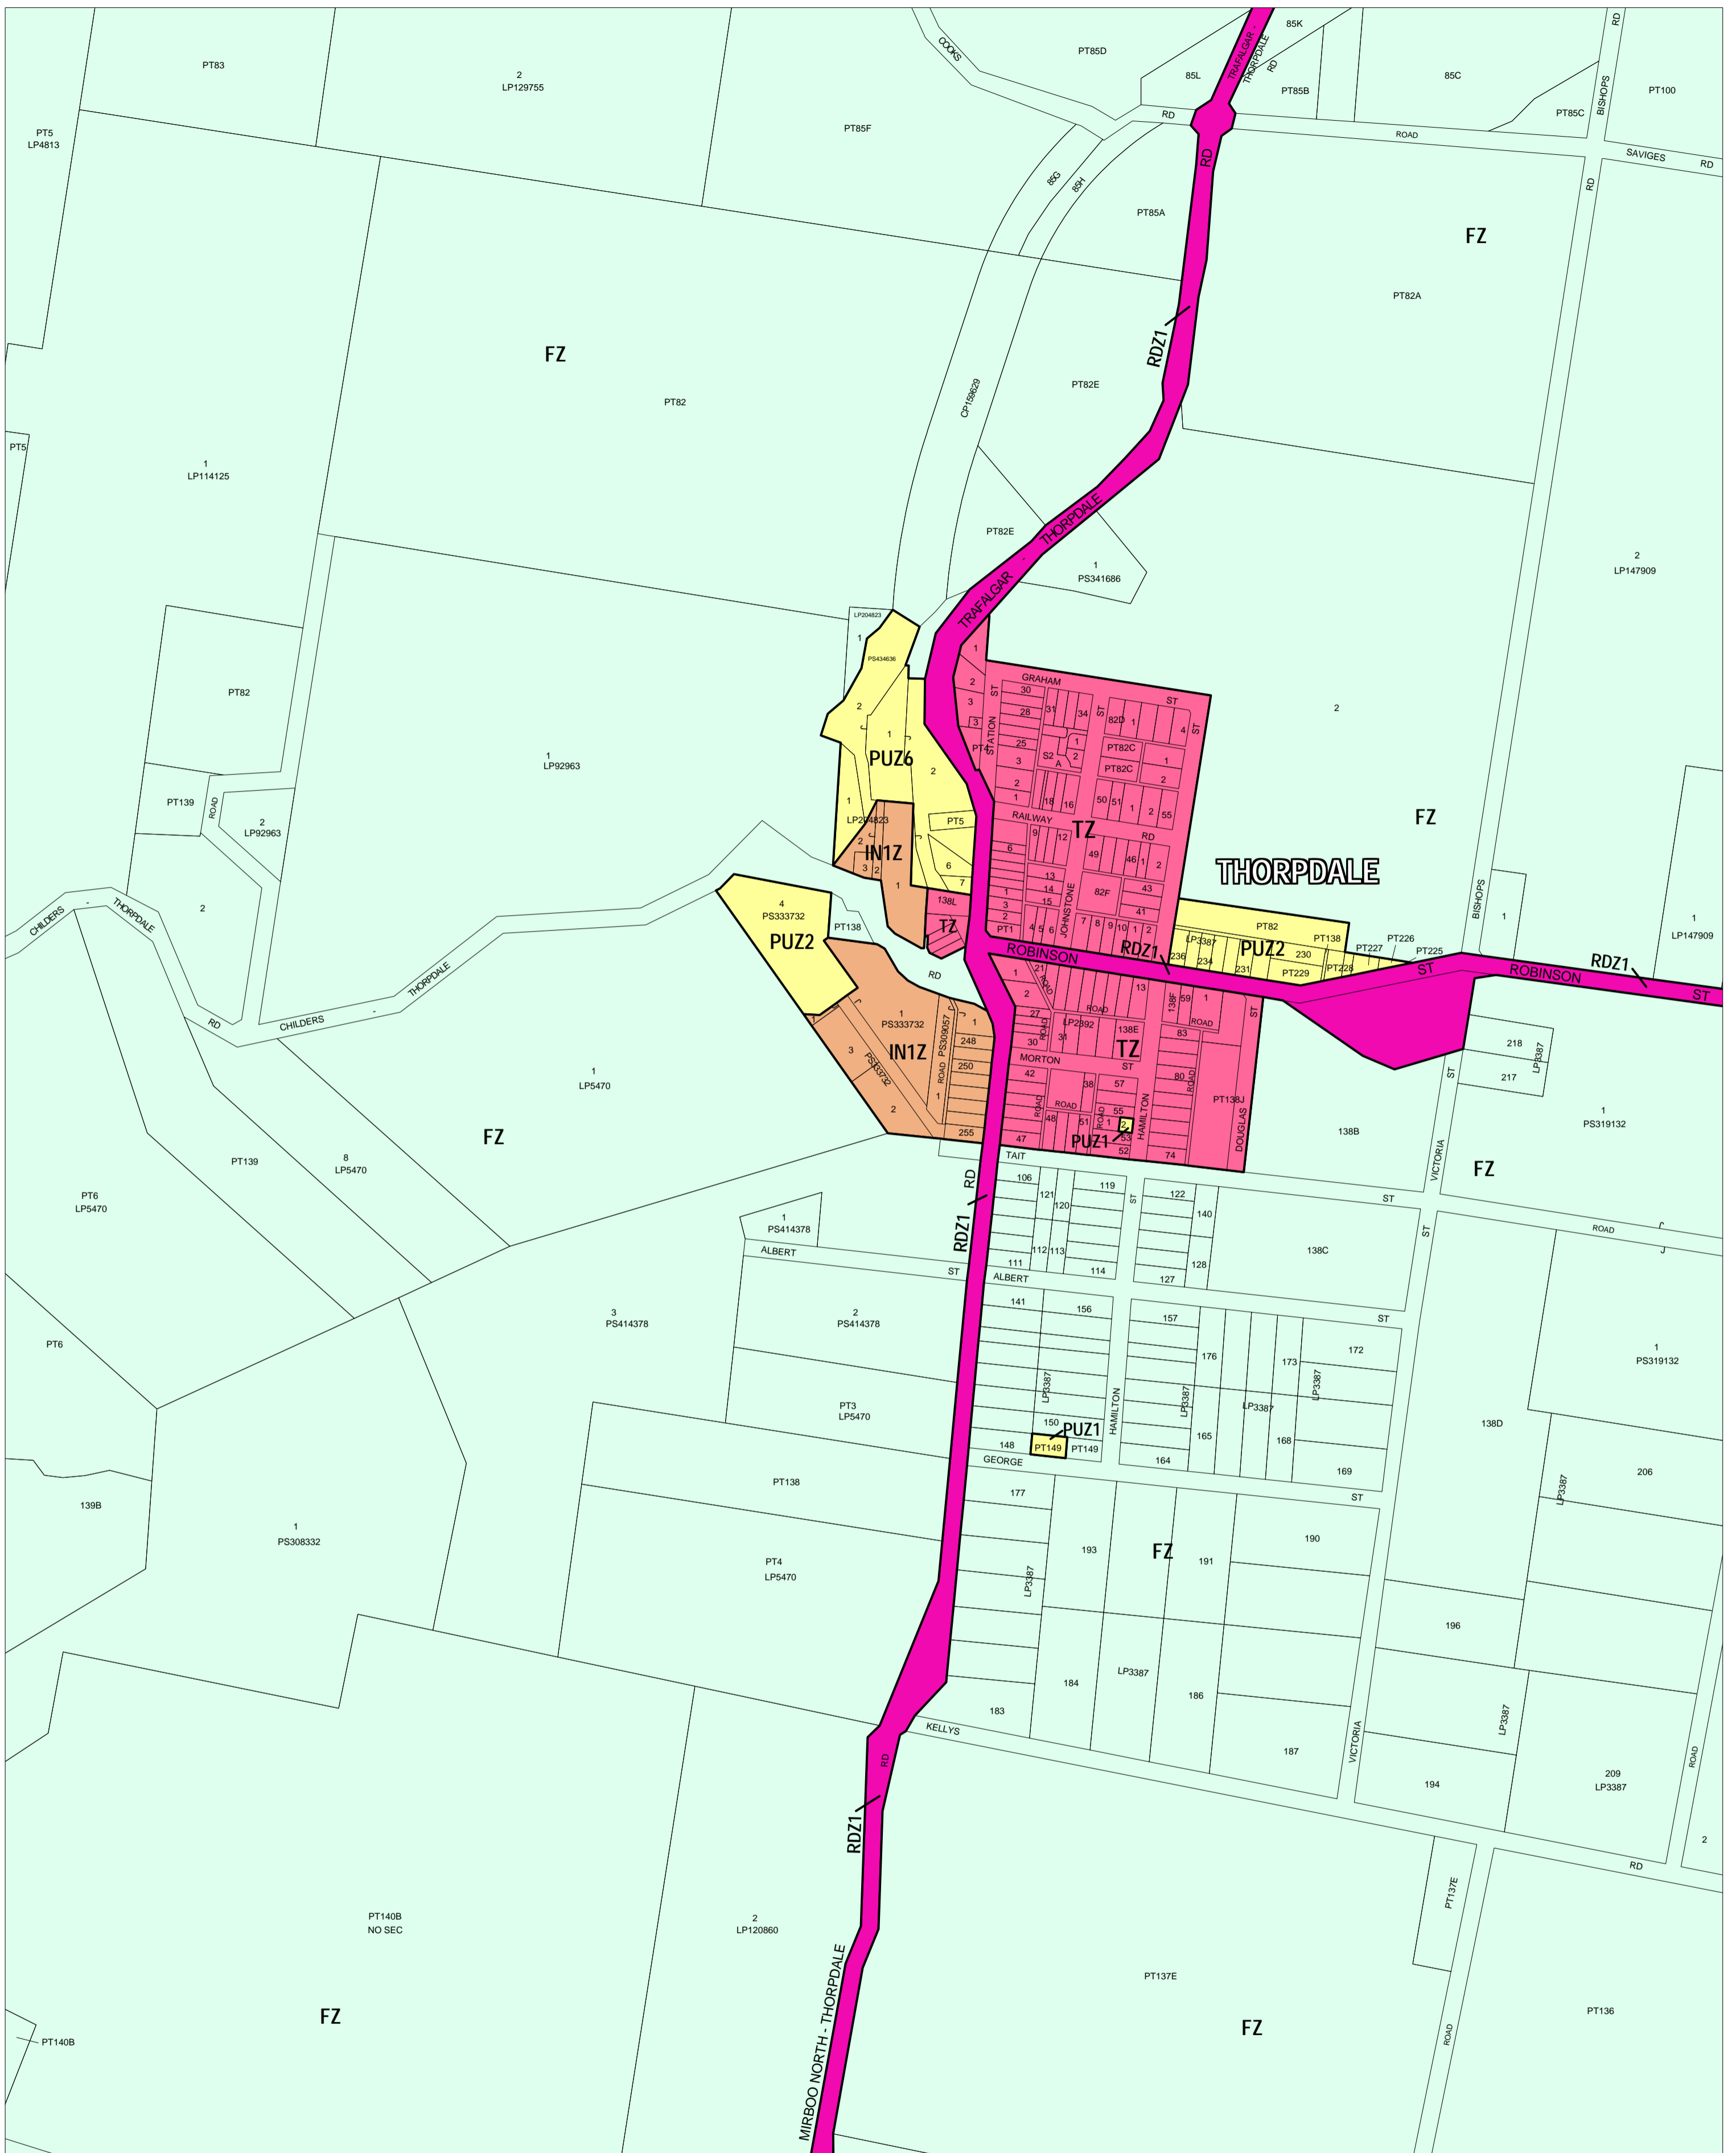

BAW BAW PLANNING SCHEME - LOCAL PROVISION

- **Industrial**
- IN1Z Industrial 1 Zone
- **Public Land**
- PUZ2 Public Use Zone Education
- PUZ6 Public Use Zone Local Government
- PUZ1 Public Use Zone Service And Utility
- **Road Zone Category 1**
- RDZ1 Road Zone Category 1
- **Residential**
- TZ Township Zone
- **Rural**
- FZ Farming Zone

AUSTRALIAN MAP GRID ZONE 55

INDEX TO ADJOINING METRIC SERIES MAP

Printed: 24/10/2006

AMENDMENT C37