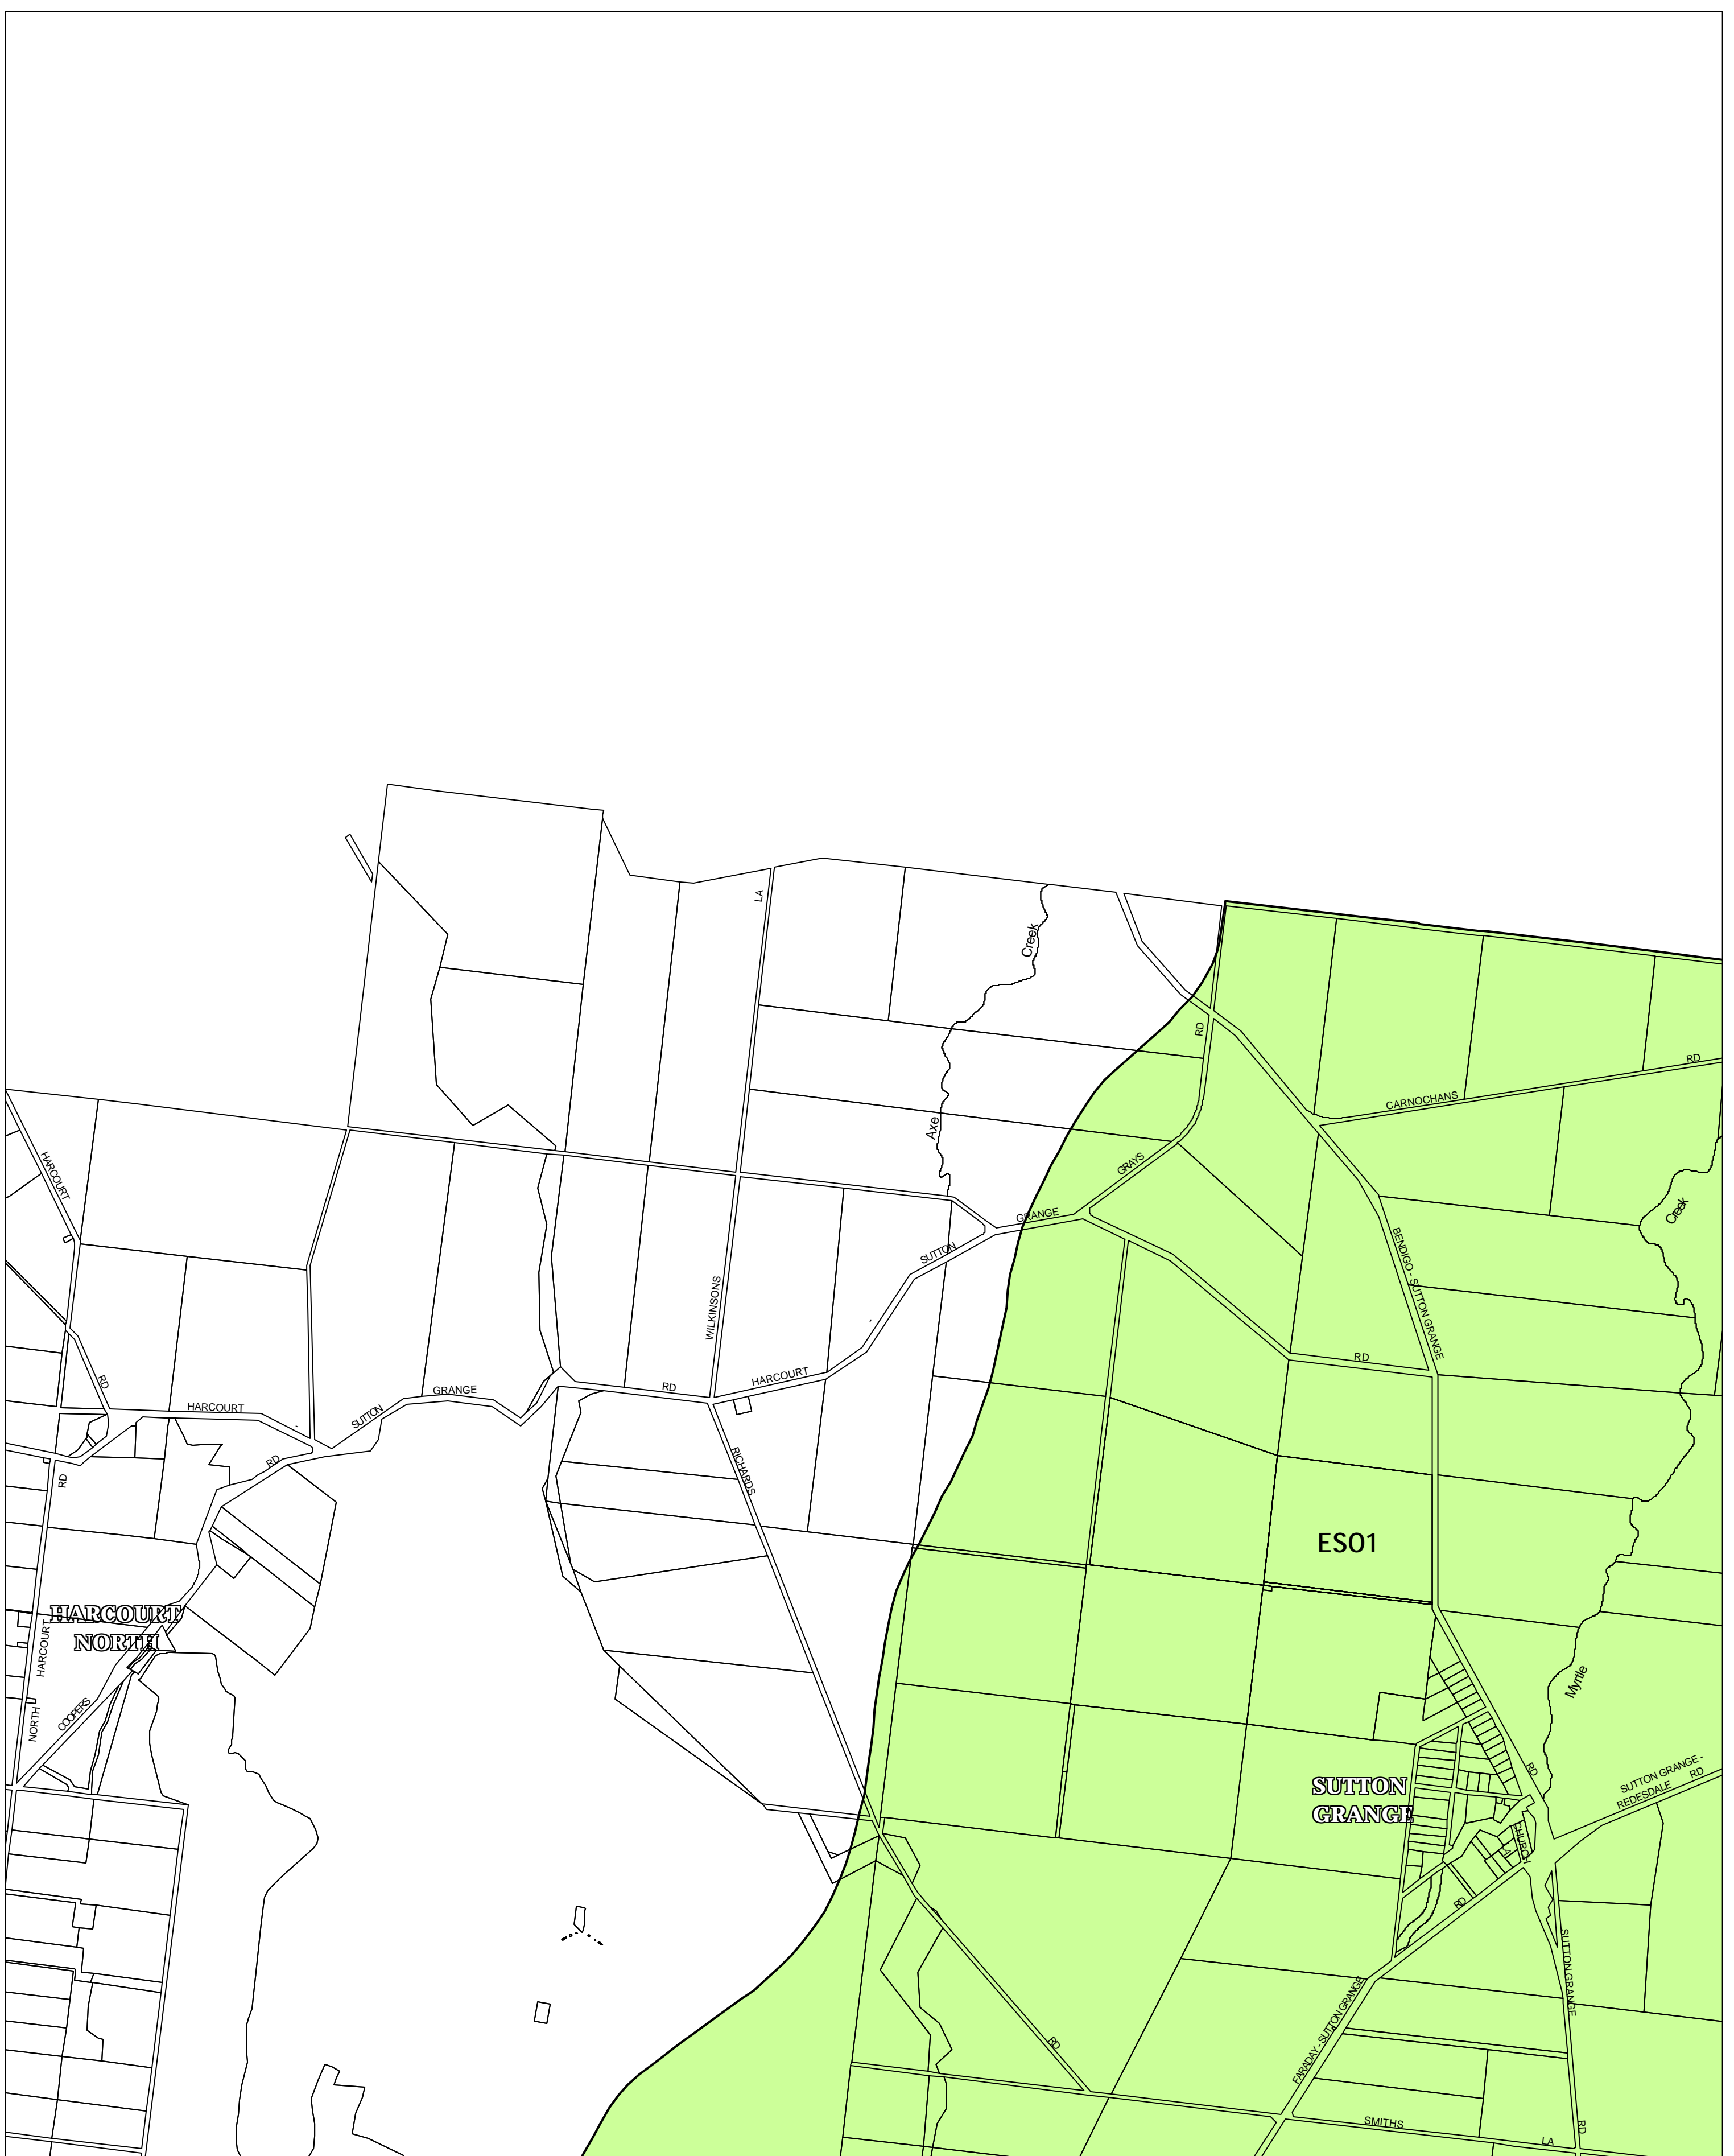

MOUNT ALEXANDER PLANNING SCHEME - LOCAL PROVISION

Overlays

- ES01 Environmental Significance Overlay - Schedule 1

AUSTRALIAN MAP GRID ZONE 55

Printed: 3/10/2007