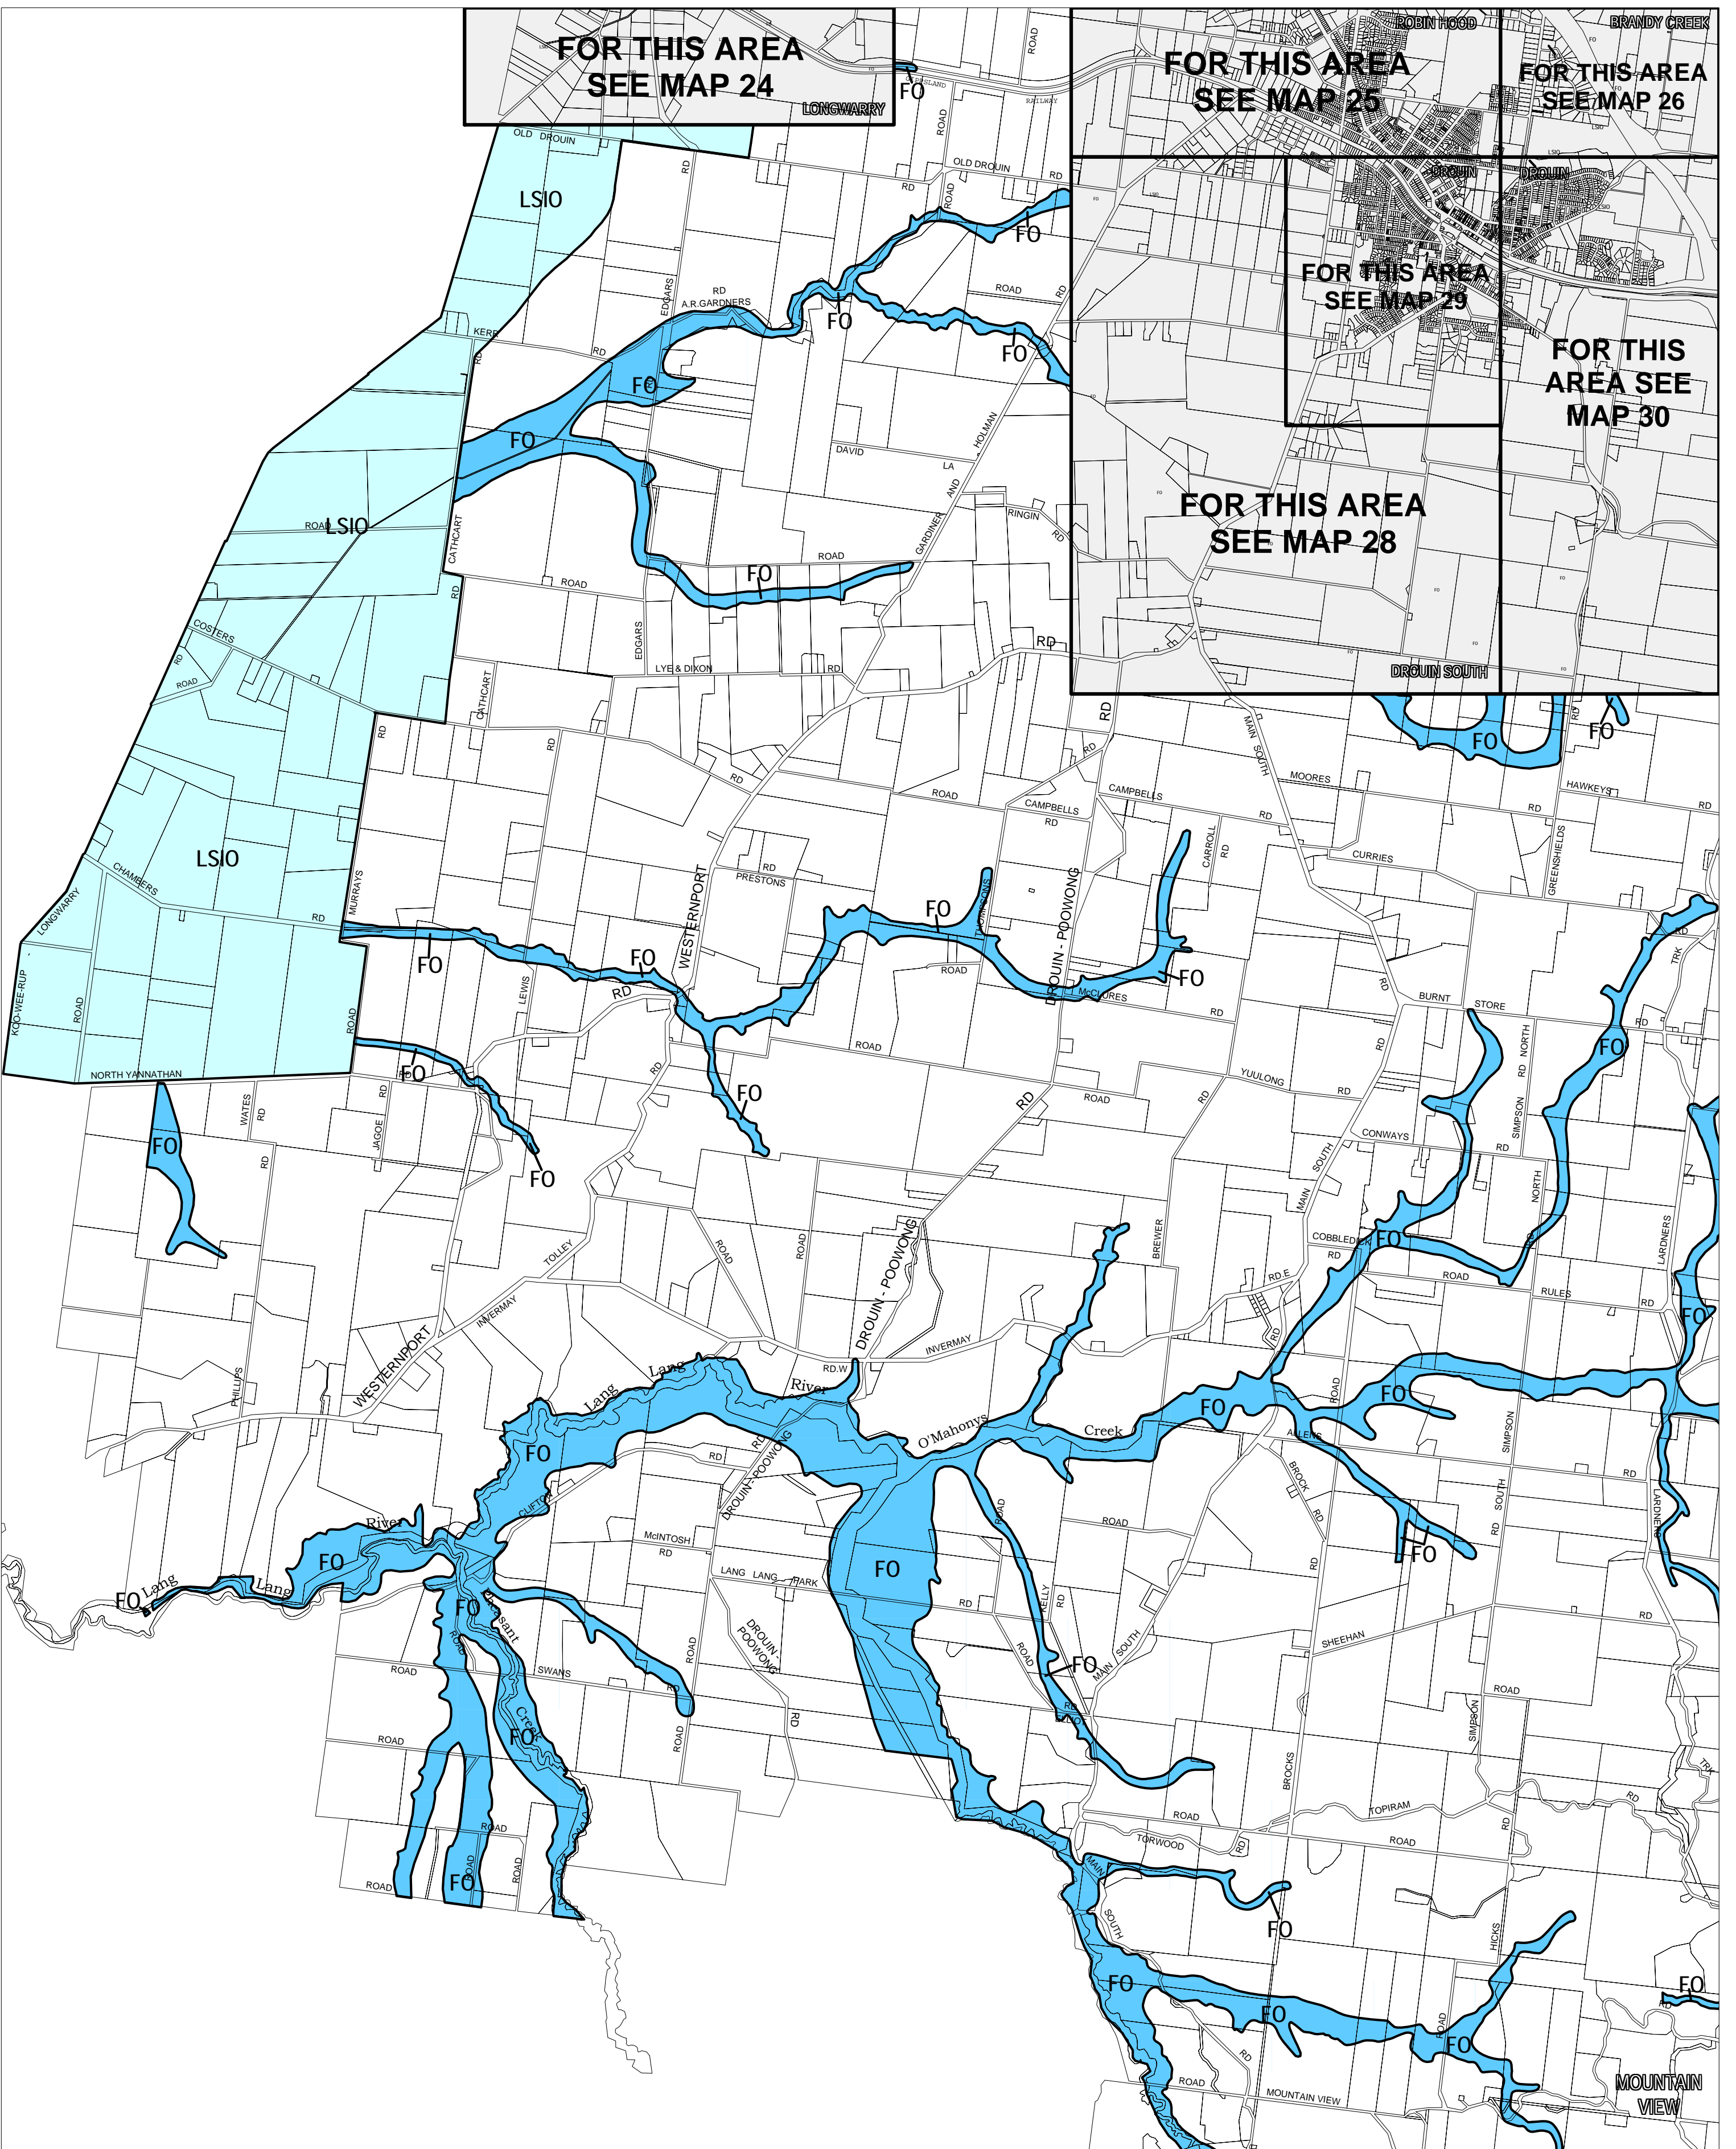

BAW BAW PLANNING SCHEME - LOCAL PROVISION

Overlays

- FO Floodway Overlay
- LSIO Land Subject To Inundation Overlay

Printed: 28/5/2008

AMENDMENT C18