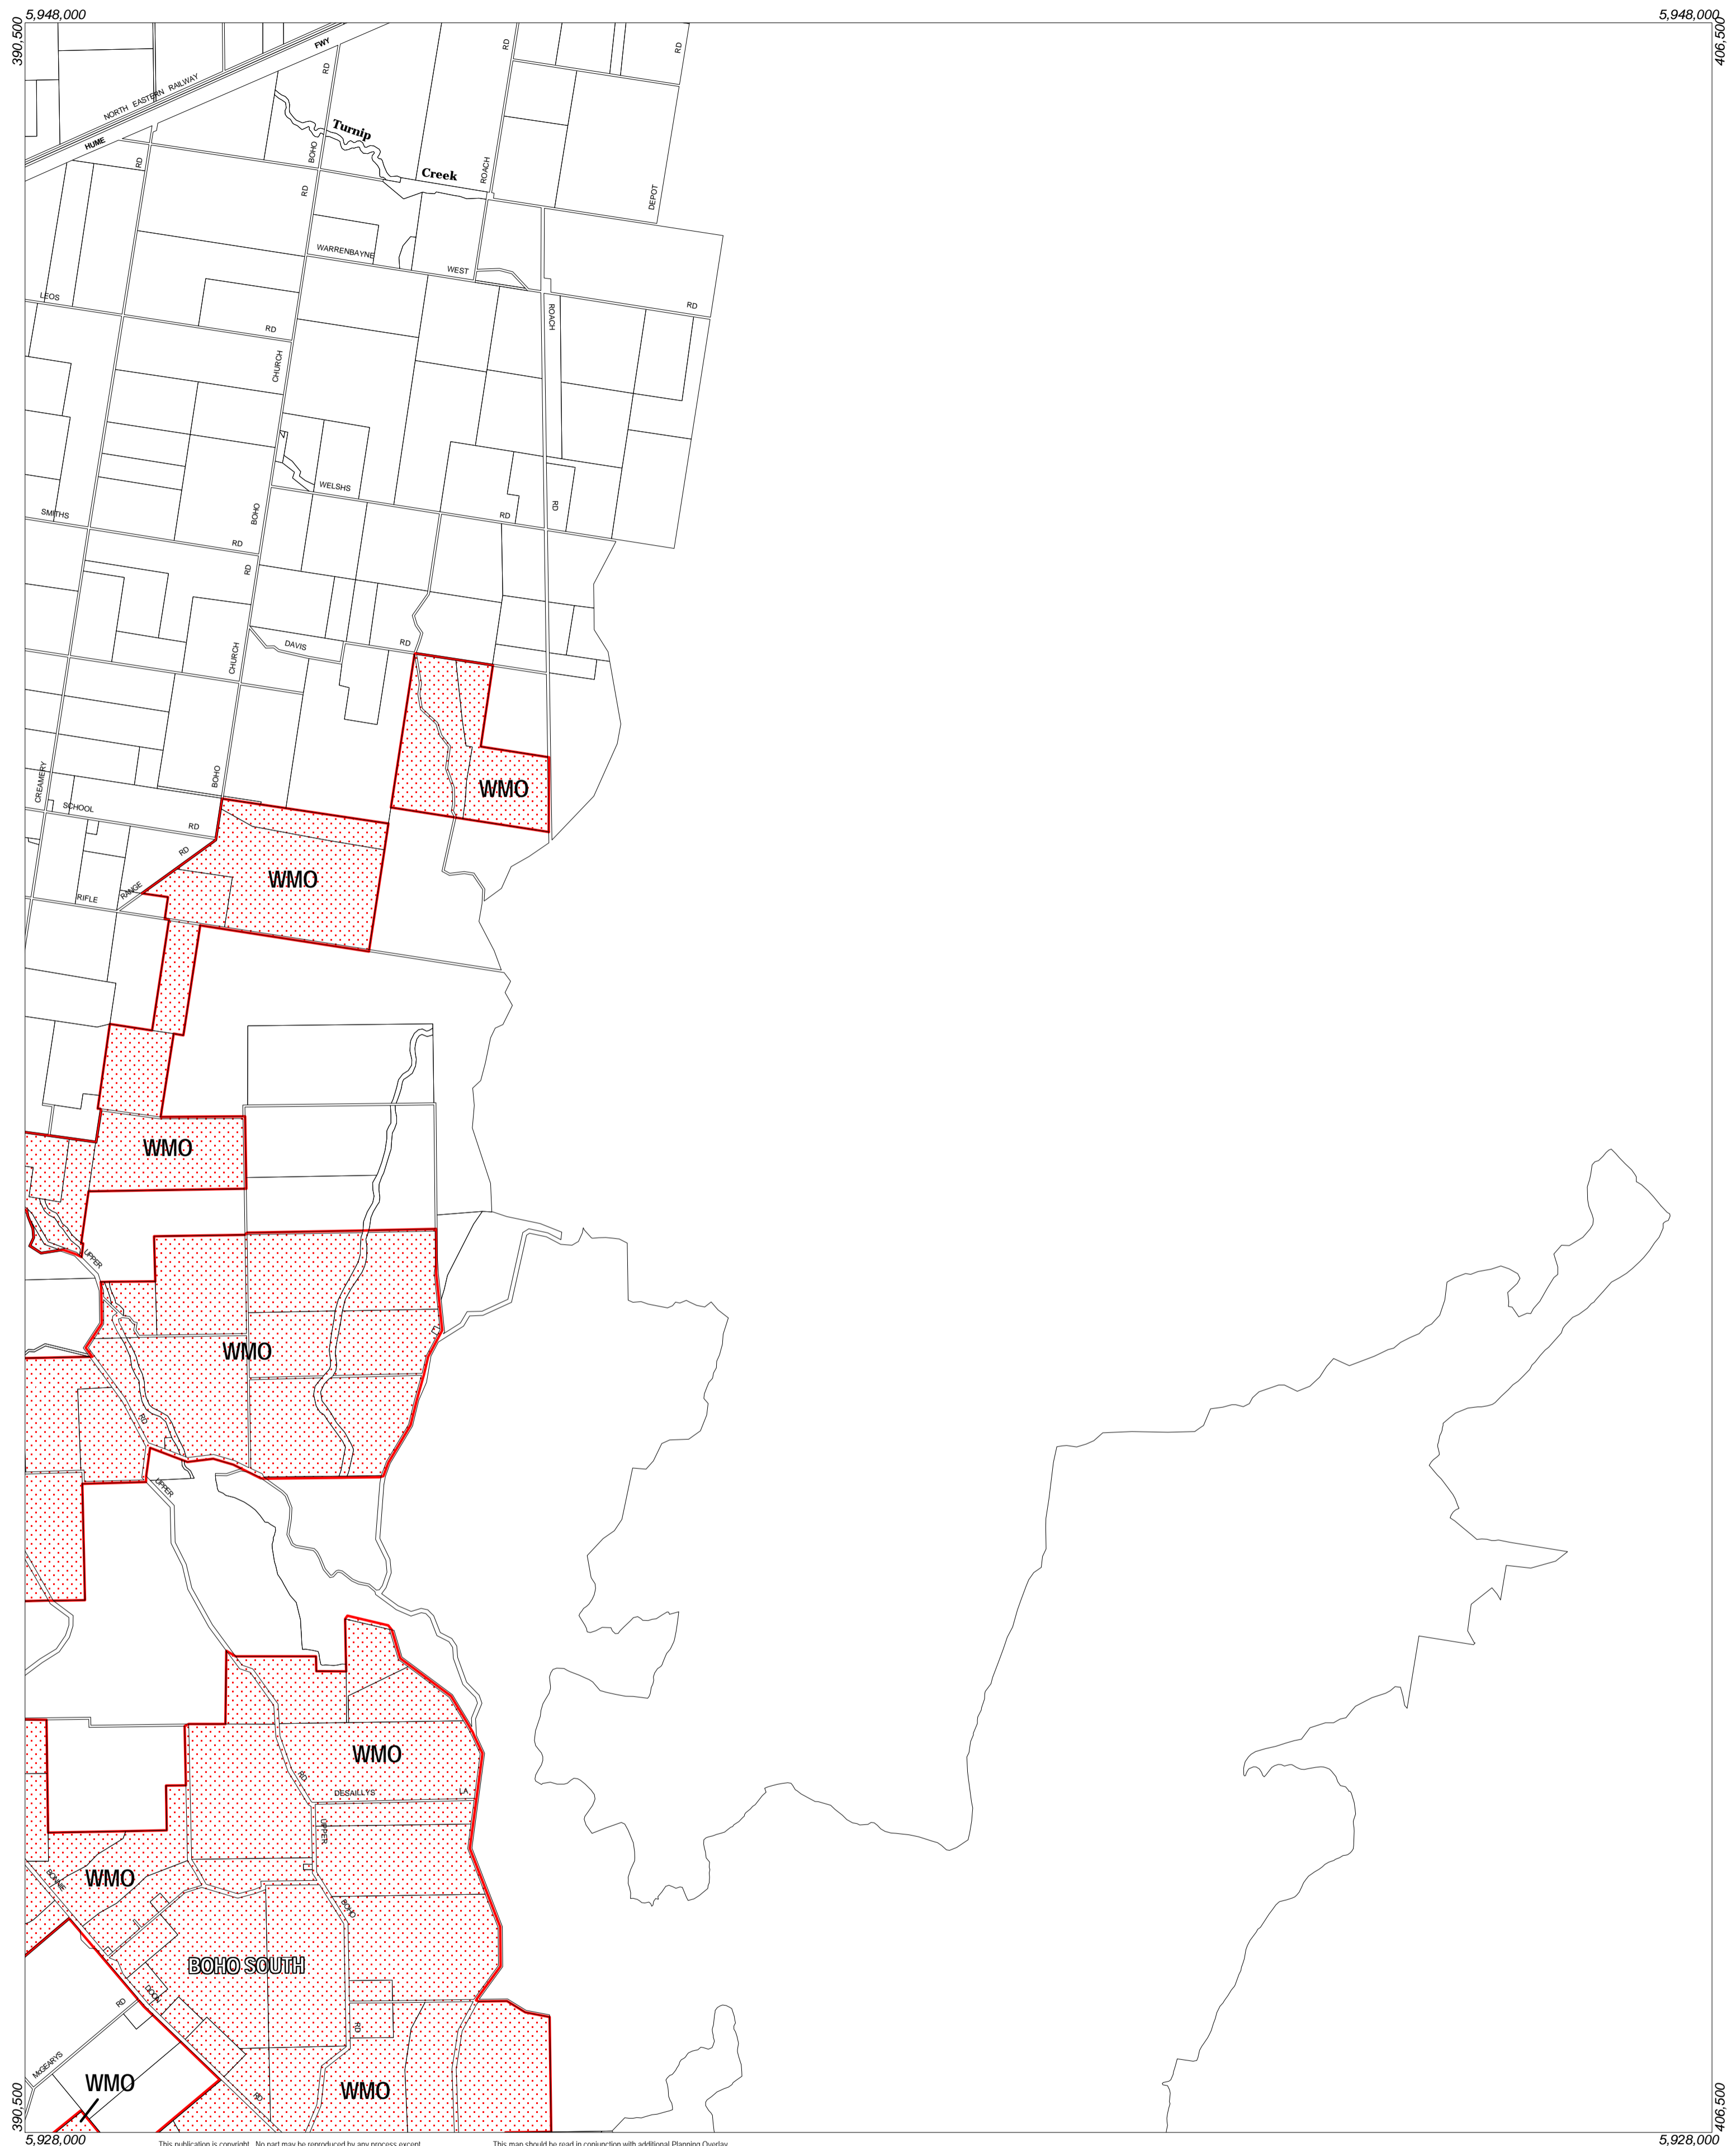

STRATHBOGIE PLANNING SCHEME - LOCAL PROVISION

Overlays

- WMO Wildfire Management Overlay

AUSTRALIAN MAP GRID ZONE 55

Amendment C17
Printed: 8/4/2005