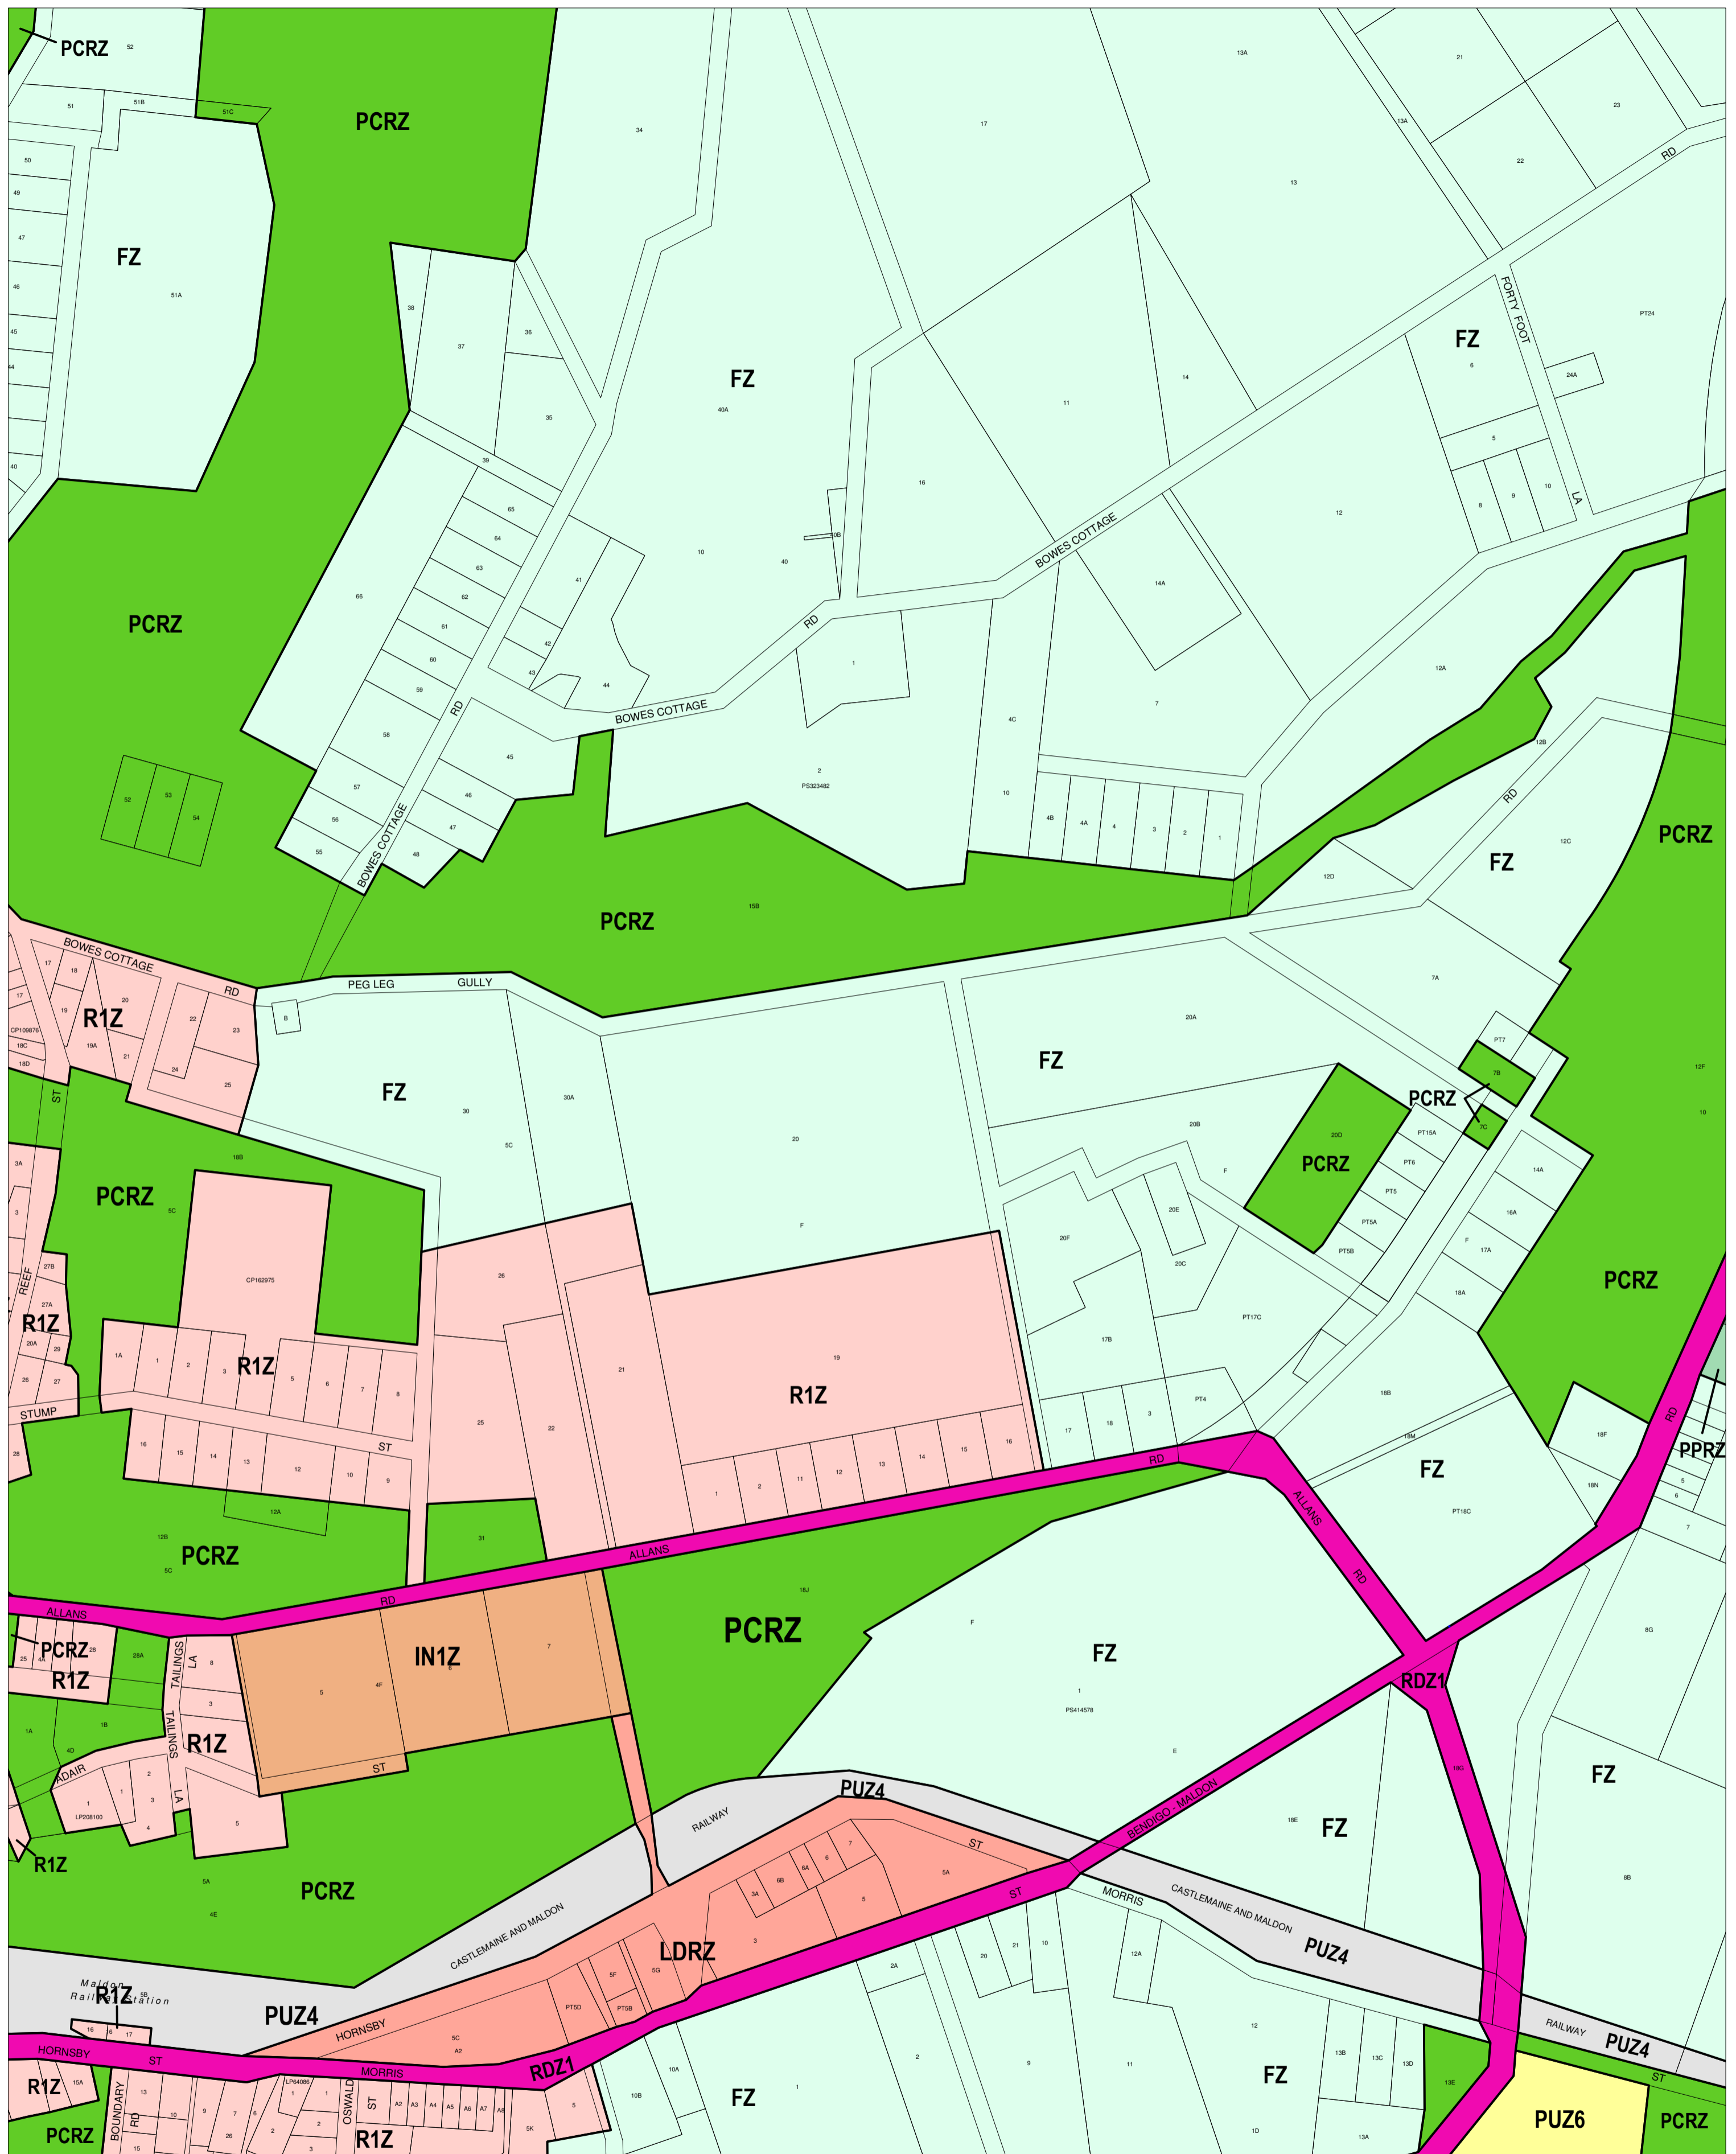

MOUNT ALEXANDER PLANNING SCHEME - LOCAL PROVISION

Industrial	Rural	Residential 1 Zone
IN1Z Industrial 1 Zone	FZ Farming Zone	R1Z Residential 1 Zone
PCRZ Public Conservation and Resource Zone		
PPRZ Public Park and Recreation Zone		
PUZ6 Public Use Zone - Local Government		
PUZ4 Public Use Zone - Transport		
RDZ1 Road Zone - Category 1		
Residential		
LDRZ Low Density Residential Zone