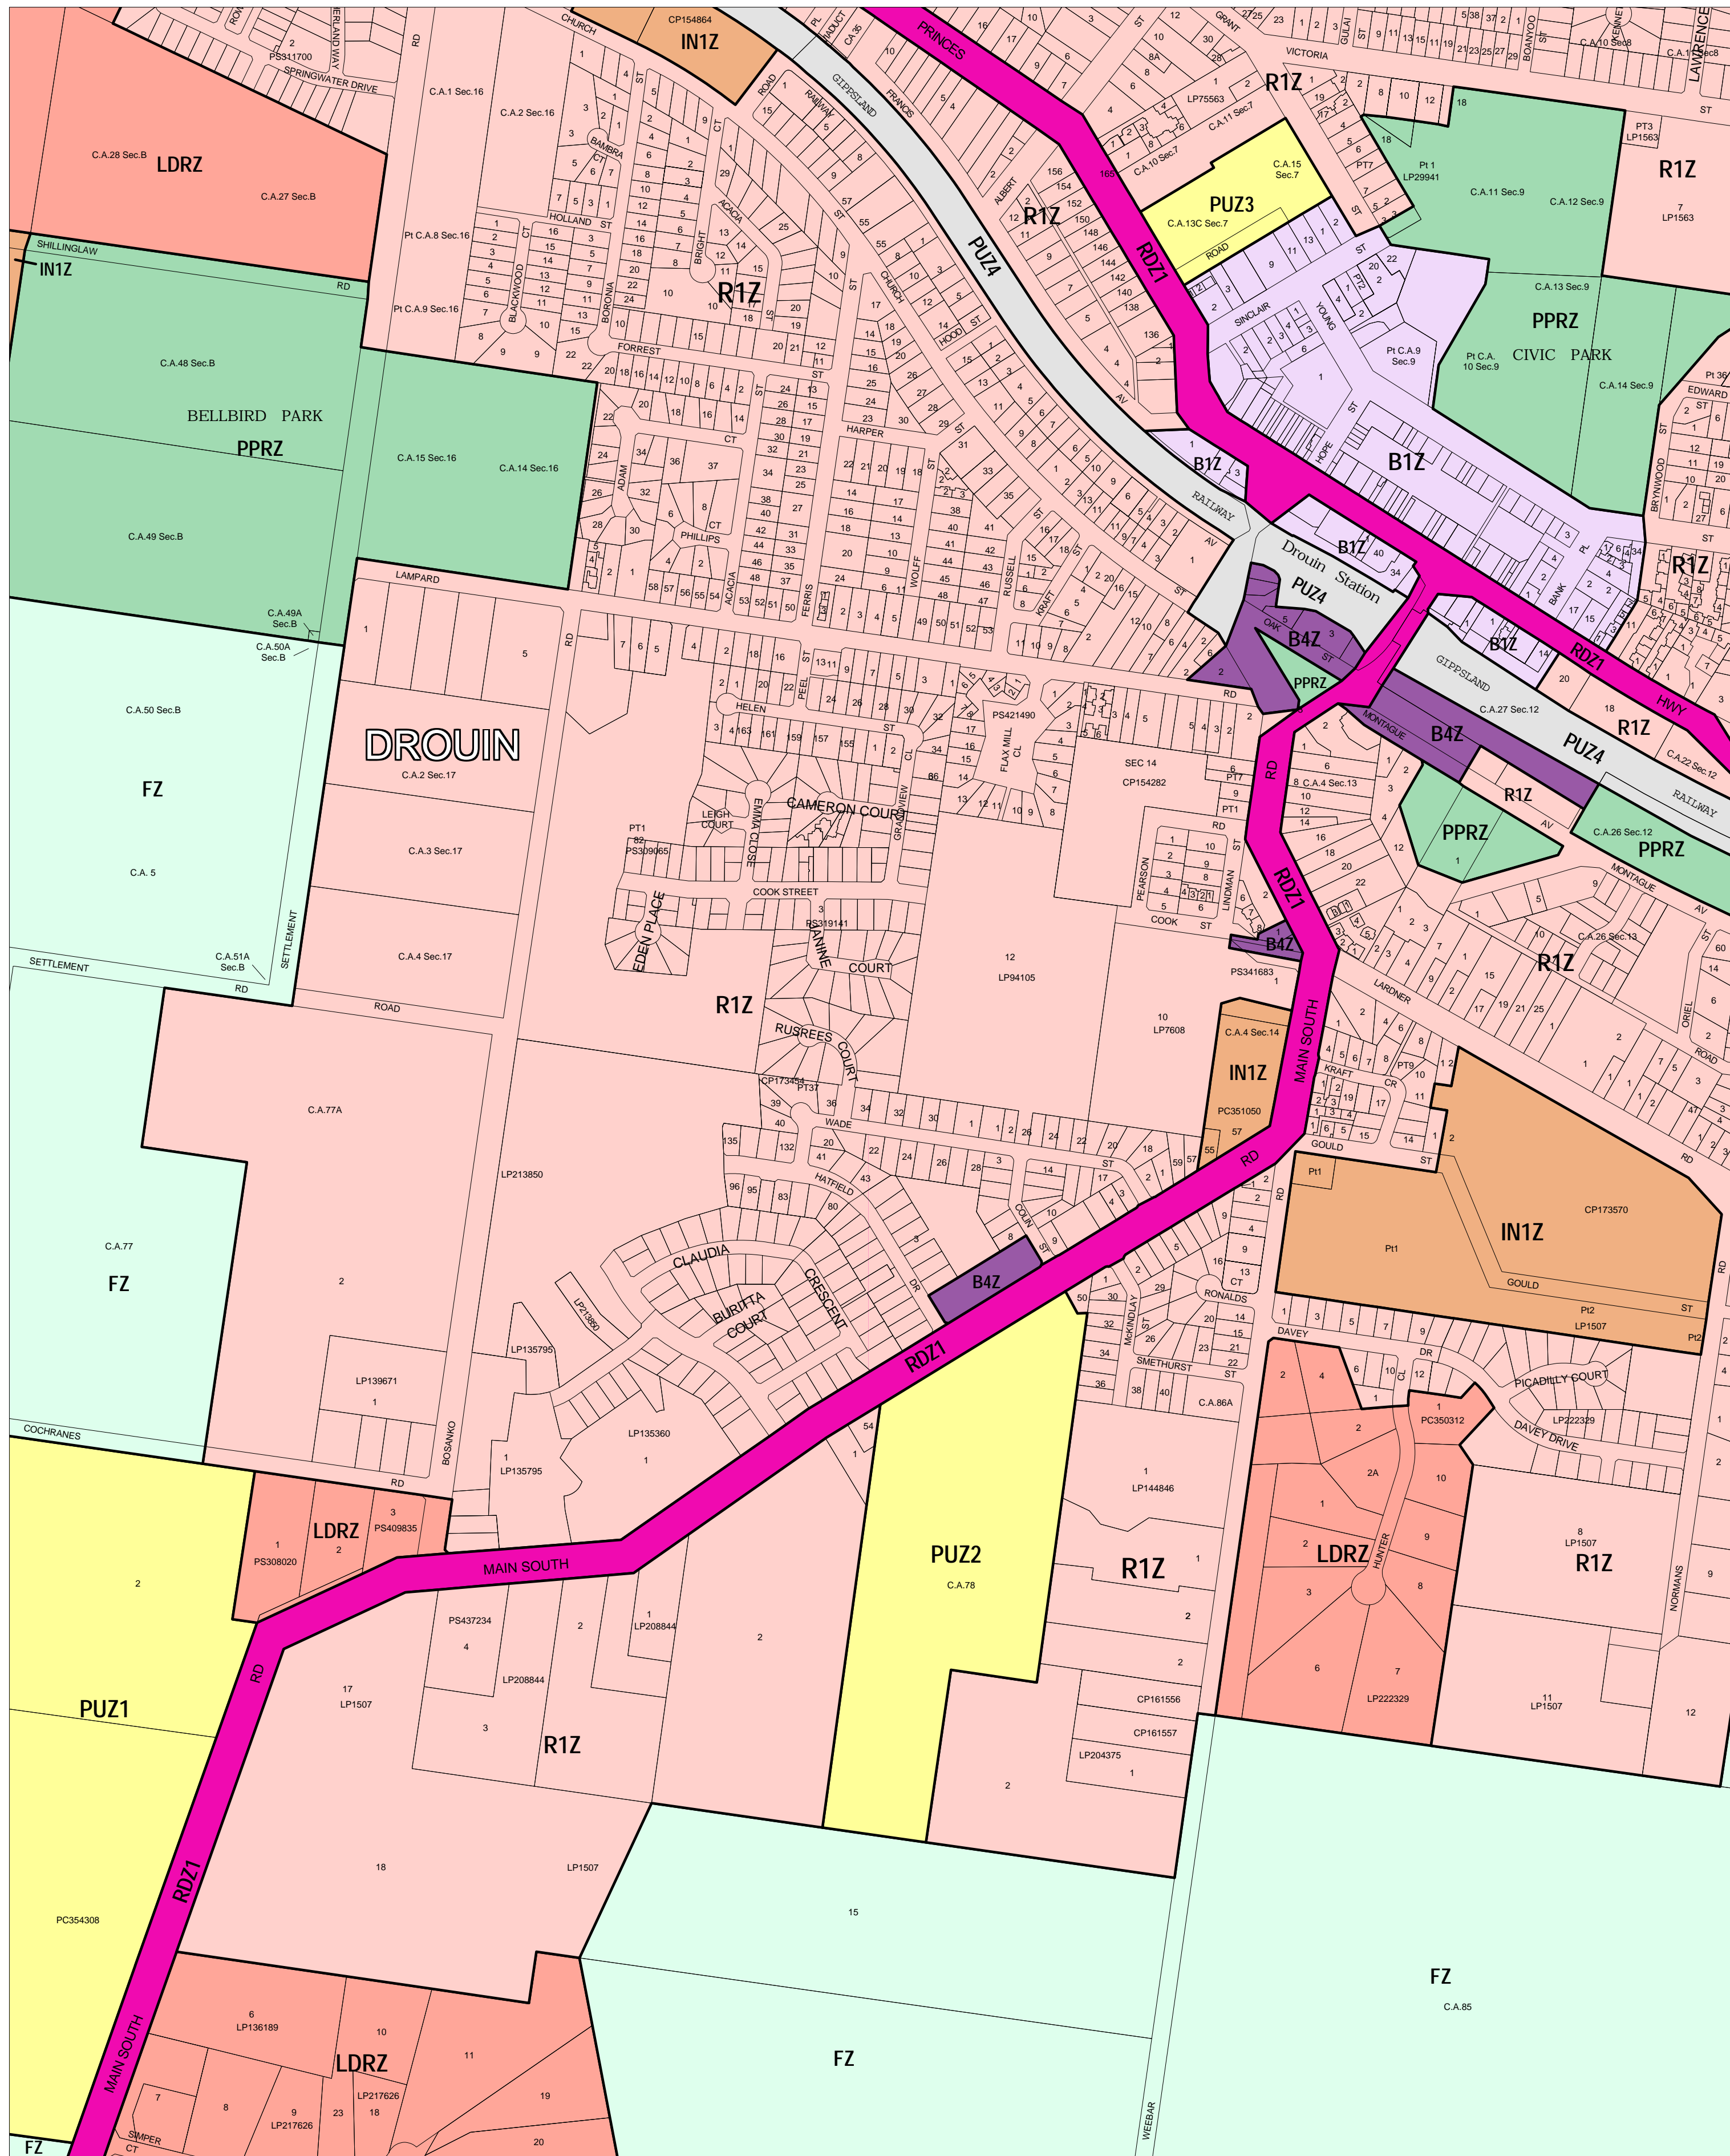

BAW BAW PLANNING SCHEME - LOCAL PROVISION

Business	Public Use Zone Transport
B1Z Business 1 Zone	PUZ4 Public Use Zone Transport
B2Z Business 2 Zone	RZ1 Road Zone Category 1
B4Z Business 4 Zone	Residential
Industrial	LDRZ Low Density Residential Zone
I1Z Industrial 1 Zone	R1Z Residential 1 Zone
Public Land	Rural
PPRZ Public Park And Recreation Zone	FZ Farming Zone
PUZ2 Public Use Zone Education	
PUZ3 Public Use Zone Health And Community	
PUZ1 Public Use Zone Service And Utility	

Amendment C35
Printed: 8/3/2006

INDEX TO ADJOINING METRIC SERIES MAP