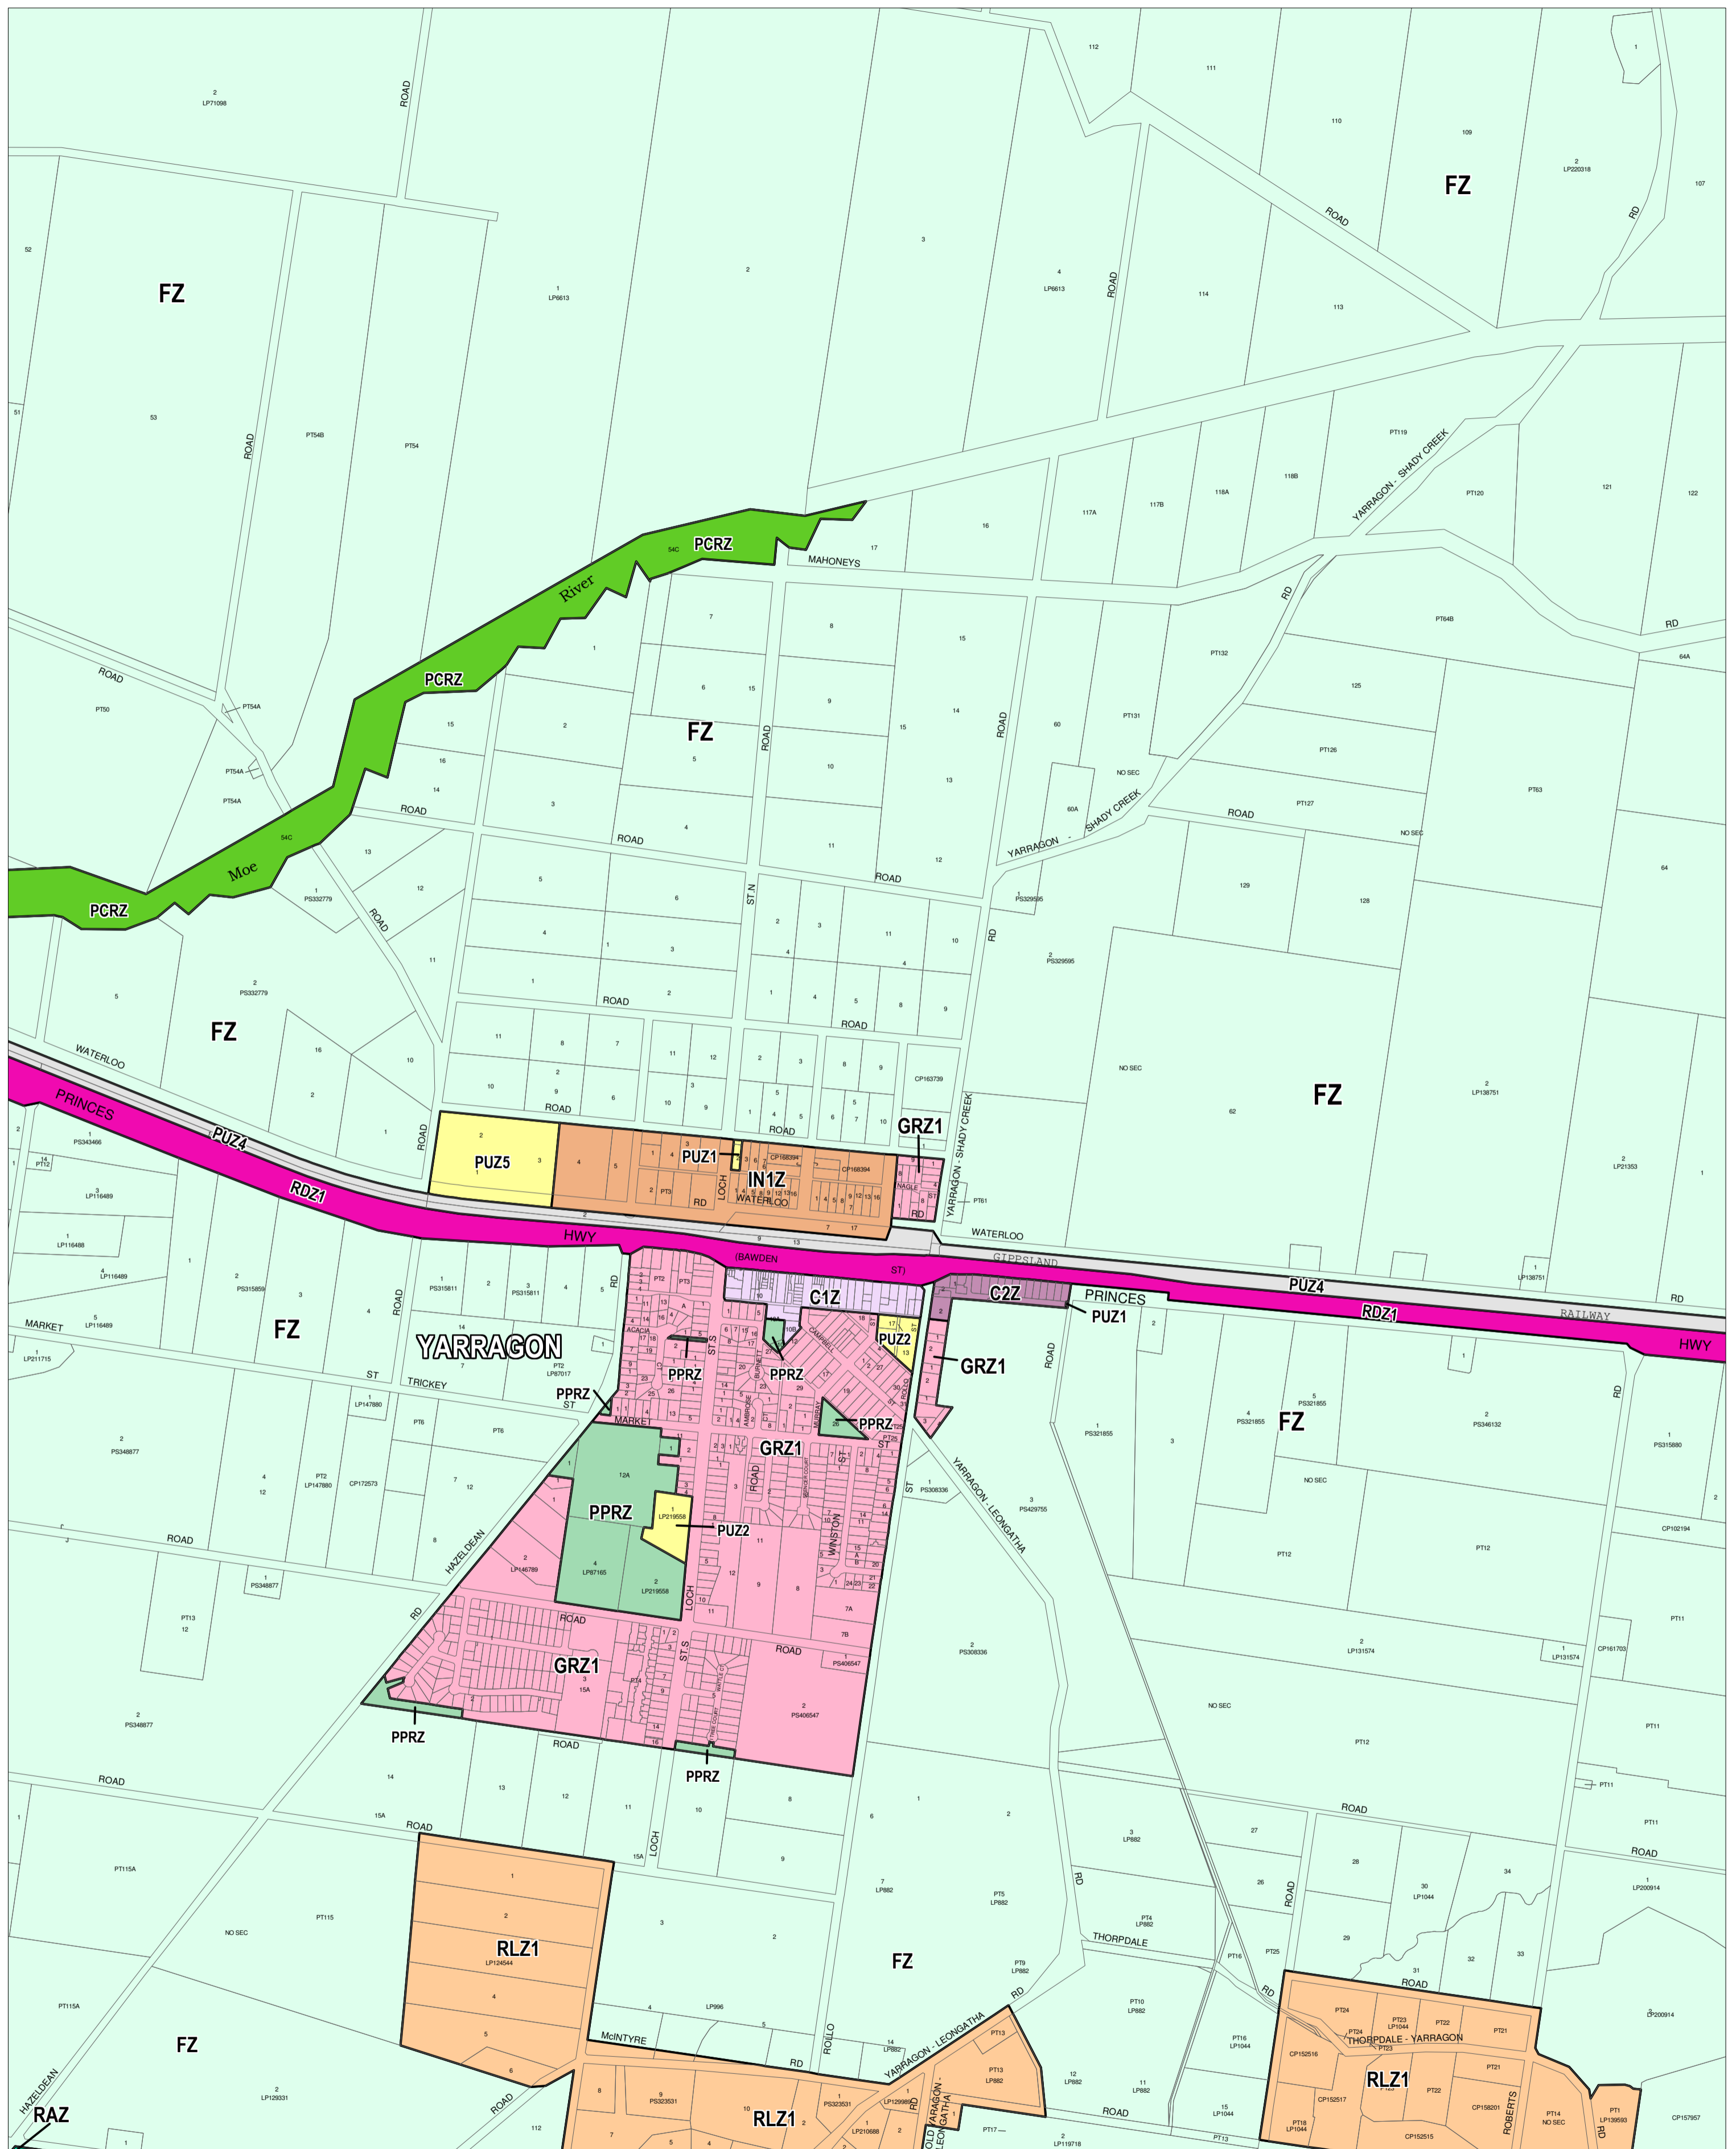

BAW BAW PLANNING SCHEME - LOCAL PROVISION

Commercial	Public Use Zone - Service And Utility
C1Z Commercial 1 Zone	PUZ1
C2Z Commercial 2 Zone	PUZ2
Industrial	Public Use Zone - Transport
IN1Z Industrial 1 Zone	PUZ4
Public Land	Road Zone - Category 1
PPCRZ Public Conservation And Resource Zone	RDZ1
PPRZ Public Park And Recreation Zone	RDZ2
PUZ5 Public Use Zone - Cemetery/crematorium	Residential
PUZ2 Public Use Zone - Education	GRZ1 General Residential Zone - Schedule 1
	GRZ2
Rural	Farming Zone
RAZ Rural Activity Zone	FZ
RLZ1 Rural Living Zone - Schedule 1