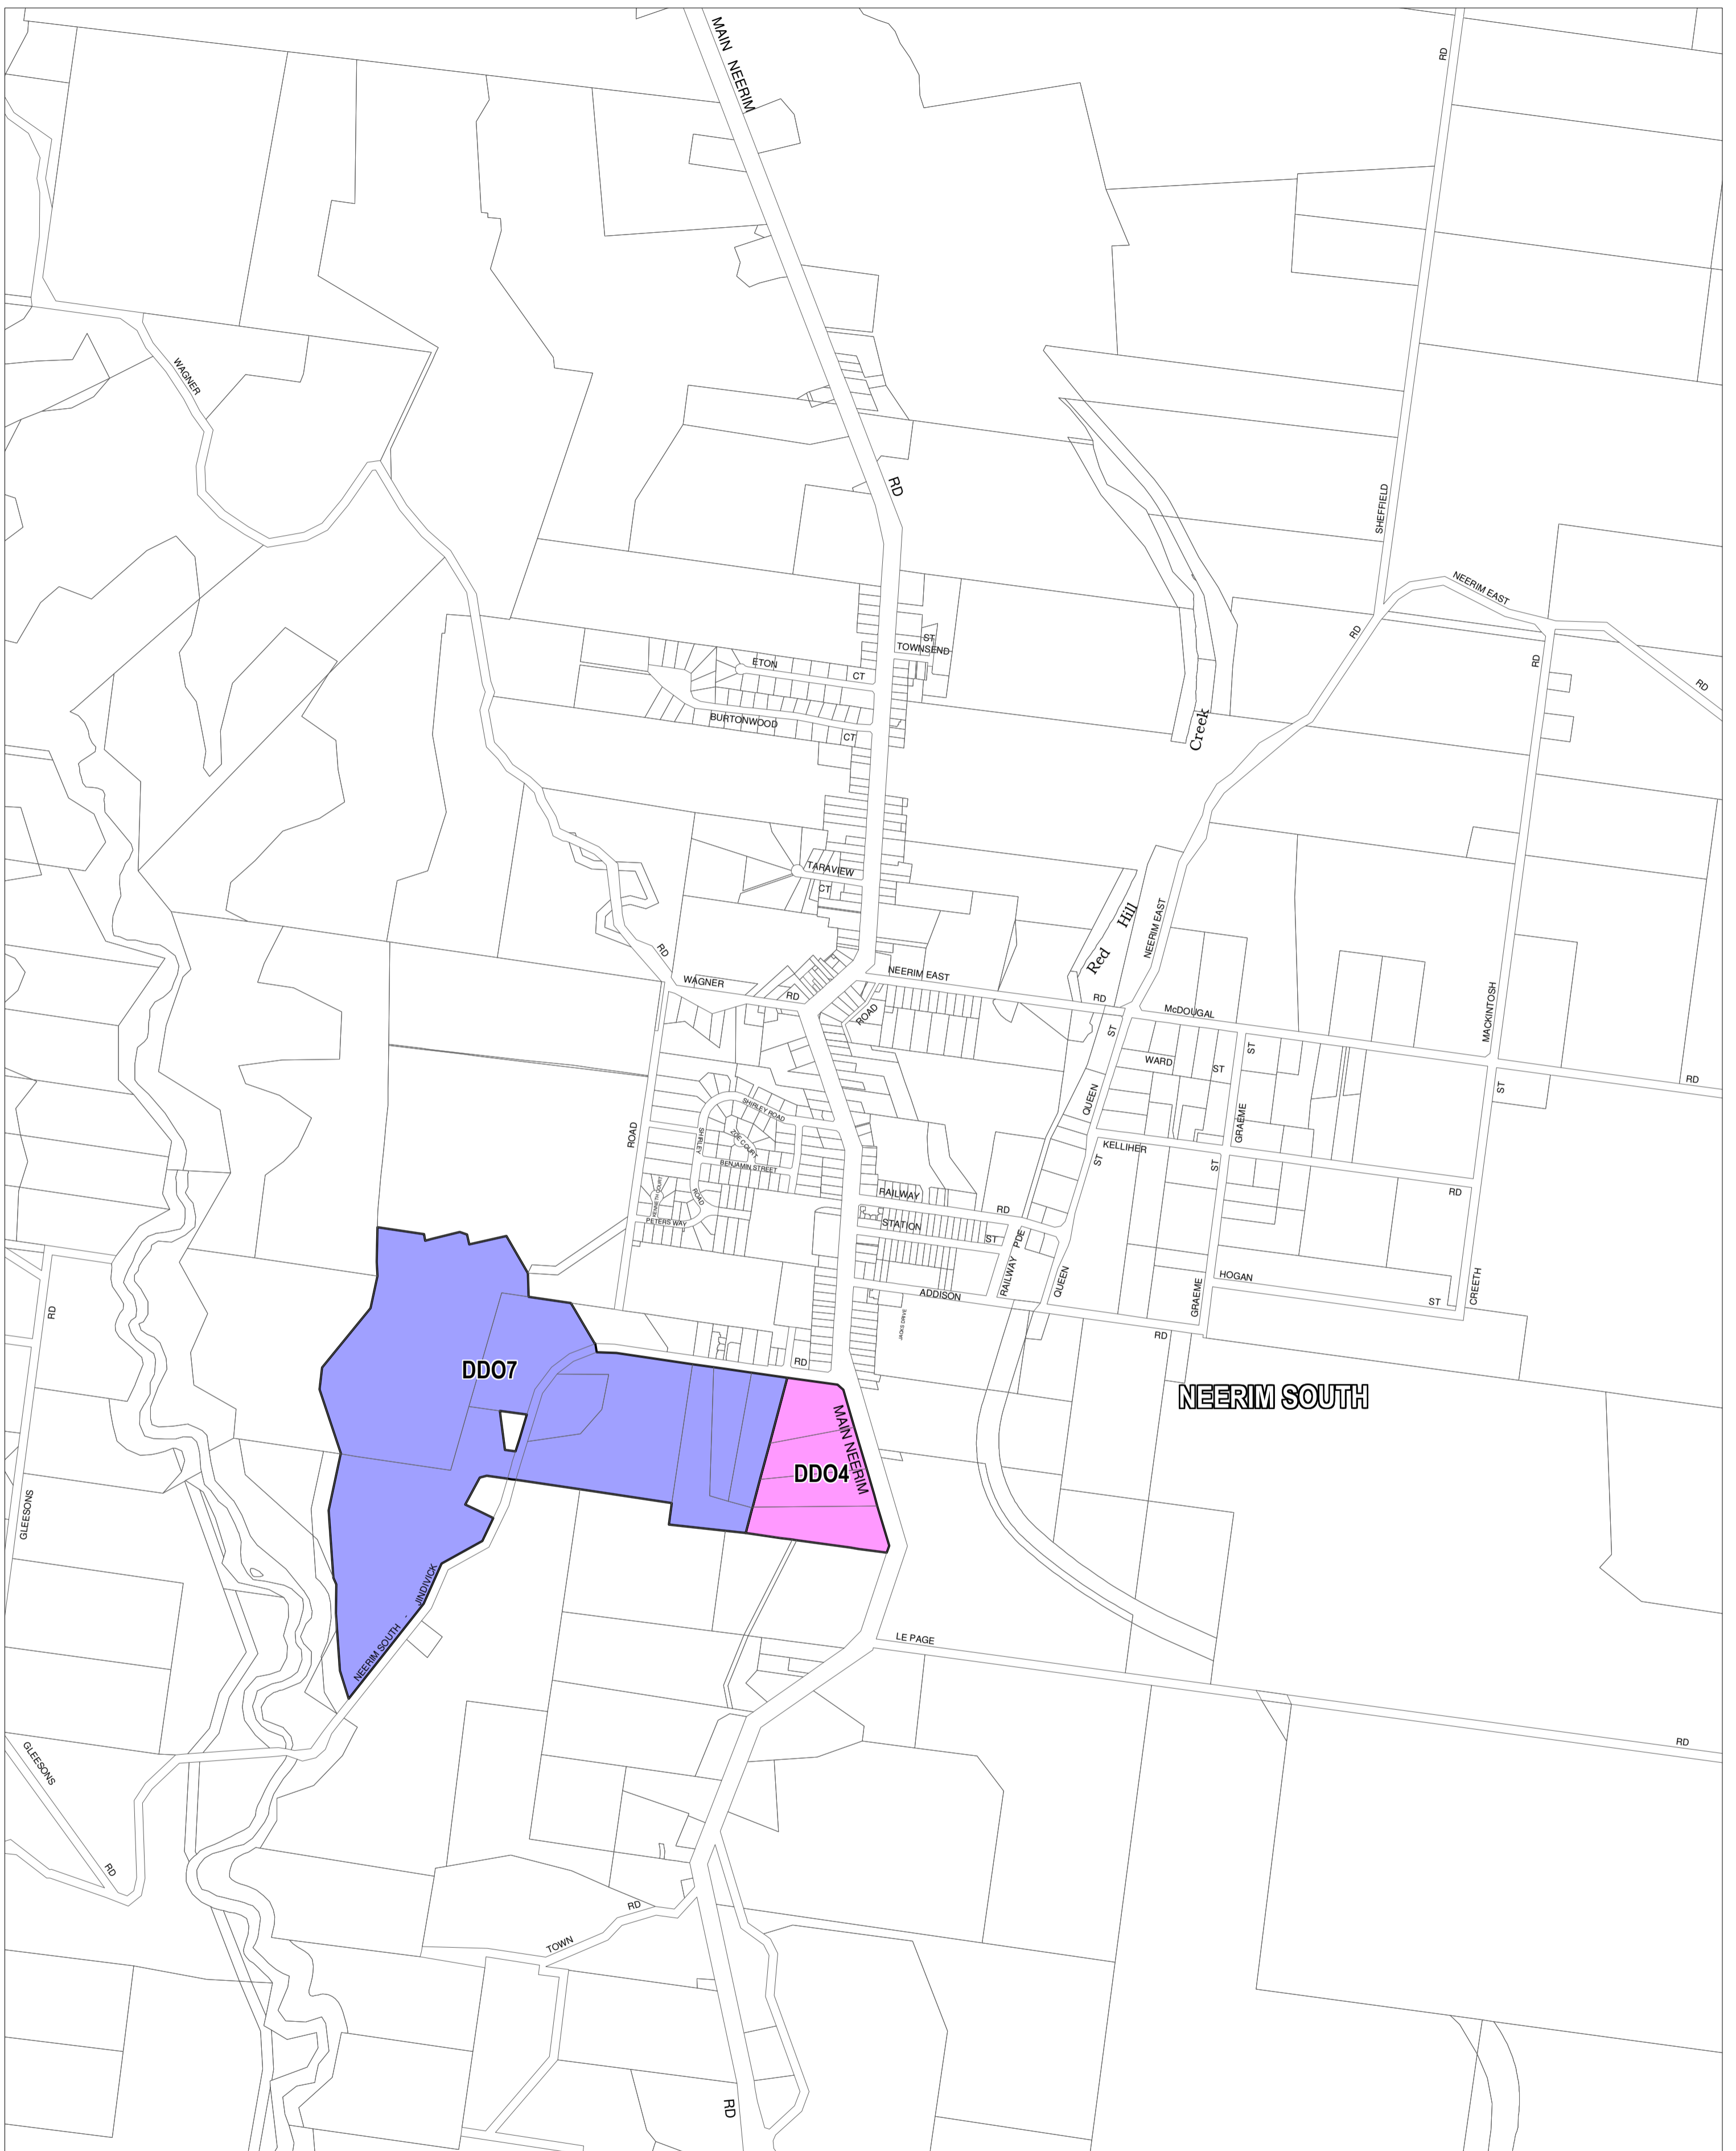

BAW BAW PLANNING SCHEME - LOCAL PROVISION

Overlays

- Design And Development Overlay - Schedule 4 - Weather Protection
- Design And Development Overlay - Schedule 7

Printed: 21/11/2014

AMENDMENT C104 PART 1