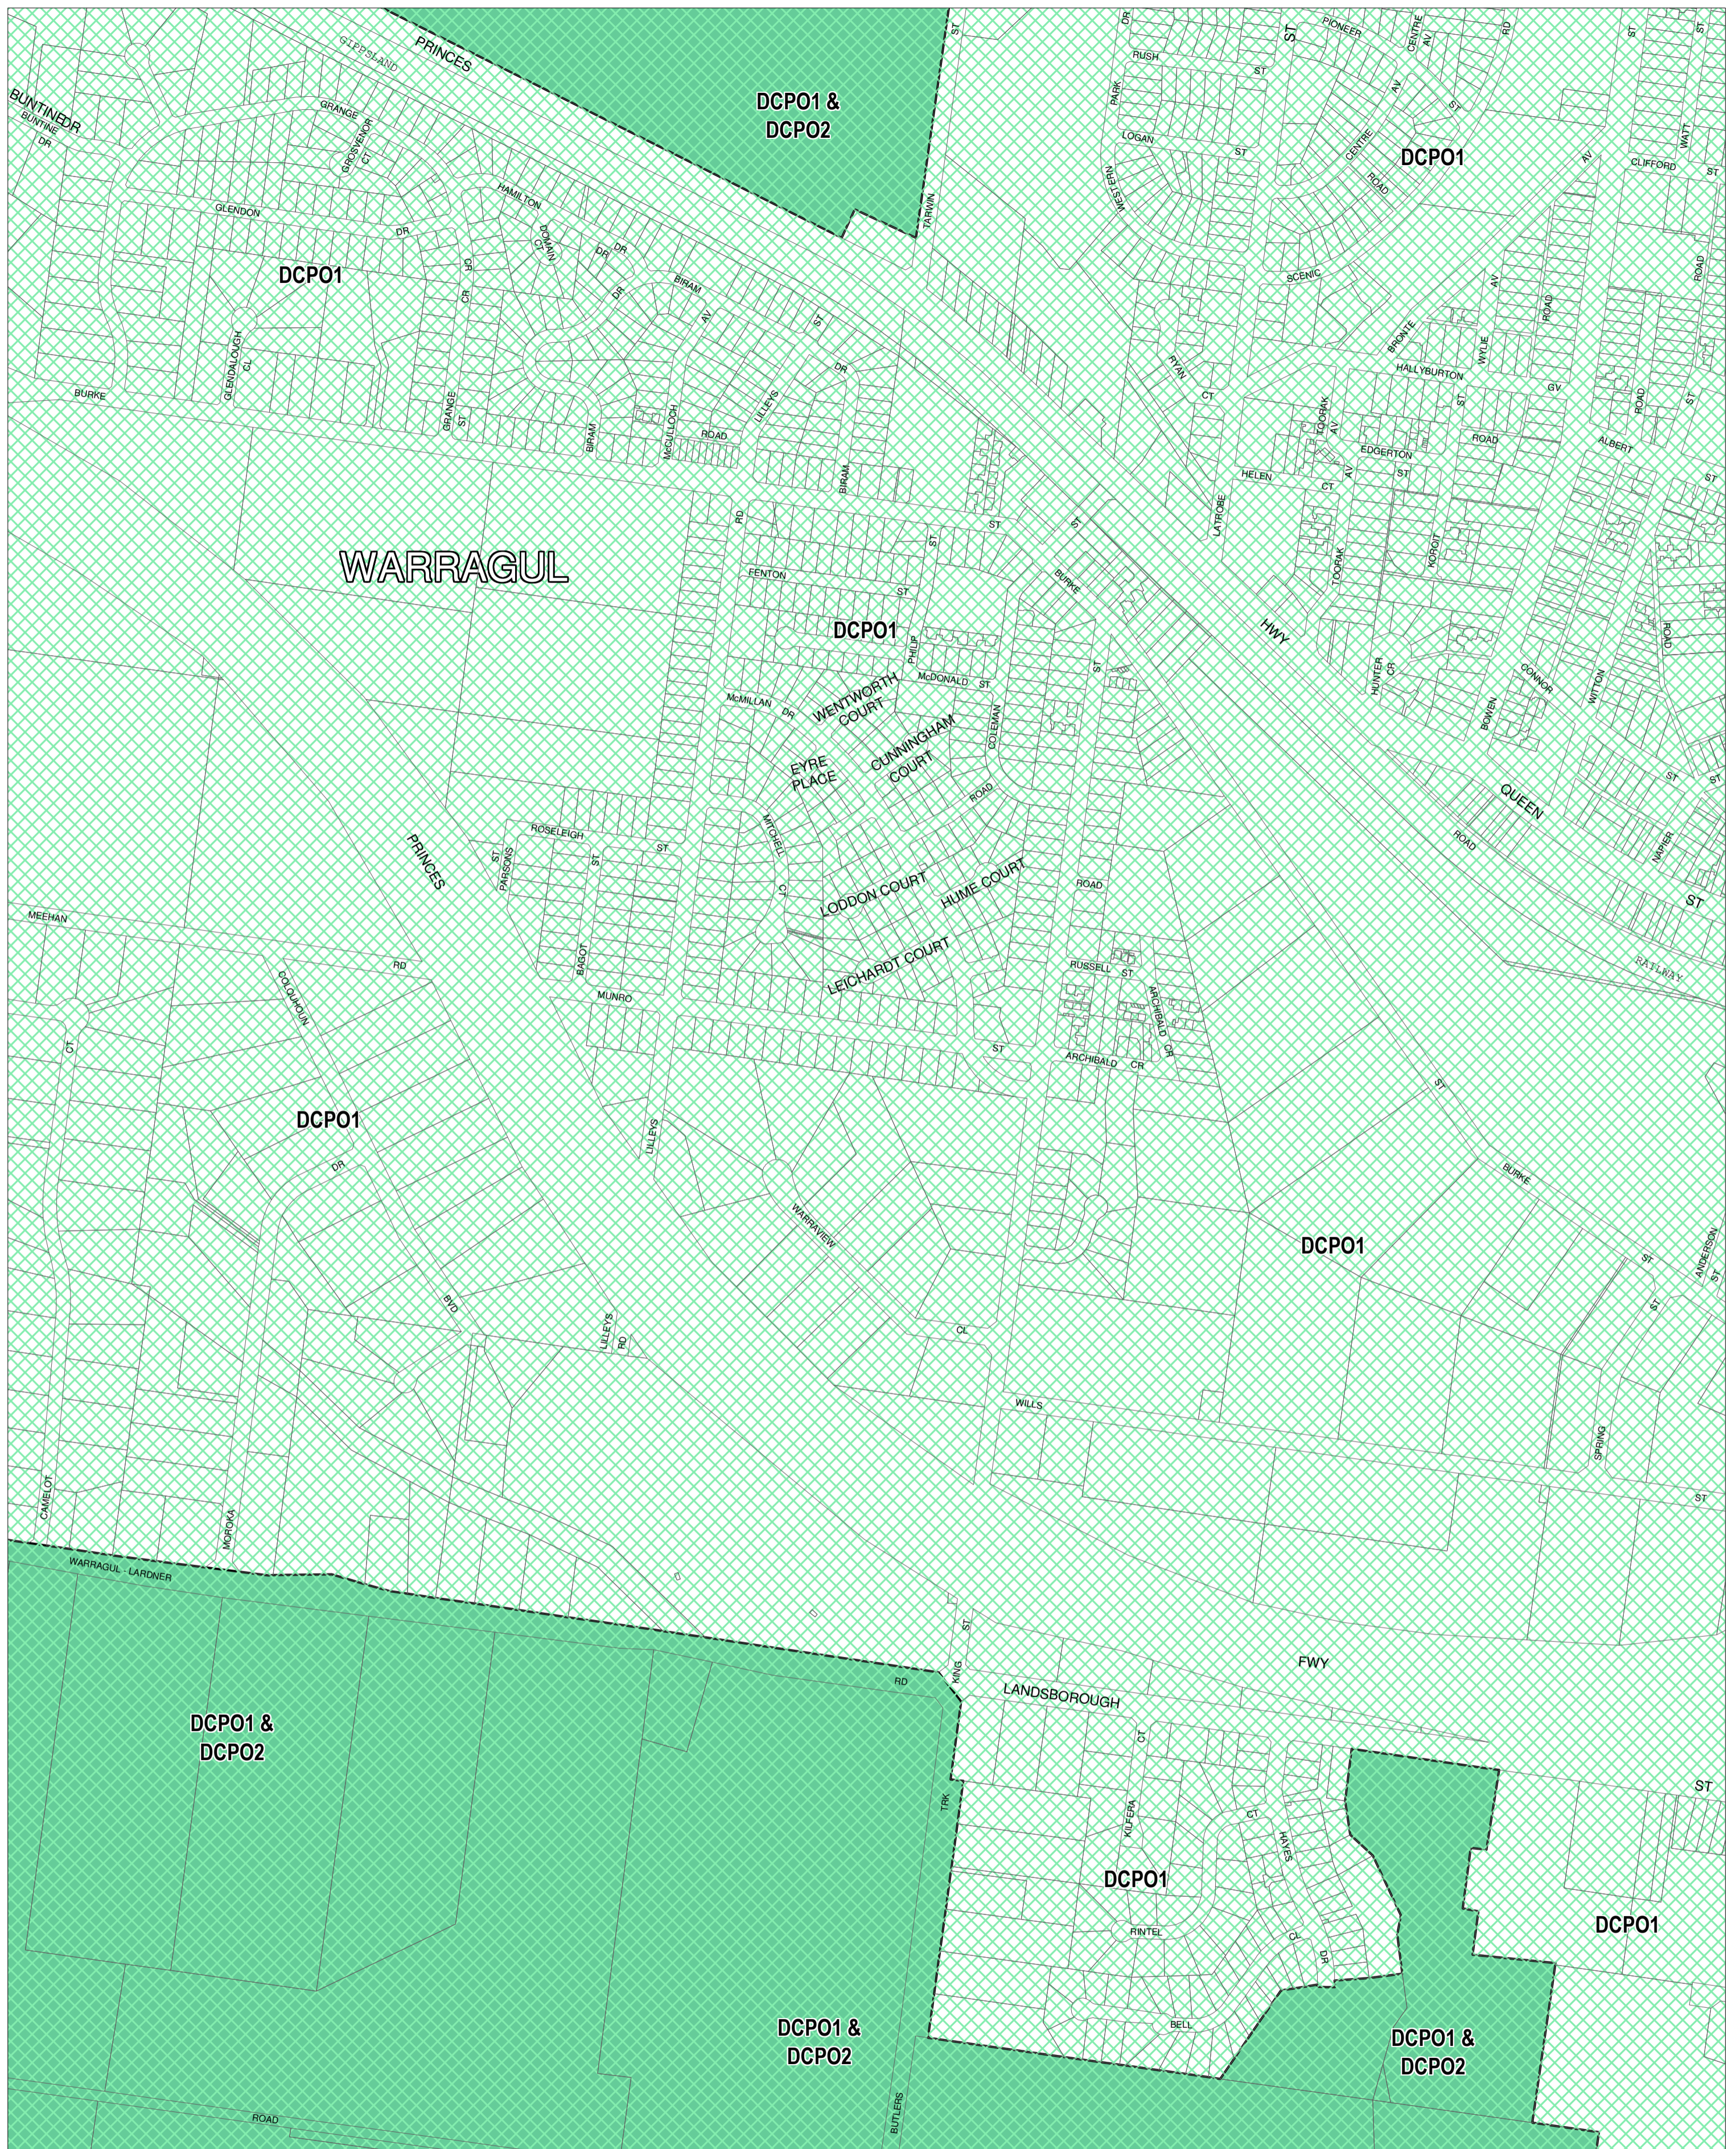

BAW BAW PLANNING SCHEME - LOCAL PROVISION

Overlays

- Development Contributions Plan Overlay - Schedule 1
- Development Contributions Plan Overlay - Schedule 2

100 0 100 200 300 400 500 m

AUSTRALIAN MAP GRID ZONE 55

INDEX TO ADJOINING METRIC SERIES MAP

1	2	3	4
5	6	7	8
9	10	11	12
13	14	15	16
17	18	19	20
21	22	23	24
25	26	27	28
29	30	31	32
33	34	35	36
37	38	39	40
41	42	43	44
45	46	47	48
49	50	51	52

Printed: 17/7/2015

AMENDMENT C112