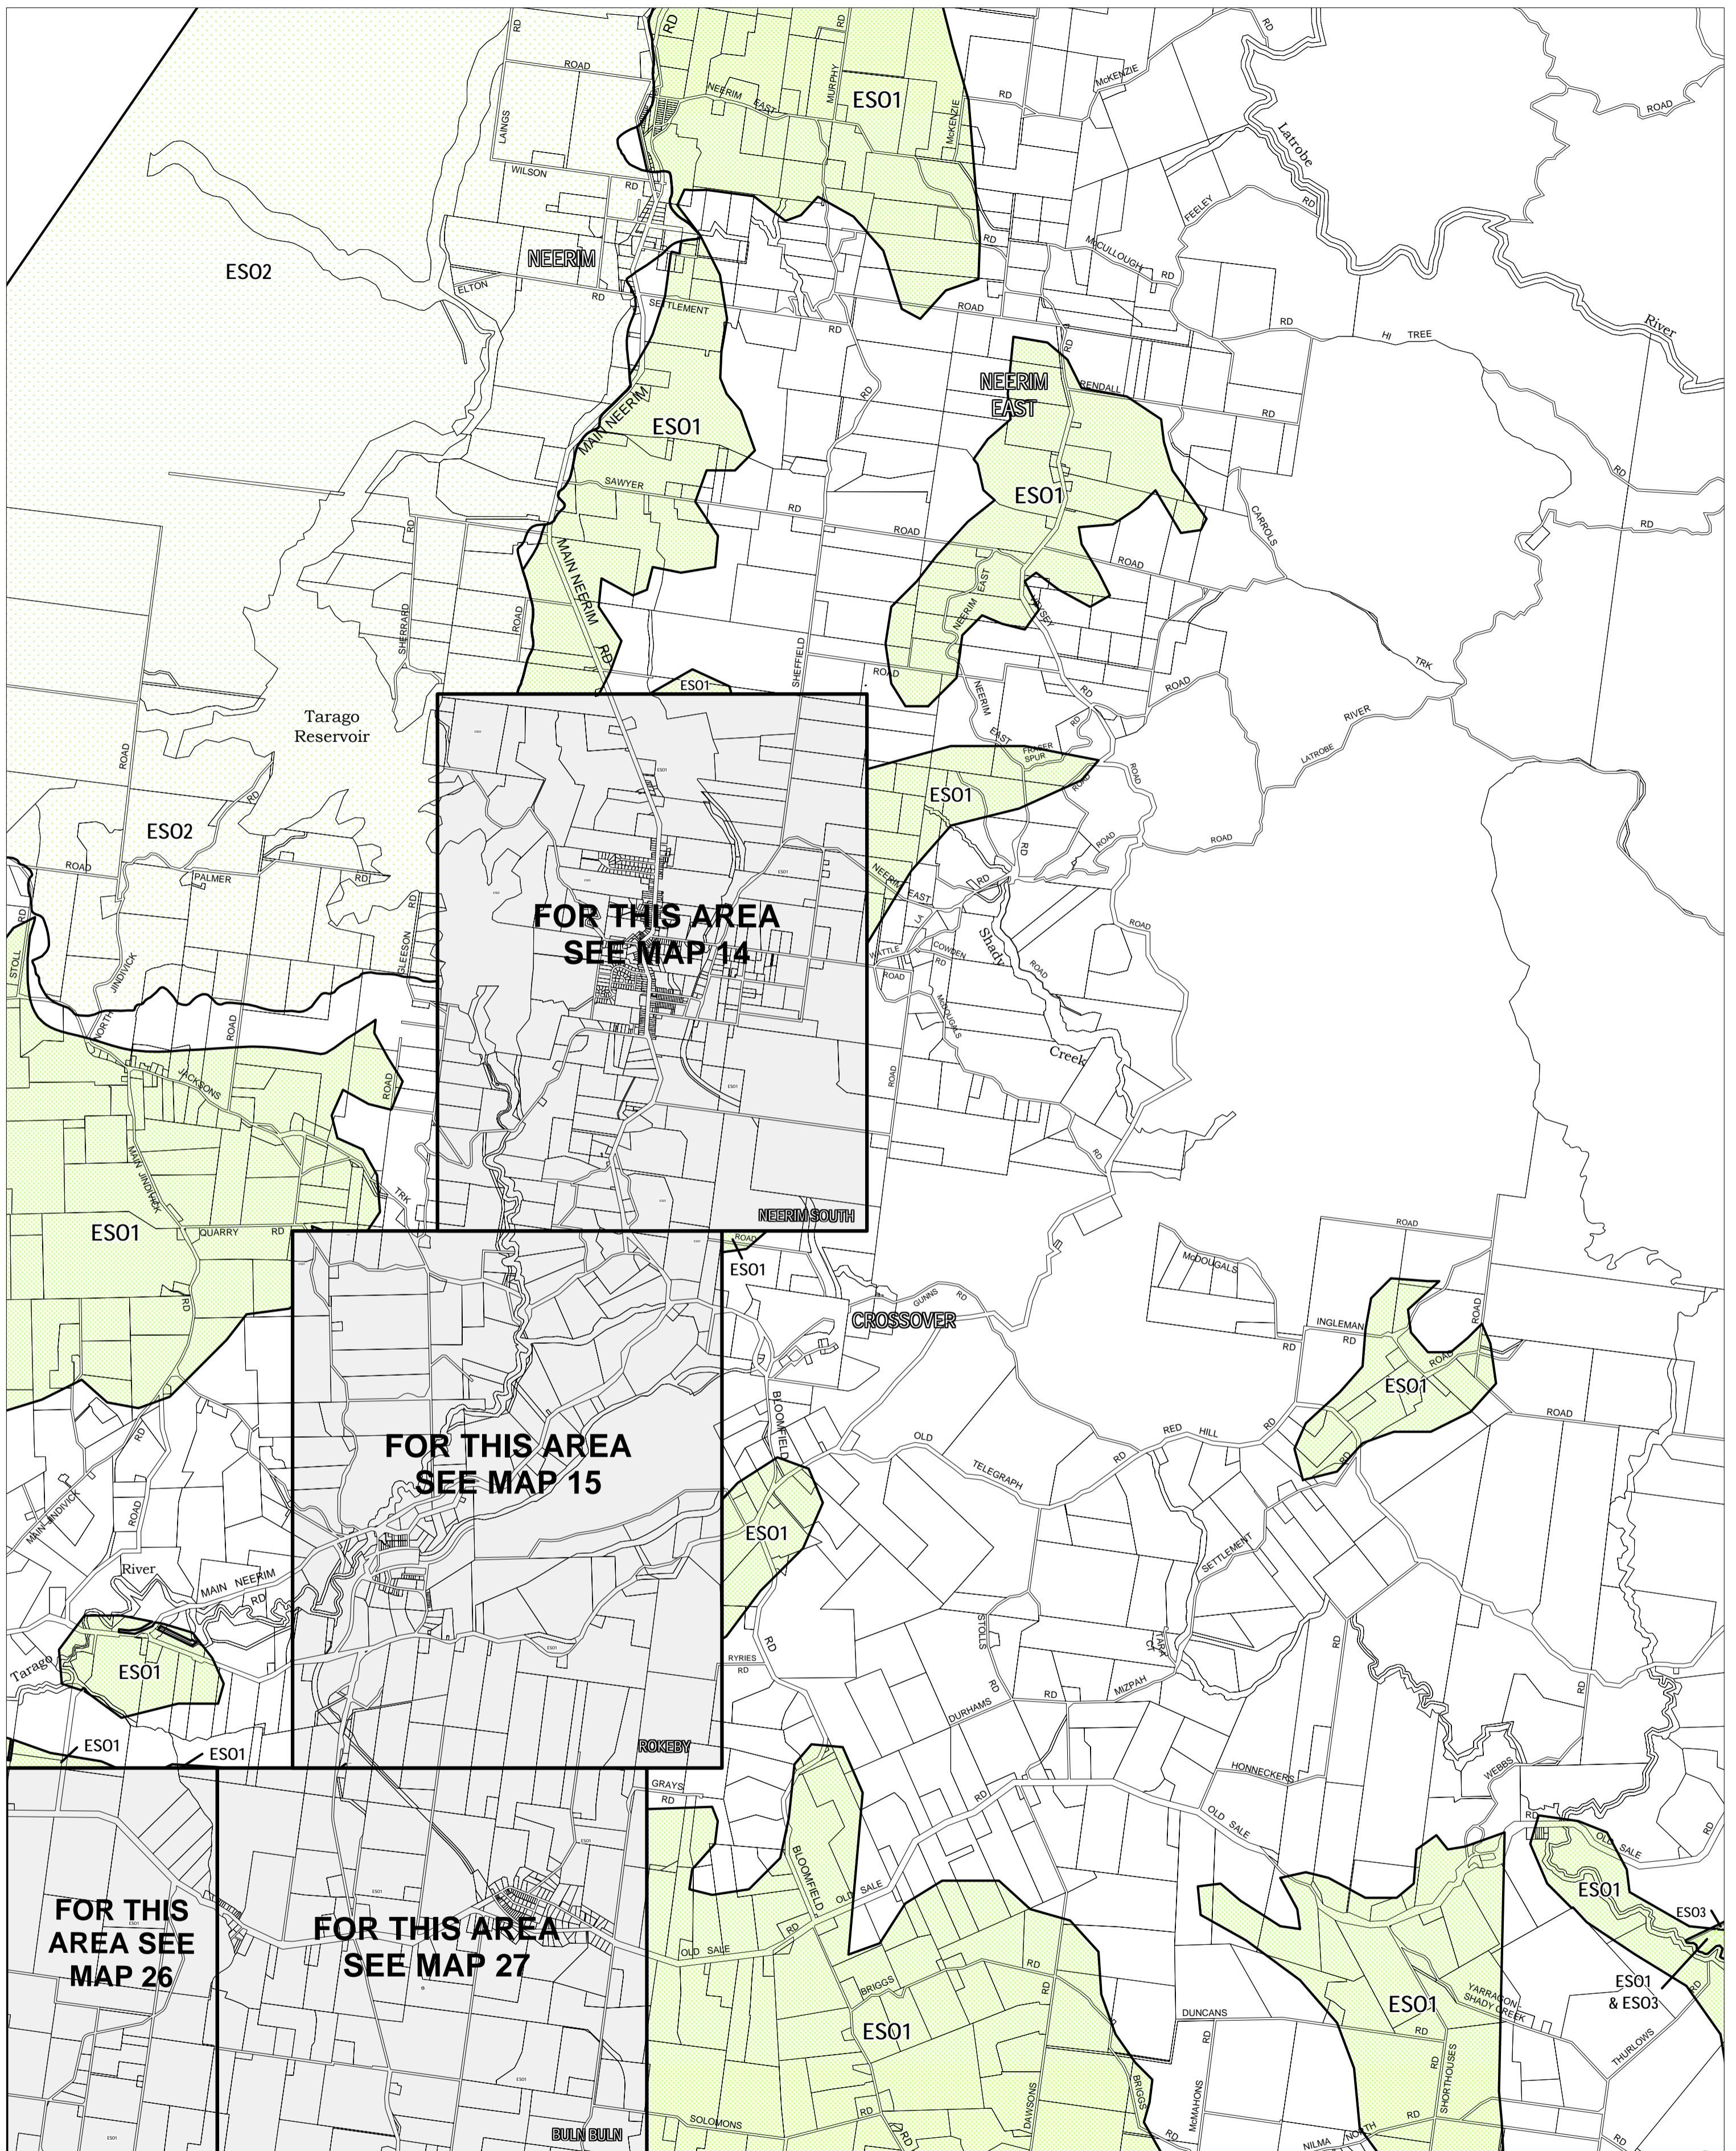

BAW BAW PLANNING SCHEME - LOCAL PROVISION

Overlays	
ES01	Environmental Significance Overlay - Schedule 1
ES02	Environmental Significance Overlay - Schedule 2
ES03	Environmental Significance Overlay - Schedule 3

Printed: 1/9/2008

AMENDMENT C43