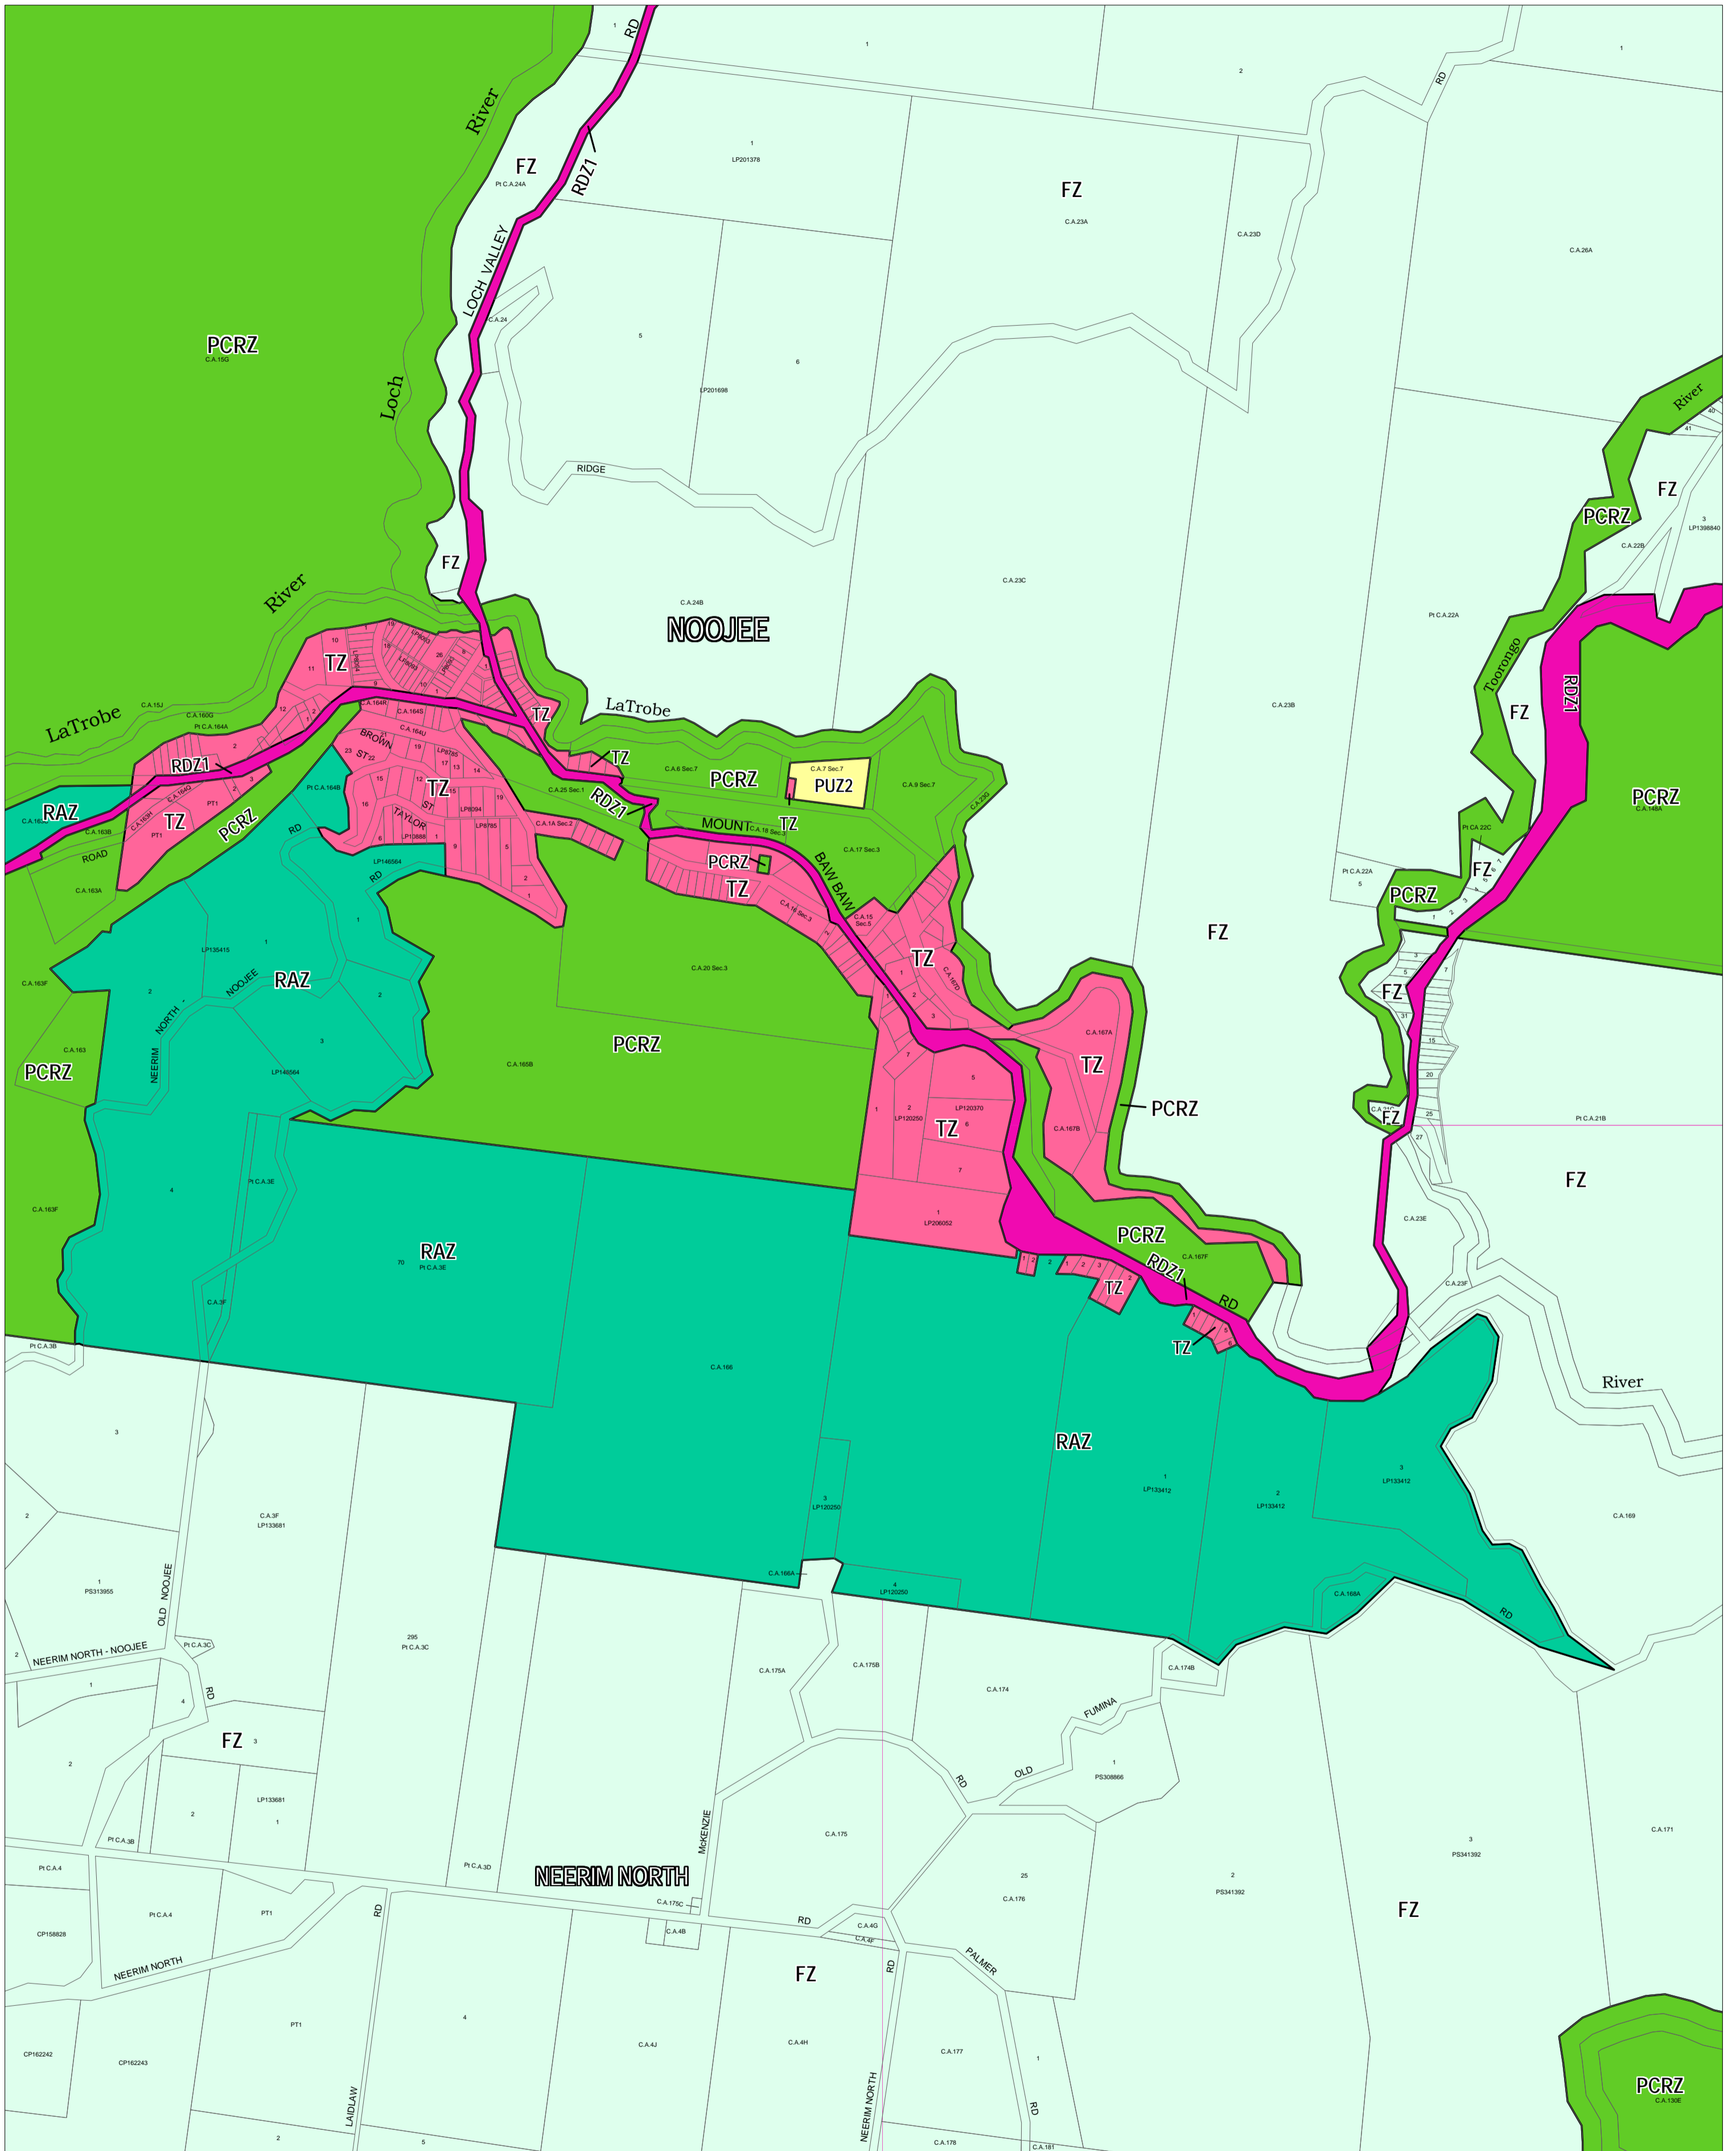

BAW BAW PLANNING SCHEME - LOCAL PROVISION

Public Land	
	Public Conservation And Resource Zone
	Public Use Zone - Education
	Road Zone - Category 1
Residential	
	Township Zone
Rural	
	Farming Zone
	Rural Activity Zone

AUSTRALIAN MAP GRID ZONE 55

INDEX TO ADJOINING METRIC SERIES MAP

Printed: 5/1/2012

AMENDMENT C44 PT2A

ZONES

MAP No 7